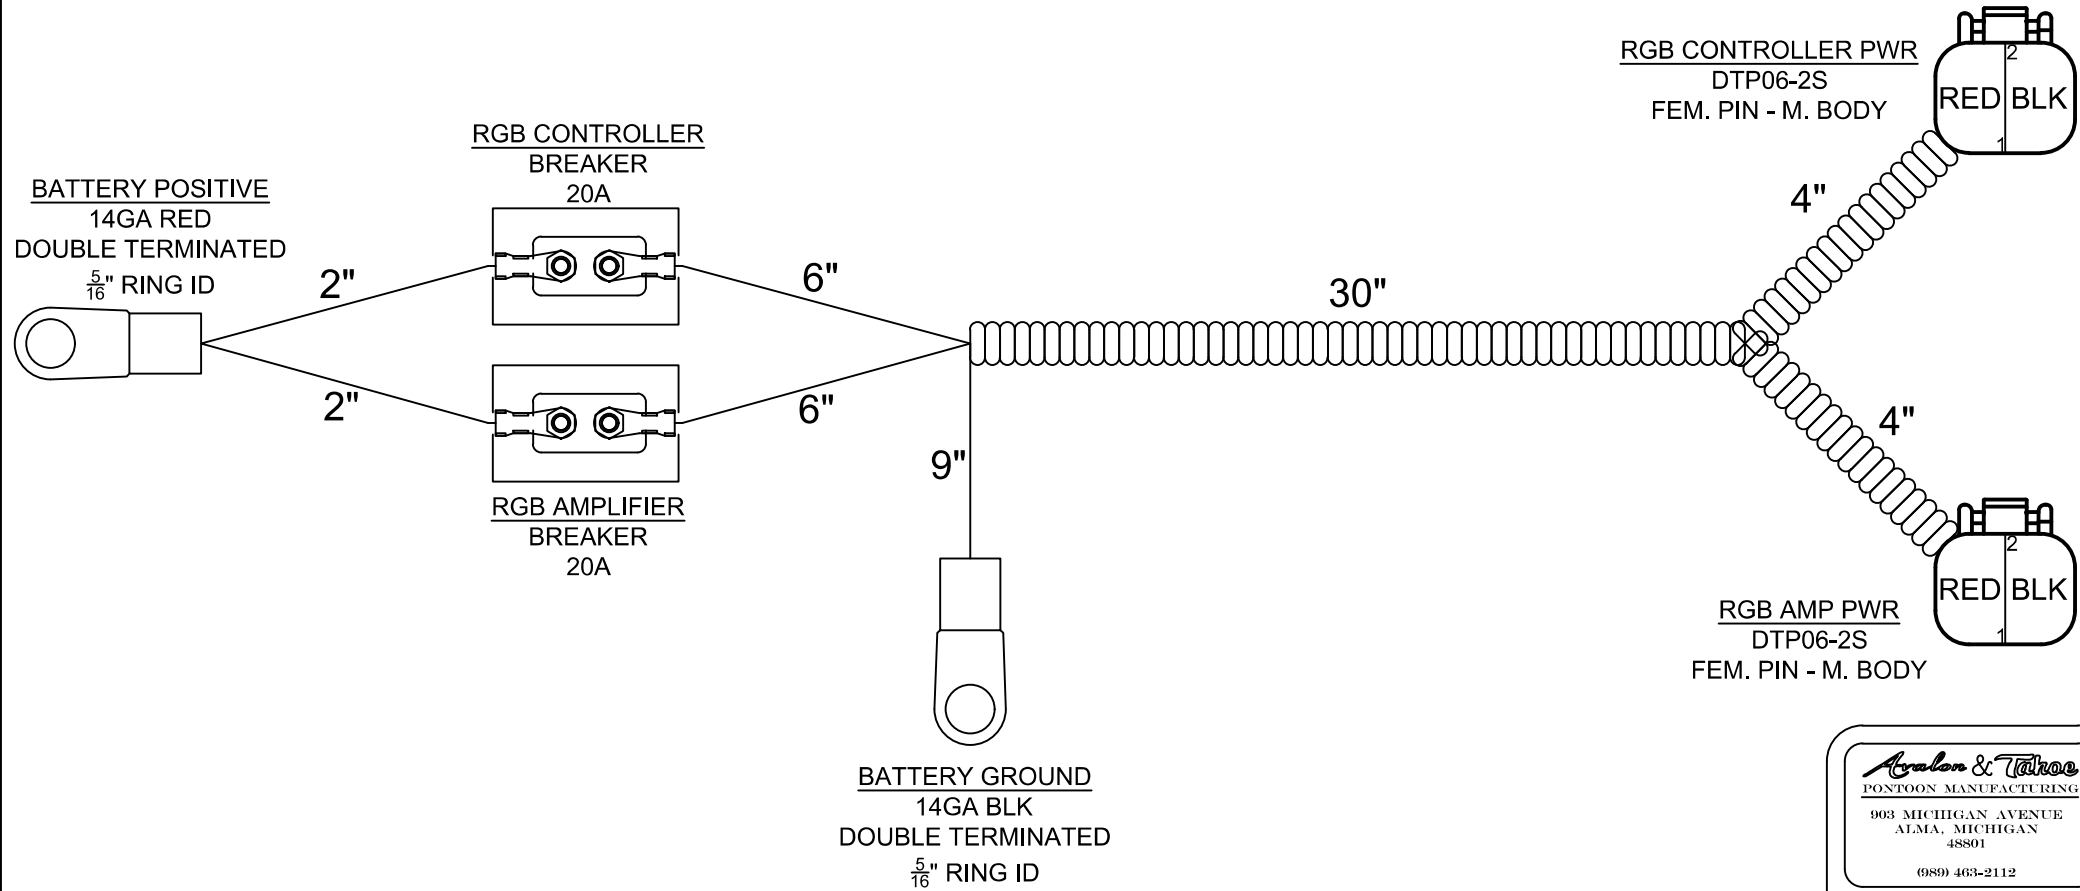

120515 - RGB BATT HRNS

LABEL ALL CONNECTIONS/DROPS

LABEL ALL OVERCURRENT PROTECTION PER ABYC

REV.	DATE	DESCRIPTION
A	4/21/21	RELEASE FOR PRODUCTION

Avalon & Takoe
PONTOON MANUFACTURING
903 MICHIGAN AVENUE
ALMA, MICHIGAN
48801
(989) 463-2112

120515 - REV. A

SHEET: 1 OF 2	DRAWN BY:
DATE: 4/21/21	WILL BATES
SCALE: NOT TO SCALE	