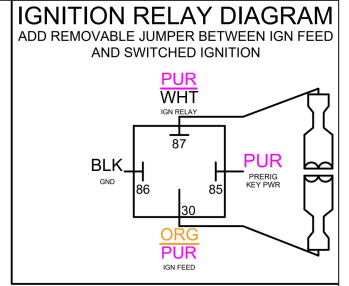

126147 - SMART80 DASH HARNESS MY24

7057-55135-01

LABEL ALL CONNECTIONS/DROPS
USE CAVITY PLUGS IN EMPTY TERMINALS
LABEL ALL OCCURRENCE
PROTECTION PER ABYC
0" = AS CLOSE AS POSSIBLE

REV.	DATE	DESCRIPTION
C	8/31/23	EXTEND DISPLAY DROP BY 6"; SUBTRACT 12" FROM STEREO AND SWITCH DROP
D	9/19/23	1) CTSY LT WIRE COLOR UPDATED. 2) BOAT MAIN OV/RHD LT NAME UPDATE. 3) MOOD LT BULLETS UPDATED TO ALL FEMALE. 4) GPS, PWR ASSIST, PWR10 UPDATED TO PUR/WHT. 5) UPDATED GARMIN DROP. 6) ACC CAN UPDATED TO 8" FEM BODY. 7) ADD 12V SOC DROP
E	11/8/23	1) ADDED AISLE MOOD LIGHT DROP