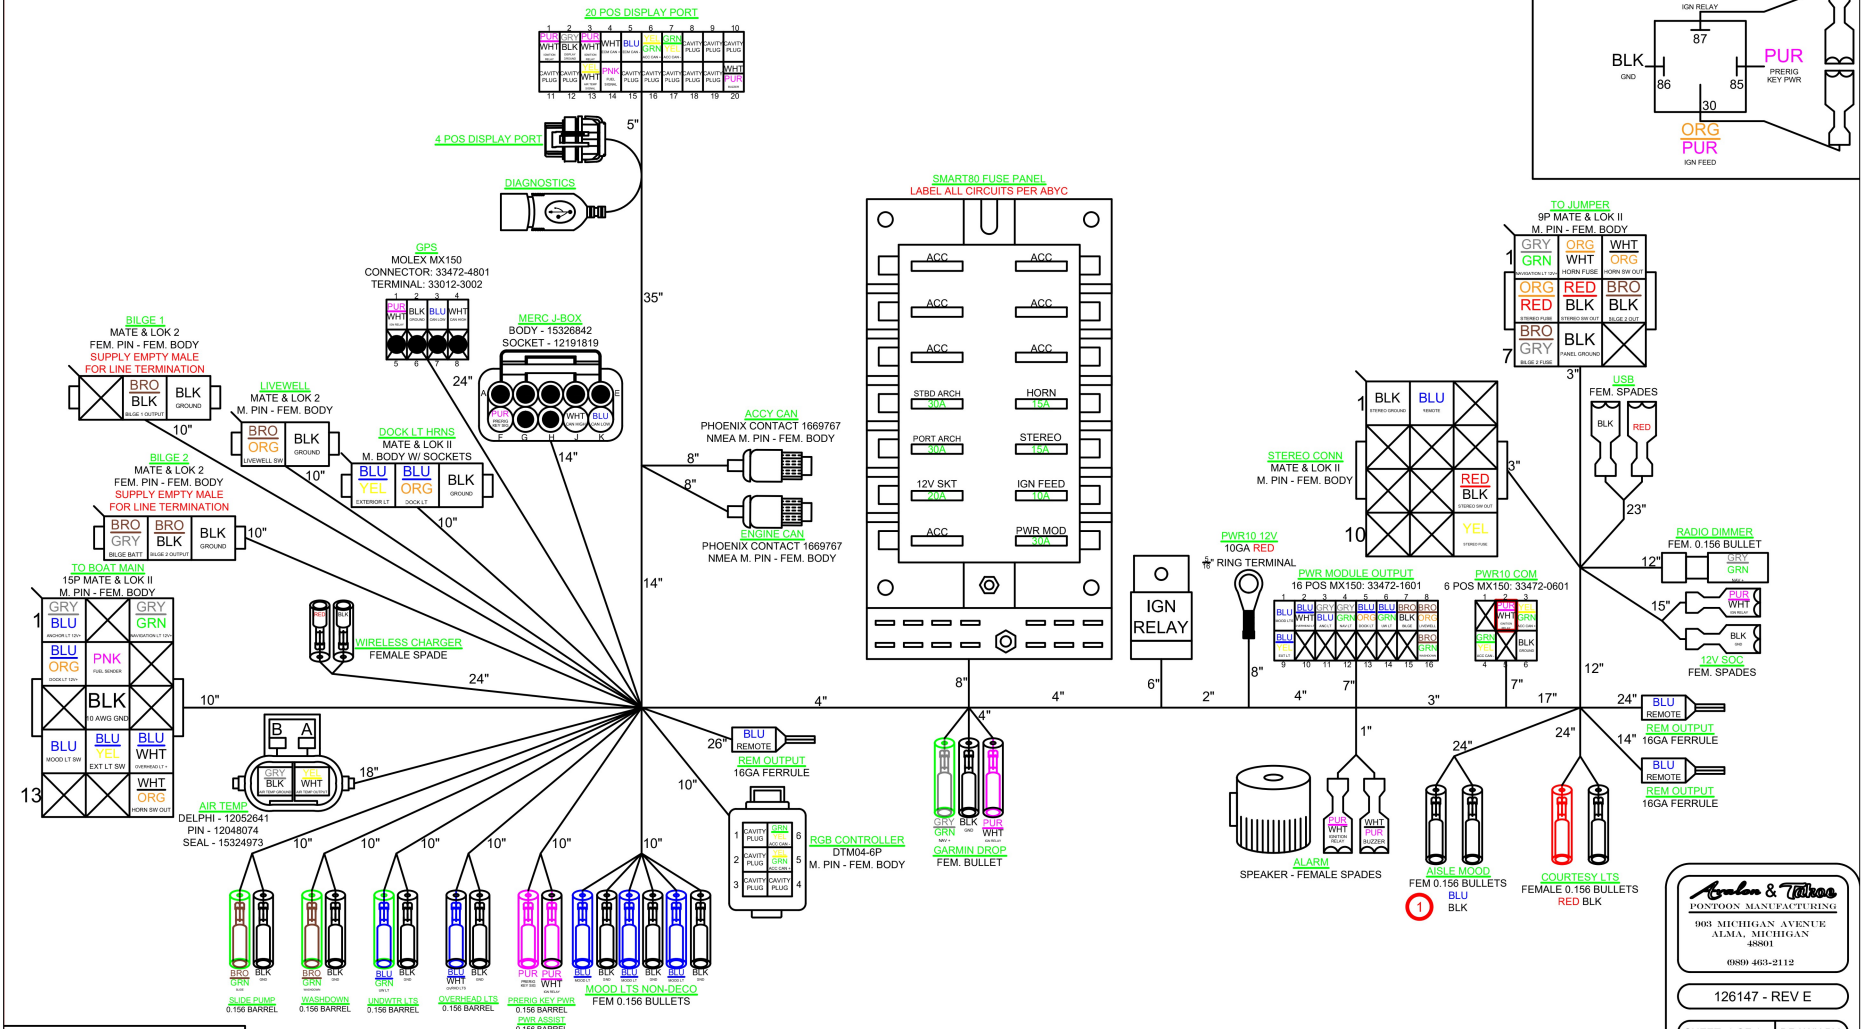

126147 - SMART80 DASH HARNESS MY24

7057-55135-01

LABEL ALL CONNECTIONS/DROPS
USE CAVITY PLUGS IN EMPTY TERMINALS
LABEL ALL OCCURRENCE
PROTECTION PER ABYC
0" = AS CLOSE AS POSSIBLE

REV.	DATE	DESCRIPTION
C	8/31/23	EXTEND DISPLAY DROP BY 6"; SUBTRACT 12" FROM STEREO AND SWITCH DROP
D	9/19/23	1) CTSY LT WIRE COLOR UPDATED. 2) BOAT MAIN OV/RHD LT NAME UPDATE. 3) MOOD LT BULLETS UPDATED TO ALL FEMALE. 4) GPS, PWR ASSIST, PWR10 UPDATED TO PUR/WHT. 5) UPDATED GARMIN DROP. 6) ACC CAN UPDATED TO 8" FEM BODY. 7) ADD 12V SOC DROP
E	11/8/23	1) ADDED AISLE MOOD LIGHT DROP

Avion & Wilson
PONTON MANUFACTURING
908 MICHIGAN AVENUE
ALMA, MICHIGAN
48801
6899 463-2112

126147 - REV E

SHEET: 1 OF 1
DATE: 3/8/23
SCALE: NOT TO SCALE

DRAWN BY:
WILL BATES