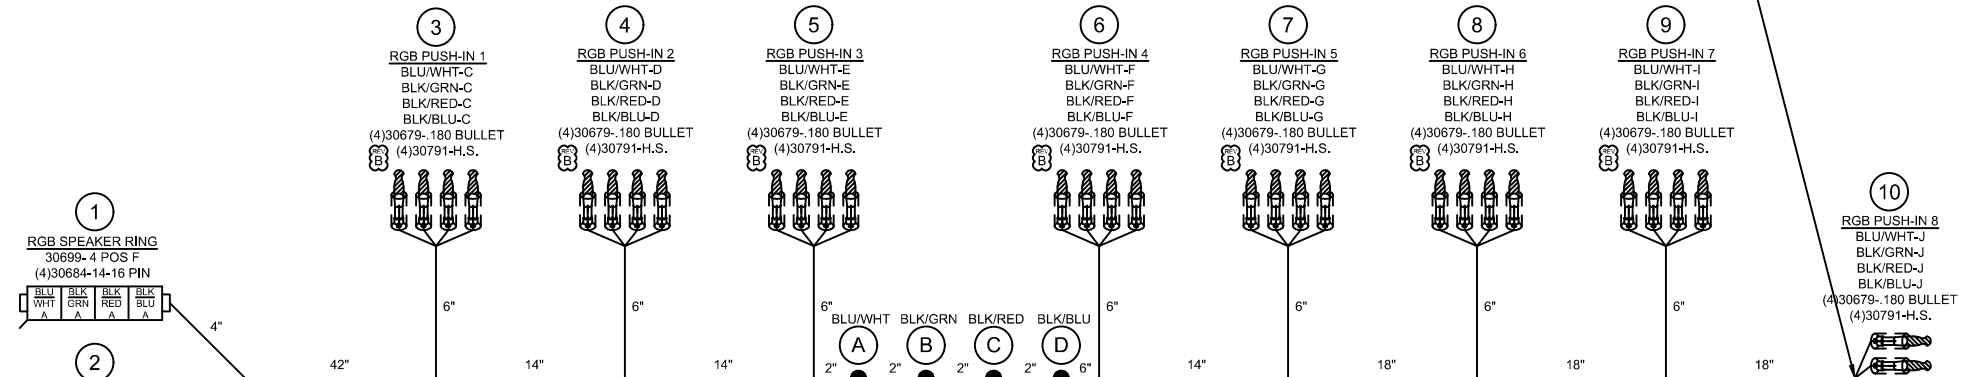

CRITICAL INFORMATION

(B) -PLACE (8) 72455-TERMINATED RGB LED IN 31475 BAG AND CABLE TIE TO HARNESS.

MATERIAL/COLOR	
THICKNESS	
FINISH	
SCREEN COLOR	
SILK SCREEN #	
HARNESS BOARD	
WIRE HARNESS	
MOLD#/FIXTURE#	

NOTES:	
--------	--

C	P12002	RELEASE TO PRODUCTION	4/26/19	DF	CUSTOMER:	AVALON
B	040119-4	SEAL AND SHIPPING CHANGES	4/2/19	JJ	PART	HRNS RAISED HELM RGB
A	P11550	RELEASE TO QUOTE/PROTO	1/22/19	JJ	BOAT:	RAISED ADMIRAL AND COMMANDER
REV.	ECR/ECN #	DESCRIPTION	DATE	BY		

CHECKED BY:	DRAWN BY:	YEAR:	2019
CHECKED BY:	DATE:	CAD ID:	AV72459W
ENG MGR:	SHEET:	PART NUMBER:	72459
	1 OF 1	REV:	C

IMP Holdings, LLC
409 GROWTH PARKWAY, ANGOLA IN 46703
COPYRIGHT OF IMP Holdings, LLC.