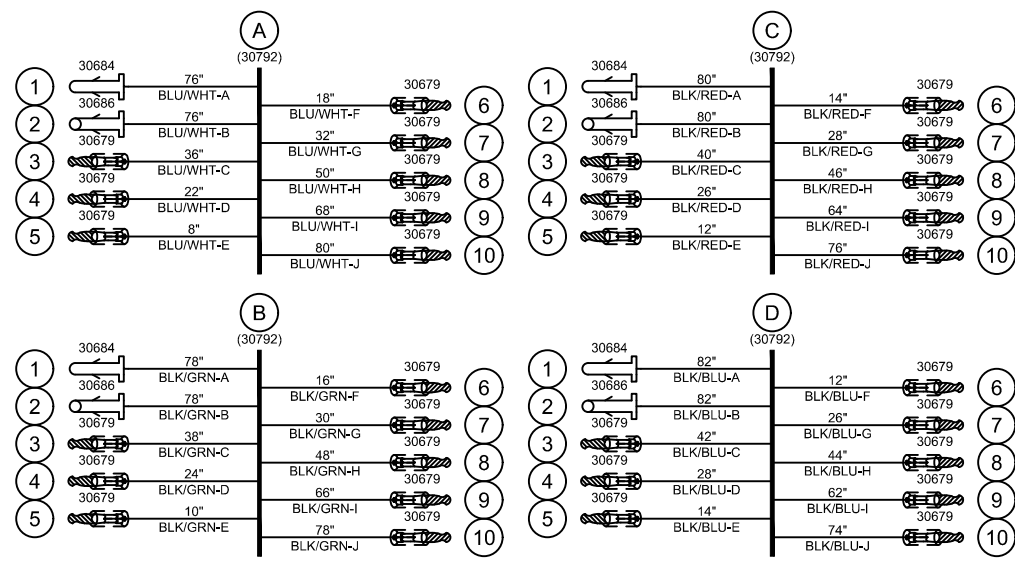

CRITICAL INFORMATION

(B) -PLACE (8) 72455-TERMINATED RGB LED IN 31475 BAG AND CABLE TIE TO HARNESS.

MATERIAL/COLOR	
THICKNESS	
FINISH	
SCREEN COLOR	
SILK SCREEN #	
HARNESS BOARD	
WIRE HARNESS	
MOLD#/FIXTURE#	

NOTES:	
--------	--

C	P12002	RELEASE TO PRODUCTION	4/26/19	DF	CUSTOMER:	AVALON
B	040119-4	SEAL AND SHIPPING CHANGES	4/2/19	JJ	PART	HRNS RAISED HELM RGB
A	P11550	RELEASE TO QUOTE/PROTO	1/22/19	JJ	BOAT:	RAISED ADMIRAL AND COMMANDER
REV.	ECR/ECN #	DESCRIPTION	DATE	BY		

CHECKED BY:	DRAWN BY:	YEAR:	2019
CHECKED BY:	DATE:	CAD ID:	AV72459W
ENG MGR:	SHEET:	PART NUMBER:	72459
	1 OF 1	REV:	C

IMP Holdings, LLC
409 GROWTH PARKWAY, ANGOLA IN 46703
COPYRIGHT OF IMP Holdings, LLC.