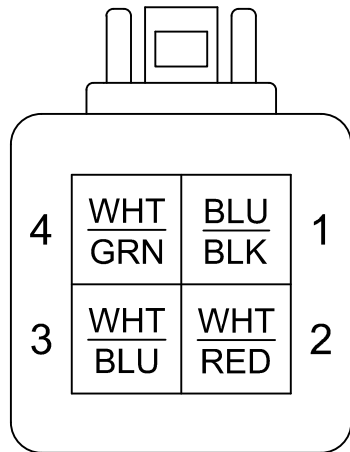

129192 RGB DECO DOCKLIGHT HRNS

ZONE 2 HRNS CONNECT
DEUTSCH DT04-4P
MALE PIN FEMALE BODY

4"

4"

76"

LUNA STRIP CONNECT
DEUTSCH DT06-4S
FEMALE PIN MALE BODY