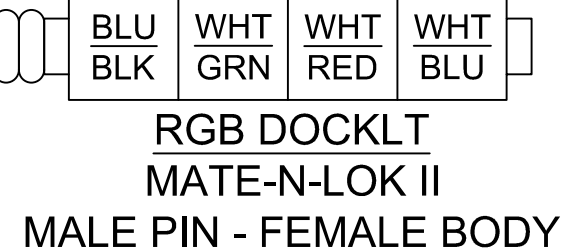

129192 RGB DECO DOCKLIGHT HRNS

ZONE 2 HRNS CONNECT
DEUTSCH DT04-4P
MALE PIN FEMALE BODY

4"

4"

76"

LUNA STRIP CONNECT
DEUTSCH DT06-4S
FEMALE PIN MALE BODY