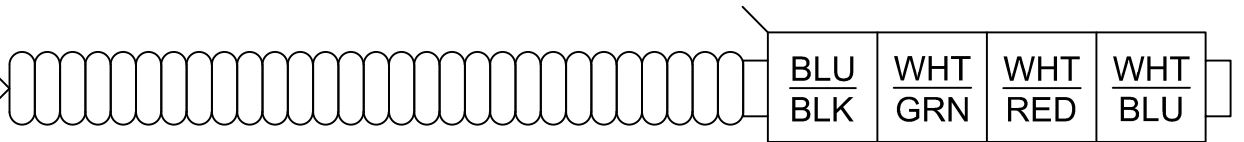

129192 RGB DECO DOCKLIGHT HRNS

ZONE 2 HRNS CONNECT
DEUTSCH DT04-4P
MALE PIN FEMALE BODY

4"

4"

76"

LUNA STRIP CONNECT
DEUTSCH DT06-4S
FEMALE PIN MALE BODY