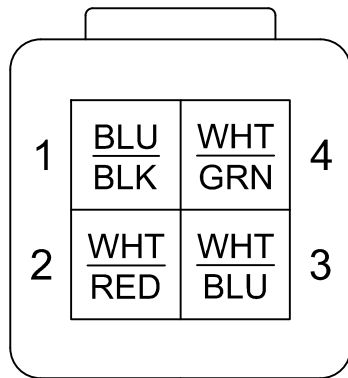

129192 RGB DECO DOCKLIGHT HRNS

ZONE 2 HRNS CONNECT
DEUTSCH DT04-4P
MALE PIN FEMALE BODY

4"

4"

76"

LUNA STRIP CONNECT
DEUTSCH DT06-4S
FEMALE PIN MALE BODY