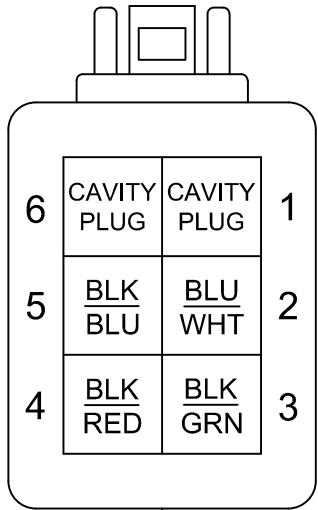

129259 LSZ PORT RL RGB FRAME HARNESS

PORT RL SPKR RGB
 DEUTSCH DT06-6S
 FEMALE PIN - MALE BODY
 ZONE 1 - INTERIOR

PORT AFT RGB
 MATE AND LOCK II
 FEMALE PIN - MALE BODY
 ZONE 1 - INTERIOR

PORT AFT SOUND
 MATE AND LOCK II
 MALE PIN - MALE BODY

PORT RL SUBWOOFER RGB
 DEUTSCH DT06-6S
 FEMALE PIN - MALE BODY
 ZONE 1 - INTERIOR

PORT RL SOUND
 DEUTSCH DT06-2S
 FEMALE PIN - MALE BODY

ARM CONNECT
 MATE AND LOCK II
 MALE PIN - FEMALE BODY
 ZONE 1 - INTERIOR