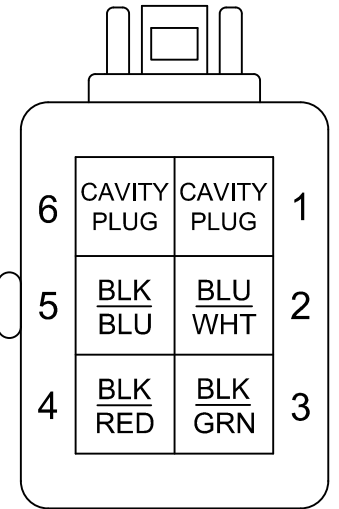

129259 LSZ PORT RL RGB FRAME HARNESS

PORT RL SPKR RGB
 DEUTSCH DT06-6S
 FEMALE PIN - MALE BODY
 ZONE 1 - INTERIOR

PORT AFT RGB
 MATE AND LOCK II
 FEMALE PIN - MALE BODY
 ZONE 1 - INTERIOR

PORT AFT SOUND
 MATE AND LOCK II
 MALE PIN - MALE BODY

PORT RL SUBWOOFER RGB
 DEUTSCH DT06-6S
 FEMALE PIN - MALE BODY
 ZONE 1 - INTERIOR

PORT RL SOUND
 DEUTSCH DT06-2S
 FEMALE PIN - MALE BODY

ARM CONNECT
 MATE AND LOCK II
 MALE PIN - FEMALE BODY
 ZONE 1 - INTERIOR