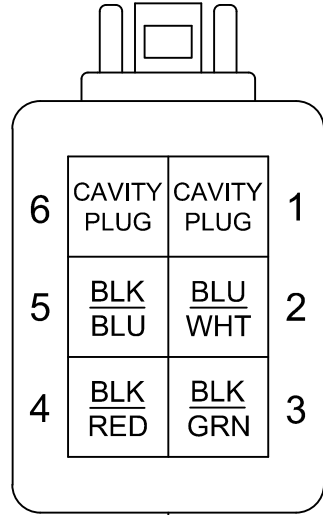

129260 LSZ STBD RL FRAME RGB HARNES

STBD RL SPKR RGB
DEUTSCH DT06-6S
 FEMALE PIN - MALE BODY
 ZONE 1 - INTERIOR

0"

0"

STBD RL SPKR SOUND
DEUTSCH DT06-2S
 FEMALE PIN - MALE BODY

STBD AFT RGB
 MATE AND LOCK II
 FEMALE PIN - MALE BODY
 ZONE 1 - INTERIOR

0"

0"

STBD AFT SOUND
 MATE AND LOCK II
 MALE PIN - MALE BODY

72"

16"

6"

ARM CONNECT
 MATE AND LOCK II
 MALE PIN - FEMALE BODY
 ZONE 1 - INTERIOR