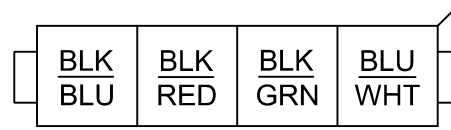

129260 LSZ STBD RL FRAME RGB HARNES

STBD RL SPKR RGB
DEUTSCH DT06-6S
 FEMALE PIN - MALE BODY
 ZONE 1 - INTERIOR

0"

0"

STBD RL SPKR SOUND
DEUTSCH DT06-2S
 FEMALE PIN - MALE BODY

STBD AFT RGB
 MATE AND LOCK II
 FEMALE PIN - MALE BODY
 ZONE 1 - INTERIOR

0"

0"

STBD AFT SOUND
 MATE AND LOCK II
 MALE PIN - MALE BODY

72"

16"

6"

ARM CONNECT
 MATE AND LOCK II
 MALE PIN - FEMALE BODY
 ZONE 1 - INTERIOR