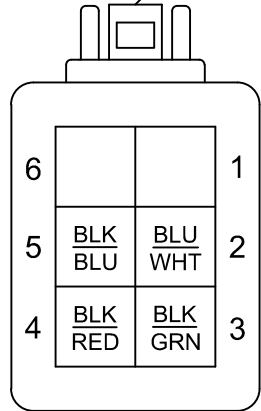

129325 VRL AFT SPEAKER RGB HARNESS

STBD AFT SOUND
DEUTSCH DT06-2S
FEMALE PIN - MALE BODY

0"

0"

STBD SPKR RGB
DEUTSCH DT06-6S
FEMALE PIN - MALE BODY

70"

10"

10"

PORT SPKR RGB
DEUTSCH DT06-6S
FEMALE PIN - MALE BODY

PORT AFT SOUND
DEUTSCH DT06-2S
FEMALE PIN - MALE BODY
PORT AFT SOUND

16"

STBD AFT SOUND
MATE AND LOCK II
MALE PIN - MALE BODY

MAIN CONNECT
DEUTSCH DT06-6S
FEMALE PIN - MALE BODY

PORT AFT SOUND
MATE AND LOCK II
MALE PIN - MALE BODY