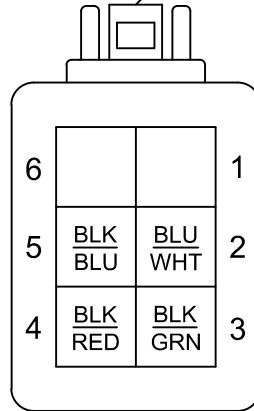

129325 VRL AFT SPEAKER RGB HARNESS

STBD AFT SOUND
DEUTSCH DT06-2S
FEMALE PIN - MALE BODY

0"

0"

STBD SPKR RGB
DEUTSCH DT06-6S
FEMALE PIN - MALE BODY

70"

10"

10"

PORT SPKR RGB
DEUTSCH DT06-6S
FEMALE PIN - MALE BODY

PORT AFT SOUND
DEUTSCH DT06-2S
FEMALE PIN - MALE BODY
PORT AFT SOUND

16"

STBD AFT SOUND
MATE AND LOCK II
MALE PIN - MALE BODY

MAIN CONNECT
DEUTSCH DT06-6S
FEMALE PIN - MALE BODY

PORT AFT SOUND
MATE AND LOCK II
MALE PIN - MALE BODY