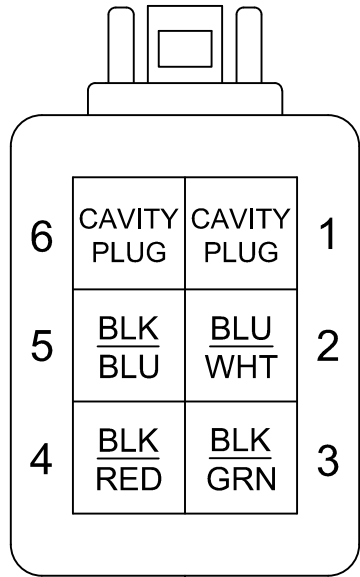

129360 - CAT RL RGB HARNESS

RL SPKR RGB
 DEUTSCH DT06-6S
 FEMALE PIN - MALE BODY
 ZONE 1 - INTERIOR

AFT RGB
 MATE AND LOCK II
 FEMALE PIN - MALE BODY
 ZONE 1 - INTERIOR

AFT SOUND
 MATE AND LOCK II
 MALE PIN - MALE BODY

ARM CONNECT
 MATE AND LOCK II
 MALE PIN - FEMALE BODY
 ZONE 1 - INTERIOR

RL SOUND
 DEUTSCH DT06-2S
 FEMALE PIN - MALE BODY