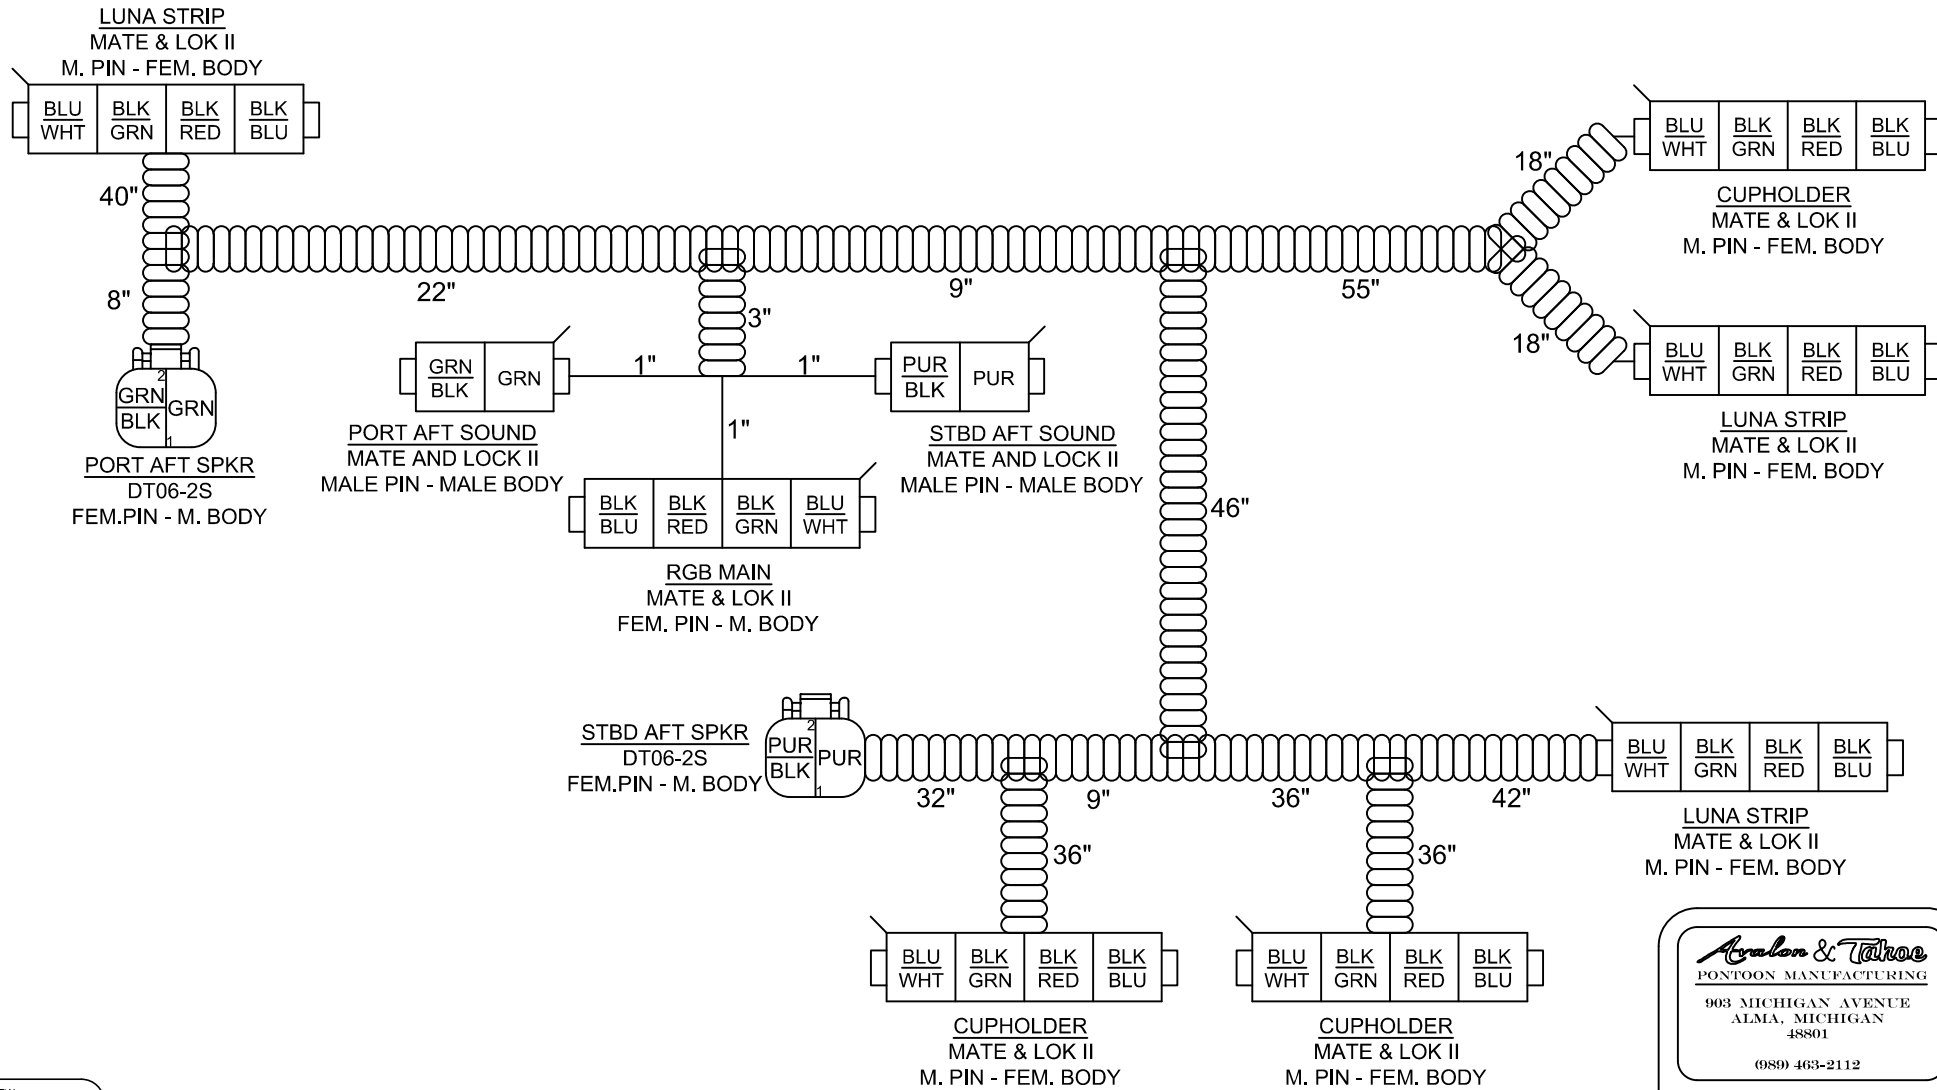

129440 - VRBW PORT RGB HRNS MY22

LABEL ALL CONNECTIONS/DROPS

LABEL ALL OVERCURRENT PROTECTION PER ABYC

REV.	DATE	DESCRIPTION
A	5/28/21	RELEASE FOR PRODUCTION
B	3/1/22	REMOVE RGB SPEAKER DROP

Avalon & Tahoe
PONTOON MANUFACTURING
903 MICHIGAN AVENUE
ALMA, MICHIGAN
48801
(989) 463-2112

129440 - REV. B

SHEET: 1 OF 1
DATE: 3/1/22
SCALE: NOT TO SCALE
DRAWN BY: WILL BATES