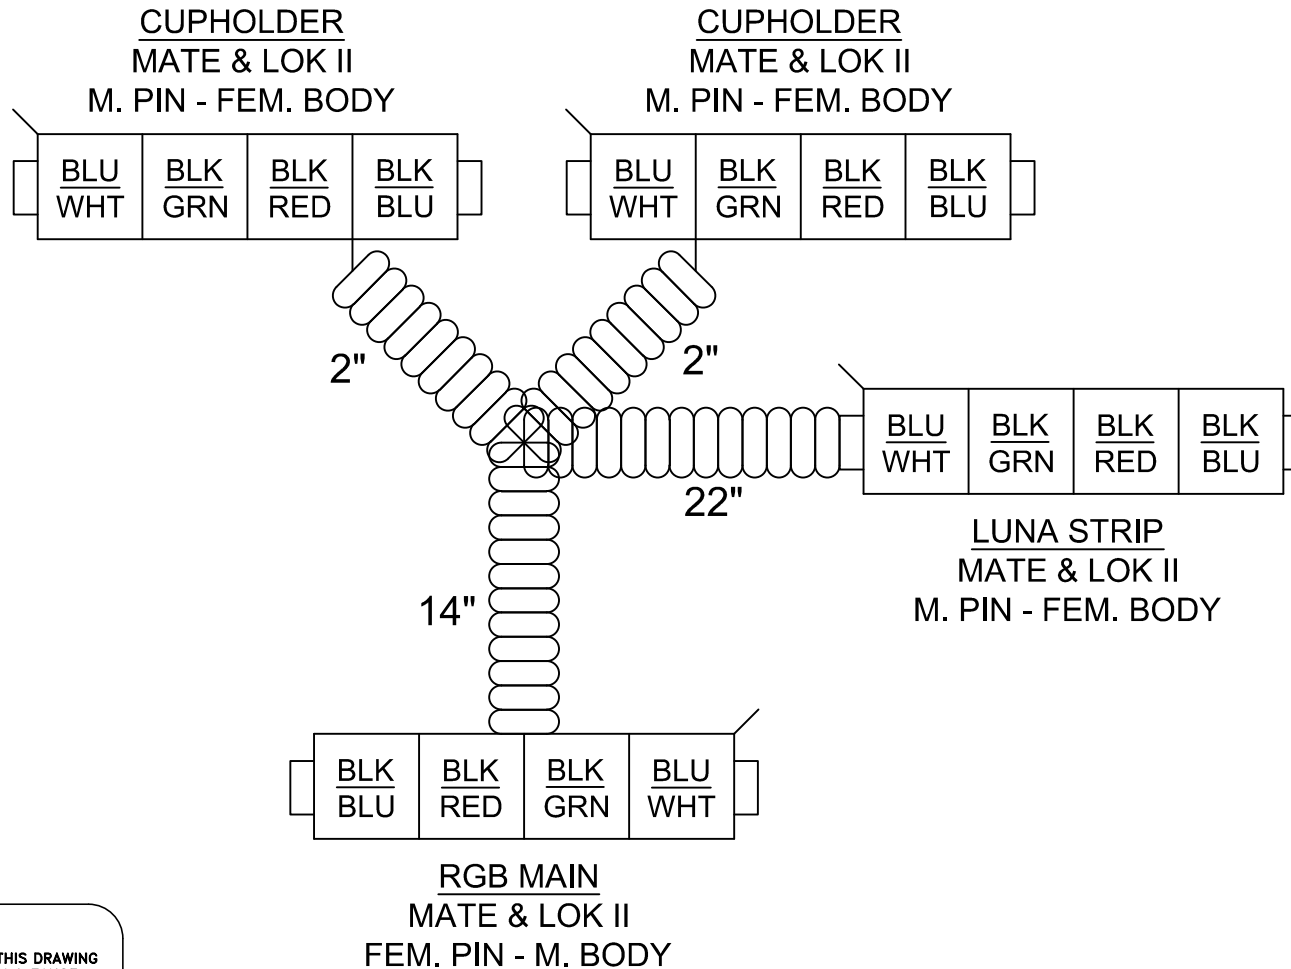

129441 - VRBW STBD RGB HRNS MY22

Avalon & Tahoe

PONTOON MANUFACTURING

903 MICHIGAN AVENUE
ALMA, MICHIGAN
48801

(989) 463-2112

129441 - REV. A

SHEET: 1 OF 1

DRAWN BY:

DATE: 6/1/21

WILL BATES

SCALE: NOT TO SCALE

PROPRIETARY AND CONFIDENTIAL

THE INFORMATION CONTAINED IN THIS DRAWING IS THE SOLE PROPERTY OF AVALON & TAHOE PONTOON MANUFACTURING. ANY REPRODUCTION IN PART OR AS A WHOLE WITHOUT WRITTEN CONSENT OF AVALON & TAHOE PONTOON MANUFACTURING IS PROHIBITED.

LABEL ALL CONNECTIONS/DROPS

LABEL ALL OVERCURRENT PROTECTION PER ABYC

REV.	DATE	DESCRIPTION
A	6/1/21	RELEASE FOR PRODUCTION