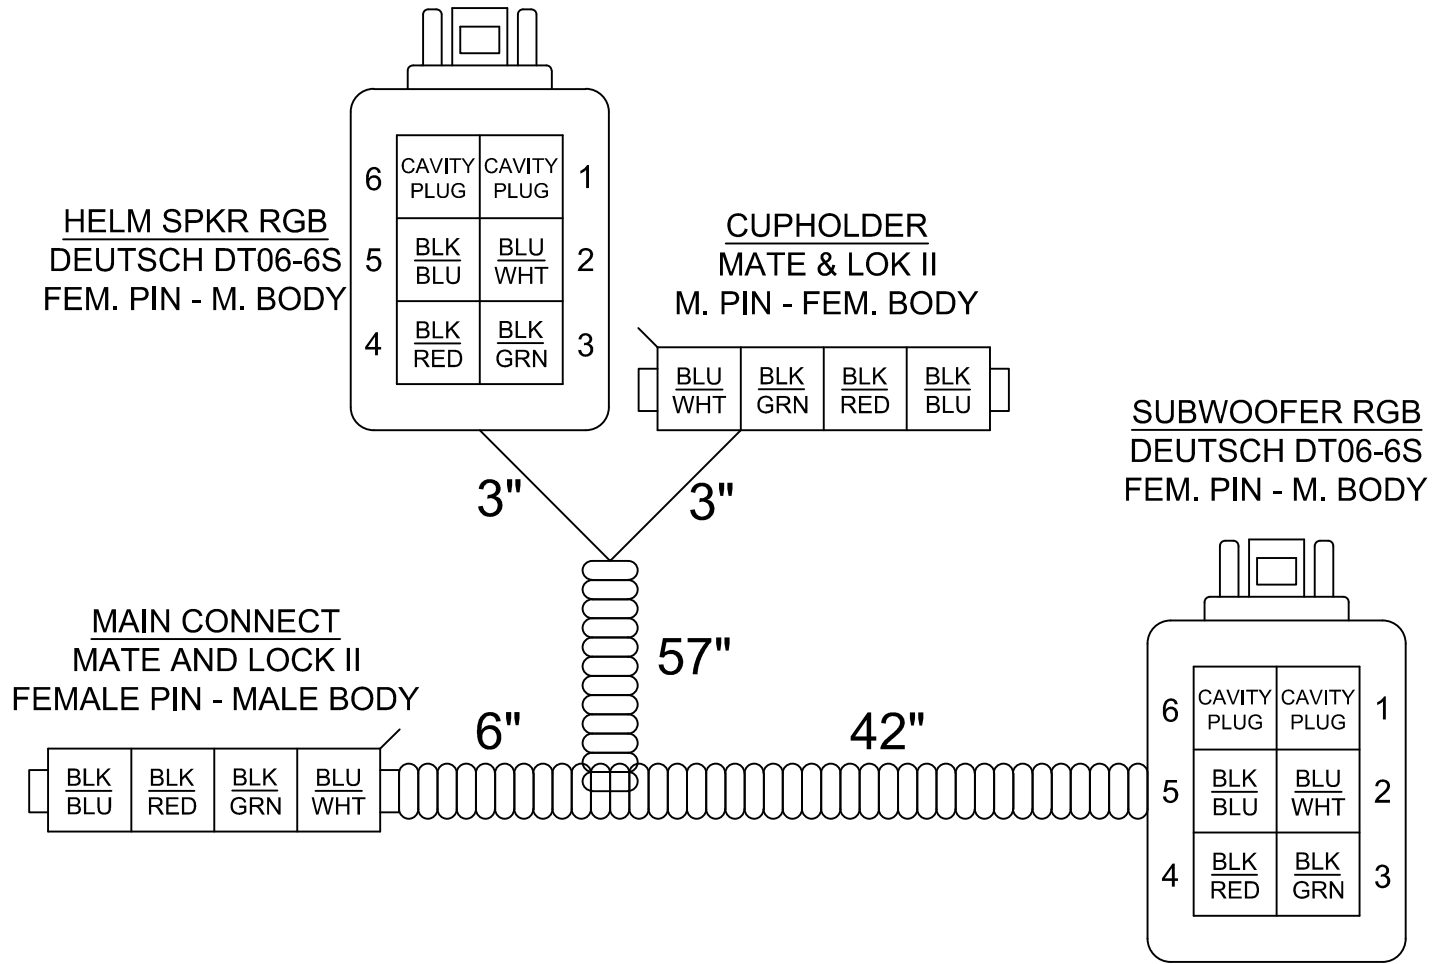

# 129447 - COMMANDER HELM RGB HRNS

PROPRIETARY AND CONFIDENTIAL  
THE INFORMATION CONTAINED IN THIS DRAWING IS THE SOLE PROPERTY OF AVALON & TAHOE PONTOON MANUFACTURING. ANY REPRODUCTION IN PART OR AS A WHOLE WITHOUT WRITTEN CONSENT OF AVALON & TAHOE PONTOON MANUFACTURING IS PROHIBITED.

LABEL ALL CONNECTIONS/DROPS  
LABEL ALL OVERCURRENT PROTECTION PER ABYC

REV.	DATE	DESCRIPTION
A	10/18/21	RELEASE FOR PRODUCTION

*Avalon & Tahoe*  
PONTOON MANUFACTURING  
903 MICHIGAN AVENUE  
ALMA, MICHIGAN  
48801  
(989) 463-2112

129447 - REV. A

SHEET: 1 OF 1	DRAWN BY:  WILL BATES
DATE: 10/18/21	
SCALE: NOT TO SCALE	