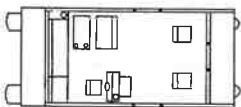

Sportfisher 20-19 D