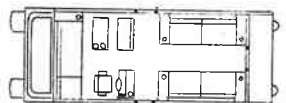

Supreme B Plan