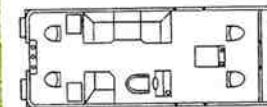

FLOORPLANS

Fish 'N Fun 20-22