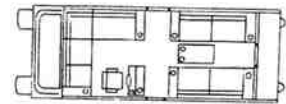

FLOORPLANS

Supreme A Plan