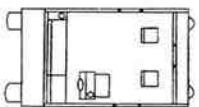

Sportfisher 16-19 STD