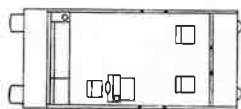

FLOORPLANS

Sportfisher 20-19 STD