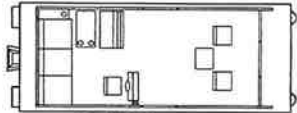

Eagle Fisher 20-19