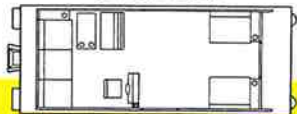

Finish it up with complete gauge package with stereo, docklights, a grill, or any one of our many accessories. **EAGLE, YOUR BOAT, YOUR STYLE, YOUR VALUE!**

FLOORPLANS

Eagle 20-19 STD

Eagle Fisher 20-19

Eagle Family 20-19

SPECIFICATIONS

	16-19	16-22	20-19	20-22	24-19	24-22
Pontoon Length	16'	16'	20'	20'	24'	24'
Deck Length	8'x15'	8'x16'	19'	19'	23'	23'
Pontoon Diameter	19"	22"	19"	22"	19"	22"
Total Weight Capacity	1113	1680	1545	2135	1885	2280
Maximum Person Capacity	6	7	7	8	10	12
Weight w/Furniture	1050	1090	1135	1185	1300	1425
Maximum Horsepower	35	45	60	85	85	115