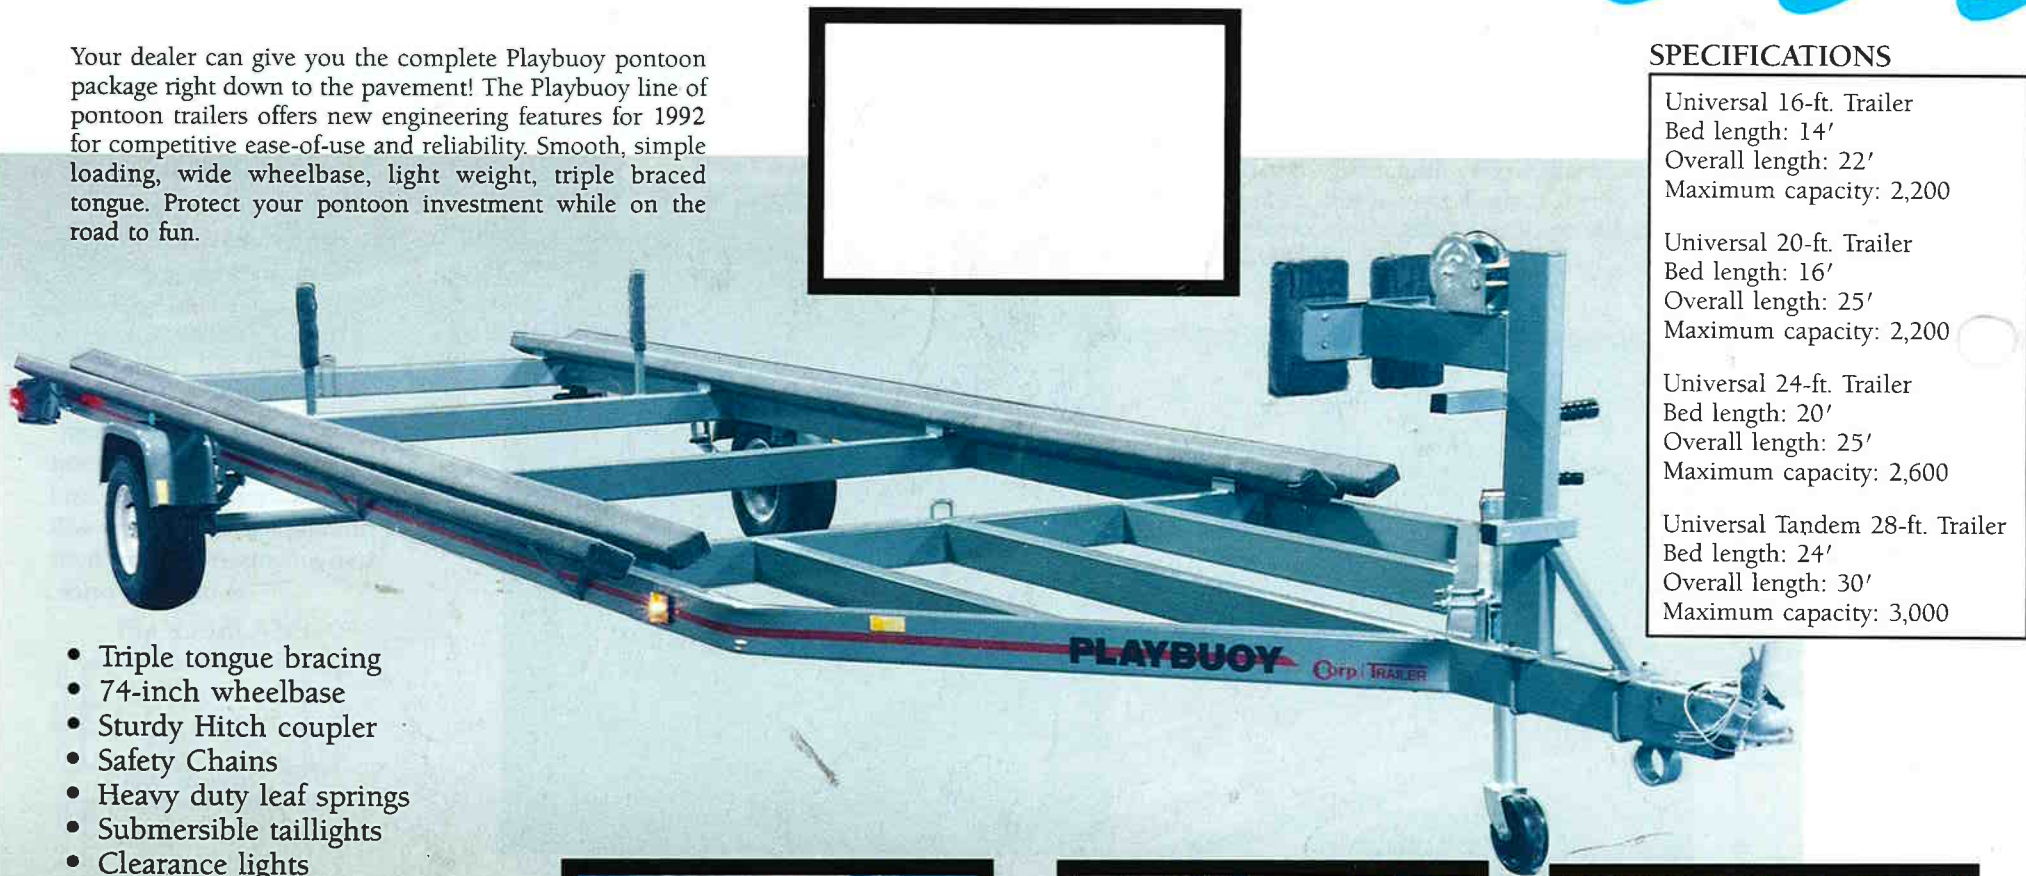

PLAYBUOY TRAILERS

Your dealer can give you the complete Playbuoy pontoon package right down to the pavement! The Playbuoy line of pontoon trailers offers new engineering features for 1992 for competitive ease-of-use and reliability. Smooth, simple loading, wide wheelbase, light weight, triple braced tongue. Protect your pontoon investment while on the road to fun.

- Triple tongue bracing
- 74-inch wheelbase
- Sturdy Hitch coupler
- Safety Chains
- Heavy duty leaf springs
- Submersible taillights
- Clearance lights
- Jack stand with swingaway wheel
- 20.5 x 8 x 10 tires, 4-ply
- Winch with strap
- Prime and finish paint coats