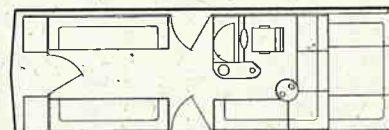

24 FT.

SPECIFICATIONS:		24 Ft. I/O
Pontoon Length		24 Ft.
Pontoon Diameter		24 In.
Deck Length		23.4 Ft.
Deck Width		8 Ft.
Weight W/Furniture		3320 Lbs.
Max. Wt. Capacity		2520 Lbs.
Max. No. Of Persons		14
Max. Engine H.P.		135 h.p.