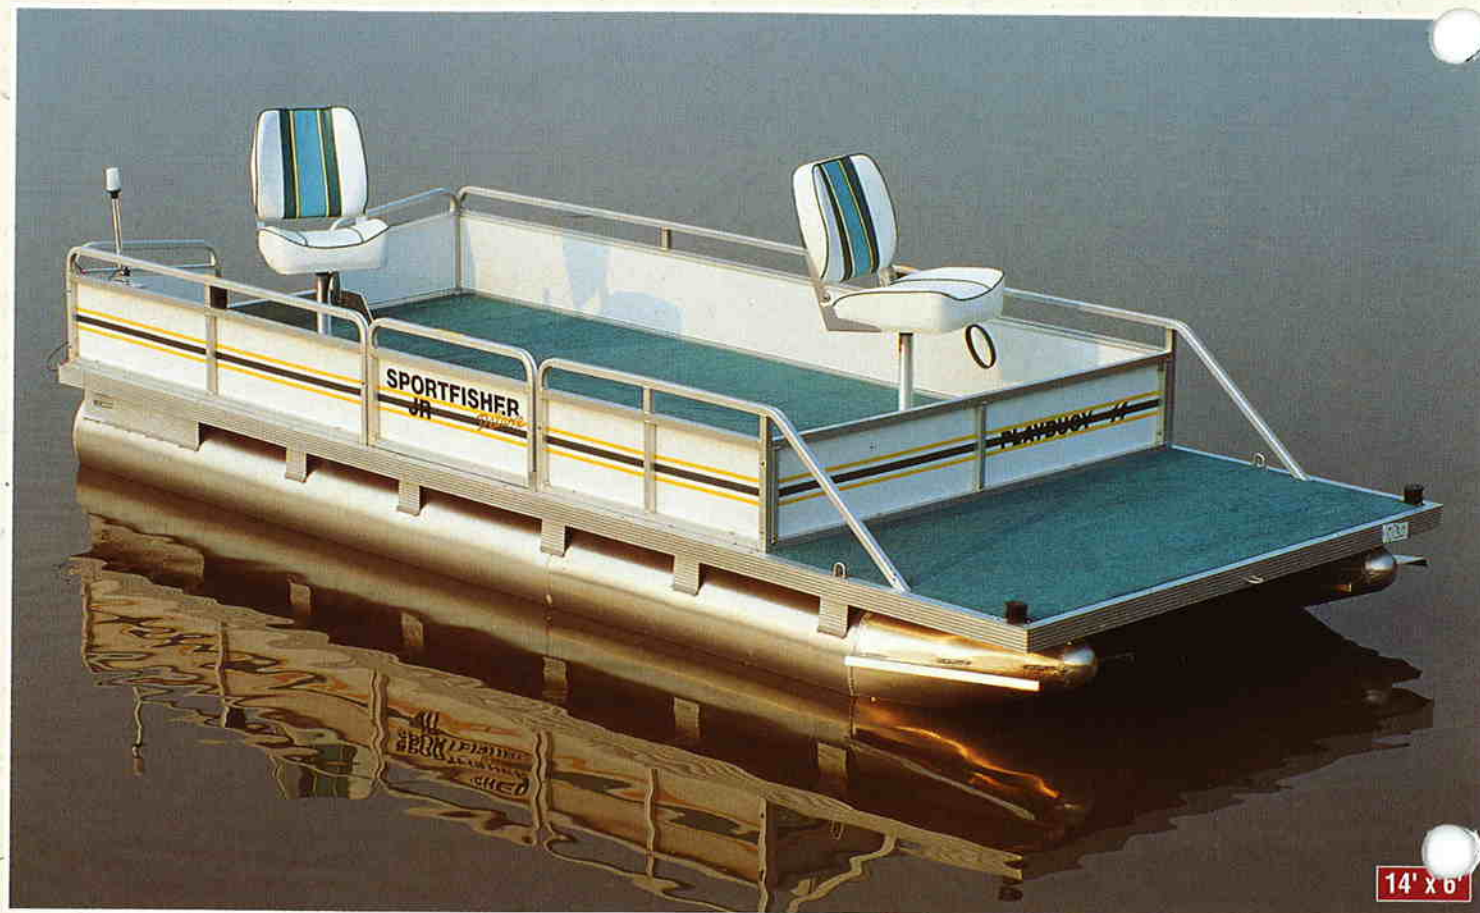

PLAYBUOY JUNIOR SPORTFISHER

"Fun for Small Lake Fishing!"

- Portable
- Livewell & Extra Seats Available
- Versatile
- More Stable Than Most Aluminum Fishing Boats