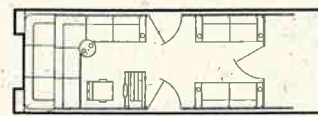

PLAYBUOY CHALLENGER

24 FT.

"Great Value, Great Features!"

- Deluxe "Soft Helm" Console with Full Instrumentation & Stereo
- Deluxe Upholstered Sundeck
- "Easy-up" Privacy Station
- Exciting 90's Color Schemes
- Built-in 20 Gallon Fuel System
- Comfortable Plush Seating

COLOR CHOICES:

- STARFIRE MAUVE
- BRILLIANT BLUE
- SPARKLING TEAL

SPECIFICATIONS:

	20 Ft.	24 Ft.
Pontoon Length	20 Ft.	24 Ft.
Pontoon Diameter	22 In.	22 In.
Deck Length	19.4 Ft.	23.4 Ft.
Deck Width	8 Ft.	8 Ft.
Weight W/Furniture	1546 Lbs.	1770 Lbs.
Max. Wt. Capacity	2112 Lbs.	2659 Lbs.
Max. No. Of Persons	9	14
Max. Engine H.P.	75 h.p.	120 h.p.

20 FT.

20 FT.

24 FT.

PLAYBUOY FISH N FUN

24 FT.

"The All Day Family Fun Boat!"

Fishing:

- Four Fishing Chairs
- Tackle Box
- Large "Big Catch" Livewell
- Rod Box
- Cooler

Leisure:

- "L" Shape Sofa w/Side Sleeper Bed
- "Easy-up" Privacy Station
- Padded Sun Deck
- Built-in 20 Gallon Fuel System
- Deluxe "Soft Helm" Console with Full Instrumentation & Stereo

COLOR CHOICES: • AUTUMN BURGUNDY • MISTY BLUE • SEA GREEN

20 FT.

SPECIFICATIONS:

	20 Ft.	24 Ft.
Pontoon Length	20 Ft.	24 Ft.
Pontoon Diameter	22 In.	22 In.
Deck Length	19.4 Ft.	23.4 Ft.
Deck Width	8 Ft.	8 Ft.
Weight W/Furniture	1520 Lbs.	1760 Lbs.
Max. Wt. Capacity	2125 Lbs.	2664 Lbs.
Max. No. Of Persons	9	14
Max. Engine H.P.	75 h.p.	120 h.p.

20 FT.

24 FT.