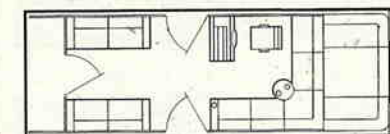

24 FT.

SPECIFICATIONS:		24 Ft. I/O
Pontoon Length		24 Ft.
Pontoon Diameter		24 In.
Deck Length		23.4 Ft.
Deck Width		8 Ft.
Weight W/Furniture		3080 Lbs.
Max. Wt. Capacity		2520 Lbs.
Max. No. Of Persons		14
Max. Engine H.P.		135 h.p.