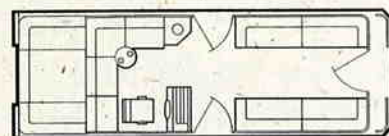

I/O

YACHTSMAN

24 FT.

SPECIFICATIONS:		24 Ft. I/O
Pontoon Length		24 Ft.
Pontoon Diameter		24 In.
Deck Length		23.4 Ft.
Deck Width		8 Ft.
Weight W/Furniture		3080 Lbs.
Max. Wt. Capacity		2520 Lbs.
Max. No. Of Persons		14
Max. Engine H.P.		135 h.p.