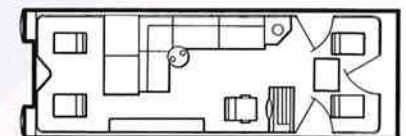

SPECIFICATIONS FOR 24' GRAND FISHER

Pontoon Length ~~~~~24 ft.
Pontoon Diameter ~~~~~22 in.
Deck Length ~~~~~23.4 ft.
Weight w/furniture ~~~~~1760 lbs.
Maximum capacity
& persons ~~~~~2664 lbs.- 14 persons
Maximum Engine ~~~~~120 h.p.