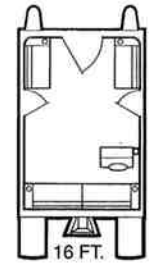

16ft. TAHOE SPORT

Pontoon Length	~16 ft.
Pontoon Diameter	~19 in.
Deck Length	~12 ft.
Deck Width	~8 ft.
Weight w/furniture	~1020 lbs.
Maximum capacity & persons	~1133 lbs- 6 persons
Maximum Engine	~40 h.p.

16' SPORT STANDARD FEATURES

- Center motor mount
- Keel on the bottom of the pontoon
- Full marine carpeting
- Full rear bench w/Two Bow Benches
- Certified marine marker lights
- Stainless steel fasteners
- 3/4" Marine approved decking w/50 year limited warranty
- Mechanical steering
- Anodized Wall Railings, Uprights and Rub Rail
- 19" dia. tubes with anti-spray nose cones made of heavy gauge aluminum
- Sports graphics
- Plush upholstered captain's stand
- Four mooring eyes
- Bimini soft folding top
- Aluminum frame seat bases
- External Wall Rails
- Bow Rails