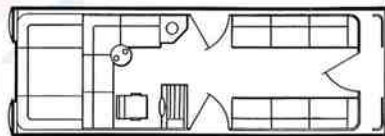

### 20' SPECIFICATIONS

Pontoon Length ~~~~~20 ft.  
 Pontoon Diameter ~~~~~22 in.  
 Deck Length ~~~~~19.4 ft.  
 Deck Width ~~~~~8 ft.  
 Weight w/furniture ~~~~~1546 lbs.  
 Maximum capacity  
 & persons ~~~~~2112 lbs.- 9 persons & gear  
 Maximum Engine ~~~~~75 h.p.

### 24' SPECIFICATIONS

Pontoon Length ~~~~~24 ft.  
 Pontoon Diameter ~~~~~22 in.  
 Deck Length ~~~~~23.4 ft.  
 Deck Width ~~~~~8 ft.  
 Weight w/furniture ~~~~~1770 lbs.  
 Maximum capacity  
 & persons ~~~~~2659 lbs.- 14 persons  
 Maximum Engine ~~~~~120 h.p.