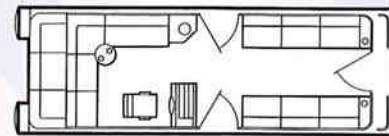

24' SPECIFICATIONS

Pontoon Length ~~~~~24 ft.
Pontoon Diameter ~~~~~22 in.
Deck Length ~~~~~23.4 ft.
Deck Width ~~~~~8 ft.
Weight w/furniture ~~~~~1770 lbs.
Maximum capacity
& persons ~~~~~2659 lbs.- 14 persons
Maximum Engine ~~~~~120 h.p.