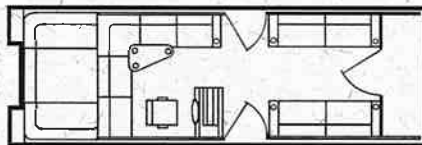

24 FT.

YACHTSMAN

SPECIFICATIONS:

24 FT. I/O

Pontoon Length	24 Ft.
Pontoon Diameter	24 In.
Deck Length	23.4 Ft.
Deck Width	8 Ft.
Weight W/Furniture	3380 Lbs.
Max. Wt. Capacity	2520 lbs.
Max. No. Of Persons	14
Max. Engine H.P.	135 h.p.

24 FT.

CHALLENGER

SPECIFICATIONS:

24 FT. I/O

Pontoon Length	24 Ft.
Pontoon Diameter	24 In.
Deck Length	23.4 Ft.
Deck Width	8 Ft.
Weight W/Furniture	3080 Lbs.
Max. Wt. Capacity	2520 lbs.
Max. No. Of Persons	14
Max. Engine H.P.	135 h.p.

24 FT.

24 FT.

The I/O Advantage:

- 3 Litre MercCruiser Stern Drive for Maximum Power
- Comfortable Quiet Ride
- Easy to Operate
- 24" Diameter Pontoons
- Excellent Fuel Economy
- Larger Upholstered Sun Deck
- Full Instrumentation with Binnacle Control
- Power Steering
- Power for Water Sports

PLAYBUOY

INBOARD/OUTBOARD