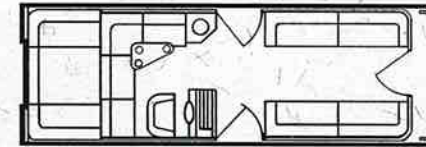

24 FT.

CHALLENGER

SPECIFICATIONS:

24 FT. I/O

Pontoon Length	24 Ft.
Pontoon Diameter	24 In.
Deck Length	23.4 Ft.
Deck Width	8 Ft.
Weight W/Furniture	3080 Lbs.
Max. Wt. Capacity	2520 lbs.
Max. No. Of Persons	14
Max. Engine H.P.	135 h.p.