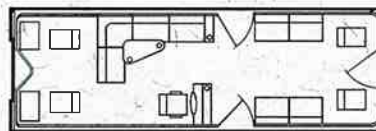

24 Ft.

"A Beautiful Boat for Fishing & Pleasure"

COLOR CHOICES: • AUTUMN BURGUNDY • BAY BLUE • JEWEL GREEN

24 FT.

- Large Under Bench Livewell
- 4 Fishing Chairs
- Deluxe "L" Center Couch
- 2 Bow Benches
- Deluxe Storage Boxes
- Modular Dash with Tachometer Volt Meter & Maxima 600 AM/FM Cassette Stereo