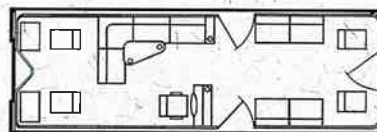

“A Beautiful Boat for Fishing & Pleasure”

COLOR CHOICES: • AUTUMN BURGUNDY • BAY BLUE • JEWEL GREEN

24 FT.

- Large Under Bench Livewell
- 4 Fishing Chairs
- Deluxe “L” Center Couch
- 2 Bow Benches
- Deluxe Storage Boxes
- Modular Dash with Tachometer Volt Meter & Maxima 600 AM/FM Cassette Stereo