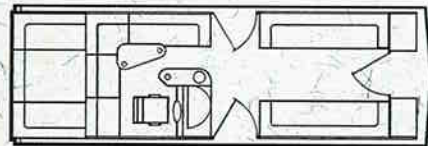

**24 Ft.**

24 Ft.  
 22 In.  
 23.4 Ft.  
 8 Ft.  
 1760 Lbs.  
 2664 Lbs.  
 14  
 120 h.p.

**COLOR CHOICES:**

- AUTUMN BURGUNDY
- MISTY BLUE
- SEA GREEN

20 FT.

24 FT.

20 FT.

PLAYBUOY

INBOARD/OUTBOARD

*“For those who want the Very Best”*

SUPREME

24 FT.

**SPECIFICATIONS:**

**24 FT. I/O**

Pontoon Length	24 Ft.
Pontoon Diameter	24 In.
Deck Length	23.4 Ft.
Deck Width	8 Ft.
Weight W/Furniture	3320 lbs.
Max. Wt. Capacity	2520 lbs.
Max. No. Of Persons	14
Max. Engine H.P.	135 h.p.