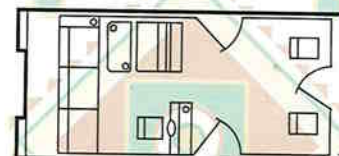

ALPINE

18ft Tahoe Fishing Plan Features Livewell Under Flip Flop and Two Bow Fish Chairs

18' ALPINE SPECIFICATIONS

Pontoon Length	~18 ft.
Pontoon Diameter	~22 in.
Deck Length	~17.4 ft.
Deck Width	~8 ft.
Weight w/furniture	~1190 lbs.
Maximum capacity	
& persons	~1955 lbs.—8 persons & gear
Maximum Engine	~60 h.p.

20' ALPINE SPECIFICATIONS

Pontoon Length	~20 ft.
Pontoon Diameter	~22 in.
Deck Length	~19.4 ft.
Deck Width	~8 ft.
Weight w/furniture	~1460 lbs.
Maximum capacity	
& persons	~2155 lbs.—9 persons & gear
Maximum Engine	~75 h.p.

24' ALPINE SPECIFICATIONS

Pontoon Length	~24 ft.
Pontoon Diameter	~22 in.
Deck Length	~23.4 ft.
Deck Width	~8 ft.
Weight w/furniture	~1580 lbs.
Maximum capacity	
& persons	~2560 lbs.—14 persons & gear
Maximum Engine	~120 h.p.

Color Choices for all Tahoes:

- Starfire Mauve
- Brilliant Blue
- Sparkling Teal

Fish