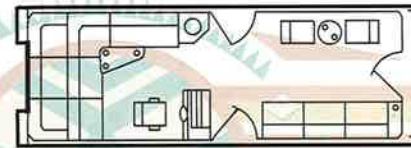

24' I/O SPECIFICATIONS

Pontoon Length	~24 ft.
Pontoon Diameter	~24 in.
Deck Length	~23.4 ft.
Deck Width	~8 ft.
Weight w/furniture	~3300 lbs.
Maximum capacity & persons	~2560 lbs.—14 persons
Maximum Engine	~135 h.p.