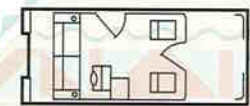

Photo Shows Optional EP96 Dual Motor.

Standard

Fish

1419

1422

Pontoon Length	~14 ft.	~14 ft.
Pontoon Diameter	~19 in.	~22 in.
Deck Width	~6 ft.	~6 ft.
Deck Length	~13.8 ft.	~13.8 ft.
Weight w/Furniture	~729 lbs.	~750 lbs.
Maximum capacity & persons	~1037 lbs.—4 persons & gear	~1150 lbs.—4 persons & gear
Maximum Engine	~15 h.p.	~28 h.p.