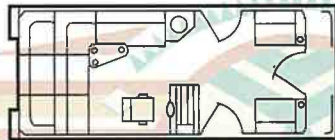

20' SPECIFICATIONS

Pontoon Length	~20 ft.
Pontoon Diameter	~22 in.
Deck Length	~19.4 ft.
Deck Width	~8 ft.
Weight w/furniture	~1546 lbs.
Maximum capacity & persons	~2112 lbs.—9 persons & gear
Maximum Engine	~75 h.p.