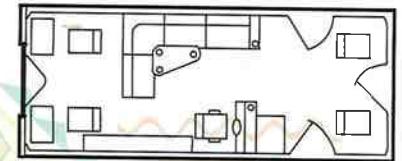

Color Choices for all Tahoes:

- Starfire Mauve
- Brilliant Blue
- Sparkling Teal

20' SPECIFICATIONS

Pontoon Length	~20 ft.
Pontoon Diameter	~22 in.
Deck Length	~19.4 ft.
Deck Width	~8 ft.
Weight w/furniture	~1520 lbs.
Maximum capacity & persons	~2125 lbs.—9 persons & gear
Maximum Engine	~75 h.p.