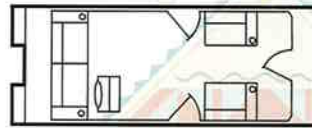

Color Choices for all Tahoes:

- Starfire Mauve
- Brilliant Blue
- Sparkling Teal

Group 1 Plan