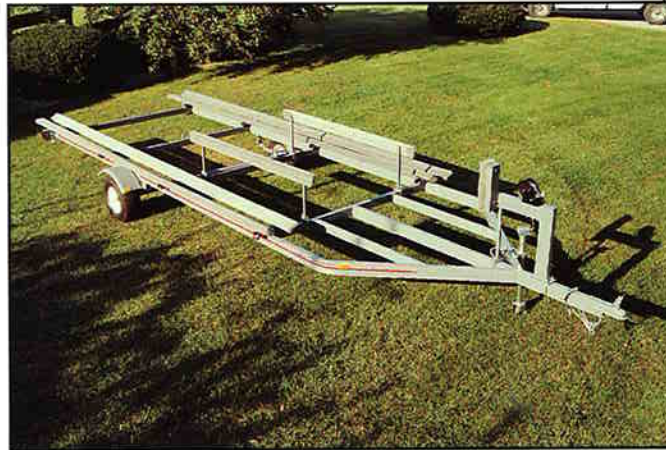

TRAILERS

TRAILER STANDARD FEATURES:

- Triple tongue bracing
- 74-inch wheelbase (except 14' and 16' trailer)
- Sturdy hitch coupler
- Submersible taillights
- Clearance lights
- Jack stand with swingaway wheel
- 20.5x8x10 tires, 4-ply*
- Prime and finish paint coats
- Winch with strap

OPTIONS:

- Spare wheel and tire
- Brake kit—factory installed
- Optional second axle
- Spare tire carrier

*Except 6' wide trailers

Ask Your Dealer About Tahoe's Specially Priced Boat, Trailer and Force Motor Package.

SPECIFICATIONS TRAILER	14 FT.* TRAILER	16 FT.* TRAILER	16 FT. TRAILER	18 FT. TRAILER	20 FT. TRAILER	24 FT. TRAILER	TANDEM 24 FT. WITH BRAKES
Bed Length	~12 Ft.	~14 Ft.	~14 Ft.	~18 Ft.	~16 Ft.	~20 Ft.	~20 Ft.
Overall Length	~18 Ft.	~20 Ft.	~20 Ft.	~22 Ft.	~24 Ft.	~28 Ft.	~28 Ft.
Carrying Capacity	~1,100 Lbs.	~1,000 Lbs.	~2,020 Lbs.	~2,005 Lbs.	~2,000 Lbs.	~1,960 Lbs.	~4,540 Lbs.
Empty Weight	~400 Lbs.	~580 Lbs.	~640 Lbs.	~655 Lbs.	~660 Lbs.	~700 Lbs.	~780 Lbs.
Gross V.W.	~1,500 Lbs.	~1,560 Lbs.	~2,660 Lbs.	~2,660 Lbs.	~2,600 Lbs.	~2,660 Lbs.	~5,320 Lbs.

*6' wide

Tahoe Optional Enclosure On All Full Size Models.