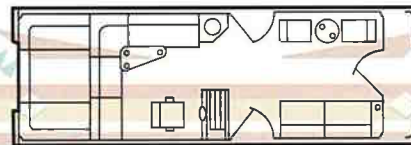

20' SPECIFICATIONS

Pontoon Length	~20 ft.
Pontoon Diameter	~22 in.
Deck Length	~19.4 ft.
Deck Width	~8 ft.
Weight w/furniture	~1546 lbs.
Maximum capacity & persons	~2112 lbs.—9 persons & gear
Maximum Engine	~75 h.p.

24' I/O SPECIFICATIONS

Pontoon Length	~24 ft.
Pontoon Diameter	~24 in.
Deck Length	~23.4 ft.
Deck Width	~8 ft.
Weight w/furniture	~3300 lbs.
Maximum capacity & persons	~2560 lbs.—14 persons
Maximum Engine	~135 h.p.

24' SPECIFICATIONS

Pontoon Length	~24 ft.
Pontoon Diameter	~22 in.
Deck Length	~23.4 ft.
Deck Width	~8 ft.
Weight w/furniture	~1770 lbs.
Maximum capacity & persons	~2659 lbs.—14 persons
Maximum Engine	~120 h.p.