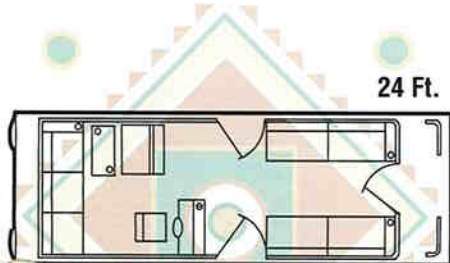

Shown with Optional Sundeck.

2022

TAHOE ALPINE & STRIKER STANDARD FEATURES:

- Anodized wall railings, uprights and rub rail
- 22" dia. tubes with anti-spray nose cones
- Bimini soft folding top
- Full marine carpeting
- Captain's chair w/bell pedestal
- Keel on the bottom of the pontoon
- Aluminum transom
- Certified marine marker lights
- External wall skins
- 3-30" handicap doors
- Stainless steel fasteners
- 3/4" marine approved decking "w/lifetime" limited warranty
- Four mooring eyes
- Mechanical steering
- Aluminum frame seat bases
- 22" pontoons
- Glove box with lock
- Deluxe graphics
- Deluxe captain stand
- Horn
- Tachometer
- Voltmeter
- Maximma 600 AM/FM cassette stereo w/2 speakers

ALPINE SPECIAL FEATURES:

- Deluxe color coordinated furniture including full rear bench, table, flip flop seat, bow couches (or 2 fishing chairs w/livewell)
- Bow rails