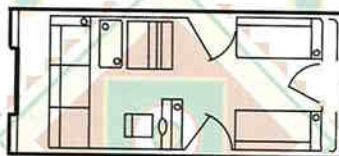

ALPINE

18ft Tahoe Fishing Plan Features Livewell Under Flip Flop and Two Bow Fish Chairs

18' ALPINE SPECIFICATIONS

Pontoon Length	~18 ft.
Pontoon Diameter	~22 in.
Deck Length	~17.4 ft.
Deck Width	~8 ft.
Weight w/furniture	~1190 lbs.
Maximum capacity	
& persons	~1955 lbs.—8 persons & gear
Maximum Engine	~60 h.p.

20' ALPINE SPECIFICATIONS

Pontoon Length	~20 ft.
Pontoon Diameter	~22 in.
Deck Length	~19.4 ft.
Deck Width	~8 ft.
Weight w/furniture	~1460 lbs.
Maximum capacity	
& persons	~2155 lbs.—9 persons & gear
Maximum Engine	~75 h.p.

24' ALPINE SPECIFICATIONS

Pontoon Length	~24 ft.
Pontoon Diameter	~22 in.
Deck Length	~23.4 ft.
Deck Width	~8 ft.
Weight w/furniture	~1580 lbs.
Maximum capacity	
& persons	~2560 lbs.—14 persons & gear
Maximum Engine	~120 h.p.

Color Choices for all Tahoes:

- Starfire Mauve
- Brilliant Blue
- Sparkling Teal

Standard