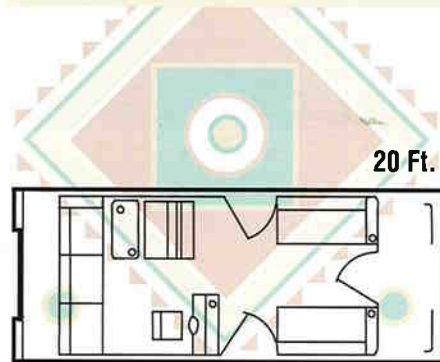

Shown with Optional "B" Plan
Wraparound Seating.

2022

TAHOE ALPINE & STRIKER STANDARD FEATURES:

- Anodized wall railings, uprights and rub rail
- 22" dia. tubes with anti-spray nose cones
- Bimini soft folding top
- Full marine carpeting
- Captain's chair w/bell pedestal
- Keel on the bottom of the pontoon
- Aluminum transom
- Certified marine marker lights
- External wall skins
- 3-30" handicap doors
- Stainless steel fasteners
- 3/4" marine approved decking "w/lifetime" limited warranty
- Four mooring eyes
- Mechanical steering
- Aluminum frame seat bases
- 22" pontoons
- Glove box with lock
- Deluxe graphics
- Deluxe captain stand
- Horn
- Tachometer
- Voltmeter
- Maximma 600 AM/FM cassette stereo w/2 speakers

ALPINE SPECIAL FEATURES:

- Deluxe color coordinated furniture including full rear bench, table, flip flop seat, bow couches (or 2 fishing chairs w/livewell)
- Bow rails