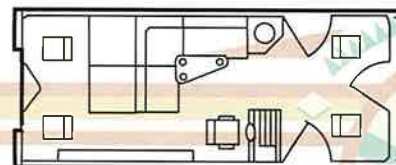

GRAND FISHER

GRAND TAHOE SPECIAL FEATURES— 20' & 24' MODELS:

- Full Instrumentation with Maximma #725 AM/FM cassette w/auto reverse, weather band, and 2 speakers
- 2 bow benches w/arms and drink holder (20')
- 1 long bow bench w/arms and drink holder Stbd. (24')
- 2 deluxe bow chairs w/table port (24')
- Deluxe wraparound bench seating w/ triangular table
- Gas grill
- 24' Grand Tahoe I/O features 24" dia. pontoons and 3.0 LX Mercruiser motor

GRAND FISHER SPECIAL FEATURES— 20' & 24' MODELS:

- Full instrumentation with Maximma #600 AM/FM cassette stereo and 2 speakers
- 4 fishing chairs
- Rod box
- Tackle box
- 2 battery compartments
- 1 small livewell fwd
- 1 large livewell in sundeck
- Deluxe wraparound bench seating w/ triangular table
- Prewired for electric trolling motor

Color Choices for all Tahoes:

- Starfire Mauve
- Brilliant Blue
- Sparkling Teal

20' SPECIFICATIONS

Pontoon Length	-----	~20 ft.
Pontoon Diameter	-----	~22 in.
Deck Length	-----	~19.4 ft.
Weight w/furniture	-----	~1550 lbs.
Maximum capacity	-----	~2125 lbs.—9 persons
Maximum Engine	-----	~75 h.p.