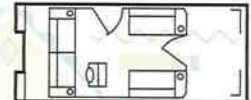

Photo Shows Optional EP96 Dual Motor.

Standard

Fish

1419

1422

Pontoon Length	~14 ft.	~14 ft.
Pontoon Diameter	~19 in.	~22 in.
Deck Width	~6 ft.	~6 ft.
Deck Length	~13.8 ft.	~13.8 ft.
Weight w/Furniture	~729 lbs.	~750 lbs.
Maximum capacity & persons	~1037 lbs.—4 persons & gear	~1150 lbs.—4 persons & gear
Maximum Engine	~15 h.p.	~28 h.p.