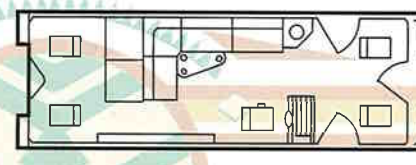

24' SPECIFICATIONS

Pontoon Length	-----	~24 ft.
Pontoon Diameter	-----	~22 in.
Deck Length	-----	~23.4 ft.
Weight w/furniture	-----	~1760 lbs.
Maximum capacity	-----	~2664 lbs.—14 persons
Maximum Engine	-----	~120 h.p.