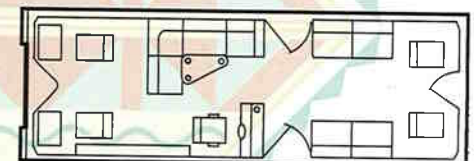

24' SPECIFICATIONS

Pontoon Length	~24 ft.
Pontoon Diameter	~22 in.
Deck Length	~23.9 ft.
Deck Width	~8 ft.
Weight w/furniture	~1760 lbs.
Maximum capacity & persons	~2564 lbs.—14 persons & gear
Maximum Engine	~120 h.p.