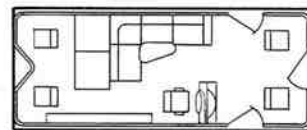

Color Choices

- AUTUMN BURGUNDY • MISTY BLUE • SEA GREEN

Fish N' Fun—Take the kids with you for a day of fishing. There's a sleeper bed for a nap, a potti room for those mid-lake emergencies, and a cooler for all those fruity drinks. You even get an extra livewell just for the ones the kids catch!

20 FT.