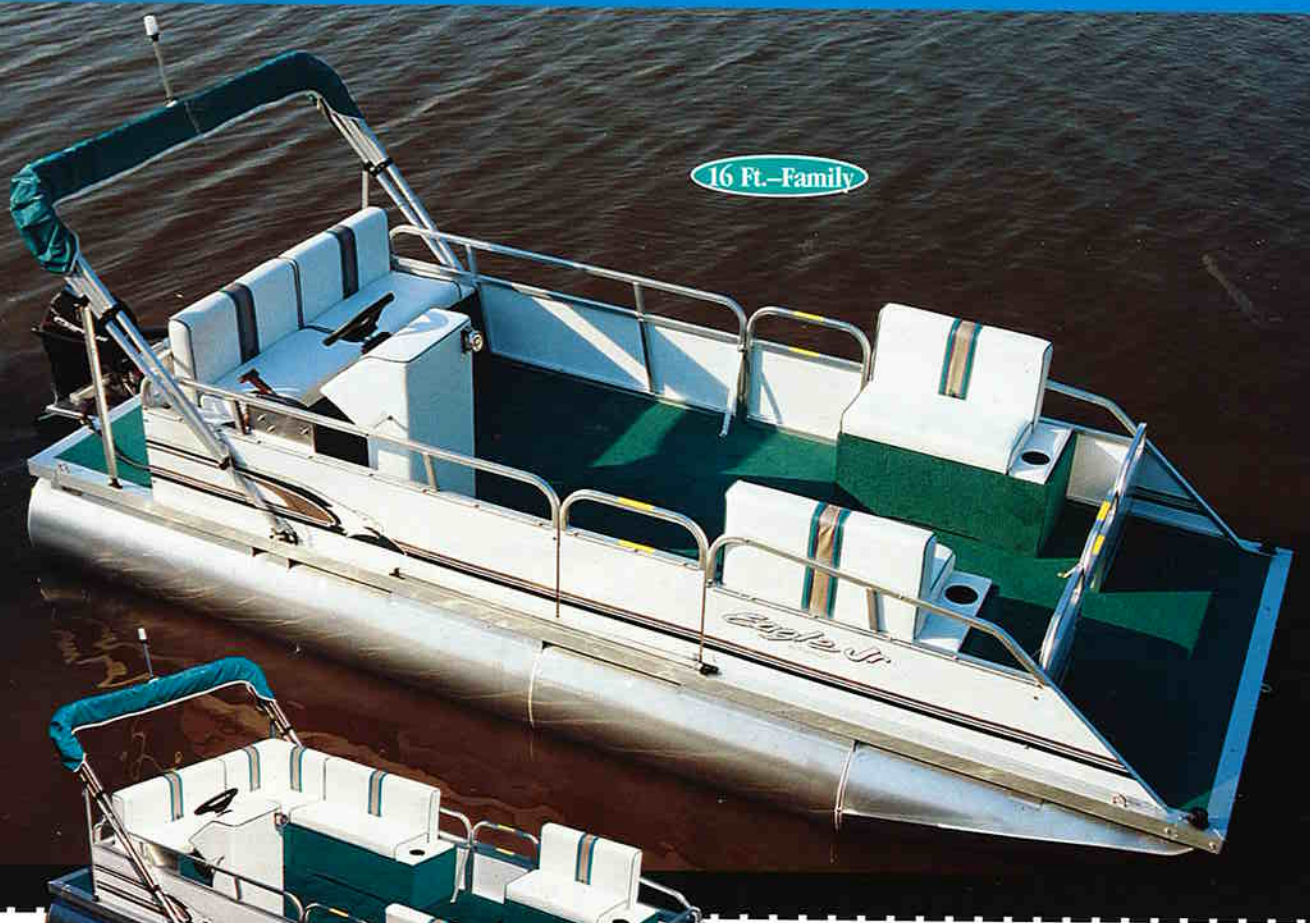

EAGLE JUNIOR 16

PLAYBUOY

16 Ft.-Family