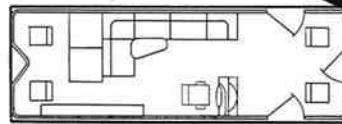

PLAYBUOY

FISH N' FUN

The All Day Family Fun Boat!

Fish N' Fun Standard Features

FISHING

- Tackle Box with 4 Removable Trays
- Rod Box
- Cooler
- 2 Livewells—1 Large Aft and 1 Small Forward
- 2 Battery Compartments
- Humminbird In-Dash Fish and Depth Finder
- 4 Fishing Stations Featuring High Density Plastic Frame Fishing Chairs with Child-Proof Hinges

LEISURE

- Dock Lights
- Windshield
- Seat Covers
- "Easy-Up" Privacy Station
- 24 Gallon Built-In Fuel System
- Deluxe European Style Helm with Full Instrumentation and Wood Grain Panel
- Maxxima 725 "High Power" AM/FM Cassette Stereo with Weather Band and 2 Speakers

Specifications	20 ft.	24 ft.
Pontoon Length	20 ft.	24 ft.
Pontoon Diameter	22 in.	22 in.
Deck Length	20 ft.	24 ft.
Deck Width	8 ft.	8 ft.
Weight w/Furniture	1,520 lbs.	1,760 lbs.
Max. Wt. Capacity	2,125 lbs.	2,664 lbs.
Max. No. of Persons	9	14
Max. Engine H.P.	80 H.P.	120 H.P.

Color Choices

- AUTUMN BURGUNDY • MISTY BLUE • SEA GREEN

Fish N' Fun—Take the kids with you for a day of fishing. There's a sleeper bed for a nap, a potti room for those mid-lake emergencies, and a cooler for all those fruity drinks. You even get an extra livewell just for the ones the kids catch!

24 FT.