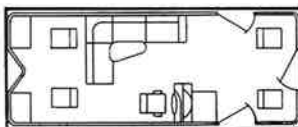

PLAYBUOY

EAGLE ANGLER

A Beautiful Boat for Fishing and Pleasure.

20' and 24' Eagle Angler Fishing Pontoon Standard Features

- Large Livewell
- 4 Fishing Chairs with High Density Plastic Seat Backs and Bottoms
- Child-Proof Fishing Chair Hinges
- Deluxe "L" Center Couch
- 2 Bow Benches
- Deluxe Storage Boxes
- European Dash with Wood Grain Panel and Tachometer, Voltmeter and Maxxima 600 AM/FM Cassette Stereo

Specifications	20 ft.	24 ft.
Pontoon Length	20 ft	24 ft.
Pontoon Diameter	22 in.	22 in.
Deck Length	20 ft.	24 ft.
Deck Width	8 ft.	8 ft.
Weight w/Furniture	1,520 lbs.	1,760 lbs.
Max. Wt. Capacity	2,125 lbs.	2,664 lbs.
Max. No. of Persons	9	14
Max. Engine H.P.	80 H.P.	120 H.P.

Color Choices

- AUTUMN BURGUNDY • BAY BLUE • JEWEL GREEN

Everyone can relax in the comfortable wraparound bench or do some serious fishing in one of four roomy fishing stations. Then turn on the standard stereo and listen to the ball game or race. You'll have lots of fun on your durable Eagle Angler.

20 FT.