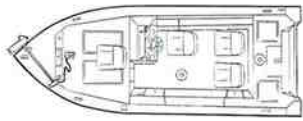

PV-1700

PV-1700