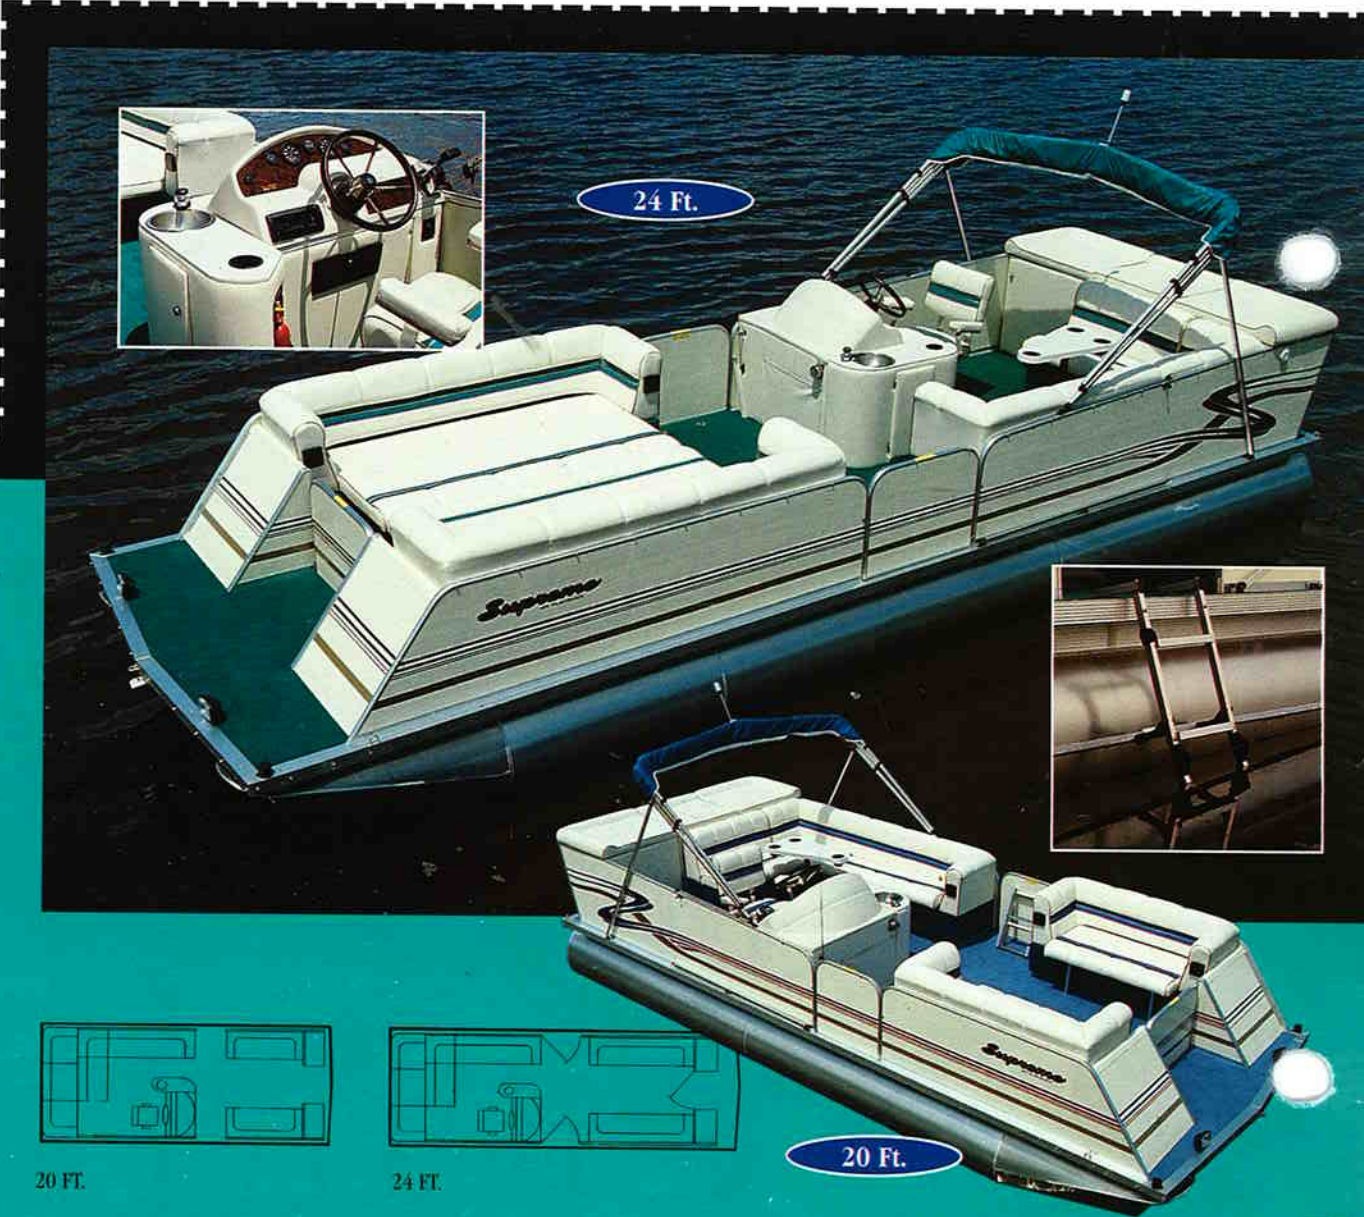

PLAYBUOY

SUPREME

The Pontoon Craft of Distinction.

Supreme Standard Features

- Solid "Soft Sound™" Walls
- 24" Diameter Pontoons with Full Length Risers
- Command Center Helm and Cherry Wood Dash with Full Instrumentation
- Maxxima Stereo AM/FM CD Player with 4 Speakers
- Tilt Steering
- Stainless Steel Steering Wheel with Rubber Grip
- Dock Lights
- Chair Adjustment Slider
- Entertainment Center with Sink
- Cooler
- "Easy-Up" Privacy Station
- 24 Gallon Built-In Fuel System
- Portable Cup Holders
- Stowable 4 Step Folding Ladder
- Seat Covers
- Humminbird's HDR 2001 In-Dash Digital Depth Sounder
- Bow Sleeper Beds

Specifications	20 ft.	24 ft.
Pontoon Length	20 ft.	24 ft.
Pontoon Diameter	24 in.	24 in.
Deck Length	20 ft.	24 ft.
Deck Width	8 ft.	8 ft.
Weight w/Furniture	1,810 lbs.	2,050 lbs.
Max. Wt. Capacity	2,520 lbs.	3,110 lbs.
Max. No. of Persons	12	14
Max. Engine H.P.	90 H.P.	130 H.P.

Color Choices

- IMPERIAL BURGUNDY • REGAL BLUE • EMERALD GREEN

Supreme—The only pontoon boat with unique "Soft Sound™" walls. For the quietest pontoon ride on the water.