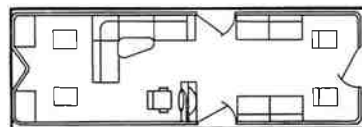

PLAYBUOY

EAGLE ANGLER

A Beautiful Boat for Fishing and Pleasure.

20' and 24' Eagle Angler Fishing Pontoon Standard Features

- Large Livewell
- 4 Fishing Chairs with High Density Plastic Seat Backs and Bottoms
- Child-Proof Fishing Chair Hinges
- Deluxe "L" Center Couch
- 2 Bow Benches
- Deluxe Storage Boxes
- European Dash with Wood Grain Panel and Tachometer, Voltmeter and Maxxima 600 AM/FM Cassette Stereo

Specifications	20 ft.	24 ft.
Pontoon Length	20 ft	24 ft.
Pontoon Diameter	22 in.	22 in.
Deck Length	20 ft.	24 ft.
Deck Width	8 ft.	8 ft.
Weight w/Furniture	1,520 lbs.	1,760 lbs.
Max. Wt. Capacity	2,125 lbs.	2,664 lbs.
Max. No. of Persons	9	14
Max. Engine H.P.	80 H.P.	120 H.P.

Color Choices

- AUTUMN BURGUNDY • BAY BLUE • JEWEL GREEN

Everyone can relax in the comfortable wraparound bench or do some serious fishing in one of four roomy fishing stations. Then turn on the standard stereo and listen to the ball game or race. You'll have lots of fun on your durable Eagle Angler.

24 FT.