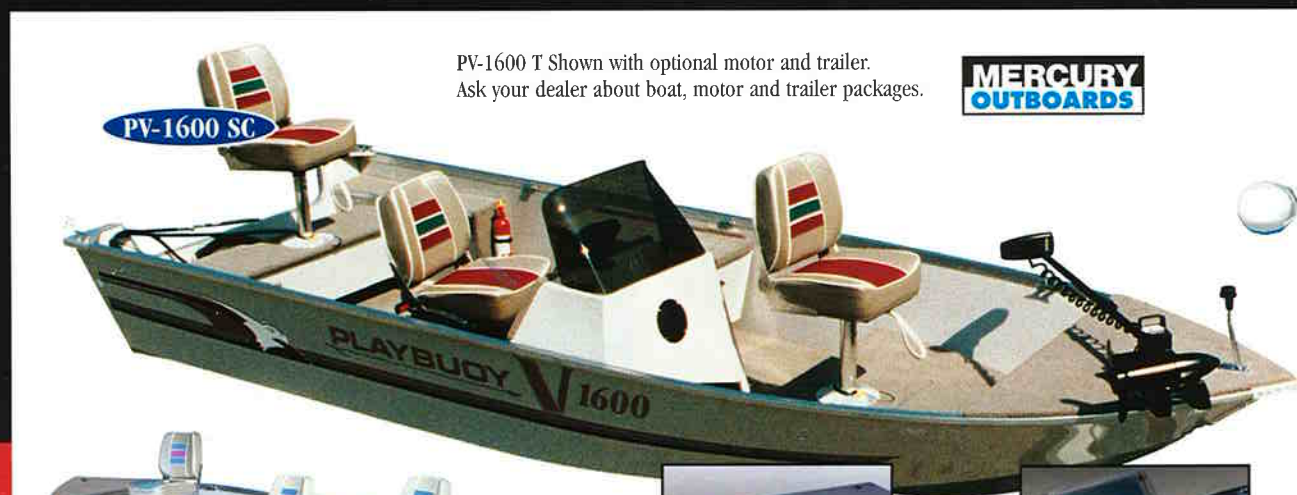

## Color Choices

- GREEN • BLUE • BURGUNDY

PV-1450 T

PV-1600 T

PV-1450 SC

PV-1600 SC

PV-1600 T Shown with optional motor and trailer.  
Ask your dealer about boat, motor and trailer packages.

**MERCURY  
OUTBOARDS**