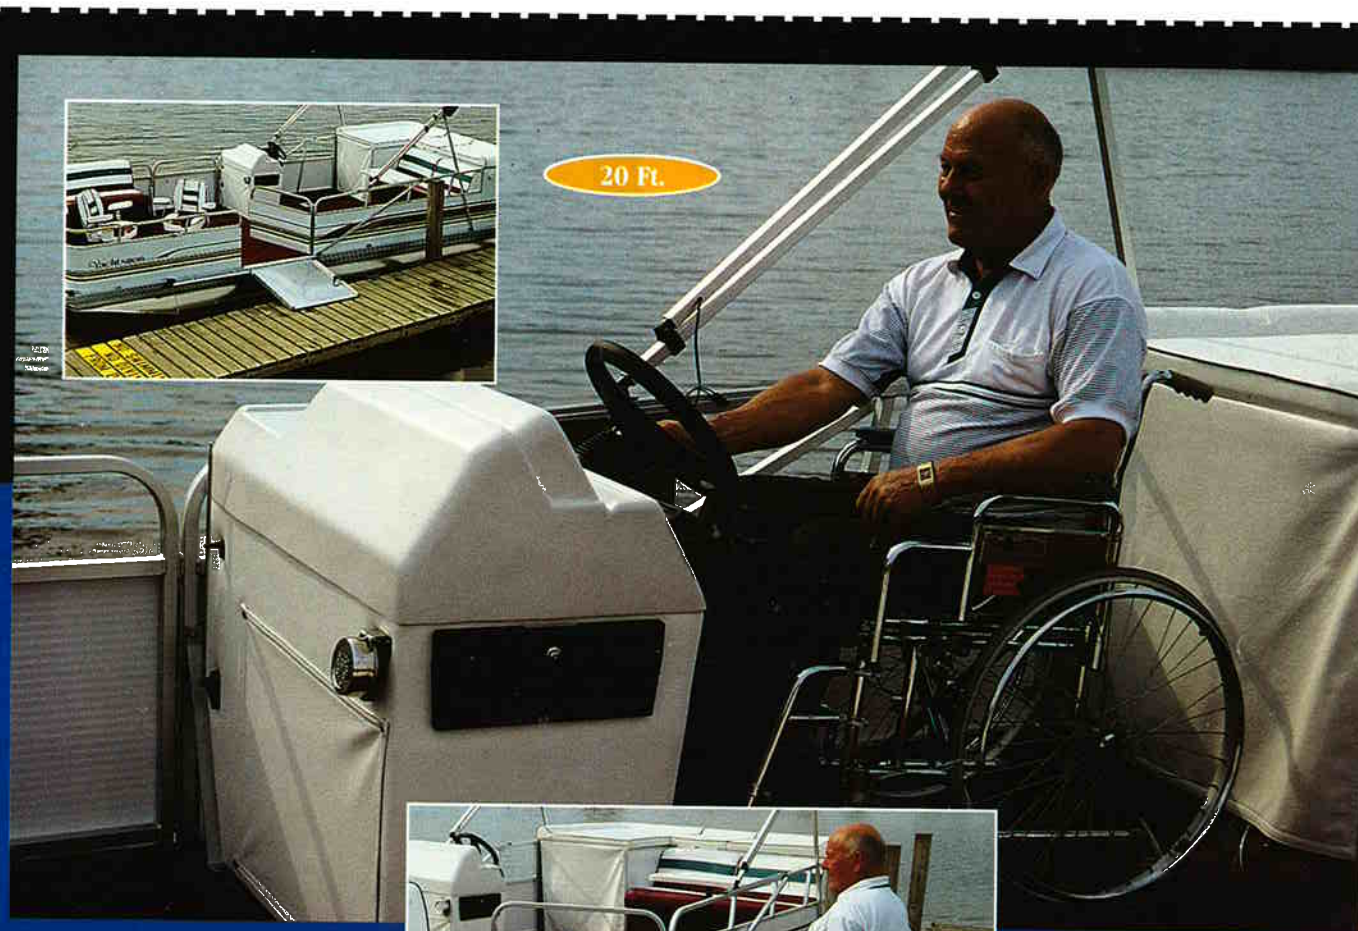

PLAYBUOY

FREEDOM

Freedom Standard Features

- Deluxe European Style Helm with Full Instrumentation and Wood Grain Dash
- Maxxima 725 "High Power" Deluxe AM/FM Cassette Stereo with Weather Band and 2 Speakers
- Tilt Steering
- Windshield
- Extra Large Privacy Station
- Dock Lights
- Heavy Duty Wheelchair Ramp
- Seat Covers
- Full Length Risers
- Humminbird In-Dash Fish/Depth Sounder
- 24 Gallon Fuel System
- 2 Port Deluxe Removable Chairs
- 1 Starboard Moveable Bench

The feeling of freedom on the water is now available to everyone. Introducing Playbuoy "Freedom" Version Yachtsman, a completely wheelchair accessible pontoon boat that is also affordable. Enter your freedom on the permanently installed, heavy duty, retractable wheelchair ramp. Then move through the oversized gates to the fully accessible helmstand which features full instrumentation, stereo, fish/depth sounder, and tilt steering. All front furniture is removable and the front bench can be moved to other areas of the boat. The extra large privacy station will also give you plenty of room. Yachtsman "Freedom"—designed for your enjoyment.

20 FT.

20 Ft.