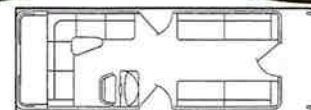

24 ft. Plan B Optional

Calypso Standard Features

- 1 1/4" Anodized Wall Railings
- 22" Pontoons
- All Aluminum Framed Seat Boxes
- High Density Plastic Seat Back Frames
- Deluxe Bimini Top w/New "Coast Guard" Weather Resistant Fabric

- Standard Fiberglass Helmstand w/European Console including Fuel Gauge, Tachometer, Voltmeter & Maxxima 600 AM/FM Cassette Stereo
- 12 Gallon Built-In Tank
- Padded Sundeck with Rail
- Rear Bench
- Rectangular Table
- Flip Flop Seat

- 2 Bow Benches
- Windshield
- Captain's Love Seat
- Radius Front Deck Corners
- Bow Rails

Options

- Wraparound Rear Seating
- Seat Covers
- Mooring Covers
- Dock Lights

- Privacy Curtain
- Fish/Depth Finder
- Stainless Steel Steering Wheel
- Pre Rig
- Aluminum Deck
- Side Keels
- Ladder
- Tilt Steering
- Grill

Specifications	20 ft.	24 ft.
Pontoon Length	20 ft.	24 ft.
Pontoon Diameter	22 in.	22 in.
Deck Length	20 ft.	24 ft.
Deck Width	8 ft.	8 ft.
Weight w/Furniture	1,560 lbs.	1,680 lbs.
Max. Wt. Capacity	2,055 lbs.	2,440 lbs.
Max. No. of Persons	9	14
Max. Engine H.P.	75 H.P.	120 H.P.

Color Choices: • Island Aqua • Sunset Burgundy
• Misty Blue • Hunter Green