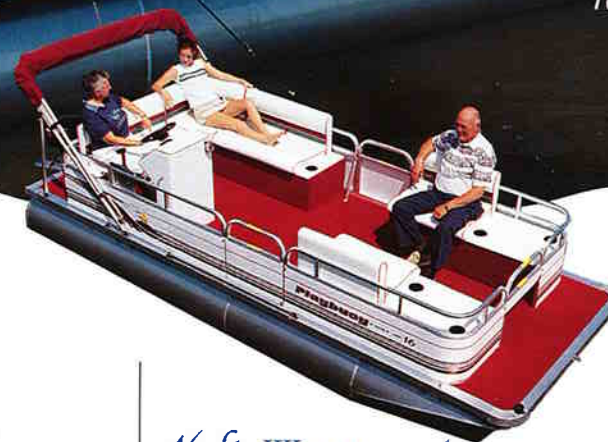

16 ft. Family

16 ft. Wraparound

Specifications	16 ft.
Pontoon Length	16 ft.
Pontoon Diameter	22 in.
Deck Length	16 ft.
Deck Width	8 ft.
Weight w/Furniture	780 lbs.
Max. Wt. Capacity	1,575 lbs.
Max. No. of Persons	6
Max. Engine H.P.	30 H.P.

Color Choices: • Rustic Burgundy • Bay Blue
• Spartan Green • Hunter Green