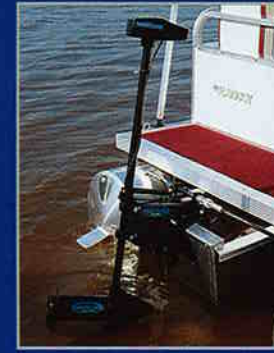

Trolling Motor

Neptune remote electric transom mount trolling outboard motor.