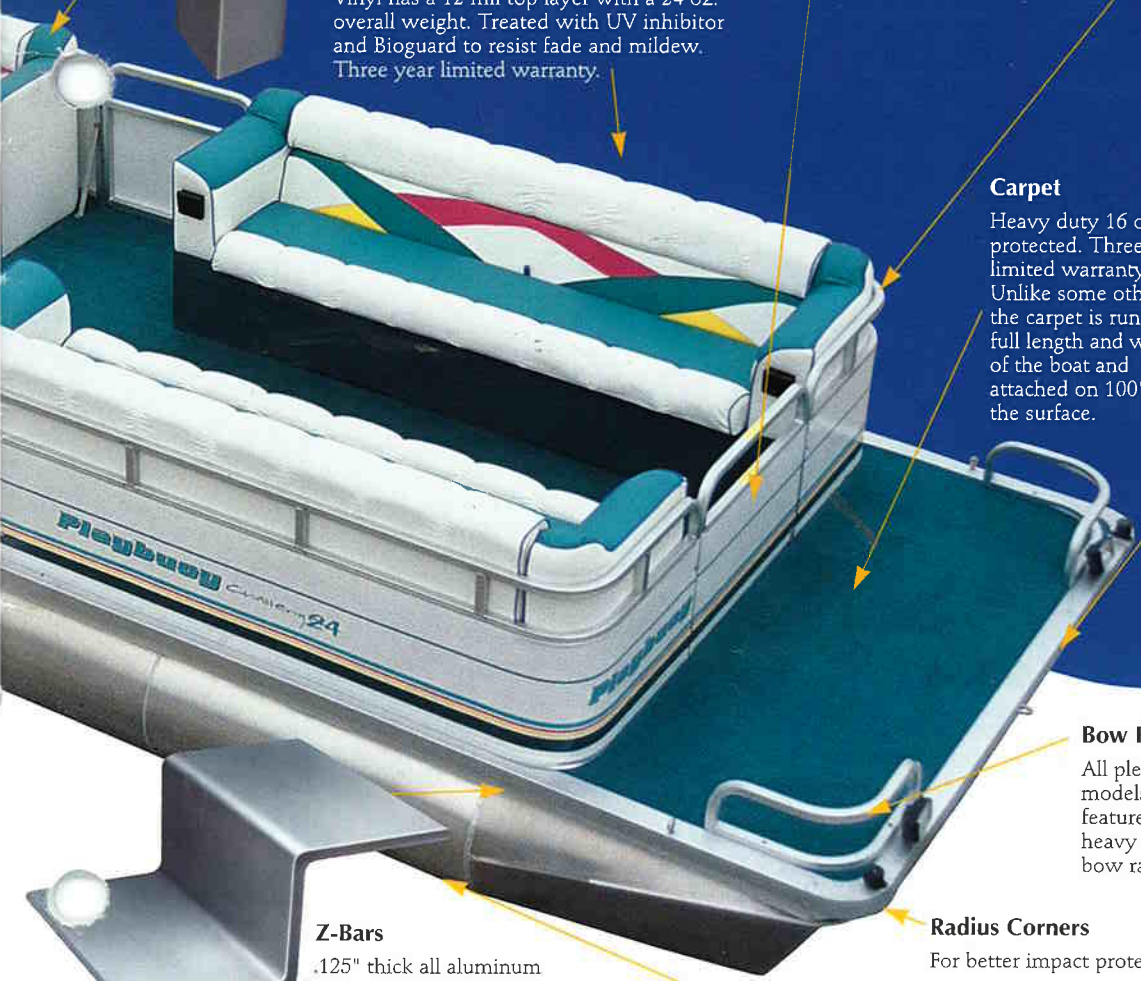

### Z-Bars

.125" thick all aluminum heavy duty crossbars are bolted to the pontoons with stainless steel bolts, nuts and washers for outstanding support.

### Nose Cone

The absolute strongest in the industry. The one-piece construction makes it virtually impossible to break off a splash fin. The double wrapped leading edge provides maximum impact protection. The entire cone is tapered and inserted in the tube for even more strength.

# Yachtsman

Playbuoy

20 ft.

24 ft.

24 ft.

The prestigious Playbuoy Yachtsman continues its tradition of luxury, features, and style. An all new interior features plush, rolled seats, refreshment center, large privacy station & an exciting new fiberglass Admiral's helm, including weatherband stereo, full gauge package, and depth sounder. It's long list of standard accessories include mooring or seat cover, ladder, bow sleeper beds, propane grill, cooler and docklights. The durable Yachtsman also features 23" Pontoon tubes with attractive full risers.