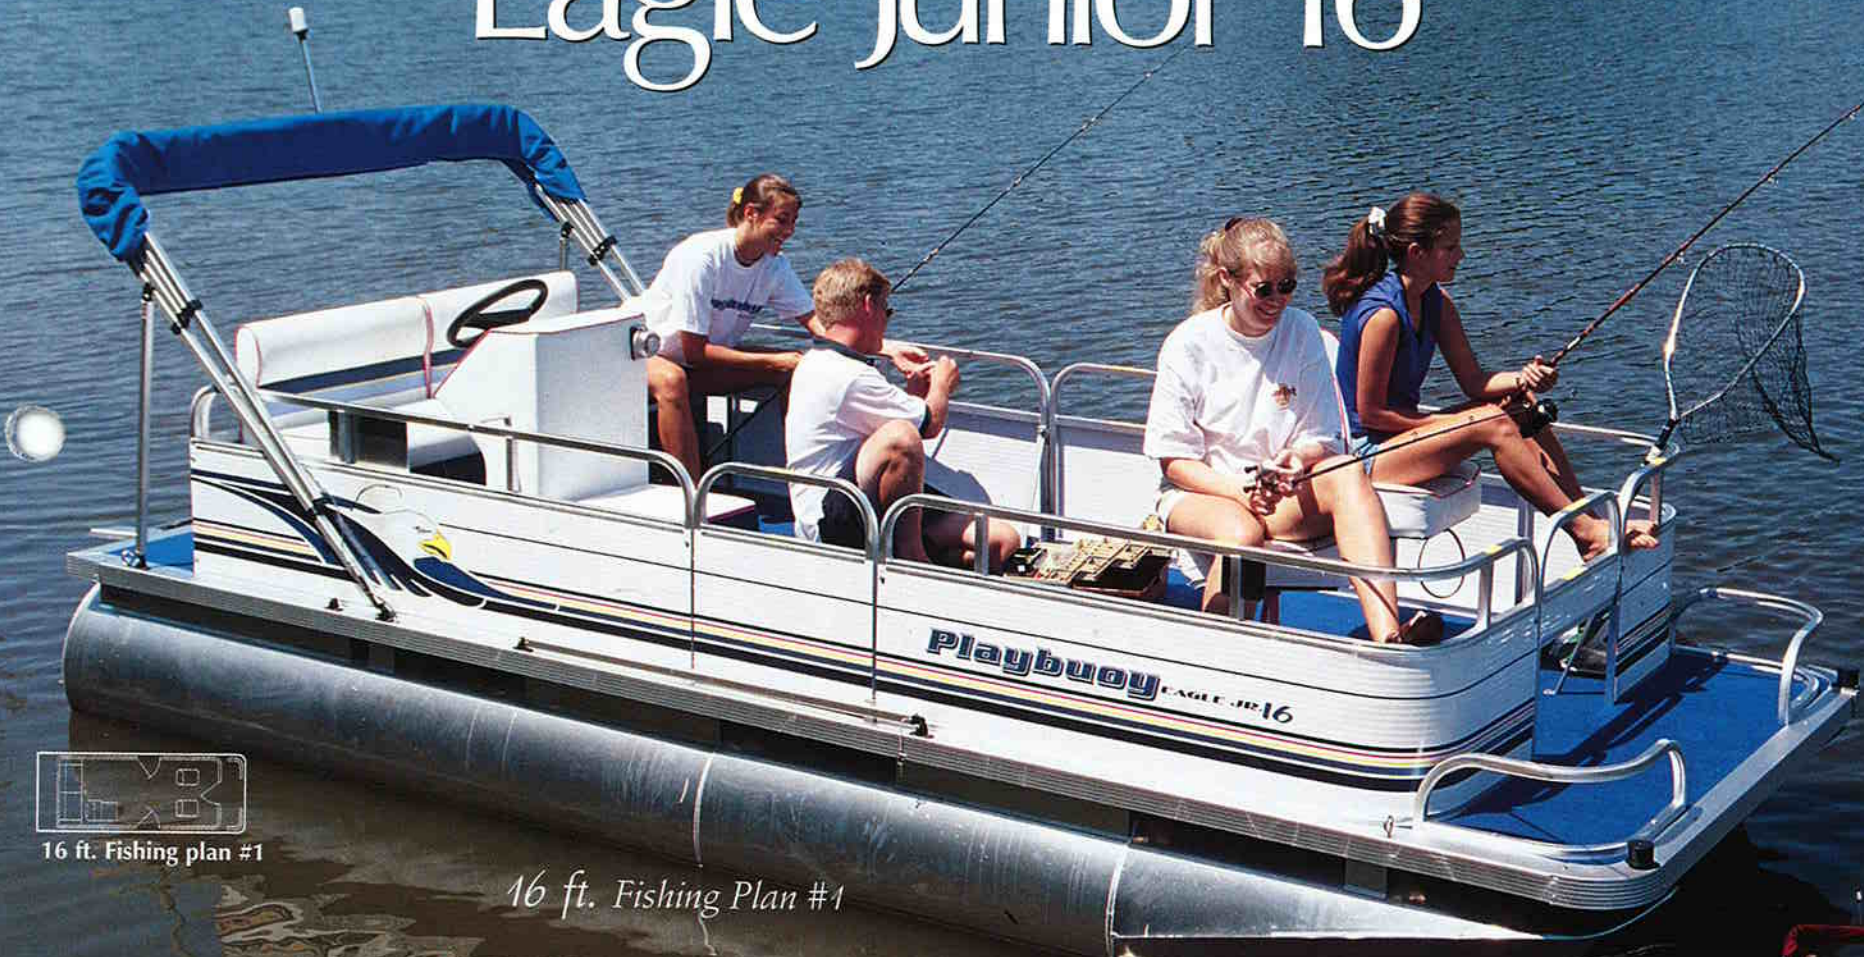

Eagle Junior 16'