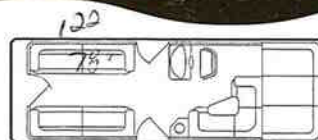

Inboard/Outboard—For those who want the very best.

24 ft. I/O Yachtsman