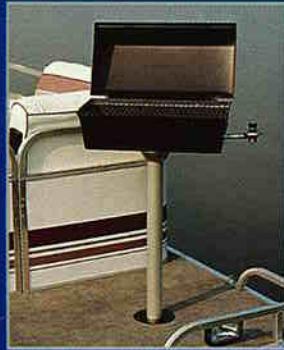

# Accessories

**CD Player**

**Handicap Ramp**

**Dock Light**

Increase your vision as you approach shore for nighttime docking.

**Grill**

Take your cookout to your favorite island when you use the removable deck mounted grill.