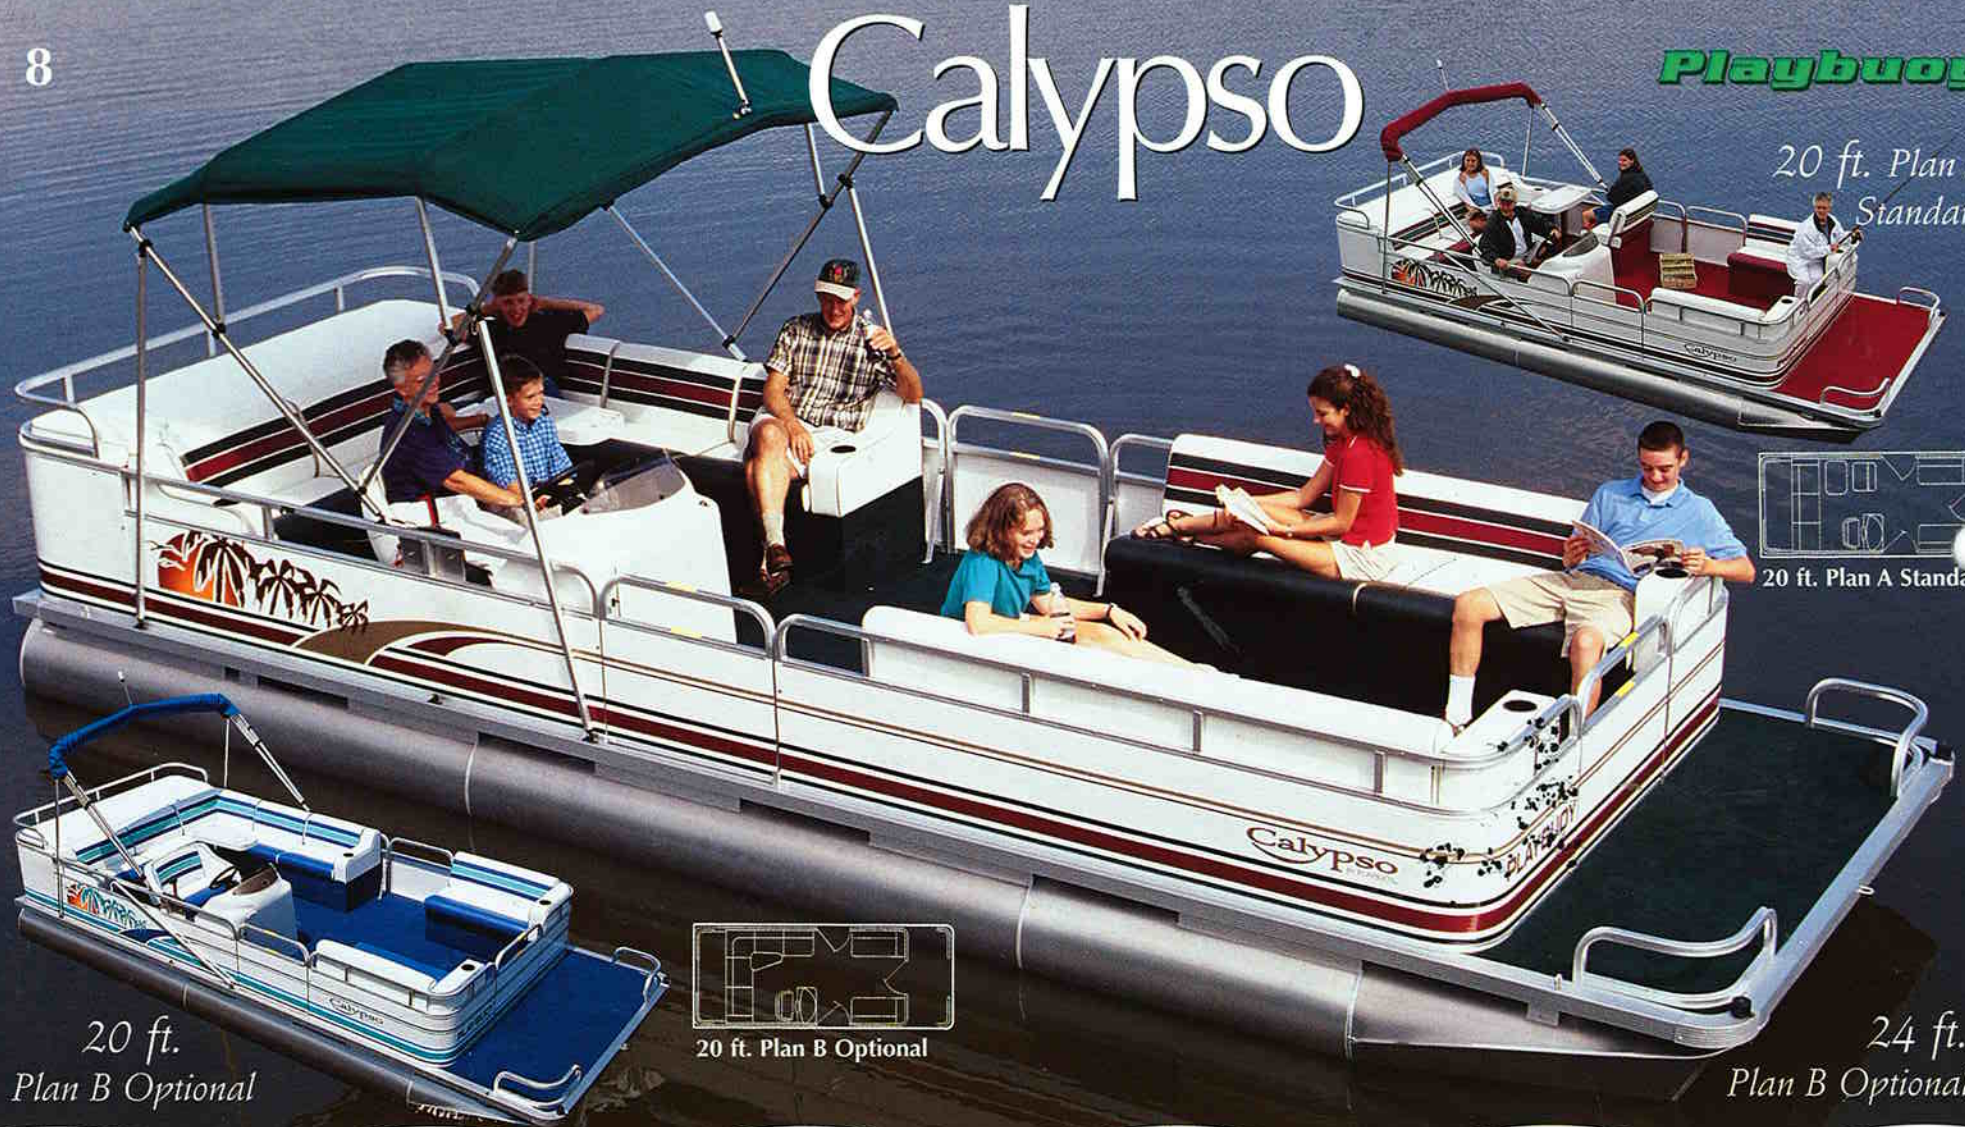

20 ft.
Plan B Optional

24 ft.
Plan B Optional