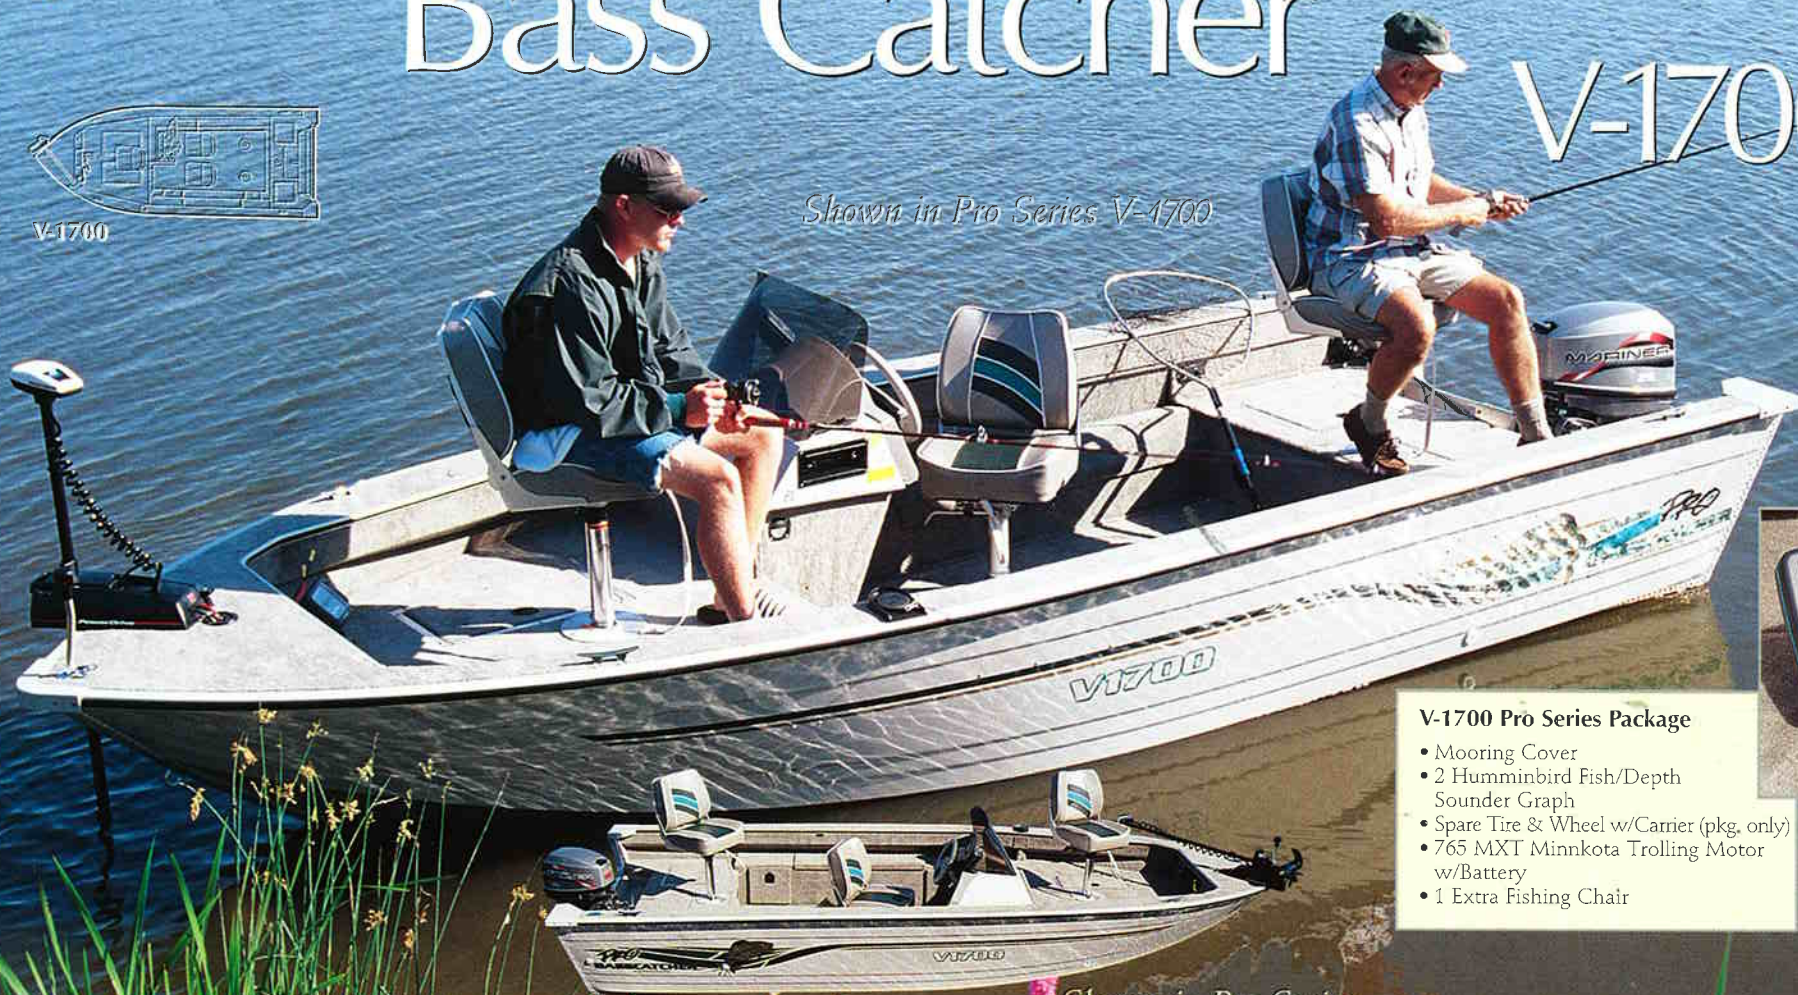

Bass Catcher

V-1700

Shown in Pro Series V-1700

Wide Eye
Fish Finder

V-1700 Pro Series Package

- Mooring Cover
- 2 Humminbird Fish/Depth Sounder Graph
- Spare Tire & Wheel w/Carrier (pkg. only)
- 765 MXT Minnkota Trolling Motor w/Battery
- 1 Extra Fishing Chair

Shown in Pro Series

This is an exciting time! You're about to make a commitment to your love of the outdoors and your love of fishing. The Bass Catcher V-1700 will keep that excitement going for years to come. First, you want quality and the V-1700 has it. The standard Aluminum floor will last & last, the double riveted construction is the best you can buy, the reverse chine and full "V" keel provides the smoothest, driest ride you will ever experience. Next you want a roomy but equipped interior. Fish from the front or rear casting platform in one of three standard fishing chairs. Easily work your fish up & down the large open interior. Then put your catch in the easy to access, 20-gallon side livewell or the 10-gallon rear livewell. Choose the Fun Series or go pro with the Pro Series equipment package.

V 1700 Fun Series Features

- Level Flotation
- Console Custom Molded
- 3 Fishing Chairs w/Pedestal
- 5 Fishing Floor Bases
- 2 Livewells—20 Gallon Port and 10 Gallon Stern
- Complete Navigation Lighting
- Courtesy Lighting
- Speedometer
- Fuel Gauge
- Voltmeter
- Marine Slate Gray Carpeting

- 4 Cleats
- Rod Locker Starboard
- Fuses
- Bow & Stern Storage Area
- Glove Box
- Bilge Pump
- Bow Tackle Trays
- Bow Trolling Plug
- 19 Gallon Built-In Fuel System
- Floor System Aluminum
- Windshield
- Horn
- Audio System AM/FM Stereo Tape with 2 Speakers

Options

- Mooring Cover
- Extra Fishing Chair
- Humminbird Fish/Depth Sounder
- Trolling Motor 765 MXT w/Battery

High-Quality Construction

- Double Riveted Hull Construction for Maximum Strength
- Complete "V" Keel Bow to Stern for Excellent Handling
- Double Reinforced Keel for Maximum Impact Protection

- Unique Integrated Side Splash Deflectors for Better Lift and a Drier Ride
- Heavy Duty Reinforced Transom w/Integrated Aluminum Splash Well
- Heavy Duty Sidewalls of Aircraft Grade Aluminum
- Reinforced Corners for Impact Protection
- Double Coated, High Gloss, Baked-On Marine Enamel Finish

Specifications

	V-1700
Length	17 ft.
Beam	80 in.
Bow Depth	36 in.
Transom Height	20 in.
BIA Max. H.P.	125 H.P.
BIA Rated Cap.	1,310 lbs.
Approx. Weight	900 lbs.

Color Choices: • Burgundy
• Hunter Green