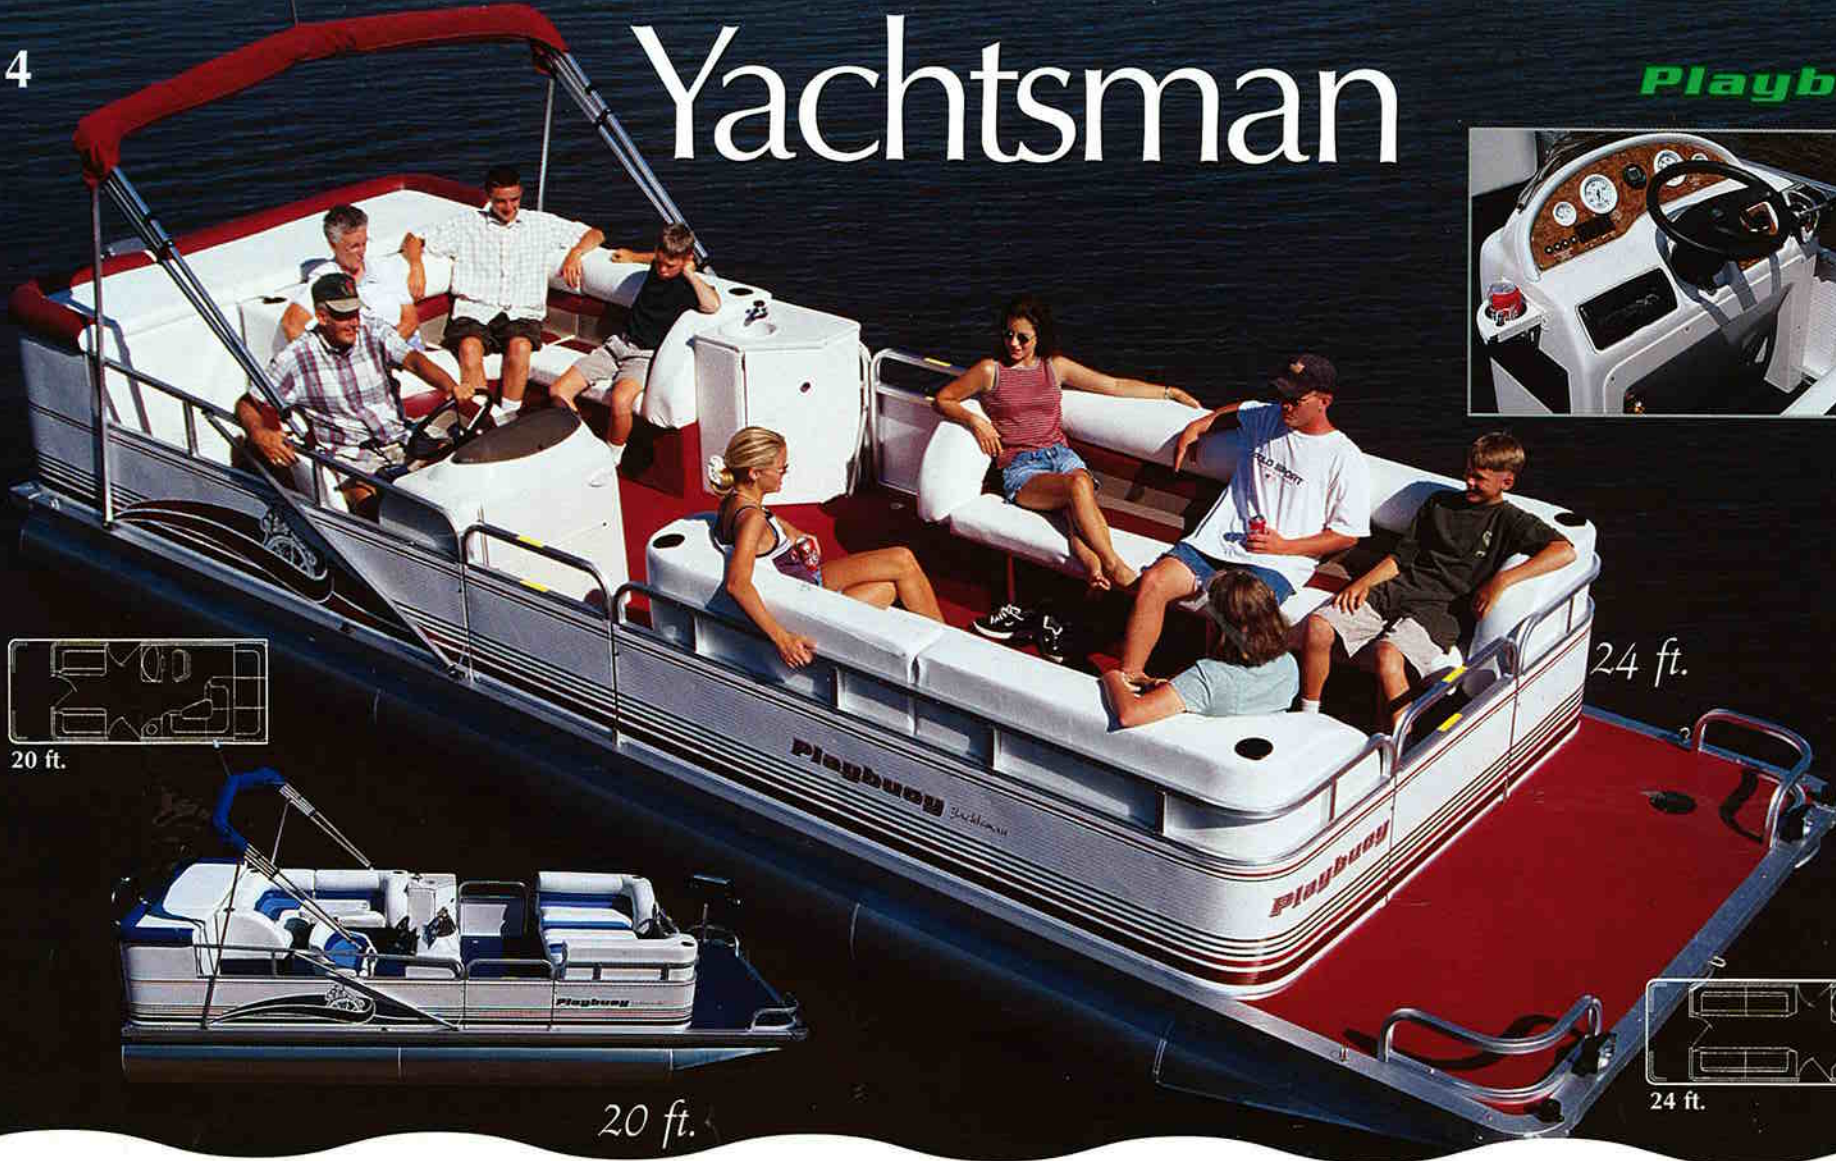

# You have discovered Playbuoy Pontoons

Come discover the quality, excitement, value and dedication to your happiness that comes only with a Playbuoy pontoon boat.

### U-Bar

Exclusive double U-Bar construction .250" thick U-Bars are strategically placed at the very front of the deck for impact resistance and at the motor pod to eliminate motor flex.

Ask your dealer about Mercury, Mariner and Force Outboard packages with your boat and trailer.

# Yachtsman

Playbuoy

20 ft.

24 ft.

24 ft.

The prestigious Playbuoy Yachtsman continues its tradition of luxury, features, and style. An all new interior features plush, rolled seats, refreshment center, large privacy station & an exciting new fiberglass Admiral's helm, including weatherband stereo, full gauge package, and depth sounder. It's long list of standard accessories include mooring or seat cover, ladder, bow sleeper beds, propane grill, cooler and docklights. The durable Yachtsman also features 23" Pontoon tubes with attractive full risers.

- Tilt Steering
- Deluxe Fiberglass Admiral's Helm with Woodgrain Dash Featuring Full Instrumentation Maxxima 725 Deluxe AM/FM Cassette w/ Weather Band, Auto Reverse & 4 Speakers
- In Dash Depth Sounder
- All Aluminum Seat Box Frames
- Seat Covers or Mooring Cover
- Four-Step Folding Ladder
- Grill
- Deluxe Sundeck
- Docklights
- Windshield
- Cooler
- Triangular Table
- Horn
- Fire Extinguisher
- Deluxe Bimini Top w/New "Coast Guard" Weather Resistant Fabric
- Radius Front Deck Corners
- Bow Rails