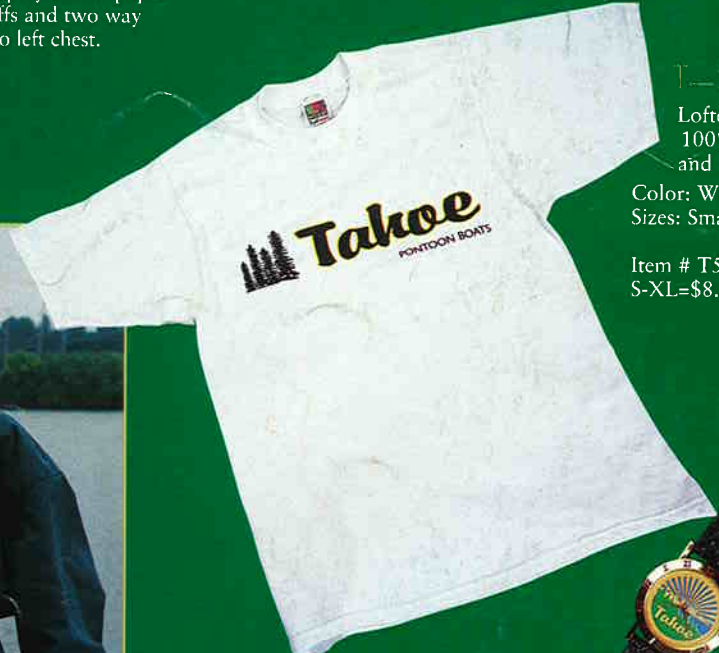

Item # T502

S-XL=\$72.95, XXL=\$75.95

T-Shirts

Lofteez from Fruit of the Loom, 6 ounce, 100% preshrunk cotton. Set-in sleeves and double needle stitching.

Color: White with full front screened logo
 Sizes: Small - XXL Large