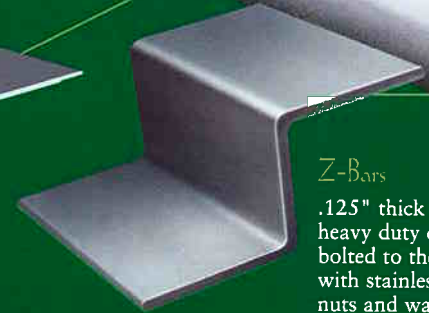

Fiberglass Captain's Stands

Beautiful, durable fiberglass captain's stands feature stylish consoles with ergonomically placed gauges and switches

Riser

Extra thick riser with flared edges provide the best possible connection to floor and tube. Back-welded for extra strength and neatness. All boats with 23" pontoons feature full length risers.

Pontoon Tube

.080" thickness H5052 aircraft aluminum alloy. Multi-baffled near each weld for maximum strength and air lock. Hand-welded to rigid standards. Neatest welds in the industry. Available in standard 22" or 23" diameter.

Heavy Duty Rub-Rail

All anodized for lasting beauty. Bolted for maximum strength. Features new "L" ridge at the bottom for superior strength.

Z-Bars

.125" thick all aluminum heavy duty crossbars are bolted to the pontoons with stainless steel bolts, nuts and washers. Outstanding support.