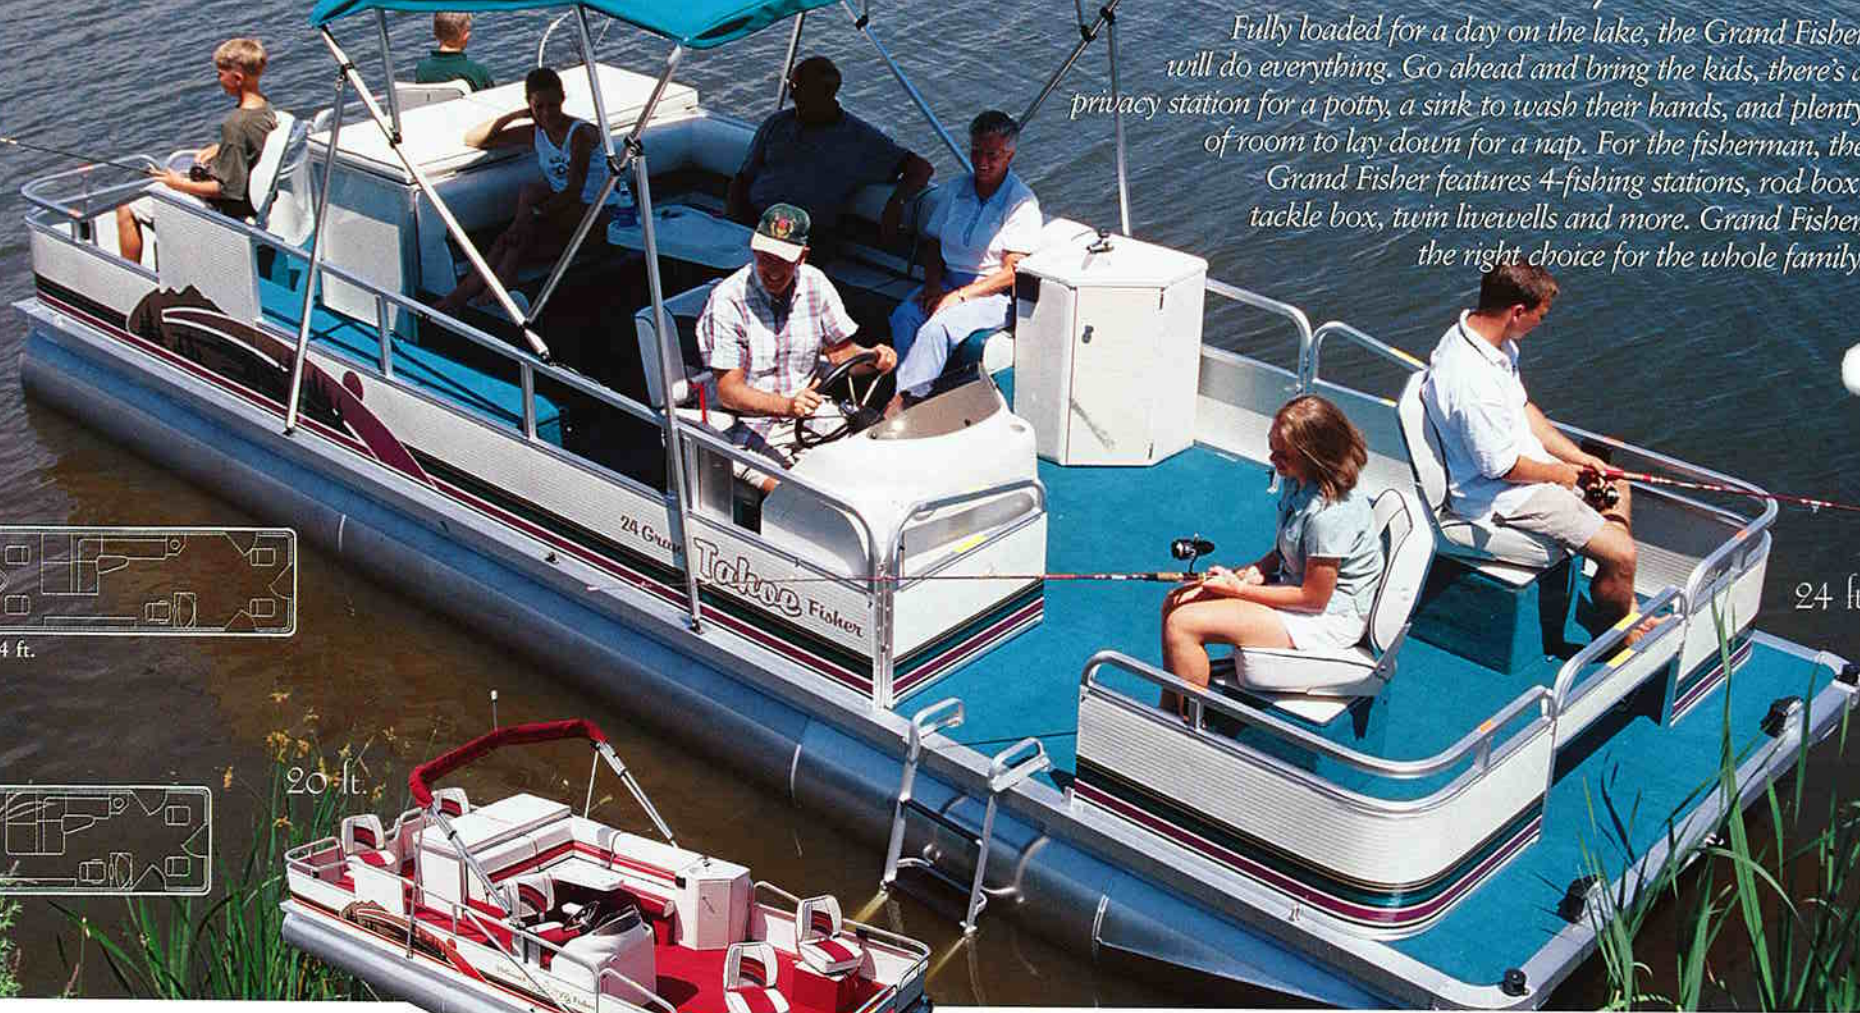

GRAND FISHER

Fully loaded for a day on the lake, the Grand Fisher will do everything. Go ahead and bring the kids, there's a privacy station for a potty, a sink to wash their hands, and plenty of room to lay down for a nap. For the fisherman, the Grand Fisher features 4-fishing stations, rod box, tackle box, twin livewells and more. Grand Fisher, the right choice for the whole family.

6

24 ft.

20 ft.

24 ft.

20 ft.

Standard Features

- 1 1/2" Anodized Wall Railings
- 23" Pontoons • Full Riser
- Heavy Duty Plastic Frames in Seat Backs
- No Rot Aluminum Seat Box Frames
- Standard Fiberglass Helmstand w/Stylish Console & Woodgrain Dash, including Full Instrumentation w/ the Maxxima 737 AM/FM CD Player & 4 Speakers • Color Matched Bimini

- Top w/New "Coast Guard" Weather Resistant Fabric • Sundeck
- Triangular Table • Stainless Steel Steering Wheel • 24 Gallon Fuel Tank • Tilt Steering • Rod Box • Tackle Box • Cooler

- Horn • Ladder • Refreshment Center
- 1 Large Livewell - Rear • 1 Small Livewell - Fwd. • 2 Battery Compartments
- In-Dash Fish/Depth Finder • Seat Covers
- Deluxe Captain's Chair • Deluxe Graphics
- "B" Plan Wraparound Bench • Windshield
- 4 Fish Chairs • "B" Plan Wraparound Bench • Windshield
- Docklights • Pop Up Privacy Station • Fire Extinguisher

Options

- Mooring Cover • Grill • Loveseat • Aluminum Deck
- Side Keels • Pre Rig • Hard Top • Porta-potty for Privacy Station • 765 MXT Trolling Motor

Grand Fisher Specs.

	20'	24'
Pontoon Length	20 ft.	24 ft.
Pontoon Diameter	23 in.	23 in.
Deck Length	20 ft.	24 ft.
Deck Width	8 ft.	8 ft.
Weight w/Furniture	1,760 lbs.	1,970 lbs.
Max. Wt. Capacity	2,300 lbs.	2,800 lbs.
Max. No. of Persons	12	14
Max. Engine H.P.	90 H.P.	125 H.P.