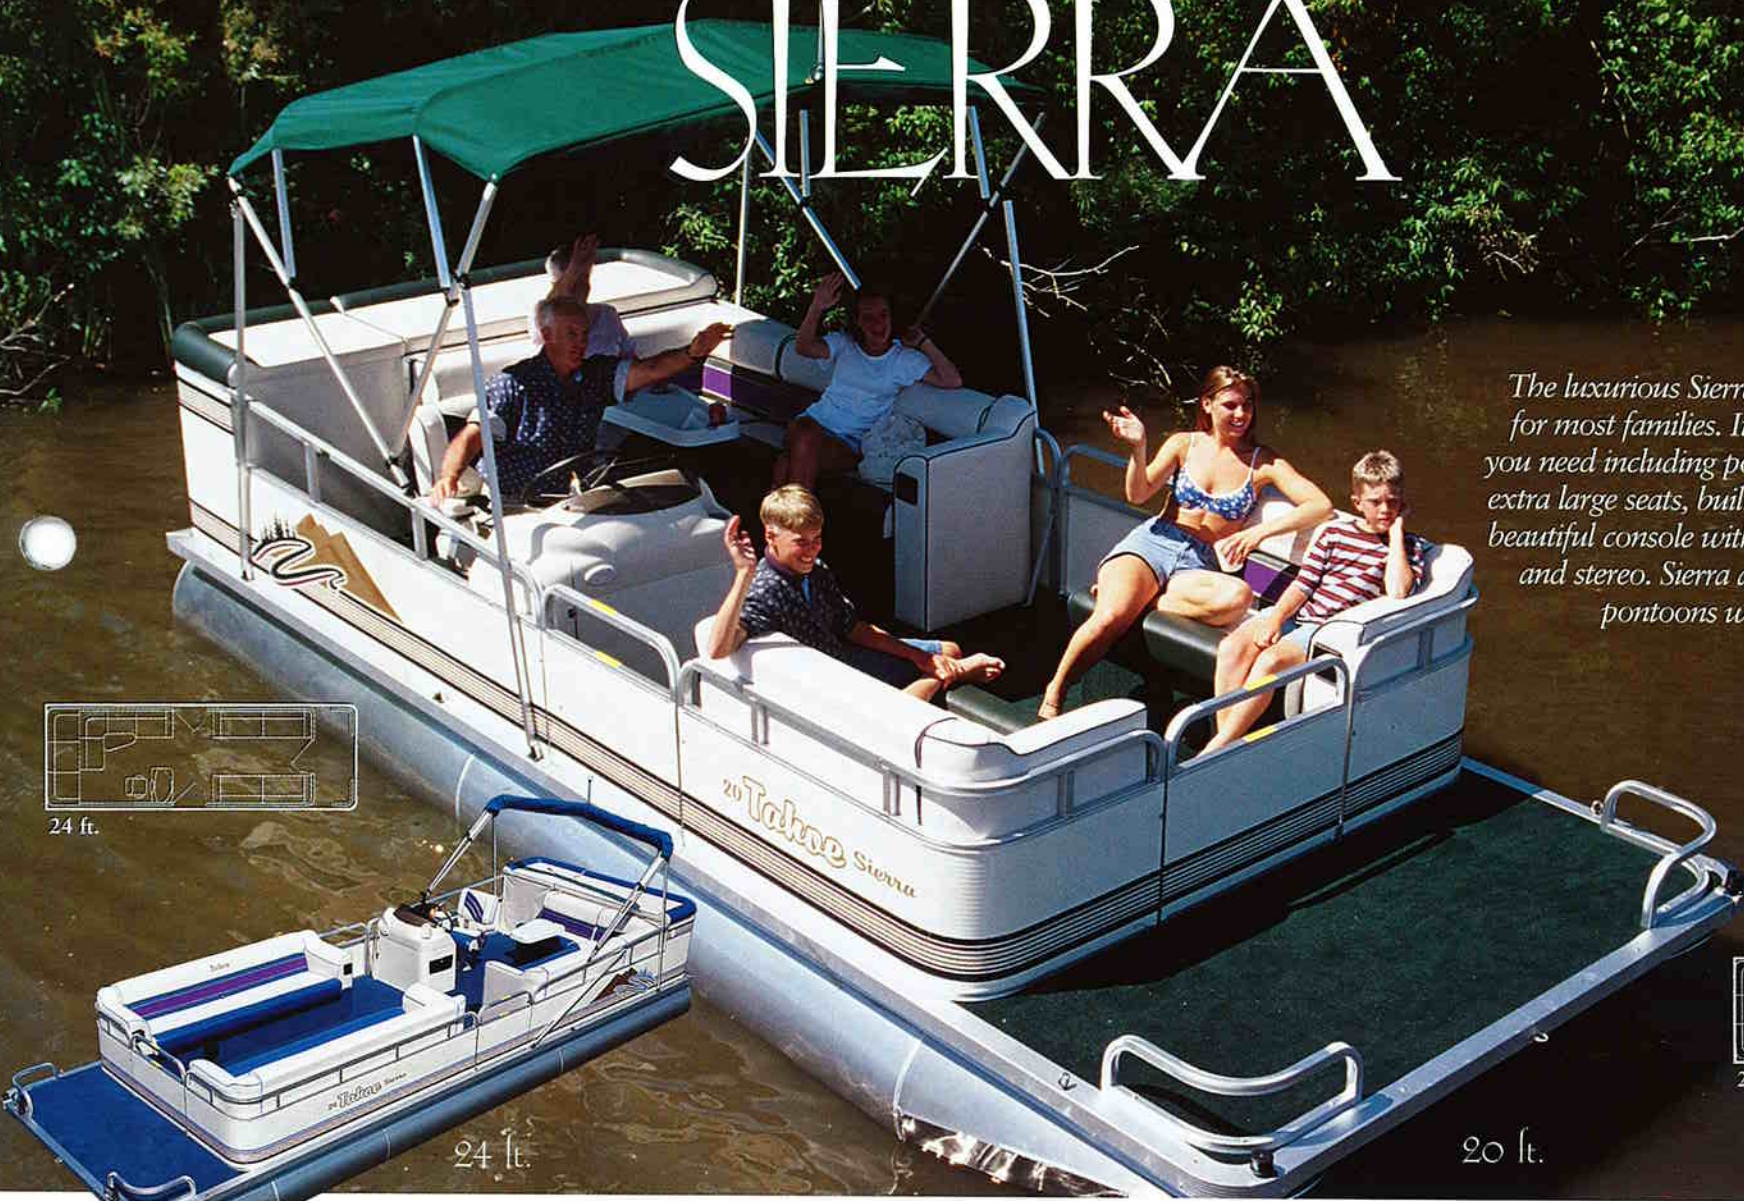

SIERRA

The luxurious Sierra is the right pontoon for most families. It has all the standards you need including pop up privacy station, extra large seats, built in 24 gallon tank & beautiful console with full instrumentation and stereo. Sierra also has 23" diameter pontoons with durable full risers.