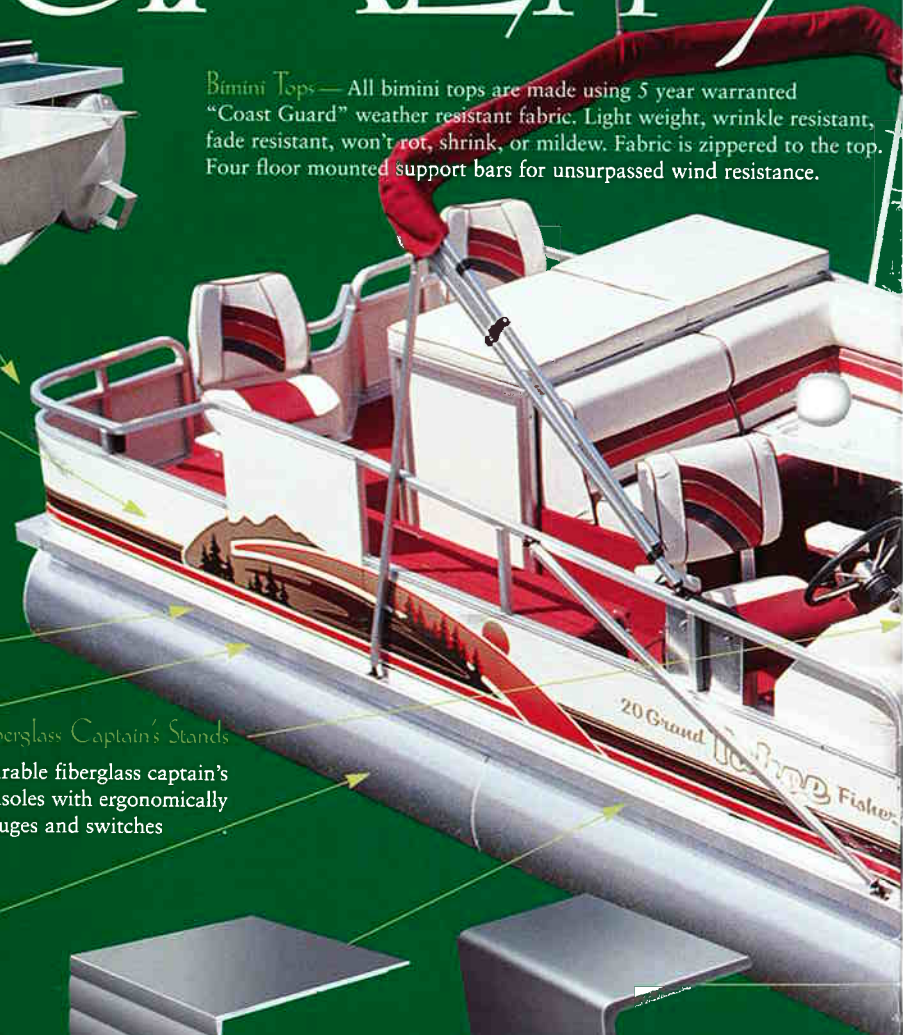

Fiberglass Captain's Stands

Beautiful, durable fiberglass captain's stands feature stylish consoles with ergonomically placed gauges and switches

Riser

Extra thick riser with flared edges provide the best possible connection to floor and tube. Back-welded for extra strength and neatness. All boats with 23" pontoons feature full length risers.

- Top w/New "Coast Guard" Weather Resistant Fabric • Sundeck
- Triangular Table • Stainless Steel Steering Wheel • 24 Gallon Fuel Tank • Tilt Steering • Rod Box • Tackle Box • Cooler

- Horn • Ladder • Refreshment Center
- 1 Large Livewell - Rear • 1 Small Livewell - Fwd. • 2 Battery Compartments
- In-Dash Fish/Depth Finder • Seat Covers
- Deluxe Captain's Chair • Deluxe Graphics
- "B" Plan Wraparound Bench • Windshield
- 4 Fish Chairs • "B" Plan Wraparound Bench • Windshield
- Docklights • Pop Up Privacy Station • Fire Extinguisher

24 ft.

20 ft.

24 ft.

20 ft.

Sierra 20' & 24' Standard Features

- 23" Pontoons w/Full Riser • 1 1/4" Anodized Wall Railings
- Post Free Aluminum Seat Box Frames • Heavy Duty Plastic Foam in Seat Backs • Color Matched Bimini Top w/New "Coast Guard" Weather Resistant Fabric • Standard Fiberglass Helmstand w/Stylish Console and Woodgrain Dash, Including - Full Instrumentation, Stainless Steel Steering Wheel and Maxxima 600 AM/FM Cassette Stereo w/2 Speakers • "B" Plan Wraparound Seating • Deluxe Captain's Chair • Pop Up Privacy Station

Grand Fisher Specs.	20'	24'
Pontoon Length	20 ft.	24 ft.
Pontoon Diameter	23 in.	23 in.
Deck Length	20 ft.	24 ft.
Deck Width	8 ft.	8 ft.
Weight w/Furniture	1,680 lbs.	1,950 lbs.
Max. Wt. Capacity	2,300 lbs.	2,800 lbs.
Max. No. of Persons	12	14
Max. Engine H.P.	90 H.P.	125 H.P.