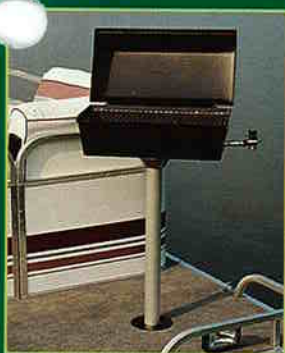

Handicap Ramp

Seat Covers

Deluxe snap-on color coordinated seat covers are available only when factory installed. (Standard on Grand Tahoe and Grand Fisher)

Stow Away Ladder

Ski Tow Bar

Grill

Take your cookout to your favorite island when you use the removable deck mounted grill.

Aluminum Deck

The Playbuoy aluminum deck provides a strong floor for a lifetime of enjoyment. (Available only when factory installed.)

Motor Support Bracket

Optional Enclosure (Full size only)

Dock Light

Increase your vision as you approach shore for nighttime docking.