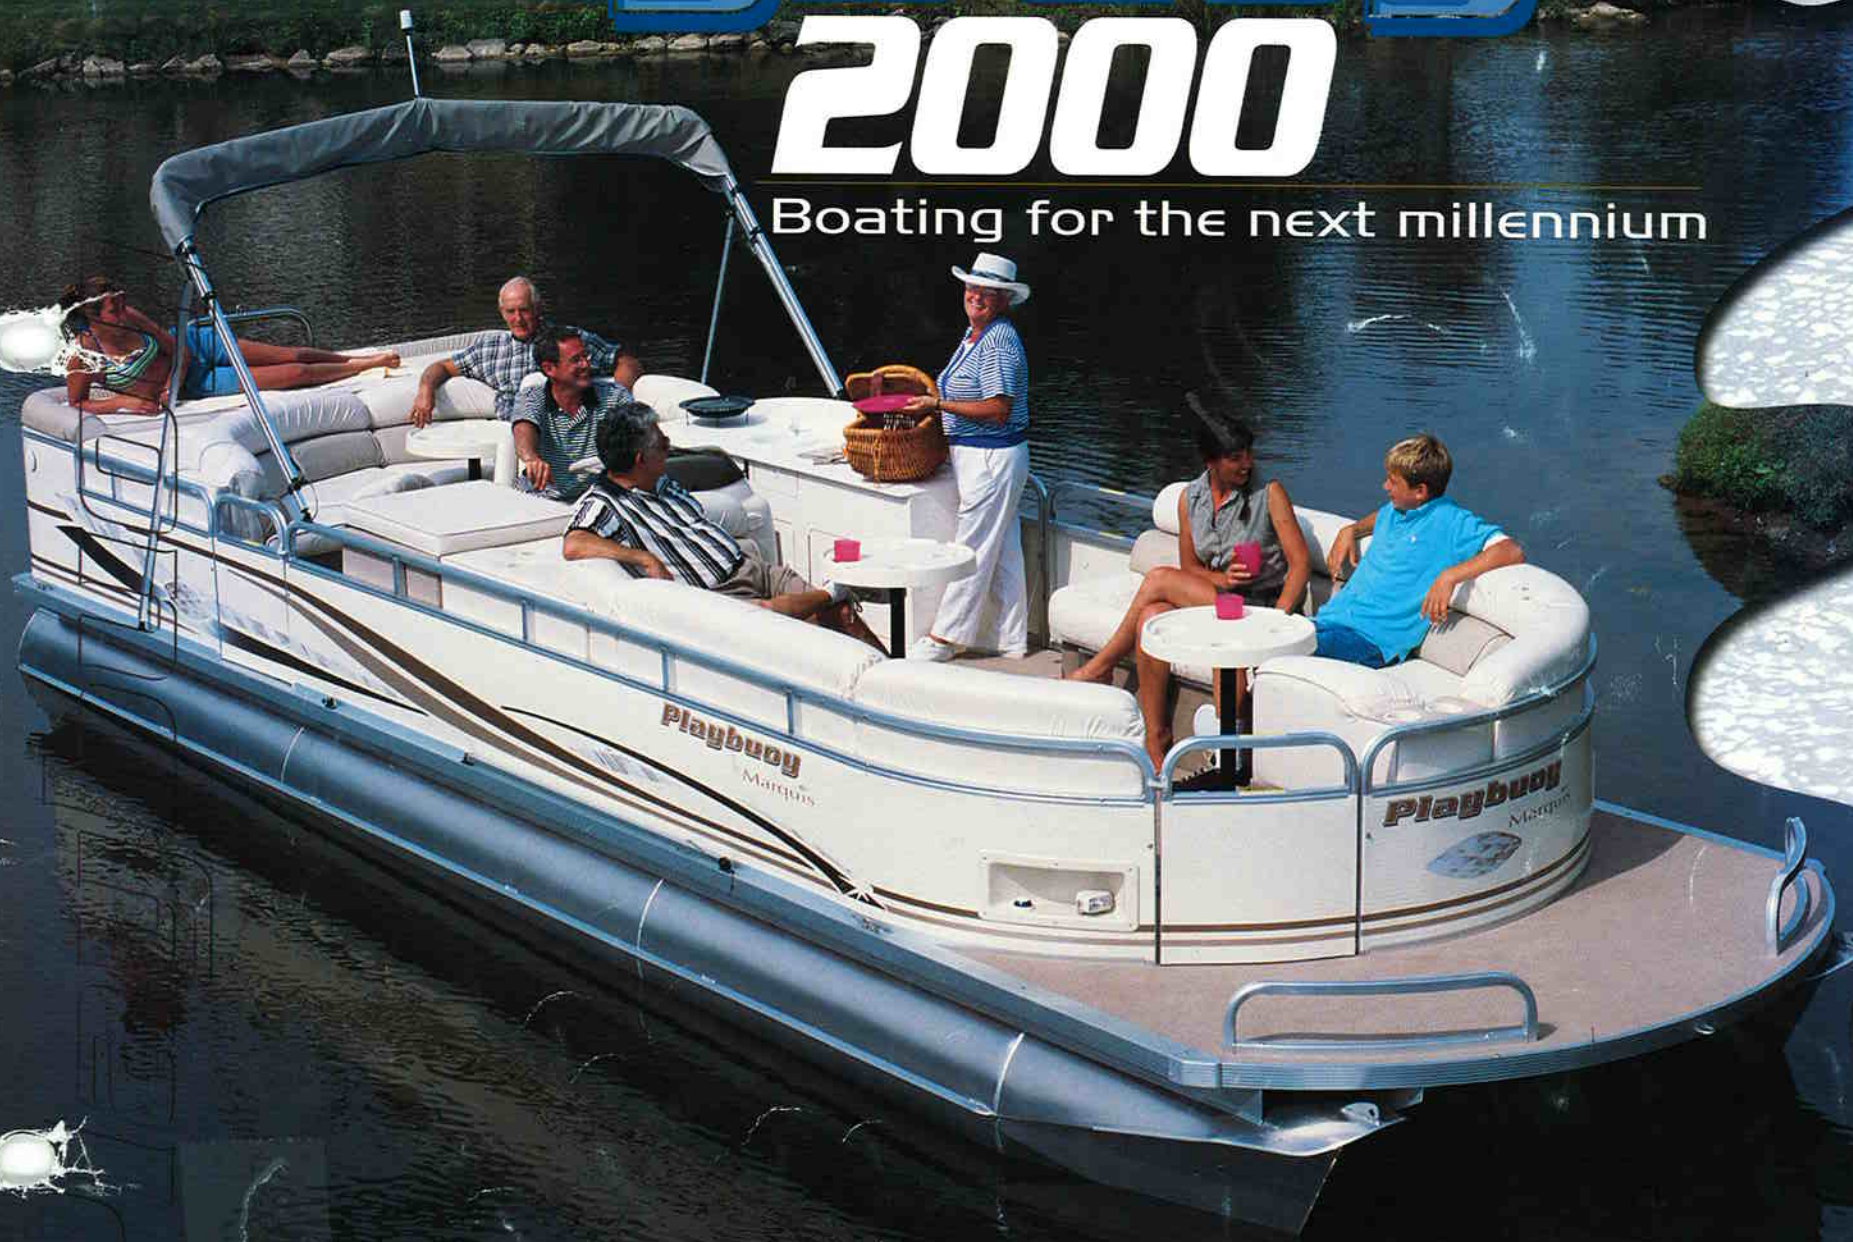

Playbuoy

2000

Boating for the next millennium

Motor Pod

.125" thickness with integrated splash fin. 2" thick aluminum sheathed transom is fully welded-not bolted. The entire pod is supported by five crossbeams.

Fish N' Fun—"The Worlds Greatest Fishing Pontoon"! Now with Playbuoy's exclusive futuristic radius design! The Playbuoy Fish N' Fun not only provides everything you want in a fishing pontoon, it is also a beautiful, spacious and fully loaded luxury cruising pontoon. Unlike most fishing pontoons, Fish N' Fun provides true comfort with deluxe seating you would normally find only on luxury cruising models. And if fishing is your passion, then Fish N' Fun is ready for you. Fish from four fishing stations, save your catch in one of the two standard livewells, and stow your tackle in the built in tackle box. This true family oriented fishing craft comes with more standard features than any in it's class. Go ahead and take the whole family. Everyone can enjoy your new Fish N' Fun!