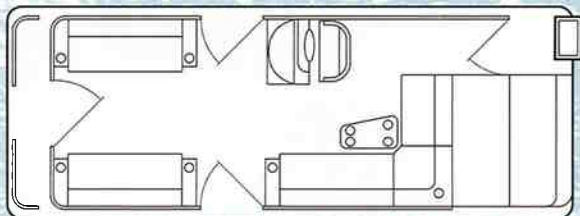

Calypso 20' 22' & 24'

Playbuoy

Standard Features

Calypso 22' with optional Elite package