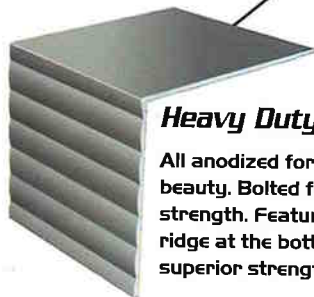

Heavy Duty Rub-Rail

All anodized for lasting beauty. Bolted for maximum strength. Features new "L" ridge at the bottom for superior strength.