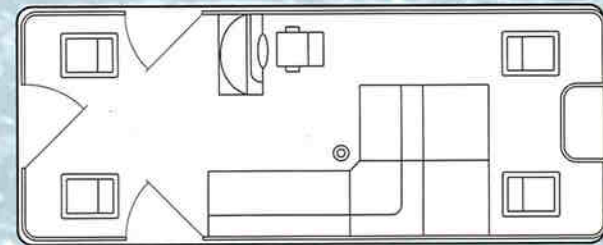

Fish N' Fun 20' Tradition