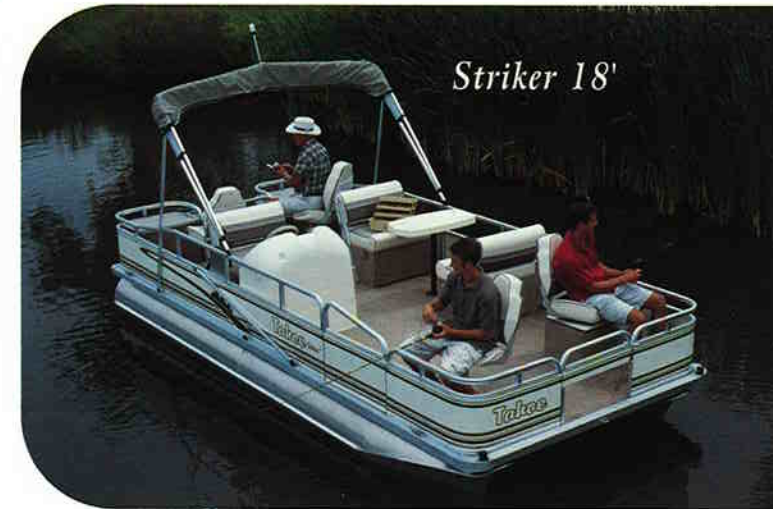

Striker 18'

Specifications

	18 ft.	20 ft.	22 ft.
Pontoon Length	18 ft.	20 ft.	22 ft.
Pontoon Diameter	23 in.	23 in.	23 in.
Deck Length	18 ft.	20 ft.	22 ft.
Deck Width	8 ft.	8 ft.	8 ft.
Weight w/Furniture	1,170 lbs.	1,520 lbs.	1,610 lbs.
Max. Wt. Capacity	1,980 lbs.	2,125 lbs.	2,250 lbs.
Max. No. of Persons	8	9	12
Max. Engine H.P.	75 H.P.	90 H.P.	115 H.P.

Takoe

Striker 18' 20' & 22'