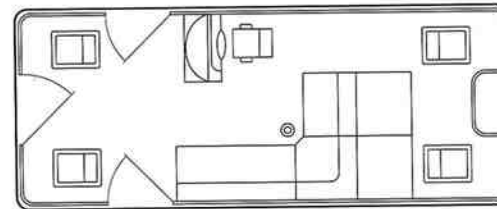

Grand Fisher Legacy 20'

Tahoe

Grand Fisher 21' & 25' & 20' Legacy