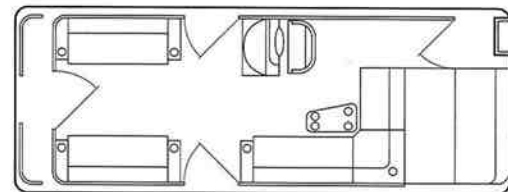

Options

- Seat Covers
- Mooring Cover
- Dock Lights
- Privacy Curtain
- Fish/Depth Finder
- Stainless Steel Steering Wheel
- Pre Rig
- Aluminum Deck
- Ladder
- Tilt Steering
- Grill
- 2 Fish chairs (Exch. For bow benches)
- Captain's Loveseat
- Rear Entry Gate with Ladder

Aspen 20'

Aspen 22'

Aspen 22' w/optional XRP Package

Specifications	20ft.	22 ft.	24ft.
Pontoon Length	20ft.	22 ft.	24ft.
Pontoon Diameter	23in.	23 in.	23in.
Deck Length	20ft.	22 ft.	24ft.
Deck Width	8ft.	8 ft.	8ft.
Weight w/Furniture	1,560 lbs.	1,610 lbs.	1,680
Max. Wt. Capacity	2,055lbs.	2,250 lbs.	2,440 lbs.
Max. No. of Persons	9	12	14
Max. Engine H.P.	90 H.P.	115 H.P.	125H.P.