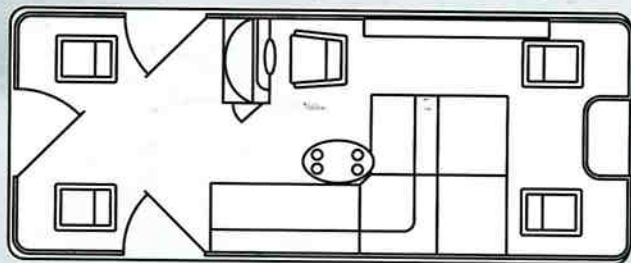

Fish N' Fun 21'

Fish N' Fun—The Worlds Greatest Fishing Pontoon! Featuring Playbuoy's exclusive futuristic radius design! The Playbuoy Fish N' Fun not only provides everything you want in a fishing pontoon, it is also a beautiful, spacious and fully loaded luxury cruising pontoon. Unlike most fishing pontoons, Fish N' Fun provides true comfort with deluxe seating you would normally find only on luxury cruising models. And if fishing is your passion, then Fish N' Fun is ready for you. Fish from four fishing stations, save your catch in one of the two standard livewells, and stow your tackle in the built in tackle box. This true family oriented fishing craft comes with more standard features than any in its class. Go ahead and take the whole family. Everyone can enjoy your new Fish N' Fun!

Fish N' Fun 21' 25' & Tradition 20'

Playbuoy

Options

- Aluminum Deck
- Grill
- Pre Rig
- Hard Top
- Porta-Potty for Privacy Station
- 765 MXT Bow Mount Trolling Motor
- Elaborate High-Back, heavily padded Admiral's chair
- Deluxe captain's chair (except Tradition)
- Seat Covers