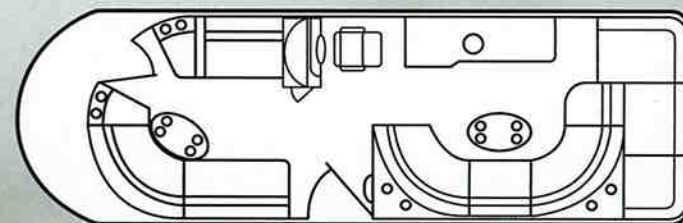

Options

- Hard Top
- Loveseat captain's chair
- Aluminum deck
- Pre rig (Binnacle Only)
- Seat Covers

Awarded Top Luxury Pontoon-By Pontoon and Deckboat Magazine

Marquise 27' Flagship