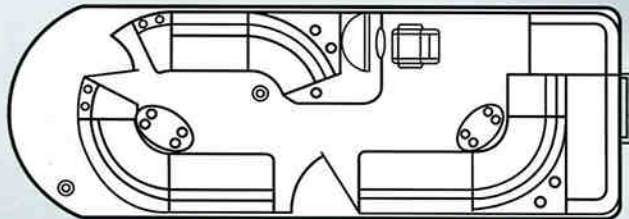

Marquise 25'