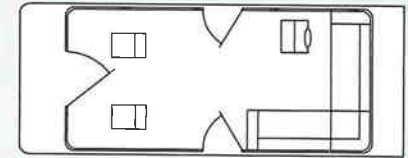

16&18x7 fish plan standard seating

- B plan wrap around bench
- 2 bow fishing chairs
- Livewell