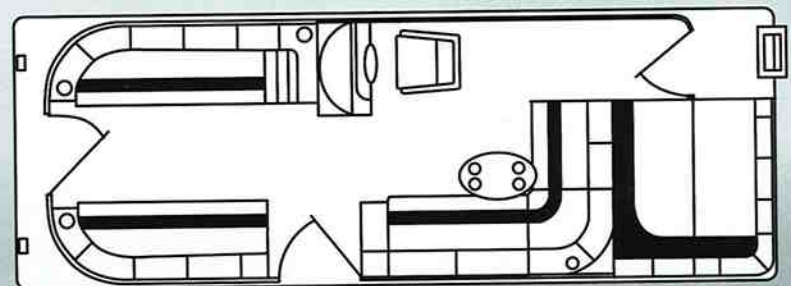

Specifications

22 ft.

Pontoon Length	22 ft.
Pontoon Diameter	24 in.
Deck Length	22 ft.
Deck Width	8 ft.
Weight w/Furniture	1,976 lbs.
Max. Wt. Capacity	2,700 lbs.
Max. No. of Persons	14
Max. Engine H.P.	125 H.P.