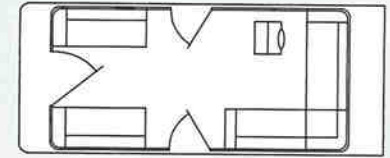

16&18x7 family plan standard seating

- B plan wrap around bench
- 2 bow benches