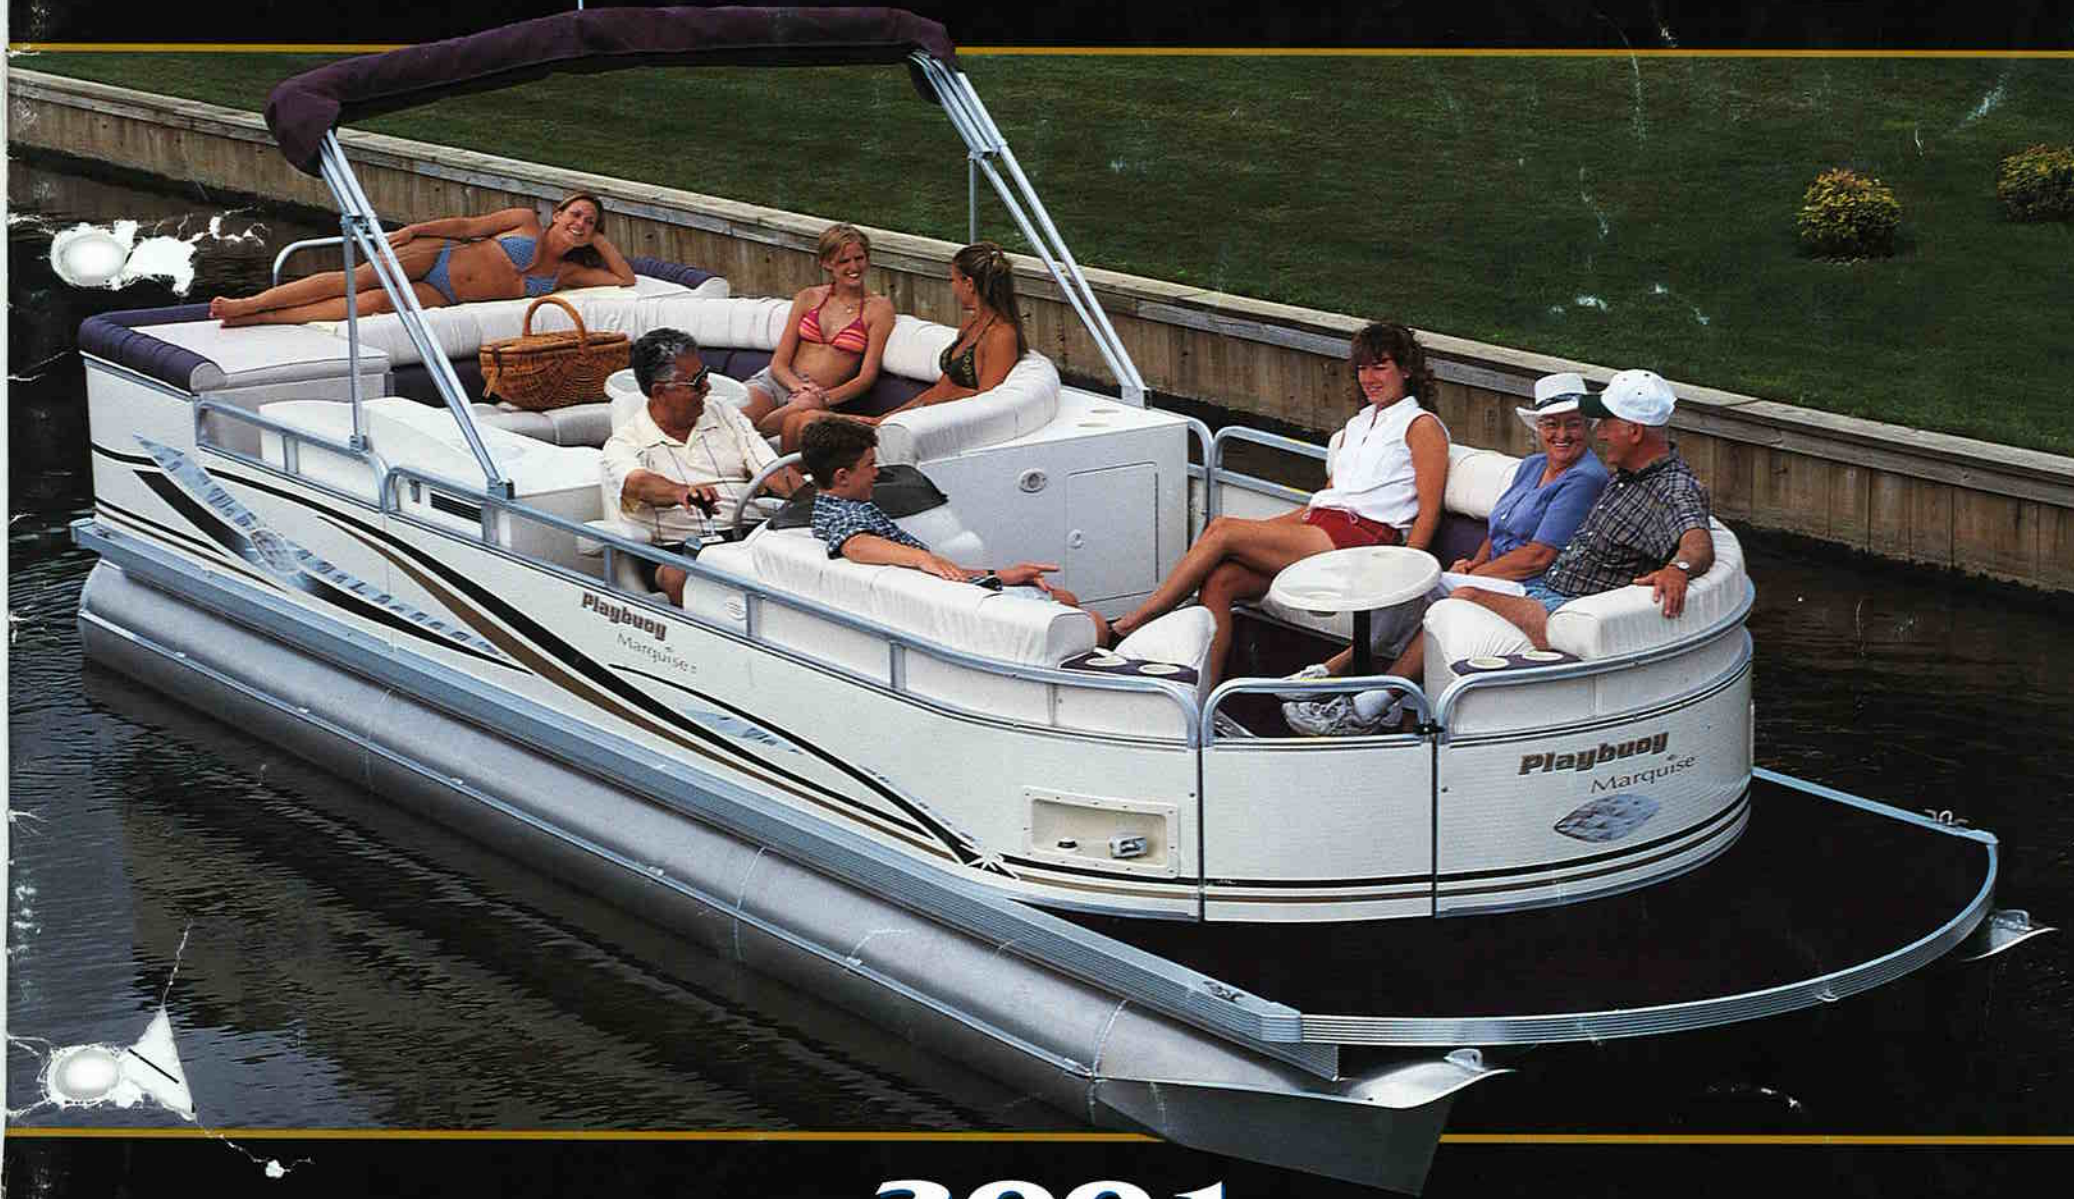

Playbuoy

2001

Motor Pod

.125" thickness with integrated splash fin. 2" thick aluminum sheathed transom is fully welded-not bolted. The entire pod is supported by five crossbeams.

Hat Stringers

Four times stronger! These heavy duty 1/4" thick bars provide the extra strength needed for today's heavier motors.

Fish N' Fun 21'

Fish N' Fun—The Worlds Greatest Fishing Pontoon! Featuring Playbuoy's exclusive futuristic radius design! The Playbuoy Fish N' Fun not only provides everything you want in a fishing pontoon, it is also a beautiful, spacious and fully loaded luxury cruising pontoon. Unlike most fishing pontoons, Fish N' Fun provides true comfort with deluxe seating you would normally find only on luxury cruising models. And if fishing is your passion, then Fish N' Fun is ready for you. Fish from four fishing stations, save your catch in one of the two standard livewells, and stow your tackle in the built in tackle box. This true family oriented fishing craft comes with more standard features than any in its class. Go ahead and take the whole family. Everyone can enjoy your new Fish N' Fun!