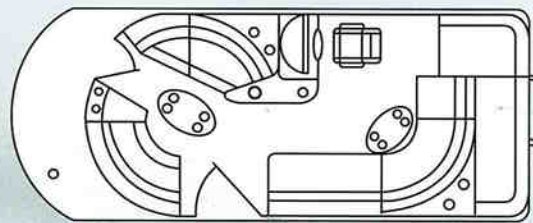

Marquise 21' & 25'

Playbuoy

Specifications	21 ft.	25 ft.	25 ft. I/O
Pontoon Length	20 ft.	24 ft.	24 ft.
Pontoon Diameter	27 in.	27 in.	27 in.
Deck Length	21 ft.	25 ft.	25 ft.
Deck Width	8 1/2 ft.	8 1/2 ft.	8 1/2 ft.
Weight w/Furniture	1,750 lbs.	1,990 lbs.	3,284 lbs.
Max. Wt. Capacity	2,300 lbs.	2,800 lbs.	2,671 lbs.
Max. No. of Persons	12	14	14
Max. Engine H.P.	115 H.P.	135 H.P.	190 H.P.

Marquise 21'