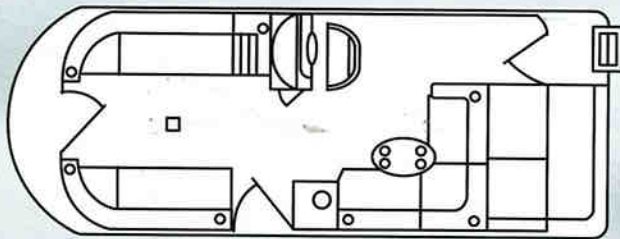

Yachtsman 23' Elite

The Yachtsman 23' Elite features the same prestigious look and standards as the 21' and 25' but with a unique floor plan. The 23' Elite gives you the convenience of a rear entry gate with ladder along with a side mounted privacy station. The Elite is a delightful blend of style and function.

Yachtsman 23' Elite

Playbuoy

Options

- Hard Top
- Aluminum deck
- Pre Rig
- Porta-Potty for Privacy Station
- Livewell Under Bow Bench
- Elaborate High-Back heavily padded, Admiral's chair
- Deluxe Captain's chair
- Ski tow bar
- Seat Covers