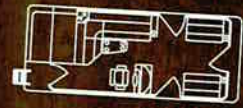

Captain's Chair

Privacy Station

Rear Entry
(Standard)

Full Rear Bench

Elite

Rear Fish

Angler

Fish