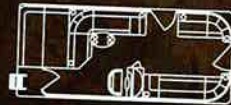

Boat Model and Size

Sierra 20'

Sierra 22'

Sierra 24'

Privacy Station

Rear Entry
(Standard)

Full Rear Bench

Elite

Rear Fish

Fish N Fun

Angler

Patio (24' Only)

NOTE: Patio Interior Subject to Upcharge.