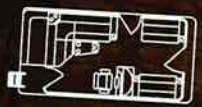

Captain's Chair

Privacy Station

Rear Entry
(Standard)

Full Rear Bench

Elite

Rear Fish

Angler

Fish