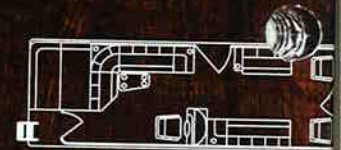

NOTE: Patio Interior Subject to Upcharge.