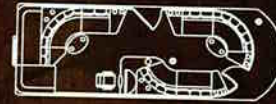

Ski Tow Bar

Boat Model and Size

Privacy Station
(Standard)

Rear Entry

Full Rear Bench

Elite

Summit 23'

Summit 25'