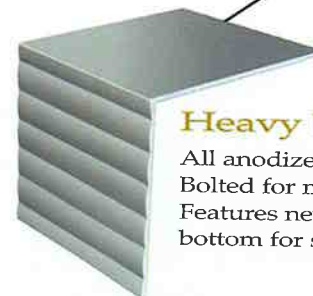

Heavy Duty Rub-Rail

All anodized for lasting beauty. Bolted for maximum strength. Features new "L" ridge at the bottom for superior strength.