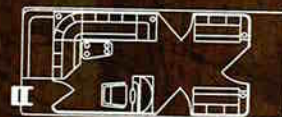

Lounge Arm

Boat Model and Size

Aspen 18'

Aspen 20'

Aspen 22'

Aspen 24'

Privacy Station

Rear Entry
(Standard)