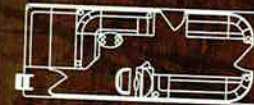

Boat Model and Size

Sierra 20'

Sierra 22'

Sierra 24'

Privacy Station

Rear Entry
(Standard)

Full Rear Bench

Elite

Rear Fish

Fish N Fun

Angler

Patio (24' Only)

NOTE: Patio Interior Subject to Upcharge.