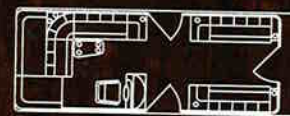

Lounge Arm

Boat Model and Size

Aspen 18'

Aspen 20'

Aspen 22'

Aspen 24'

Privacy Station

Rear Entry
(Standard)