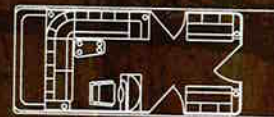

Full Rear Bench