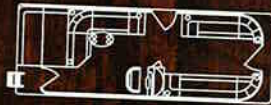

Boat Model and Size

Sierra 20'

Sierra 22'

Sierra 24'

Privacy Station

Rear Entry
(Standard)

Full Rear Bench

Elite

Rear Fish

Fish N Fun

Angler

Patio (24' Only)

NOTE: Patio Interior Subject to Upcharge.