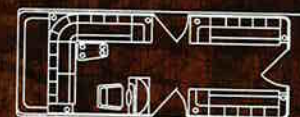

Full Rear Bench