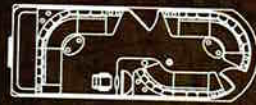

Ski Tow Bar

Boat Model and Size

Privacy Station
(Standard)

Rear Entry

Full Rear Bench

Elite

Summit 23'

Summit 25'