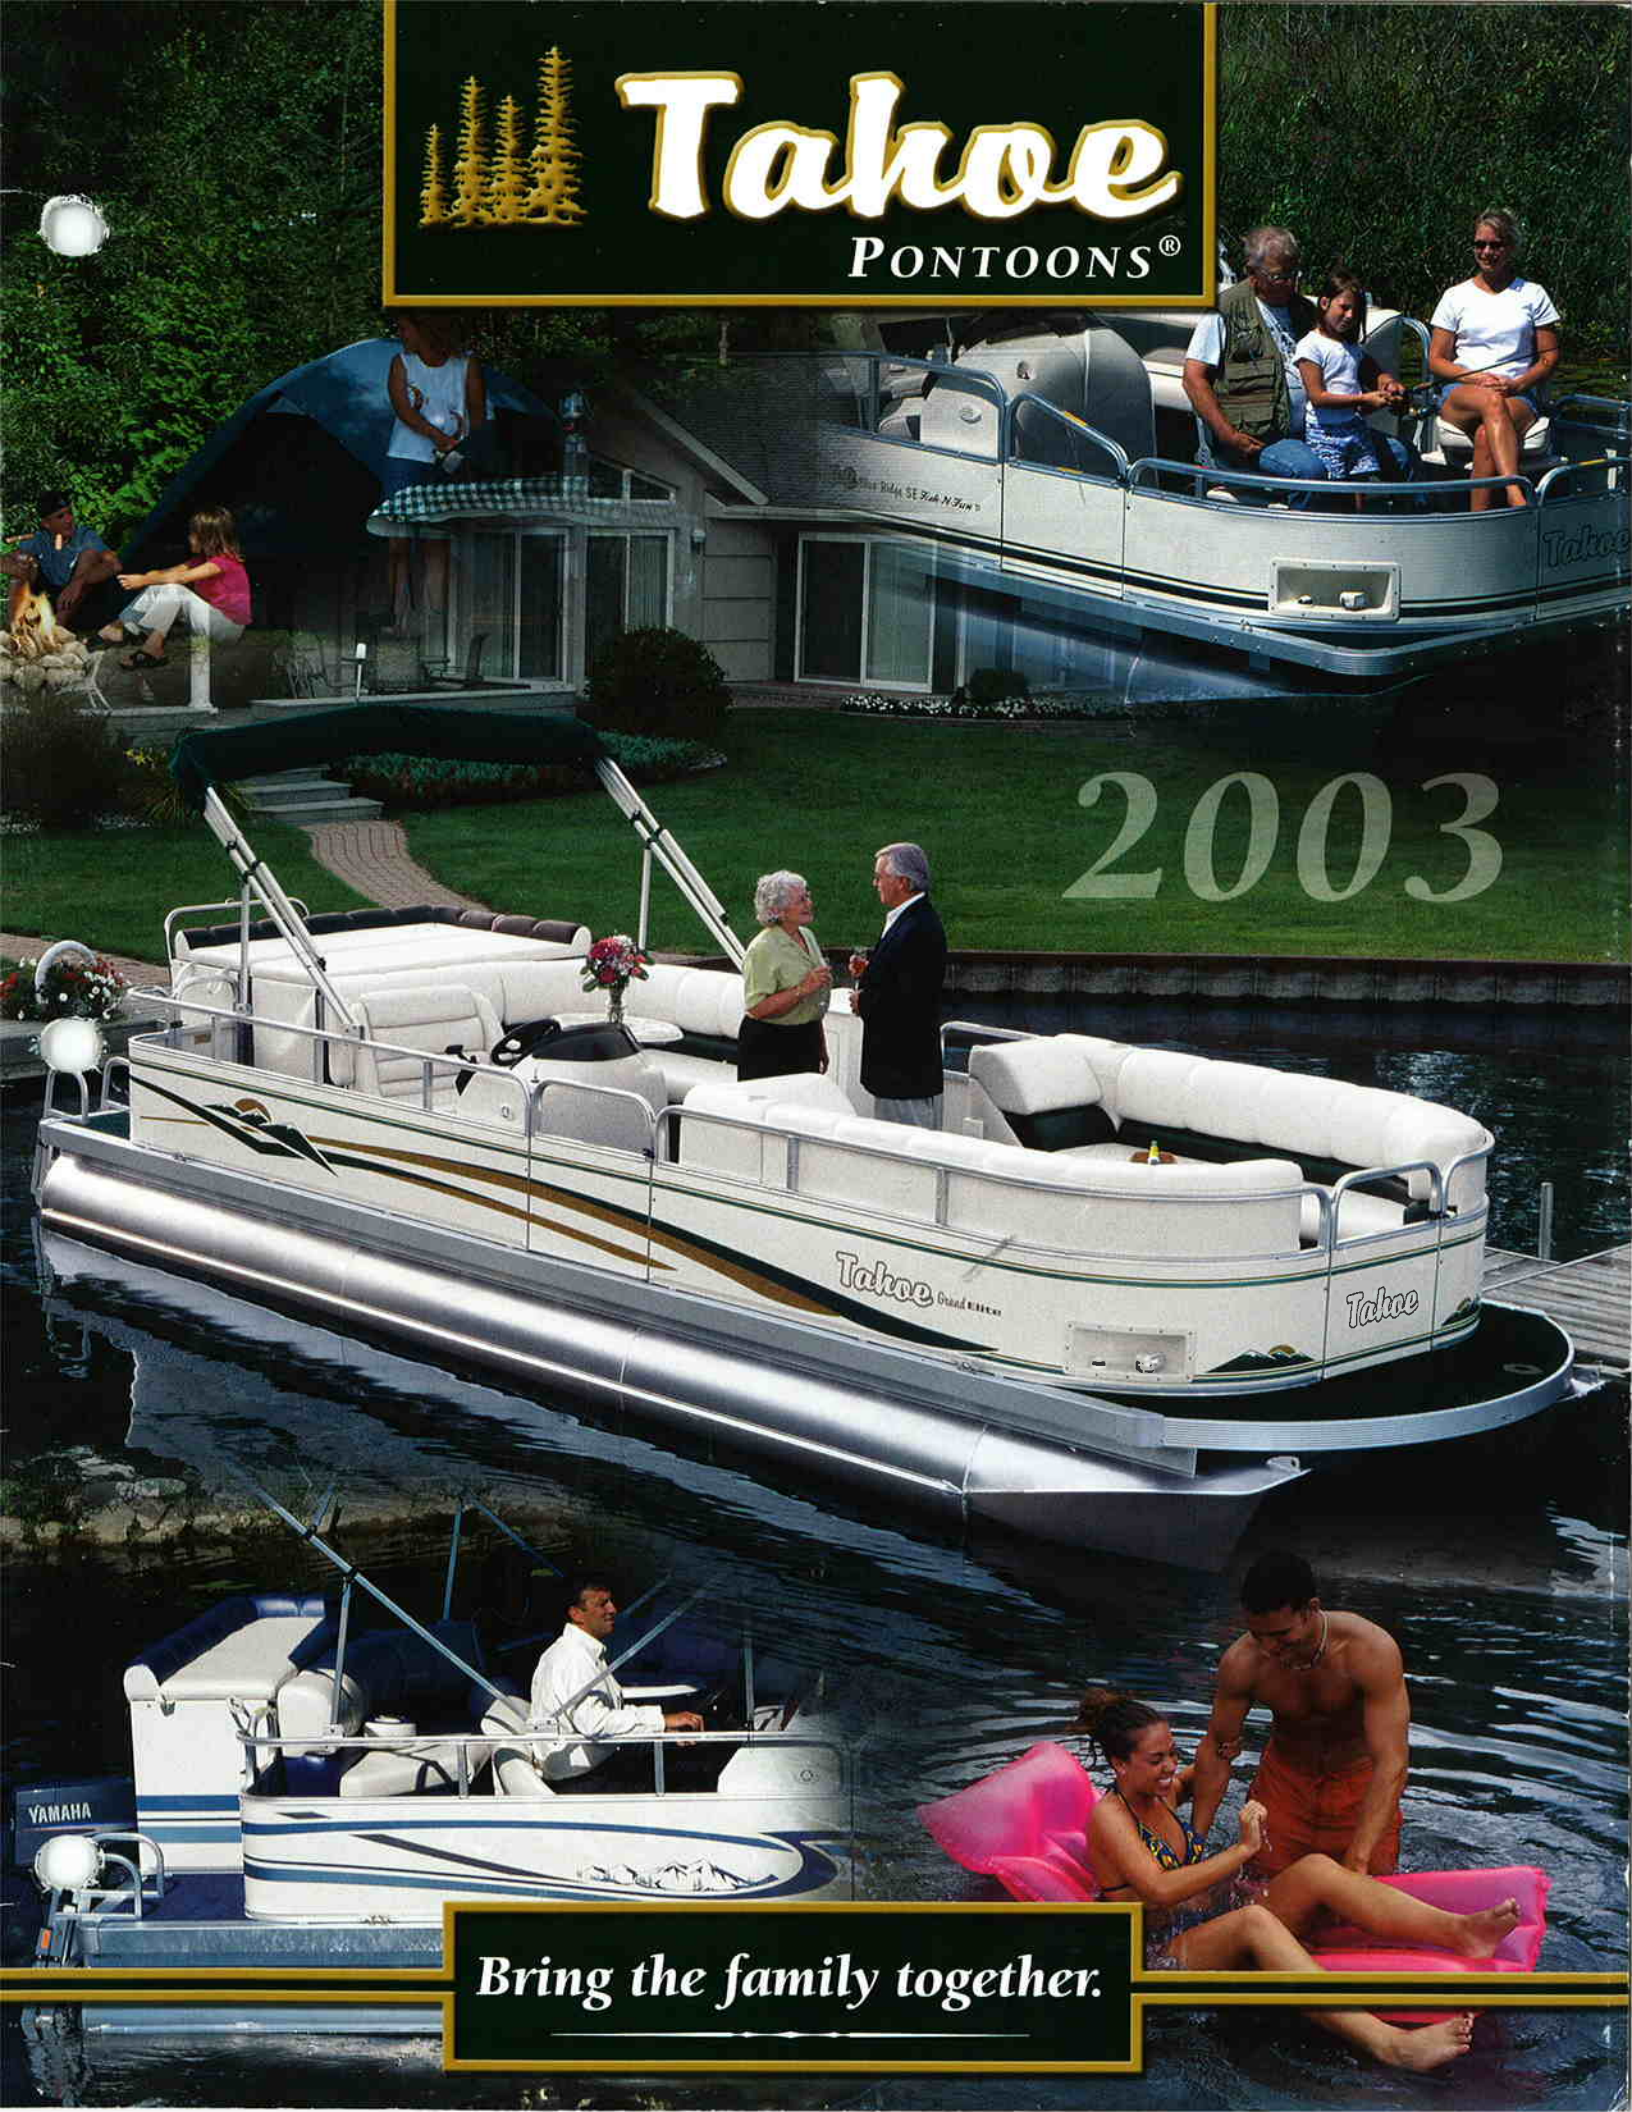

Tahoe

PONTOONS®

2003

Bring the family together.

Dear customer,

Thousands of families like yours are already experiencing the quality, excitement and pleasure of owning a Tahoe pontoon boat. For over 25 years our dedicated boat building family has been creating boats that provide family memories that will be cherished for generations. Your family's happiness in your pontoon boat is our only business, your family's satisfaction is our pledge. Allow us to proudly offer you the most attractive, highest quality and best value pontoon boats you can own.

The Tahoe Pontoon Boat Family

Tahoe

PONTOONS®

Classic Series

To make the best pontoon boat available, it is necessary to commit all of your resources to that end. Our total commitment to producing the finest pontoon boats in the world has resulted in the Classic Series. Classic Series models are the best constructed, best designed, and best equipped pontoon boats available. The Classic Series pontoon boats will exceed your expectations by incorporating not only the construction and features you expect, but many exclusive features not found elsewhere. You need not compromise. You have found the better boat.

**PLUSH CUSTOM
SCULPTURED 28 oz.
CARPETING IS STANDARD
ON ALL CLASSIC MODELS!**

Tahoe

PONTOONS®

GRAND TAHOE CLASSIC

Fabulous Family Pontoon Boating

A truly Grand experience will be had on this fully loaded luxurious pontoon craft. Grand Tahoe has the best construction, including exclusive features like aluminum seat frames, under seat storage netting, side protector keels, and our unbreakable nose cone. Grand Tahoe also features a high power CD player, custom gold instrumentation, graphic depthsounder, refreshment center, 28 oz. plush carpet, and the largest Captain's chair in the industry. You will find no better pontoon boat for you family.