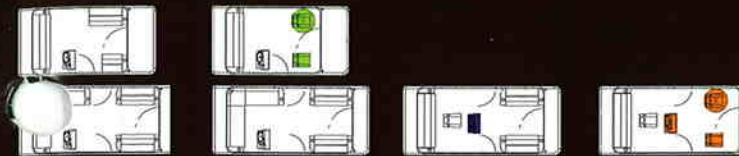

SPORT 14' FAMILY

Boat Model and Size

Sport 14'

Sport 16'

Family (Standard)

Fish

Center Console

Center Console Fish