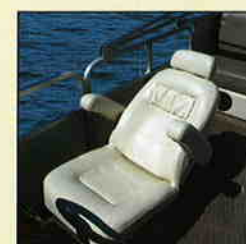

Aluminum Hard Top

28 oz. Carpet (SE upgrade)

Mood Lighting

Walk-On Sunroof

Live Well Under Bench

Reclining Chair

Admiral's Chair

Tilt Steering