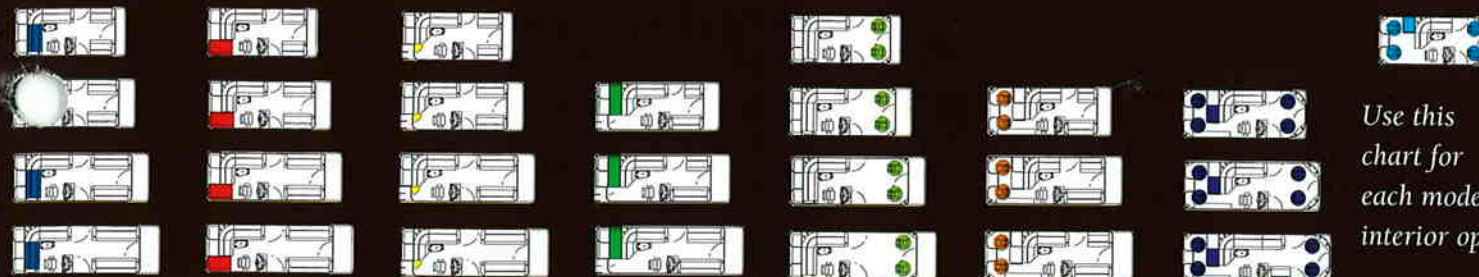

Full Rear Bench (Standard)

Privacy Station

Rear Entry

Elite

Fish

Rear Fish

Fish N Fun

Angler

Use this chart for each model's interior options.