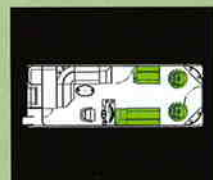

PATIO — Patio interior available at additional cost. Available only on Aspen and Sierra 24' models. Front walls are extended to the front of the boat and 2 deluxe chairs are placed in the open area, a side privacy station is added, and a rear entry gate with ladder is standard. Bow benches are modified.