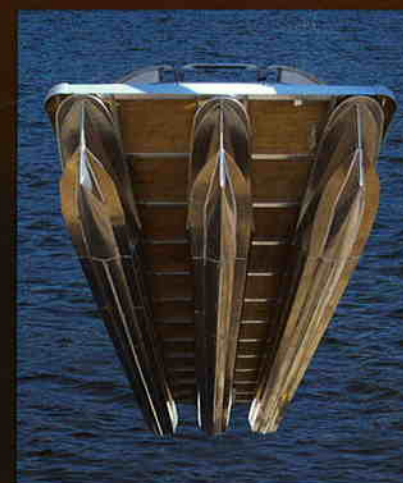

Center Tube System Specs

	Max HP Standard CTS	Max HP CTS W/HPP	Weight W/Furn	Max Weight Capacity	Max # Persons
CLASSIC MODELS					
1823x8.5 Aspen	90	90	1397	1900	8
2023x8.5 Aspen	115	135	1606	2055	9
2223x8.5 Aspen	125	150	1716	2400	12
2423x8.5 Aspen	150	175	1793	2600	14
2024x8.5 Sierra	135	150	1848	2300	12
2224x8.5 Sierra	150	175	2013	2550	14
2424x8.5 Sierra	175	225	2145	2800	16
2324x8.5 Grand Tahoe	150	175	2035	2550	14
2524x8.5 Grand Tahoe	175	225	2173	2800	16
2724x8.5 Grand Tahoe	200	250	2506	3050	18
SE MODELS					
1422x7 Sport SE	40	40	858	1200	4
1622x7 Sport SE	50	50	881	1475	6
1622x8 Cascade SE	60	60	1144	1487	6
1822x8 Cascade SE	75	75	1287	1750	7
2022x8 Cascade SE	100	100	1496	2005	8
2222x8 Cascade SE	115	115	1606	2250	10
2422x8 Cascade SE	125	125	1683	2490	12
1823x8 Blue Ridge SE	90	90	1562	1850	8
2023x8 Blue Ridge SE	115	115	1738	2005	9
2223x8 Blue Ridge SE	125	125	1903	2350	12
2422x8 Blue Ridge SE	150	150	2035	2550	14
1823x8 Vista SE	90	90	1562	1850	8
2023x8 Vista SE	115	115	1738	2005	9
2223x8 Vista SE	125	125	1903	2350	12
2423x8 Vista SE	150	150	2035	2550	14

(Available only when factory installed)

I/O Available! Classic Only