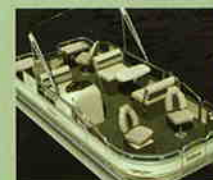

ANGLER TWO — Only available on 18' & 20' Cascade. Benches are removed, 2 side flip-flop seats are added, flip-flop Captain's chair is used, 4 fish chairs, 2 rear storage boxes. Livewell in port front flip-flop. Rectangular table between port flip-flop seats.