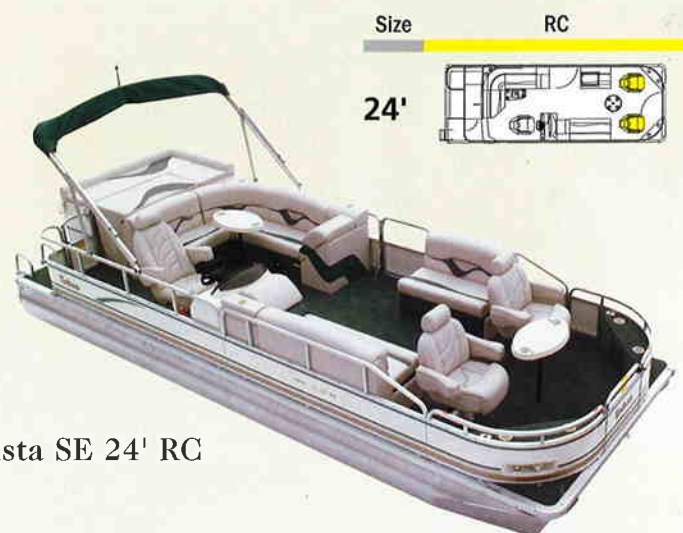

Vista SE 22' RC

Blue Ridge SE 24' DC

Vista SE 24' RC