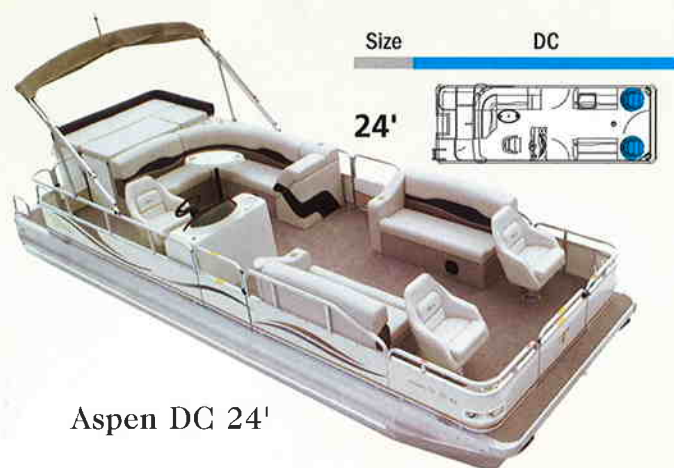

## Exclusive Features Aspen DC

- Heavy-duty 1 1/4" lower height traditional front radial Suregrip ribbed wall railings
- Deluxe Captain's chair with seat slider / swivel
- 2 - Bow mounted Deluxe Captain's chairs with seat slider / swivel
- 23" diameter pontoons with backwelded full length riser connectors
- Sporty tilt steering wheel with woodgrain insert
- High power CD stereo with 4 speakers (with Sirius capability)

Some models shown with optional equipment.

Sierra RC 22'

Aspen DC 22'

Sierra RC 24'

Aspen DC 24'

SIERRA RC & ASPEN DC SERIES