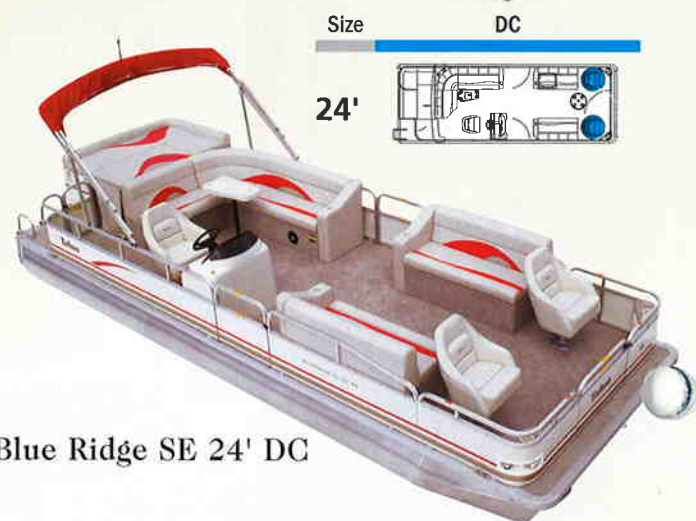

Blue Ridge SE 22' DC

Blue Ridge SE 24' DC

VISTA SE RC & BLUE RIDGE SE DC SERIES

Tahoe

PONTOONS®

Cascade SE

16' • 18' • 20'

The most affordable full size model

Cascade – This model is built with the same furniture and construction as all SE models. Lots of fun awaits those families who need to get on the water with a minimum of fuss and price.

This makes it a great choice for fishing or simple cruising.

Standard Features

- Traditional heavy-duty 1¼" wall railings
- 22" diameter pontoons with backwelded risers
- Captain's helmstand with silver tach / volt gauges
- JBL MR 4 high power CD stereo with 2 speakers
- Fishing Captain's chair (except Angler 2)
- Custom seating
- Aluminum Lifetime seat frames
- Ralley steering wheel
- Graphics package with built-in reflective stripe
- Color matched textured marine carpet
- 8' bimini top (5 year warranty)
- Table triangle
- 4-step boarding ladder

Options

- Custom Captain's chair
- Removable dry storage matting
- In-Dash GPS, Fishfinder / Depthsounder Graph, and GPS Speedometer
- 28-ounce Infinity diamond carpet
- Deluxe Captain's chair
- Tilt steering
- 9' aluminum hard top
- Aluminum decking with heavy-duty crossbeams
- Waterproof, high power CD stereo with 4 speakers (with Sirius capability)
- Mood lighting
- CTS (Center Tube System) center mounted 3rd pontoon with built-in motor mount in center of the boat
- HPP (High Performance Pontoons) available only with CTS
- Cooler table
- Stainless steel rail mounted grill
- Ski tow bar
- Stainless "Destroyer" spoked steering wheel
- Side protector keels
- Inflatable bed between bow benches
- Full risers
- 2 - Front pop-up cleats
- 24-gallon fuel system (except Angler 2)
- 23" diameter pontoons with backwelded risers
- Built-in docklights
- 25" diameter pontoons with backwelded full length riser connectors
- Mooring cover or seat covers
- Vinyl flooring (in place of carpet)

Specifications	16 ft.	18 ft.	20 ft.
Pontoon Length	16 ft.	18 ft.	20 ft.
Pontoon Diameter	22 in.	22 in.	22 in.
Deck Length	16 ft.	18 ft.	20 ft.
Deck Width	8 ft.	8 ft.	8 ft.
Weight with Furniture	1,040 lbs.	1,170 lbs.	1,360 lbs.
Max. Wt. Capacity	1,487 lbs.	1,750 lbs.	2,005 lbs.
No. of Persons	6/1,190 lbs.	7/1,400 lbs.	8/1,605 lbs.
Max. Engine H.P.	40 H.P.	60 H.P.	75 H.P.