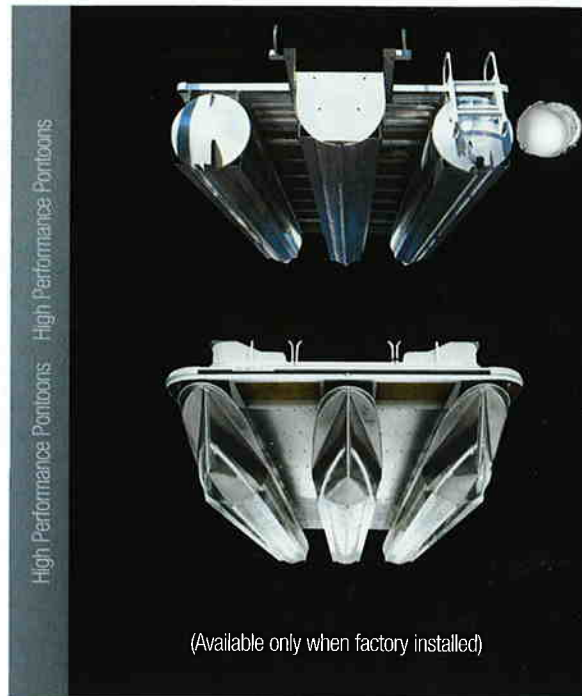

HIGH PERFORMANCE PONTOONS

Lay the throttle down and make your High Performance Pontoons turn your boat into a faster, more versatile family boat. When you equip your boat with the Center Tube System (CTS) and the High Performance Pontoons (HPP) you get a setup uniquely designed to give your boat performance on demand. Your roomy CTS/HPP equipped pontoon can be the versatile watercraft that everyone can agree on. There's no need to compromise, a CTS/HPP equipped model allows you to pull skiers, inner tubes and wakeboards with ease*, but at lower speeds CTS/HPP does not affect your boat's ability to maintain the luxurious pontoon ride you expect. If you simply need more buoyancy and H.P. capacity you can equip your boat with the CTS only. CTS and CTS/HPP are only available as a factory installed option, CTS/HPP works best on 20' and longer models equipped with 90 H.P. and above. Hydraulic steering is recommended for 115 H.P. and larger.

*When equipped with adequate horsepower

(Available only when factory installed)