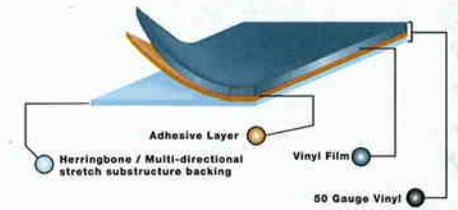

(See back page for color chart.)

ALL AVALON PONTOONS FEATURE

**MATRIX-50**

*Tested Strongest*

**VINYL CHARACTERISTICS:**

- New! 50 gauge vinyl with a 24% substructure is stronger, less likely to tear and will not puncture like traditional expanded
- New Herringbone multi-directional stretch backing promotes quicker recovery
- Greater stitch strength