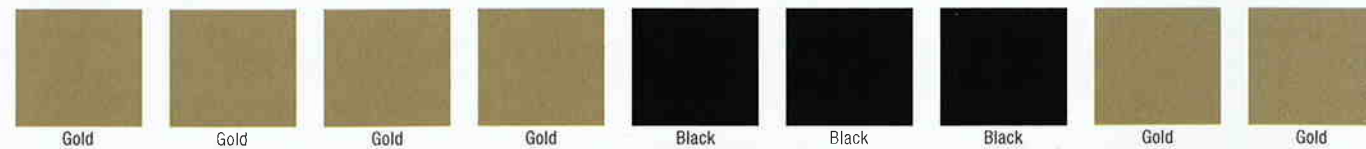

## 2006 AVALON COLOR OPTIONS

MAIN

ACCENT

PIPE TRIM

CARPET C SERIES

CARPET L SERIES

Mail orders and payment to:  
Avalon Pontoon Mfg.  
Pam Gross  
903 Michigan Ave  
Alma, MI 48801  
Fax: (989) 463-8226  
Include 6% Tax on order.  
We accept check, Visa or Mastercard.