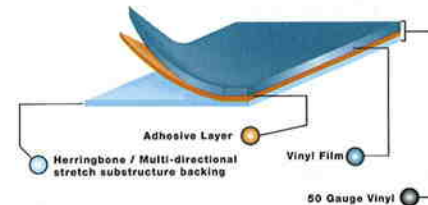

FINGER GUARDS

For your safety.

PLUSH CUSTOM SCULPTURED 28 OZ. CARPETING IS STANDARD ON ALL CLASSIC MODELS!

FLOOR MATTING UNDER SEAT TO KEEP GEAR DRY

THE BEST CROSSBEAM AND DECK CONSTRUCTION

Tahoe pontoon boats feature the latest in heavy-duty hull construction. 3" high, extreme thickness "C" channel crossbeams are bolted to the full riser with heavy-duty stainless bolts, nuts, and washers. Then 3/4", pressure injected, lifetime guaranteed flooring is bolted to the crossbeams using superior grade stainless steel bolts secured permanently with stainless nylock lock nuts and washers.

WALL SPACERS

Wall rails are raised to allow drainage while cleaning and ventilation while stored.

BOW EYE

Reinforced stainless bow eye provides excellent strength for haul-out

TAHOE PONTOON BOATS ARE AVAILABLE IN MANY EXCITING COLORS!
(See back page for color chart.)

ALL TAHOE PONTOONS FEATURE

Tested Strongest

VINYL CHARACTERISTICS:

- New! 50 gauge vinyl with a 24% substructure is stronger, less likely to tear and will not puncture like traditional expanded
- New Herringbone multi-directional stretch backing promotes quicker recovery
- Greater stitch strength