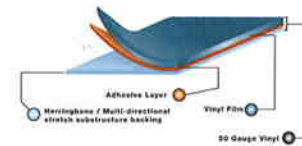

F Deluxe Bimini Top
5 Year Limited Warranty

G Finger Guards
For your safety.

H Full Risers (except Catalina, CC & Eagle)
Two continuous, heavy duty risers connect each pontoon to the boat for maximum strength.

I Reflective Striping
For your safety.

J Bow Eye
Reinforced stainless bow eye provides excellent strength for haul-out

K One Piece Captain's Helmstand
Beautiful and durable.

L 4 Stainless Steel Cleats & Lifting Eye Assemblies

M Wall Spacers
Wall rails are raised to allow drainage while cleaning and ventilation while stored.

N Bottom Keel Protection
Special welded keels protect against damage from impact.

O 16" on Center "C" Channel Crossbeams
(except Catalina, CC & Eagle)
Provide outstanding durability

P 20oz. Diamond Textured Carpet 5 Year Limited Warranty!

Q Custom Colors
Avalon models are available in many different color choices. (See back page for color chart.)

R MATRIX 50
Tested Stronger!

- Exclusive 50 gauge vinyl with a 24% substructure is stronger, less likely to tear and will not puncture like traditional expanded
- New Herringbone multi-directional stretch backing promotes quicker recovery
- Greater stitch strength

S Aluminum Seat Frames and Kick Panels
Clearly superior. Lifetime warranty. Aluminum seat frames won't rot like wood. Won't crack or hold water like plastic. Extra large compartments provide the largest under seat storage.