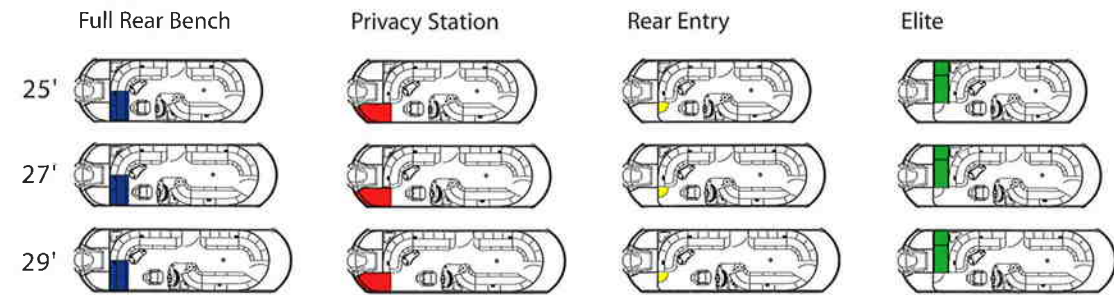

INTERIOR DIAGRAMS

Each one of our pontoon boats is available with your choice of interior.
Use this chart for each model's interior options.

Avalon

EXCALIBUR