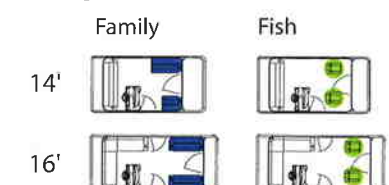

INTERIOR DIAGRAMS

Each one of our pontoon boats is available with your choice of interior.
Use this chart for each model's interior options.

Avalon

EXCALIBUR

PARADISE

SOMERSET

WINDJAMMER

TROPIC

CT FISH

*Available as FRB, RE, PS or Elite (22',24')

CATALINA

CC FISH-N-FUN

EAGLE