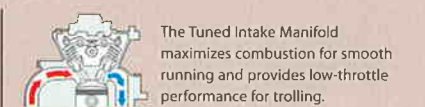

Avalon

PARADISE RC

SOMERSET DC

STANDARD FEATURES (PARADISE RC & SOMERSET DC)

- 8 1/2" Wide
- Full Risers
- HD Motor Pod
- M Riser
- Side Keels
- 25" Pontoon Diameter
- 3" - "C" Channel Crossbeams
- 3/4" PTP Flooring
- 4 Stainless Pop Up Cleats
- 4" Rub Rail with Dock Bumper
- Stainless Steel Corner Castings
- Bolted Deck
- Wall Spacers
- .030 Wall Skin
- Bubble Style Logos
- Engraved Door Panels w/ Net
- Finger Guards in Doorways
- Ribbed Wall Railing
- 2 Bow Benches
- New Pattern 28oz. Custom Designer Carpet
- 4 High Power Stereo Speakers
- Aluminum Bench Frames
- Embroidered Logos in Seating
- Floor Matting for Seat Frames
- 2 Ergonomic Table w/ Locking Pedestal
- Lounge Arms w/ Storage
- Portable Stainless Cup Holders
- Matrix 50 Vinyl
- Wine Rack, Built-in
- Livewell
- Rear Entry Gate w/ Ladder
- HDPE Classic Captain Stand w/ Deep Tray for Ice and Drinks
- New Design Wood Grain Dash Panel
- Baystar Hydraulic Tilt Steering (up to 150 H.P.)
- Tach, Volt, & Fuel Gauges
- Additional 12V Plug Near Front
- Shielded Main Wire Harness
- Component Input Jack on Dash
- Garmin Color GPS / Depth / Fishfinder
- New Style Windshield
- Courtesy Light on Captain's Stand
- Portable Cooler
- Fire Extinguisher
- 10" - 1 1/4" Frame Bimini Top w/ Light & Logo Boot
- Built-in Dock Lights w/ New Housing
- New Stainless Ladder
- Light for Engine Compartment
- Logo Non Skid Strips for Doorways
- Mooring Cover
- Quick Release Bimini Top Latch
- Transport Brackets for Bimini Top
- Fuel Capacity 36 Gallons

EXCLUSIVE STANDARD FEATURES (PARADISE RC)

- High Back Luxury Recliner Admiral's Chair
- 2 Bow Low Back Luxury Recliner Chairs
- Side Privacy Station (24' Only)
- Non Directional Brilliant Aluminum Wood Grain Wheel
- Clarion Waterproof Sirius Capable CD Stereo

EXCLUSIVE STANDARD FEATURES (SOMERSET DC)