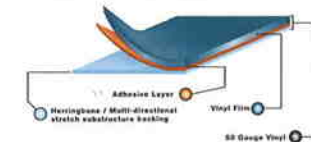

**S MATRIX 50**  
Tasted Strongest

- Exclusive 50 gauge vinyl with a 24% substructure is stronger, less likely to tear and will not puncture like traditional expanded
- New Herringbone multi-directional stretch backing promotes quicker recovery
- Greater stitch strength