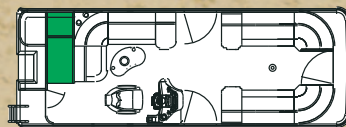

STANDARD FEATURES

Commander Fiberglass Helm Including:

- Level 5 dash package – automotive style dash with woodgrain panels, lighted stainless toggle switches and windshield
- Lighted cup holder
- Full gauge panel featuring black sterling tachometer, voltmeter, and fuel gauge
- MP3 player storage bin with smoked glass cover and plug
- Surface storage trays for cell phone and other personal items
- Baystar hydraulic easy to turn tilt steering
- Woodgrain steering wheel with brilliant aluminum non-directional spokes
- Smoked glass side door and storage with fuse panel

Electronics

- Garmin full color GPS with built in inland maps, fishfinder water temp, depth gauge, speedometer

SPECIFICATIONS

Length	20'	22'	24'
Pontoon Diameter	25"	25"	25"
Width	8 1/2'	8 1/2'	8 1/2'
Dry Weight	1,800	2,050	2,250
Max Weight Cap.	2,130	2,260	2,600
Max Engine HP	115	125	150
Max # People	10	11	13
Max People Lbs.	1,380	1,600	1,850

OPTIONS

Deck Options

- Aluminum decking

Flooring Options

- Vinyl flooring (n/a on aluminum deck)
- Snap-in carpet (upgrade to vinyl flooring also required)

Captain's Chair Options

- Admiral's chair with flip up bolster
- Double wide recliner Admiral's chair
- High performance sport barrel chair with bolster

Furniture Options

- Buckskin base vinyl (recommended only with colored wall skin)

- Luxury umbrella (Tan only) with exclusive stylish round smoked glass table with wine glass holders and stainless decorative cup holder

Entertaining Options