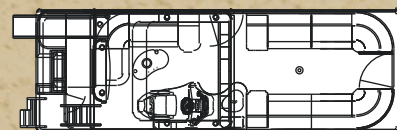

Electronics

- Garmin full color GPS with built in inland maps, fishfinder water temp, depth gauge, speedometer
- Jensen MSR2107 high power waterproof stereo with 1 GB storage and memory stick input. Includes four Marine Audio high power speakers and stainless logo speaker covers
- Two 12 volt power points – helm and bow
- Dual battery system with auto twin charge and start protect
- Exclusive dual battery box under sundeck for easy battery access

Lighting

- Docking lights built into front walls in heavy duty reinforced housing
- Stainless amber floor mood lighting
- Engine compartment light
- Bimini top light
- Stainless courtesy light on side of Admiral's stand
- USCG navigation and stern lighting

Furnishings

- Furnishings are created using exclusive MATRIX 50 marine upholstery
- Upholstered aluminum seat frames with dry floor matting and flow through ventilation
- Plush radius designer furnishings
- Textured accent vinyl with gold trim
- Plush deluxe lounge arms
- Exclusive Comfort-Plush™ high back reclining Admiral's chair with slide and swivel
- Portable cup holders

Styling

- Front radius walls
- Rear entry gate with swim platform rear entry ladder
- External wall skins with 29" high 1 1/4" diameter .090" anodized railings

INTERIOR OPTIONS

PARADISE FUNSHIP

Drawing shows optional Admiral's helm.

- Hidden wall seams
- Engraved interior door panels with net
- Stainless steel non-skid strips for doorways
- Plush 28 oz. Islands carpet
- Three dimensional deluxe raised logos
- Superior stripe kit

Convenience

- Trash can built in
- Deluxe wine rack with ice carafe built in
- Exclusive stylish curved smoked glass table with wine glass holders and stainless decorative cup holders
- Fire extinguisher
- Four eye straps to mount fenders
- Four stainless pop up cleats

Canvas

- Color matched full mooring cover with vented pole supports

Construction

- 8 1/2" wide
- Double full riser connections
- Exclusive side protector keels
- Heavy duty 4" reinforced deck rail with black rubber bumper
- Heavy duty 3" C-channel crossbeams
- Bolted deck with stainless bolts and lock nuts
- Stainless steel corner castings all four corners
- Gate latches with stainless steel insert and welded safety tab

OPTIONS

Deck Options

- Aluminum decking

Flooring Options

- Vinyl flooring (n/a on aluminum deck)
- Snap-in carpet (upgrade to vinyl flooring also required)

Captain's Chair Options

- Admiral's chair with flip up bolster
- Double wide recliner Admiral's chair

- High performance sport barrel chair with bolster

Furniture Options

- Buckskin base vinyl (recommended only with colored wall skin)
- Luxury umbrella (Tan only) with exclusive stylish round smoked glass table with wine glass holders and stainless decorative cup holder

Entertaining Options

- Refreshment center COMMANDER in place of lounge arm with sink, electric faucet, two gallon water reservoir, trash can liner, and stainless drawer with ice cube cooler
- Refreshment center CAPTAIN in place of lounge arm with sink, electric faucet, two gallon water reservoir, trash can liner, and smoked glass style door
- Refrigerator – DC electric stainless steel with slide out top loading cooling compartment in special housing with Corian style surface
- Stainless gas grill

- Dash/Electronics Options
- Garmin 440S Coastal GPS (upgrade exchange)

Steering Options

- Electric power assist steering

Bimini and Hard Top Options

- Bow Bimini top – factory pre-installed only
- Performance Options
- Upgrade to 27" diameter pontoons
- Sport Graphics Package – see page 16
- Rough Water Package
- Aluminum waveshield

- Camper Enclosure Options – Factory Pre-installed Only
- 1/2 camper enclosure
- Full camper enclosure (22' and up only)

- 1/2 camper enclosure with bow cover

Misc. Options

- Inflatable bow sleeper bed
- Livewell under port bow bench
- Wash down kit with sprayer and pump
- Seat covers in place of, or in addition to, mooring cover
- Colored wall skins – Black, Blue, Burgundy, and Champagne – Includes chrome dock light housings and custom matched graphics
- Docklines retractable built in
- Front radius deck
- Inboard/Outboard (Standard only as a Waveglider™ model) – see pages 16 and 17

SPECIFICATIONS