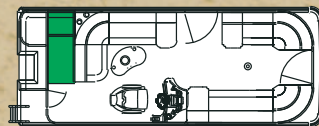

STANDARD FEATURES

Commander Fiberglass Helm Including:

- Level 5 dash package – automotive style dash with woodgrain panels, lighted stainless toggle switches and windshield
- Lighted cup holder
- Full gauge panel featuring black sterling tachometer, voltmeter, and fuel gauge
- MP3 player storage bin with smoked glass cover and plug
- Surface storage trays for cell phone and other personal items
- Baystar hydraulic easy to turn tilt steering
- Woodgrain steering wheel with brilliant aluminum non-directional spokes
- Smoked glass side door and storage with fuse panel

Electronics

- Garmin full color GPS with built in inland maps, fishfinder water temp, depth gauge, speedometer

SPECIFICATIONS

Length	20'	22'	24'
Pontoon Diameter	25"	25"	25"
Width	8 1/2'	8 1/2'	8 1/2'
Dry Weight	1,800	2,050	2,250
Max Weight Cap.	2,130	2,260	2,600
Max Engine HP	115	125	150
Max # People	10	11	13
Max People Lbs.	1,380	1,600	1,850

OPTIONS

Deck Options

- Aluminum decking

Flooring Options

- Vinyl flooring (n/a on aluminum deck)
- Snap-in carpet (upgrade to vinyl flooring also required)

Captain's Chair Options

- Admiral's chair with flip up bolster
- Double wide recliner Admiral's chair
- High performance sport barrel chair with bolster

Furniture Options

- Buckskin base vinyl (recommended only with colored wall skin)

- Luxury umbrella (Tan only) with exclusive stylish round smoked glass table with wine glass holders and stainless decorative cup holder

Entertaining Options