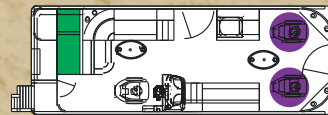

STANDARD FEATURES — RC AND SANDBAR

Helmsman Fiberglass Stand

- Level 3 helm package – carbon fiber dash with platinum panels lighted stainless toggle switches, quick release windshield, smoked glass side door, 25 qt. cooler, removable stand access panel, and glove box
- Full gauge panel featuring black sterling tachometer, voltmeter, and fuel gauge
- Surface storage tray for cell phone and other personal items
- Carbon fiber tilt steering wheel with brilliant aluminum non-directional spokes

Electronics

- Jensen high power MSR3007 CD stereo with MP3 plug
- 12 volt power point

Lighting

1. Docking lights built into front walls in heavy duty reinforced housing
   - Stainless courtesy light on side of Captain's stand
   - USCG navigation and stern lighting
2. ### Furnishings
3. Furnishings are created using exclusive MATRIX 50 marine upholstery
   - Upholstered aluminum seat frames with flow through ventilation
   - Pleated plush radius designer furnishings
   - Champagne perf accent vinyl
   - Plush deluxe lounge arms
   - Portable cup holders

- Exclusive Comfort-Plush™ high back reclining drivers Admiral's chair with slide and swivel

Styling

- Front radius wall railings
- External wall skins with 29" high 1 1/4" diameter .090" anodized railings
- Hidden wall seams
- Non-skid strips for doorways
- Plush 28 oz. Escalade carpet
- Deluxe mural graphics package
- Three dimensional raised logos

Convenience

- Fire extinguisher
- Four stainless cleat and lifting eye assembly
- Oval table with cup holders

Canvas and Top

- 10' Bimini top with boot
- Transport position support brackets
- Bimini quick release pull pins
- Color matched full mooring cover with vented pole supports

Construction

- 8 1/2" wide
- 25" diameter pontoons
- Double full riser connections
- Heavy duty 3" reinforced deck rail