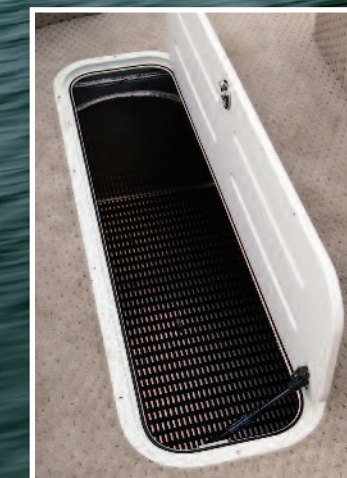

Optional Sport Graphics Package!

- **Yellow Fire** – Fire Graphics, yellow interior with black accent, yellow dash, steering wheel, and yellow accent sport barrel chair with bolster
- **Red Fire** – Fire Graphics, red interior with black accent, red dash, steering wheel, and red accent sport barrel chair with bolster
- **Black Fire** – For black wall skin boats – Fire Graphics, black interior with tan accent, Carbon fiber dash, steering wheel, and black accent sport barrel chair with bolster.

* Also includes stainless steel speaker covers on "C" Series models

Some models shown with optional equipment.

I/O Mercruiser – L Series only includes: standard 350 MAG MPI 300 HP Sterndrive with Bravo III outdrive, twin stainless steel propellers, Corsa Captain's choice exhaust, Waveglider™ High Performance System 25" dia. triple pontoons, high performance lifting strakes, Sea Star hydraulic steering, and 42 gallon fuel tank for center pontoon, power assist steering, ski tow bar I/O, bilge pump, additional oil and temp gauge, exhaust blower, and aluminum waveshield.

Inboard/Outboard Features

Optional Inboard/Outboard fiberglass full width rear swim platform

I/O OPTIONS L SERIES ONLY

Some models shown with optional equipment.

WATERSPORTS & PERFORMANCE OPTIONS

Performance Options

- **Rough Water Package** (factory installed only for Waveglider™ and 5 X 7) – suggested when boat is going to be consistently exposed to very rough water. Adds extra welding and extreme duty riser components
- **Aluminum waveshield** (factory installed only) – prevents water from hitting crossbeams and under side of deck while underway

Watersports Options