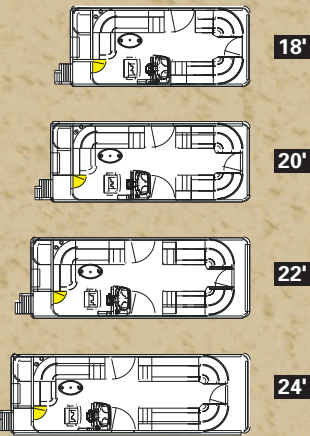

Convenience

- Fire extinguisher
- Four stainless cleat and lifting eye assembly
- 24 gallon fuel capacity
- Oval table with cup holders

Canvas and Top

- 8' Bimini top with logo boot
- Transport position support brackets

Entertaining Options

- Refreshment center COMMANDER in place of lounge arm with sink, electric faucet, two gallon water reservoir, trash can liner, and stainless drawer with ice cube cooler
- Refreshment center CAPTAIN in place of lounge arm with sink, electric faucet, two gallon water reservoir, trash can liner, and smoked glass table with wine glass holders and stainless decorative cup holder
- Luxury umbrella (Tan only) with exclusive stylish round smoked glass table with wine glass holders and stainless decorative cup holder

Construction

- 8' standard or optional 8 1/2" wide
- 23" standard or optional 25" diameter pontoons
- Double full riser connections
- Heavy duty 3" reinforced deck rail
- Heavy duty C-channel crossbeams
- 16" OC crossbeam spacing
- Corner castings all four corners
- Extra heavy duty motor pod double bolted with 3/8" SST bolts attached to seven crossbeams
- Gate latches with stainless steel insert and welded safety tab

INTERIOR OPTIONS

REAR ENTRY