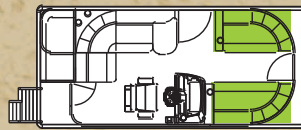

16' OPTIONAL FAMILY RE

16'