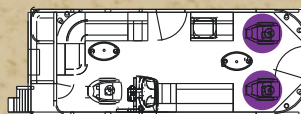

Convenience

- Fire extinguisher
- Four stainless cleat and lifting eye assembly
- Oval table with cup holders

Canvas and Top

- 10' Bimini top with boot
- Transport position support brackets
- Bimini quick release pull pins
- Color matched full mooring cover with vented pole supports

Construction

- 8 1/2" wide
- 25" diameter pontoons
- Double full riser connections
- Heavy duty 3" reinforced deck rail

- Heavy duty C-channel crossbeams
- 16" OC crossbeam spacing
- Corner castings all four corners
- Gate latches with stainless steel insert and welded safety tab

Special Features – Windjammer RC

- Two Jensen high power speakers with platinum speaker covers
- Two exclusive Comfort-Plush™ bow low back reclining Commander's chairs with slide and swivel
- Livewell under port bow bench
- Rod holders and cup holders at bow
- Rear entry gate with swim platform rear entry ladder
- 24 gallon fuel capacity
- Extra heavy duty motor pod double bolted with 3/8" SST bolts attached to seven crossbeams
- Second oval table at bow

Special Features – Windjammer Sandbar

- Captain refreshment center in place of lounge arm with sink, electric faucet, two gallon water reservoir, trash can liner, and smoked glass style door
- Large rear swim platform area

INTERIOR OPTIONS

WINDJAMMER RC

RE
22'