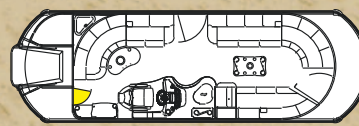

STANDARD FEATURES

- Faux Corian countertop with integrated sink, sink cover, electric faucet, and two gallon water reservoir
- Electric hidden entertainment bar with wine racks, wine glasses, stainless cup holders that raises and lowers at the touch of a button
- Refrigerator – DC electric stainless steel with slide out top loading cooling compartment
- Stainless steel easy slide drawer system with friction lock
- Level 5 dash package – automotive style dash with woodgrain panels, lighted stainless toggle switches, and windshield
- Lighted cup holder
- Full gauge panel featuring black sterling tachometer, voltmeter, and fuel gauge
- MP3 player storage bin with smoked glass cover and plug
- Surface storage trays for cell phone and other personal items
- Baystar hydraulic easy to turn tilt steering
- Woodgrain steering wheel with brilliant aluminum non-directional spokes

Electronics

- Garmin full color GPS with built in inland maps, fishfinder, water temp, depth gauge, speedometer

- Jensen MSR2107 high power waterproof stereo with 1 GB storage and memory stick input. Includes four Marine Audio high power speakers and stainless logo speaker covers
- Two 12 volt power points – helm and bow
- Dual battery system with auto twin charge and start protect

Lighting

- Exclusive dual battery box under sundeck for easy battery access
- Docking lights built into front walls in heavy duty reinforced housing
- Stainless amber floor mood lighting
- Engine compartment light
- Bimini top light
- Stainless courtesy light on side of Admiral's stand
- USCG navigation and stern lighting

Furnishings