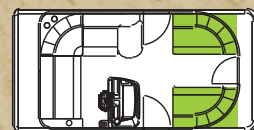

STANDARD FEATURES

Captain's Deluxe Polished Contoured Stand

- Level 1 helm package – brushed champagne dash panel lighted rocker switches
- Smoked glass side door, removable stand access panel
- MP3 player storage bin with smoked glass lid
- Non-directional Huron steering wheel

Electronics

- 12 volt power point

Lighting

- Stainless courtesy light on side of Captain's stand
- USCG navigation and stern lighting

Furnishings

- Furnishings are created using exclusive MATRIX 50 marine upholstery.
- Upholstered aluminum seat frames with flow through ventilation
- Radius plush designer furnishings
- Champagne perf accent vinyl

INTERIOR OPTIONS

FAMILY

14'