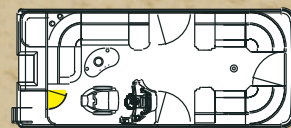

Styling

- Front radius walls
- Rear entry gate with swim platform rear entry ladder
- External wall skins with 29" high 1 1/4" diameter reinforced railings
- Hidden wall seams
- Engraved interior door panels with net
- Stainless steel non-skid strips for doorways
- Plush 28 oz. Islands carpet
- Three dimensional deluxe raised logos
- Superior stripe kit

Convenience

- Trash can built in
- Deluxe wine rack with ice carafe built in

- Exclusive stylish curved smoked glass table with wine glass holders and stainless decorative cup holders
- Fire extinguisher
- Four eye straps to mount fenders
- Four stainless pop up cleats
- 36 gallon fuel capacity with SST gas cap and vent

Canvas and Top

- 10' Bimini top with logo boat
- Six stainless steel easy to use twist lock Bimini quick connect
- Transport position support brackets for Bimini top
- Color matched full mooring cover with vented pole supports

Construction

- 8 1/2" wide
- 25" diameter pontoons
- Double full riser connections
- Exclusive side protector keels
- Heavy duty 4" reinforced deck rail with black rubber bumper
- Heavy duty 3" C-channel crossbeams
- Bolted deck with stainless bolts and lock nuts
- Stainless steel corner castings all four corners
- Extra heavy duty motor pod double bolted with 3/8" SST bolts
- Gate latches with stainless steel insert and welded safety tab

INTERIOR OPTIONS

REAR ENTRY

20'