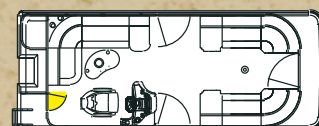

STANDARD FEATURES

Commander Fiberglass Helm Including:

- Level 5 dash package – automotive style dash with woodgrain panels, lighted stainless toggle switches and windshield
- Lighted cup holder
- Full gauge panel featuring black sterling tachometer, voltmeter, and fuel gauge
- MP3 player storage bin with smoked glass cover and plug
- Surface storage trays for cell phone and other personal items
- Baystar hydraulic easy to turn tilt steering
- Woodgrain steering wheel with brilliant aluminum non-directional spokes
- Smoked glass side door and storage with fuse panel

Electronics

- Garmin full color GPS with built in inland maps, fishfinder water temp, depth gauge, speedometer

SPECIFICATIONS

Length	20'	22'	24'
Pontoon Diameter	25"	25"	25"
Width	8 1/2'	8 1/2'	8 1/2'
Dry Weight	1,800	2,050	2,250
Max Weight Cap.	2,130	2,260	2,600
Max Engine HP	115	125	150
Max # People	10	11	13
Max People Lbs.	1,380	1,600	1,850

OPTIONS

Deck Options

- Aluminum decking

Flooring Options

- Vinyl flooring (n/a on aluminum deck)
- Snap-in carpet (upgrade to vinyl flooring also required)

Captain's Chair Options

- Admiral's chair with flip up bolster
- Double wide recliner Admiral's chair
- High performance sport barrel chair with bolster

Furniture Options

- Buckskin base vinyl (recommended only with colored wall skin)

- Luxury umbrella (Tan only) with exclusive stylish round smoked glass table with wine glass holders and stainless decorative cup holder

Entertaining Options