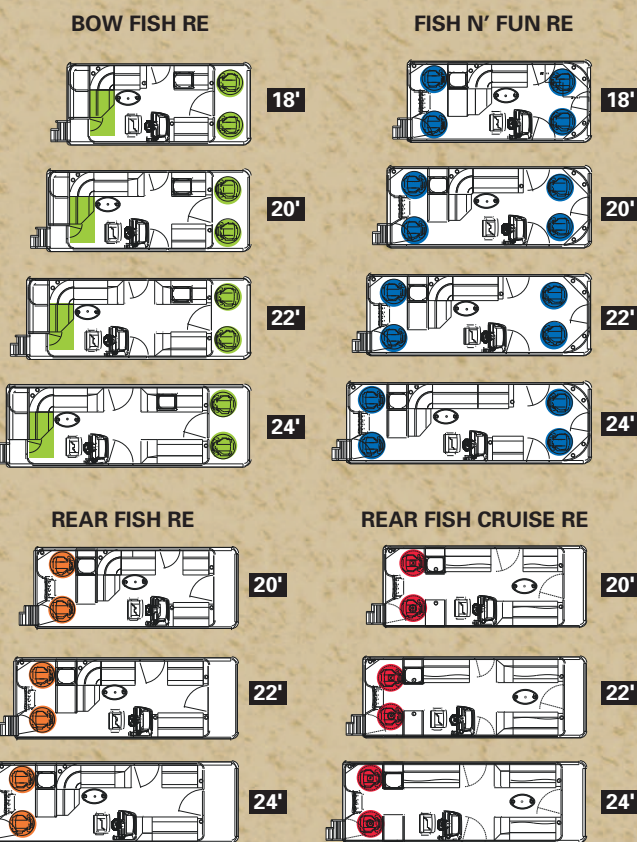

- **Canvas and Top**
  - 8' Bimini top with boot
  - Transport position support brackets
  - Bimini quick release pull pins
  - Color matched full mooring cover with vented pole supports
- **Construction**
  - 8' standard or optional 8 1/2' wide
  - 23" standard or optional 25" diameter pontoons
  - Double full riser connections
  - Heavy duty 3" reinforced deck rail
  - Heavy duty C-channel crossbeams
  - 16" OC crossbeam spacing
  - Corner castings all four corners
  - Extra heavy duty motor pod double bolted with 3/8" SST bolts attached to seven crossbeams
  - Gate latches with stainless steel insert and welded safety tab
- **Styling**
  - Rear entry gate with swim platform rear entry ladder
  - External wall skins with 29" high 1 1/4" diameter arms (where applicable)
  - Hidden wall seams
  - Non-skid strips for doorways
  - Plush 20 oz. textured carpet
  - Deluxe mural graphics package
- **Convenience**
  - Fire extinguisher
  - Four stainless cleat and lifting eye assembly
  - 24 gallon fuel capacity
  - Oval table with cup holders

INTERIOR OPTIONS