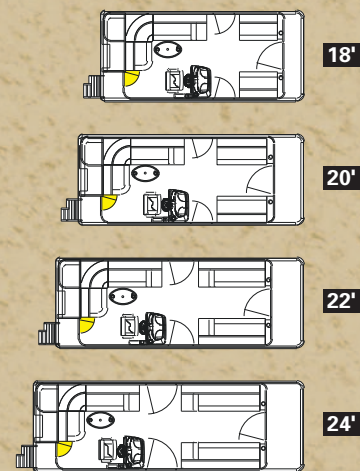

Electronics

- Jensen high power MSR3007 CD stereo with MP3 plug
- Two Jensen high power speakers with platinum speaker covers
- 12 volt power point

Lighting

- Docking lights built into front walls in heavy duty reinforced housing
- Stainless courtesy light on side of Captain's stand
- USCG navigation and stern lighting

Furnishings

- Pleated plush designer furnishings
- Champagne perf accent vinyl
- Plush deluxe lounge arms
- Plush fixed back Captain's chair with moveable arms and slide and swivel
- Portable cup holders

Styling

- Traditional wall railings
- Rear entry gate with swim platform rear entry ladder
- External wall skins with 29" high 1 1/4" diameter .090" anodized railings
- Hidden wall seams
- Non-skid strips for doorways

Construction

- 8' standard or optional 8 1/2" wide
- 23" standard or optional 25" diameter pontoons
- Double full riser connections
- Heavy duty 3" reinforced deck rail
- Heavy duty C-channel crossbeams
- 16" OC crossbeam spacing
- Corner castings all four corners
- Extra heavy duty motor pod double bolted with 3/8" SST bolts attached to seven crossbeams
- Gate latches with stainless steel insert and welded safety tab

Canvas and Top

INTERIOR OPTIONS

REAR ENTRY

ELITE