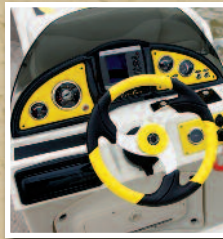

Optional Sport Graphics Package!

- **Yellow Fire** – Fire Graphics, yellow interior with black accent, yellow dash, steering wheel, and yellow accent sport barrel chair with bolster
- **Red Fire** – Fire Graphics, red interior with black accent, red dash, steering wheel, and red accent sport barrel chair with bolster
- **Black Fire** – For black wall skin boats – Fire Graphics, black interior with tan accent, Carbon fiber dash, steering wheel, and black accent sport barrel chair with bolster.

* Also includes stainless steel speaker covers on "C" Series models

Some models shown with optional equipment.

I/O Mercruiser – L Series only includes: standard 350 MAG MPI 300 HP Sterndrive with Bravo III outdrive, twin stainless steel propellers, Corsa Captain's choice exhaust, Waveglider™ High Performance System 25" dia. triple pontoons, high performance lifting strakes, Sea Star hydraulic steering, and 42 gallon fuel tank for center pontoon, power assist steering, ski tow bar I/O, bilge pump, additional oil and temp gauge, exhaust blower, and aluminum waveshield.