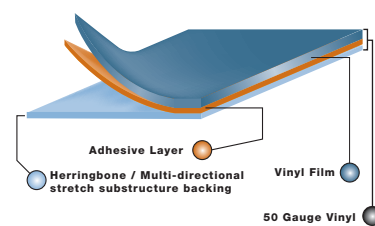

Exclusive! Aluminum seat frames and kick panels
Clearly superior. Lifetime warranty. Aluminum seat frames are stronger, have extra large compartments for

maximum storage capacity and have "Flo thru™" ventilation from the outside. "Flo thru™" allows your equipment to dry out, even while the cover is on and keeps the entire compartment drier so mildew or fungus is less likely to develop. Aluminum frames won't crack or hold water like plastic, either!

Heavy duty nose cone with our industry-first integrated nose cone splash fins!
The absolute strongest in the industry.

The .100" thickness and one-piece construction makes it virtually impossible to break off a splash fin. The double wrapped leading edge provides maximum impact protection.

Stronger! Double full pontoon connectors
Most models feature full riser pontoon connections inside and outside. Unlike our competitor's "small but skirted" riser connectors. Full risers provide continuous strength along the entire pontoon.

Exclusive! L Series side keel protection

Special welded keels protect against damage from side impact. They also provide better performance as they limit the flow of water around the pontoon.

Interior drain

Avalon now exclusively has a drain in the corner of the rear bench where water that would collect from rain during storage is expelled through a drain channel and off the boat. This

significantly reduces the potential for stains that develop in the corners over time.

Double vented gas fill

Only Avalon has solved the issue of fuel fill splash back and slowness. Avalon's exclusive double fuel vent allows pressure to escape so you can fill quickly with almost no splash back.

Reflective safety striping

Avalon adds an additional level of night safety with striping that can be seen from a distance when exposed to light.

Industry's strongest double bolted motor pod assembly

.190" thickness with integrated splash fins. 2" thick aluminum sheathed transom is fully welded. The entire pod is double bolted with at least 16 3/8" bolts and supported by more heavy-duty "C" channels crossbeams than any other pontoon boat.

Superior quality pontoon tube

.090" thickness H5052 marine aluminum alloy. Multi-baffled near each weld for

maximum strength and air lock. Hand-welded to rigid standards.

The best crossbeam and deck construction

Avalon "L" Series pontoon boats feature the latest in heavy-duty hull construction. 3" high, extreme thickness "C" channel crossbeams are bolted to the full riser with heavy-duty stainless bolts, nuts, and washers. Then 3/4", pressure injected, lifetime guaranteed flooring is bolted to the crossbeams using superior grade

stainless steel bolts secured permanently with stainless nylock lock nuts and washers.

Strongest bow eye

Our standard equipment stainless bow eye is connected across three crossbeams with a 1/4" aluminum reinforcement strap. Excellent strength for haul-out.

Wall joints