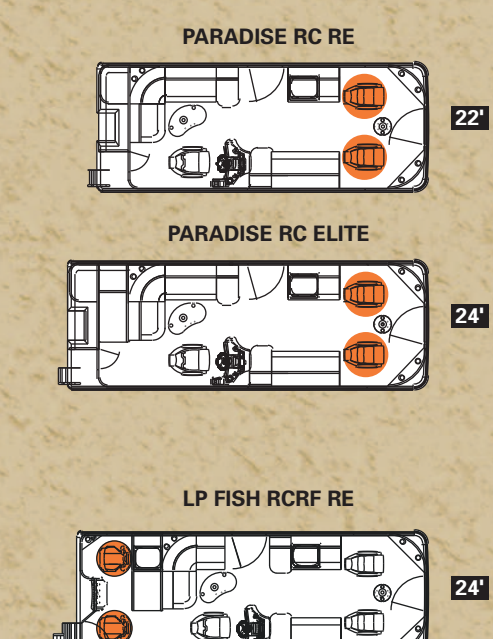

1. **Styling**
2. Front radius walls
   - Rear entry gate with swim platform rear entry ladder
   - External wall skins with 29" high 1 1/4" diameter .090" anodized railings
   - Hidden wall seams
   - Engraved interior door panels with net
   - Stainless steel non-skid strips for doorways
   - Plush 28 oz. Islands carpet
   - Three dimensional deluxe raised logos
   - Superior stripe kit

1. **Convenience**
2. Deluxe wine rack with ice carafe built in
   - Exclusive stylish curved smoked glass table with wine glass holders and stainless decorative cup holders
   - Fire extinguisher
   - Four eye straps to mount fenders
   - Four stainless pop up cleats
   - 36 gallon fuel capacity with SST gas cap and vent
3. **Canvas and Top**
4. 10' Bimini top with logo boot
   - Six stainless steel easy to use twist lock Bimini quick connect
   - Transport position support brackets for Bimini top
   - Color matched full mooring cover with vented pole supports
5. **Construction**
6. 8 1/2" wide
   - 25" diameter pontoons
   - Double full riser connections
   - Exclusive side protector keels
   - Heavy duty 4" reinforced deck rail with black rubber bumper
   - Heavy duty 3" C-channel crossbeams
   - Bolted deck with stainless bolts and lock nuts
   - Stainless steel corner castings all four corners
   - Extra heavy duty motor pod double bolted with 3/8" SST bolts

- Gate latches with stainless steel insert and welded safety tab
- Special Features – Paradise RC
  - Side privacy station (24' only)
  - Trash can built in
- Special Features – Paradise RCRF
  - Side privacy station
- Special Fishing Features – Paradise RCRF
  - Two rear fishing stations with SST rod holder
  - Rear rod box
  - Tackle trays
  - Large livewell over fuel tank

SPECIFICATIONS

	Paradise RC	Paradise RCRF
Length	22'	24'
Pontoon Diameter	25"	25"
Width	8 1/2'	8 1/2'
Dry Weight	2,050	2,250
Max Weight Cap.	2,260	2,600
Max Engine HP	125	150
Max # People	11	13
Max People Lbs.	1,600	1,850

OPTIONS — RC AND RCRF

1. **Paradise RC and Paradise RCRF**
2. **Deck Options**
3. Aluminum decking
4. **Flooring Options**
5. Vinyl flooring (n/a on aluminum deck)
   - Snap-in carpet (upgrade to vinyl flooring also required)
6. **Captain's Chair Options**
7. Admiral's chair with flip up bolster
   - Double wide recliner Admiral's chair
   - High performance sport barrel chair with bolster
8. **Furniture Options**
9. Buckskin base vinyl (recommended only with colored wall skin)

1. Luxury umbrella (Tan only) with exclusive stylish round smoked glass table with wine glass holders and stainless decorative cup holder
2. **Entertaining Options**
3. Refreshment center COMMANDER in place of lounge arm with sink, electric faucet, two gallon water reservoir, trash can liner, and stainless drawer with ice cube cooler
   - Refreshment center CAPTAIN in place of lounge arm with sink, electric faucet, two gallon water reservoir, trash can liner, and smoked glass style door

1. Refrigerator – DC electric stainless steel with slide out top loading cooling compartment in special housing with Corian style surface
   - Stainless gas grill
2. **Dash/Electronics Options**
3. Garmin 440S Coastal GPS (upgrade exchange)
   - Premium sound system upgrade (six coaxial speakers, subwoofer, amp.)
   - Dual battery system with auto twin charge and start protect
   - Battery dual selector switch
4. **Steering Options**
5. Electric power assist steering (requires Sea Star upgrade)

1. Sea Star hydraulic high capacity steering
2. **Bimini and Hard Top Options**
3. Second Bimini top – factory pre-installed only
   - 12' aluminum hard top (factory installed only)
4. **Performance Options**
5. Waveglider™ high performance pontoons – see pages 14 and 15
   - Sport Graphics Package – see page 16
   - Aluminum waveshield
6. **Watersports Options**
7. Ski tow bar
   - Waterski/wakeboard tower
8. **Camper Enclosure Options – Factory Pre-installed Only**
9. 1/2 camper enclosure

1. Full camper enclosure (22' and up only)
   - 1/2 camper enclosure with bow cover
2. **Misc. Options**
3. Inflatable bow sleeper bed
   - Livewell under port bow bench
   - Wash down kit with sprayer and pump
   - Seat covers in place of, or in addition to, mooring cover
   - Colored wall skins – Black, Blue, Burgundy, and Champagne – Includes chrome dock light housings and custom matched graphics
   - Docklines retractable built in
   - Front radius deck

Some models shown with optional equipment.

INTERIOR OPTIONS

PARADISE RC L SERIES

It just keeps getting better.