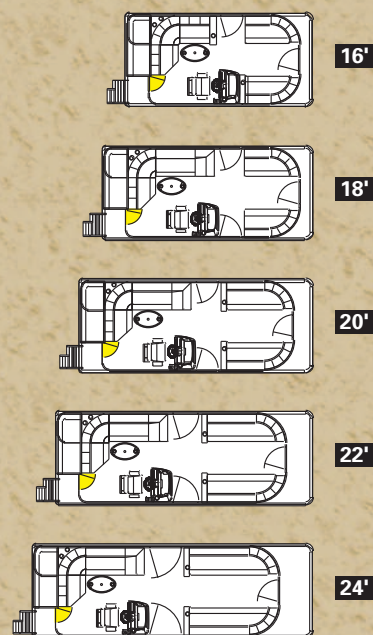

- Stainless courtesy light on side of Captain's stand
- USCG navigation and stern lighting

Furnishings

- Furnishings are created using exclusive MATRIX 50 marine upholstery
- Upholstered aluminum seat frames with flow through ventilation
- Plush designer furnishings
- Champagne perf accent vinyl
- Redesigned seat arms
- Custom Captain's chair

Styling

- Front radius walls
- Rear entry gate with swim platform rear entry ladder
- External wall skins with 29" high 1 1/4" diameter .090" anodized railings
- Hidden wall seams
- Non-skid strips for doorways
- Plush 20 oz. textured carpet
- Deluxe mural graphics package

Convenience

- Four stainless cleat and lifting eye assembly
- Oval table with cup holders

Canvas and Top

- 8' Bimini top with boot
- Transport position support brackets
- Bimini quick release pull pins

Construction

- 8" standard or optional 8 1/2" wide
- 23" standard or optional 25" diameter pontoons
- Heavy duty 3" reinforced deck rail
- Heavy duty C-channel crossbeams
- Corner castings all four corners
- Extra heavy duty motor pod double bolted with 3/8" SST bolts attached to seven crossbeams
- Gate latches with stainless steel insert and welded safety tab

Standard Features only on CC FNF

- 24 gallon fuel system
- Fuel gauge
- Two front fishing stations with rod holder
- Two rear fishing stations with rod holder
- Side privacy station
- Large livewell over fuel tank

INTERIOR OPTIONS

CATALINA REAR ENTRY