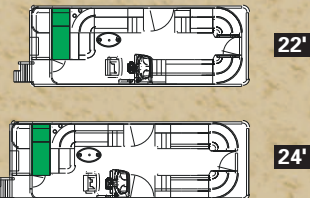

ELITE

Watersports Options

- Ski tow bar
- Waterski/wakeboard tower – 8.5' wide only

Camper Enclosure Options – Factory Pre-installed Only

- 1/2 camper enclosure
- Full camper enclosure (22' and up only)
- 1/2 camper enclosure with bow cover

Misc. Options

Performance options

- Waveglider™ high performance pontoons – see pages 14 and 15
- Sport Graphics Package – see page 16
- Aluminum waveshield

Pontoon Options

- 23" to 25" upgrade
- Exclusive side protector keels

Lighting Options

- Stainless amber floor mood lighting
- Engine compartment light