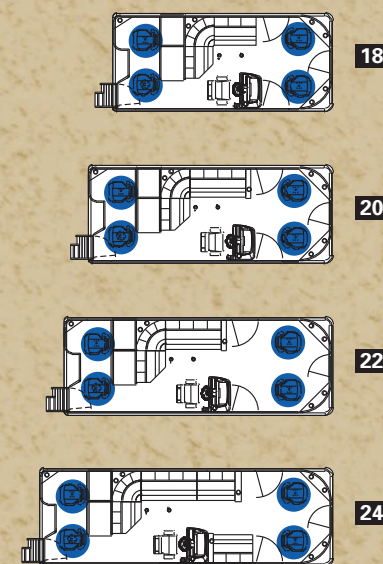

CC FNF REAR ENTRY