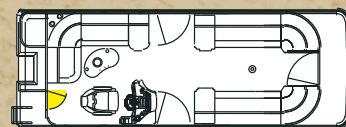

STANDARD FEATURES

Commander Fiberglass Helm Including:

- Level 5 dash package – automotive style dash with woodgrain panels, lighted stainless toggle switches and windshield
- Lighted cup holder
- Full gauge panel featuring black sterling tachometer, voltmeter, and fuel gauge
- MP3 player storage bin with smoked glass cover and plug
- Surface storage trays for cell phone and other personal items
- Baystar hydraulic easy to turn tilt steering
- Woodgrain steering wheel with brilliant aluminum non-directional spokes
- Smoked glass side door and storage with fuse panel

Electronics

- Garmin full color GPS with built in inland maps, fishfinder water temp, depth gauge, speedometer

SPECIFICATIONS

Length	20'	22'	24'
Pontoon Diameter	25"	25"	25"
Width	8 1/2'	8 1/2'	8 1/2'
Dry Weight	1,800	2,050	2,250
Max Weight Cap.	2,130	2,260	2,600
Max Engine HP	115	125	150
Max # People	10	11	13
Max People Lbs.	1,380	1,600	1,850

OPTIONS

Deck Options

- Aluminum decking

Flooring Options

- Vinyl flooring (n/a on aluminum deck)
- Snap-in carpet (upgrade to vinyl flooring also required)

Captain's Chair Options

- Admiral's chair with flip up bolster
- Double wide recliner Admiral's chair
- High performance sport barrel chair with bolster

Furniture Options

- Buckskin base vinyl (recommended only with colored wall skin)

- Luxury umbrella (Tan only) with exclusive stylish round smoked glass table with wine glass holders and stainless decorative cup holder

Entertaining Options