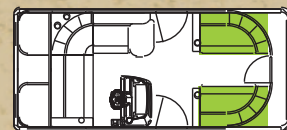

STANDARD FEATURES

Captain's Deluxe Polished Contoured Stand

- Level 1 helm package – brushed champagne dash panel lighted rocker switches
- Smoked glass side door, removable stand access panel
- MP3 player storage bin with smoked glass lid
- Non-directional Huron steering wheel

Electronics

- 12 volt power point

Lighting

- Stainless courtesy light on side of Captain's stand
- USCG navigation and stern lighting

Furnishings

- Furnishings are created using exclusive MATRIX 50 marine upholstery.
- Upholstered aluminum seat frames with flow through ventilation
- Radius plush designer furnishings
- Champagne perf accent vinyl

INTERIOR OPTIONS

FAMILY

14'

16'

16' OPTIONAL FAMILY RE

16'

FISH

14'

16'

OPTIONS

Deck Options

- Aluminum decking

Flooring Options

- Vinyl flooring (n/a on aluminum deck)
- Snap-in carpet (upgrade to vinyl flooring also required)
- Plush 28 oz. Escalade carpet
- Plush 28 oz. Islands carpet

Furniture Options

- Buckskin base vinyl (recommended only with colored wall skin)
- Oval table with cup holders
- Rear entry gate with ladder and custom Captain's chair (16' only)

Dash/Electronics Options

- Tachometer, voltmeter, and fuel gauge
- Jensen high power MSR3007 CD stereo with MP3 plug
- Jensen high power speakers with platinum speaker covers
- Garmin 430S full color GPS (factory installed only) or (requires upgrade to level 3 dash)
- Garmin 440S full color coastal GPS (factory installed only) or (requires upgrade to level 3 dash)
- Fishfinder – Garmin (Model 145)
- Jensen waterproof CD stereo MSR7007 exchange
- Extra Jensen speakers
- Marine Audio speakers
- Stainless logo speaker covers (requires M.A. speaker)

- Dual battery system with auto twin charge and start protect
- Battery selector switch
- Fixed windshield

Lighting Options