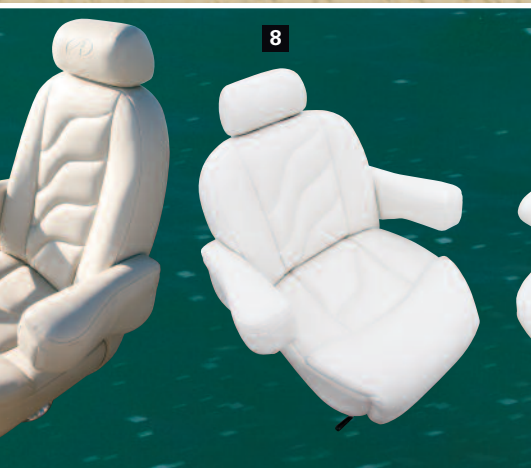

Deck Options

- 1 Aluminum decking

Flooring Options

- 2 28 oz. Escalade carpet
- 3 28 oz. Islands carpet
- 4 Vinyl flooring
- 5 Snap-in carpet (requires vinyl flooring)

Captain's Chair Options

- 6 Double wide recliner Admiral's chair
- 7 High back recliner Admiral's chair
- 8 Low back recliner Commander's chair
- 9 Captain's chair
- 10 Sport Graphics Package barrel chair

Furniture Options

- 11 Dinette in place of port bow bench (two Captain's chairs and oval table)
- 12 Umbrella table
- 13 Deluxe smoked glass wine table
- 14 Electric wine rack standard on Excalibur
- 15 Admiral fiberglass entertainment helm
- 16 Commander entertainment center with stainless drawer, sink, and large capacity trash receptacle
- 17 Convenience center with Corian style surface, storage and paper towel holder
- 18 Refrigerator - DC electric stainless steel with slide out top loading cooling compartment in special housing with Corian style surface, also shown with grill and mount
- 19 Trash can for lounge arm (Windjammer and Tropic)

Dash/Electronics Options

- 20 Garmin 430S color GPS/depth gauge/fishfinder/inland maps (fits level 3 dash only)
- 21 Garmin 400C color depth gauge/fishfinder (fits level 2 dash only)
- 22 Garmin 145 depth gauge/fishfinder (fits level 3 dash only)
- 23 Jensen MSR7007 waterproof CD stereo
- 24 Mood lighting
- 25 Light for engine compartment (standard on L Series)