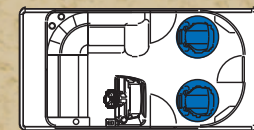

STANDARD FEATURES

Captain's Deluxe Polished Contoured Stand

- Level 1 helm package – brushed champagne dash panel lighted rocker switches
- Smoked glass side door, removable stand access panel
- MP3 player storage bin with smoked glass lid
- Non-directional Huron steering wheel

Electronics

- 12 volt power point

Lighting

- Stainless courtesy light on side of Captain's stand
- USCG navigation and stern lighting

Furnishings

- Furnishings are created using exclusive MATRIX 50 marine upholstery.
- Upholstered aluminum seat frames with flow through ventilation
- Radius plush designer furnishings
- Champagne perf accent vinyl

INTERIOR OPTIONS

FAMILY

14'

16'

16' OPTIONAL FAMILY RE

16'

FISH

14'

16'

OPTIONS

Deck Options

- Aluminum decking

Flooring Options

- Vinyl flooring (n/a on aluminum deck)
- Snap-in carpet (upgrade to vinyl flooring also required)
- Plush 28 oz. Escalade carpet
- Plush 28 oz. Islands carpet

Furniture Options

- Buckskin base vinyl (recommended only with colored wall skin)
- Oval table with cup holders
- Rear entry gate with ladder and custom Captain's chair (16' only)

Dash/Electronics Options

- Tachometer, voltmeter, and fuel gauge
- Jensen high power MSR3007 CD stereo with MP3 plug
- Jensen high power speakers with platinum speaker covers
- Garmin 430S full color GPS (factory installed only) or (requires upgrade to level 3 dash)
- Garmin 440S full color coastal GPS (factory installed only) or (requires upgrade to level 3 dash)
- Fishfinder – Garmin (Model 145)
- Jensen waterproof CD stereo MSR7007 exchange
- Extra Jensen speakers
- Marine Audio speakers
- Stainless logo speaker covers (requires M.A. speaker)

- Dual battery system with auto twin charge and start protect
- Battery selector switch
- Fixed windshield

Lighting Options