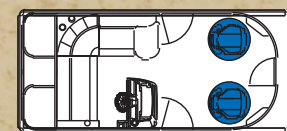

16'

OPTIONS

Deck Options

- Aluminum decking

Flooring Options

- Vinyl flooring (n/a on aluminum deck)
- Snap-in carpet (upgrade to vinyl flooring also required)
- Plush 28 oz. Escalade carpet
- Plush 28 oz. Islands carpet

Furniture Options

- Buckskin base vinyl (recommended only with colored wall skin)
- Oval table with cup holders
- Rear entry gate with ladder and custom Captain's chair (16' only)

Dash/Electronics Options

- Tachometer, voltmeter, and fuel gauge
- Jensen high power MSR3007 CD stereo with MP3 plug
- Jensen high power speakers with platinum speaker covers
- Garmin 430S full color GPS (factory installed only) or (requires upgrade to level 3 dash)
- Garmin 440S full color coastal GPS (factory installed only) or (requires upgrade to level 3 dash)
- Fishfinder – Garmin (Model 145)
- Jensen waterproof CD stereo MSR7007 exchange
- Extra Jensen speakers
- Marine Audio speakers
- Stainless logo speaker covers (requires M.A. speaker)

- Dual battery system with auto twin charge and start protect
- Battery selector switch
- Fixed windshield

Lighting Options

- Stainless amber floor mood lighting
- Docking lights built into front walls

Steering Options

- Mechanical tilt steering

Pontoon Options

- 22" to 23" upgrade
- Exclusive side protector keels

Misc. Options

- Stainless rail mounted gas grill
- Livewell under port bow bench
- Wash down kit with sprayer and pump
- Color matched full mooring cover
- Seat covers
- Colored wall skins – Black, Blue, Burgundy, and Champagne – Includes custom matched graphics – docklights not included
- Chrome docklight housings
- Docklines retractable built in
- Stainless steel non-skid strips for doorways
- Three dimensional deluxe raised logos
- Four eye straps to mount fenders
- Four stainless pop up cleats
- Logo soft cooler
- Portable cup holders

SPECIFICATIONS

Length	14'	16'
Std. Pontoon Diameter	22"	22"
Width	7'	7'
Dry Weight	1,100	1,300
Max Weight Cap.	1,150	1,350
Max Engine HP	25	50
Max # People	5	6
Max People Lbs.	735	850
Optional Pontoon Diameter	23"	23"
Dry Weight	1,150	1,350
Max Weight Cap.	1,170	1,380
Max Engine HP	40	50
Max # People	5	6
Max People Lbs.	800	950