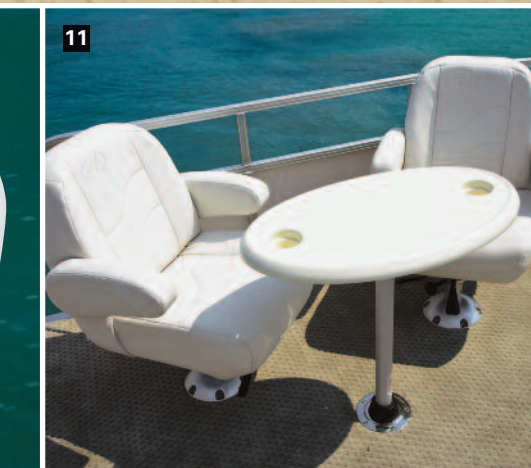

Deck Options

- 1 Aluminum decking

Flooring Options

- 2 28 oz. Escalade carpet
- 3 28 oz. Islands carpet
- 4 Vinyl flooring
- 5 Snap-in carpet (requires vinyl flooring)

Captain's Chair Options

- 6 Double wide recliner Admiral's chair
- 7 High back recliner Admiral's chair
- 8 Low back recliner Commander's chair
- 9 Captain's chair
- 10 Sport Graphics Package barrel chair

Furniture Options

- 11 Dinette in place of port bow bench (two Captain's chairs and oval table)
- 12 Umbrella table
- 13 Deluxe smoked glass wine table
- 14 Electric wine rack standard on Excalibur
- 15 Admiral fiberglass entertainment helm
- 16 Commander entertainment center with stainless drawer, sink, and large capacity trash receptacle
- 17 Convenience center with Corian style surface, storage and paper towel holder
- 18 Refrigerator - DC electric stainless steel with slide out top loading cooling compartment in special housing with Corian style surface, also shown with grill and mount
- 19 Trash can for lounge arm (Windjammer and Tropic)

Dash/Electronics Options

- 20 Garmin 430S color GPS/depth gauge/fishfinder/inland maps (fits level 3 dash only)
- 21 Garmin 400C color depth gauge/fishfinder (fits level 2 dash only)
- 22 Garmin 145 depth gauge/fishfinder (fits level 3 dash only)
- 23 Jensen MSR7007 waterproof CD stereo
- 24 Mood lighting
- 25 Light for engine compartment (standard on L Series)