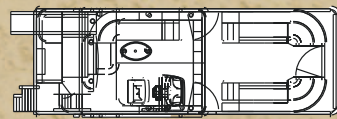

Sea Star hydraulic steering

- Full gauge panel featuring black sterling tachometer, voltmeter, and fuel gauge
- Surface storage tray for cell phone and other personal items
- Carbon fiber tilt steering wheel with brilliant aluminum non-directional spokes

Electronics

- Jensen high power MSR3007 CD stereo with MP3 plug
- Two Jensen high power speakers with platinum speaker covers
- 12 volt power point
- Plush 28 oz. Escalade carpet
- Docking lights built into front walls in heavy duty reinforced housing
- Stainless courtesy light on side of Captain's stand
- USCG navigation and stern lighting

Furnishings

- Furnishings are created using exclusive MATRIX 50 marine upholstery

- Pleated plush radius designer furnishings
- Champagne perf accent vinyl
- Plush deluxe lounge arms
- Plush fixed back Captain's chair with moveable arms and slide and swivel
- Portable cup holders

Styling

- Front radius wall railings
- Rear entry gate with swim platform rear entry ladder
- External wall skins with 29" high 1 1/4" diameter .090" anodized railings
- Hidden wall seams
- Non-skid strips for doorways
- Plush 28 oz. Escalade carpet
- Deluxe mural graphics package
- Three dimensional raised logos

Convenience

- Fire extinguisher
- Four stainless cleat and lifting eye assembly

INTERIOR OPTIONS

WINDJAMMER FUNSHIP

24'