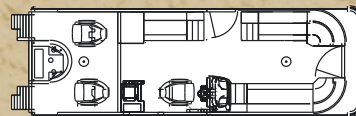

WINDJAMMER SANDBAR

26'

- Ski tow bar
- Sea Star hydraulic steering
- Four Jensen high power speakers with platinum speaker covers
- Rear facing side bench

WINDJAMMER RC C SERIES

Windjammer RC is the more affordable entertainment boat. Its plush bow seating not only offers a nice place to sit and relax, it also serves as a fishing station with many fishing features including a livewell and rod holders.