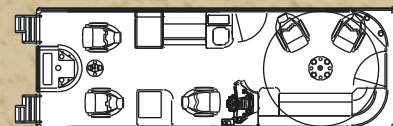

Performance

1. Waveglider™ system – high performance pontoons
   - Includes 25" triple pontoons and Avalon's exclusive Waveglider™ – high performance lifting strakes and 42 gallon fuel tank for center pontoon
   - Ski tow bar
2. **Commander Fiberglass Helm Including:**
3. Level 5 dash package – automotive style dash with woodgrain panels, lighted stainless toggle switches, and windshield
   - Lighted cup holder
   - Full gauge panel featuring black sterling tachometer, voltmeter, and fuel gauge
   - MP3 player storage bin with smoked glass cover and plug
   - Surface storage trays for cell phone and other personal items
   - Sea Star hydraulic steering
   - Woodgrain steering wheel with brilliant aluminum non-directional spokes
   - Smoked glass side door and storage with fuse panel

Electronics

- Garmin full color GPS with built in inland maps, fishfinder water temp, depth gauge, speedometer

INTERIOR OPTIONS

PARADISE SANDBAR

26'

Styling

- Front radius walls
- External wall skins with 29" high 1 1/4" diameter .090" anodized railings
- Hidden wall seams
- Engraved interior door panels with net
- Stainless steel non-skid strips for doorways
- Plush 28 oz. Islands carpet
- Three dimensional deluxe raised logos
- Superior stripe kit

Convenience

- Fire extinguisher
- Four eye straps to mount fenders
- Four stainless pop up cleats
- Dual battery system with auto twin charge and start protect
- One port and one starboard rear swim platform ladder

Canvas and Top

- 10' Bimini top with logo boot
- Six stainless steel easy to use twist lock Bimini quick connect

Construction

- 8 1/2' wide
- Double full riser connections
- Exclusive side protector keels
- Heavy duty 4" reinforced deck rail with black rubber bumper
- Heavy duty 3" C-channel crossbeams
- Bolted deck with stainless bolts and lock nuts
- Stainless steel corner castings all four corners
- Extra heavy duty motor pod integrated into center pontoon
- Gate latches with stainless steel insert and welded safety tab

- Two 12 volt power points – helm and bow

Lighting

- Docking lights built into front walls in heavy duty reinforced housing
- Stainless amber floor mood lighting
- Bimini top light
- Stainless courtesy light on side of Admiral's stand
- USCG navigation and stern lighting

Furnishings

- Furnishings are created using exclusive MATRIX 50 marine upholstery
- Starboard radius bow bench
- Portside bench
- Port privacy station
- Textured accent vinyl with gold trim
- Plush deluxe lounge arms
- Exclusive Comfort-Plush™ high back reclining drivers Admiral's chair with slide and swivel
- Portable cup holders

Furniture Options

1. Buckskin base vinyl (recommended only with colored wall skin)
2. **Dash/Electronics Options**
3. Garmin 440S Coastal GPS (upgrade exchange)
   - Premium sound system upgrade (six coaxial speakers, subwoofer, amp.)
   - Battery dual selector switch

Steering Options

- Electric power assist steering

Bimini and Hard Top Options

- Second Bimini top – factory pre-installed only
- Standard walk-on sun roof (8' or 10') with ladder (ladder at front of roof) available factory installed only

Performance Options

- 27" center pontoon upgrade
- Sport Graphics Package – see page 16
- Rough Water Package
- Aluminum waveshield

Watersports Options

- Waterski/wakeboard tower
- Ski storage in center pontoon

- 1/2 camper enclosure
- Full camper enclosure
- 1/2 camper enclosure with bow cover

Misc. Options

- Inflatable bow sleeper bed
- Livewell under port bow bench

OPTIONS

Deck Options

- Aluminum decking

Flooring Options

- Vinyl flooring (n/a on aluminum deck, n/a at rear area)
- Snap-in carpet (upgrade to vinyl flooring in main section also required)

Captain's Chair Options

- Admiral's chair with flip up bolster
- Double wide recliner Admiral's chair
- High performance sport barrel chair with bolster

SPECIFICATIONS

Pontoon Length	26'
Pontoon Diameter	25"
Deck Width	8.5'
Weight with Furniture Lbs.	3,125
Max. Wt. Capacity Lbs.	3,200
Max Engine	250
Max. No. Persons	17
Or Max. Persons Lbs.	2,400