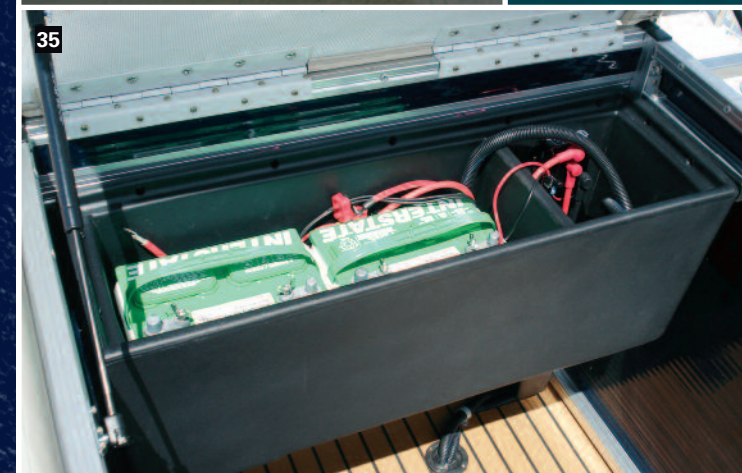

FEATURES & OPTIONS CONTINUED

COLOR OPTIONS

1. **Canvas and Top Options**
2. 26 Second Bimini top (requires optional zippered connector for full length)
   - 27 Standard walk-on sun roof (8' or 10', ladder at front, 25" pontoons required)
   - 28 12' aluminum top
   - 29 Half enclosure with bow cover
   - 30 Full camper enclosure
   - 31 1/2 camper enclosure
   - 32 Seat covers

1. **Fishing Options**
2. 33 Mooring cover
   - 34 Rear deck option shown with additional teak option
   - 35 Avalon's exclusive easy access battery and electronics compartment (standard on L series with rear sundeck)
   - 36 Wash down kit with sprayer and pump

1. **Misc. Options**
2. 37 Bow sleeper bed