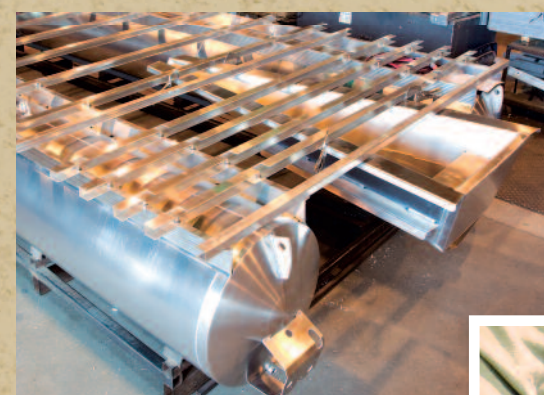

2010

Avalon

LUXURY PONTOON BOATS

Luxury and Strength.

Our total commitment to making the finest pontoon boats in the world has brought you the exciting Avalon Pontoons. These luxurious boats are a beautiful composition of the finest elements known to pontoon boating, along with over 30 years of pontoon boat manufacturing experience. The finest construction,

the most luxurious designs and the largest group of unique standard features create a distinctly different and clearly superior pontoon boat that will exceed your expectations.

Avalon is a vertically integrated builder. We manufacture the pontoons, framing, furniture, covers and more right in our own production facility using the latest computer driven equipment such as our Water Jet cutter, Gerber fabric cutter, Tiger saws, and the latest in welding

technology. As a result we are able to achieve and control the highest degree of quality.

Our number one investment, however, is our people. Avalon's team of highly experienced welders, furniture makers and assemblers descend from generations of Midwestern craftsmen that have been instrumental in the building of America. Our headquarters based customer service people will make sure your experience is exceptional.

Avalon is rated as having one of the lowest incidents of warranty claims in the industry and has also won the 2008 and 2009 NMMA CSI Award for outstanding customer service.

SUPERIOR CONSTRUCTION

Our commitment to customer satisfaction and our superior construction gives us the confidence to place a 5 year bow to stern limited warranty on your boat! PLUS a lifetime limited warranty on the pontoon structure, seat frames and PTP decking! See your dealer for details!

Avalon Pontoons offers these exclusive heavy duty construction features

- Avalon's exclusive MATRIX 50 heavy duty 50 gauge marine seat covering with a 24% substructure is tested strongest against tears, punctures, and stains.
- New Herringbone multi-directional stretch backing promotes quicker recovery.
- Greater stitch strength.

Exclusive! Aluminum seat frames and kick panels
Clearly superior. Lifetime warranty. Aluminum seat frames are stronger, have extra large compartments for

maximum storage capacity and have "Flo thru™" ventilation from the outside. "Flo thru™" allows your equipment to dry out, even while the cover is on and keeps the entire compartment drier so mildew or fungus is less likely to develop. Aluminum frames won't crack or hold water like plastic, either!

Heavy duty nose cone with our industry-first integrated nose cone splash fins!
The absolute strongest in the industry.

The .100" thickness and one-piece construction makes it virtually impossible to break off a splash fin. The double wrapped leading edge provides maximum impact protection.

Stronger! Double full pontoon connectors
Most models feature full riser pontoon connections inside and outside. Unlike our competitor's "small but skirted" riser connectors. Full risers provide continuous strength along the entire pontoon.

Exclusive! L Series side keel protection

Special welded keels protect against damage from side impact. They also provide better performance as they limit the flow of water around the pontoon.

Interior drain

Avalon now exclusively has a drain in the corner of the rear bench where water that would collect from rain during storage is expelled through a drain channel and off the boat. This

significantly reduces the potential for stains that develop in the corners over time.

Double vented gas fill

Only Avalon has solved the issue of fuel fill splash back and slowness. Avalon's exclusive double fuel vent allows pressure to escape so you can fill quickly with almost no splash back.

Reflective safety striping

Avalon adds an additional level of night safety with striping that can be seen from a distance when exposed to light.

Industry's strongest double bolted motor pod assembly

.190" thickness with integrated splash fins. 2" thick aluminum sheathed transom is fully welded. The entire pod is double bolted with at least 16 3/8" bolts and supported by more heavy-duty "C" channels crossbeams than any other pontoon boat.

Superior quality pontoon tube

.090" thickness H5052 marine aluminum alloy. Multi-baffled near each weld for

maximum strength and air lock. Hand-welded to rigid standards.

The best crossbeam and deck construction