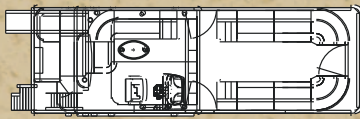

26'

Oval table with cup holders

- Canvas and Top
- Color matched full mooring cover with vented pole supports

Construction

- 8 1/2" wide
- Double full riser connections
- Heavy duty 3" reinforced deck rail

Heavy duty C-channel crossbeams

- 16" OC crossbeam spacing
- Corner castings all four corners
- Gate latches with stainless steel insert and welded safety tab

OPTIONS

Deck Options

- Aluminum decking

Flooring Options

- Vinyl flooring (n/a on aluminum deck)
- Snap-in carpet (upgrade to vinyl flooring also required)
- Plush 28 oz. Islands carpet

Captain's Chair Options

- Exclusive Comfort-Plush™ high back reclining Admiral's chair
- Exclusive Comfort-Plush™ low back reclining Commander's chair
- Double wide recliner Admiral's chair

Furniture Options

- Buckskin base vinyl (recommended only with colored wall skin)

- Luxury umbrella with table (Tan only)
- Luxury umbrella (Tan only) with exclusive stylish round smoked glass table with wine glass holders and stainless decorative cup holder

Entertaining Options

- Refreshment center COMMANDER in place of lounge arm with sink, electric faucet, two gallon water reservoir, trash can liner, and stainless drawer with ice cube cooler

- Convenience center with Corian style surface, paper towel holder, and storage
- Refrigerator – DC electric stainless steel with slide out top loading cooling compartment in special housing with Corian style surface
- Stainless gas grill

Dash/Electronics Options

- Garmin 430S full color GPS with built in inland maps, fishfinder water temp, depth gauge, speedometer
- Garmin 440S GPS with coastal maps
- Fishfinder – Garmin color (Model 400C)
- Premium sound system upgrade (six coaxial speakers, subwoofer, amp.)
- Jensen waterproof CD stereo MSR7007 exchange

- Extra Jensen speakers
- Marine Audio speakers
- Stainless logo speaker covers (requires M.A. speaker)
- Dual battery system with auto twin charge and start protect
- Battery selector switch

Lighting Options

- Stainless amber floor mood lighting
- Engine compartment light

Steering Options

- Electric power assist steering

Bimini and Hard Top Options

- Second Bimini top – factory pre-installed only

Pontoon Options

- Exclusive side protector keels
- Upgrade to 27" diameter pontoons

Performance Options

- Sport Graphics Package – see page 16
- Aluminum waveshield

- 1/2 camper enclosure
- Full camper enclosure (22' and up only)
- 1/2 camper enclosure with bow cover

Misc. Options

- Inflatable bow sleeper bed
- Livewell under port bow bench
- Wash down kit with sprayer and pump
- Seat covers in place of, or in addition to, mooring cover
- Colored wall skins – Black, Blue, Burgundy, and Champagne – includes chrome dock light housings and custom matched graphics
- Docklines retractable built in
- Stainless steel non-skid strips for doorways
- Trash can built into lounge arm
- Wine rack built in to lounge arm
- Four eye straps to mount fenders
- Four stainless pop up cleats

SPECIFICATIONS