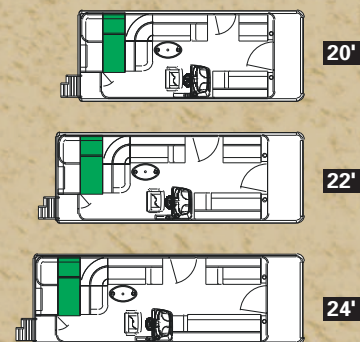

OPTIONS

8.5' wide option – Includes:

- 25" diameter pontoons
- Plush 28 oz. Escalade carpet
- 8 1/2" x 10" Bimini top

Deck Options

- Aluminum decking

Flooring Options

- Vinyl flooring (n/a on aluminum deck)
- Snap-in carpet (upgrade to vinyl flooring also required)
- Plush 28 oz. Escalade carpet
- Plush 28 oz. Islands carpet

Captain's Chair Options

- Exclusive Comfort-Plush™ high back reclining Admiral's chair
- Exclusive Comfort-Plush™ low back reclining Commander's chair
- Double wide recliner Admiral's chair

Furniture Options

- Buckskin base vinyl (recommended only with colored wall skin)
- Smoked glass table with wine glass holders and stainless decorative cup holder

- Luxury umbrella with table (Tan only)
- Luxury umbrella (Tan only) with exclusive stylish round smoked glass table with wine glass holders and stainless decorative cup holder

Entertaining Options

- Refreshment center COMMANDER in place of lounge arm with sink, electric faucet, two gallon water reservoir, trash can liner, and stainless drawer with ice cube cooler

- Refreshment center CAPTAIN in place of lounge arm with sink, electric faucet, two gallon water reservoir, trash can liner, and smoked glass style door
- Convenience center with Corian style surface, paper towel holder, and storage
- Refrigerator – DC electric stainless steel with slide out top loading cooling compartment in special housing with Corian style surface
- Stainless gas grill

Dash/Electronics Options

- Garmin 430S full color GPS with built in inland maps, fishfinder water temp, depth gauge, speedometer
- Garmin 440S GPS (with coastal maps)
- Fishfinder – Garmin color (Model 400C)
- Premium sound system upgrade (six coaxial speakers, subwoofer, amp.)
- Jensen waterproof CD stereo MSR707 exchange.
- Jensen MSR2107 high power waterproof stereo with 1 GB storage and memory stick input (exchange)
- Extra Jensen speakers
- Marine Audio speakers
- Stainless logo speaker covers (requires M.A. speaker)

- Dual battery system with auto twin charge and start protect
- Battery selector switch
- Lighting Options
- Stainless amber floor mood lighting
- Engine compartment light
- Steering Options
- Mechanical tilt steering
- Baystar hydraulic easy to turn tilt steering
- Sea Star hydraulic tilt steering for motors over 150 hp
- Electric power assist steering (requires Sea Star upgrade)

Bimini and Hard Top Options

- 8' x 10' Bimini top with logo boot
- Six stainless steel easy to use twist lock Bimini quick connect (available only on 8 1/2" x 10" Bimini top)
- Second Bimini top – factory pre-installed only
- Standard walk-on sun roof (8' or 10') with ladder (ladder at front of roof except 8' on Elite models). Upgrade to 25" pontoons required. Available factory installed only, 22" and up only
- 12' aluminum hard top (factory installed only)

Pontoon Options

- 23" to 25" upgrade
- Exclusive side protector keels
- Performance Options
- Waveglider™ high performance pontoons – see pages 14 and 15
- Sport Graphics Package – see page 16
- Aluminum waveshield