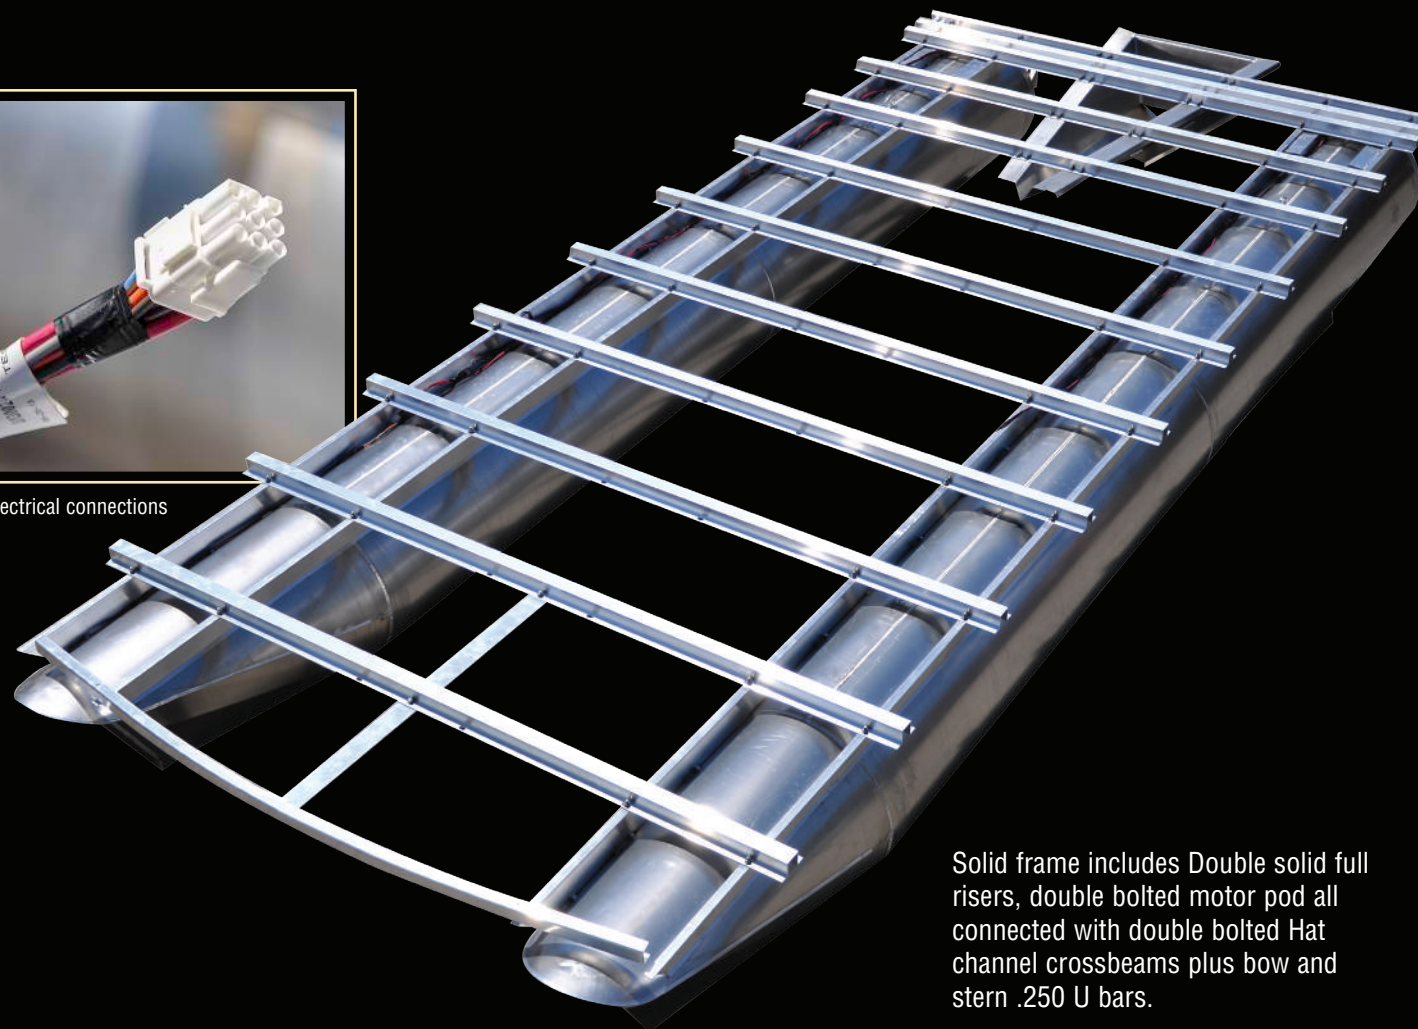

Avalon's Unique suspension seat cushions provide soft comfortable cushions that don't bottom out on a hard support surface.

Avalon's exclusive Matrix 50 heavy-duty 50 gauge marine seat covering with a 24 percent substructure is tested strongest against tears and punctures.

- New Herringbone multi-directional stretch backing promotes quicker recovery
- Greater stitch strength
- Permaguard stain protection

Heavy duty double bolted hat channel – Double the surface, double the strength, one wide surface for stronger flooring connection.

Plug N Play electrical connections

Heavy duty Deck corner protection

Strongest bow eye connected to 3 crossbeams

One Piece nose cone has heavy duty double wrapped, double thickness .200 leading edge.

Integrated nose cone splash fins cannot be broken off! Fins have welded edge guard.

Exclusive side protector keel – protects pontoon from side impact at docks, provides a spray diversion, and makes pontoon structure stronger.

Solid frame includes Double solid full risers, double bolted motor pod all connected with double bolted Hat channel crossbeams plus bow and stern .250 U bars.