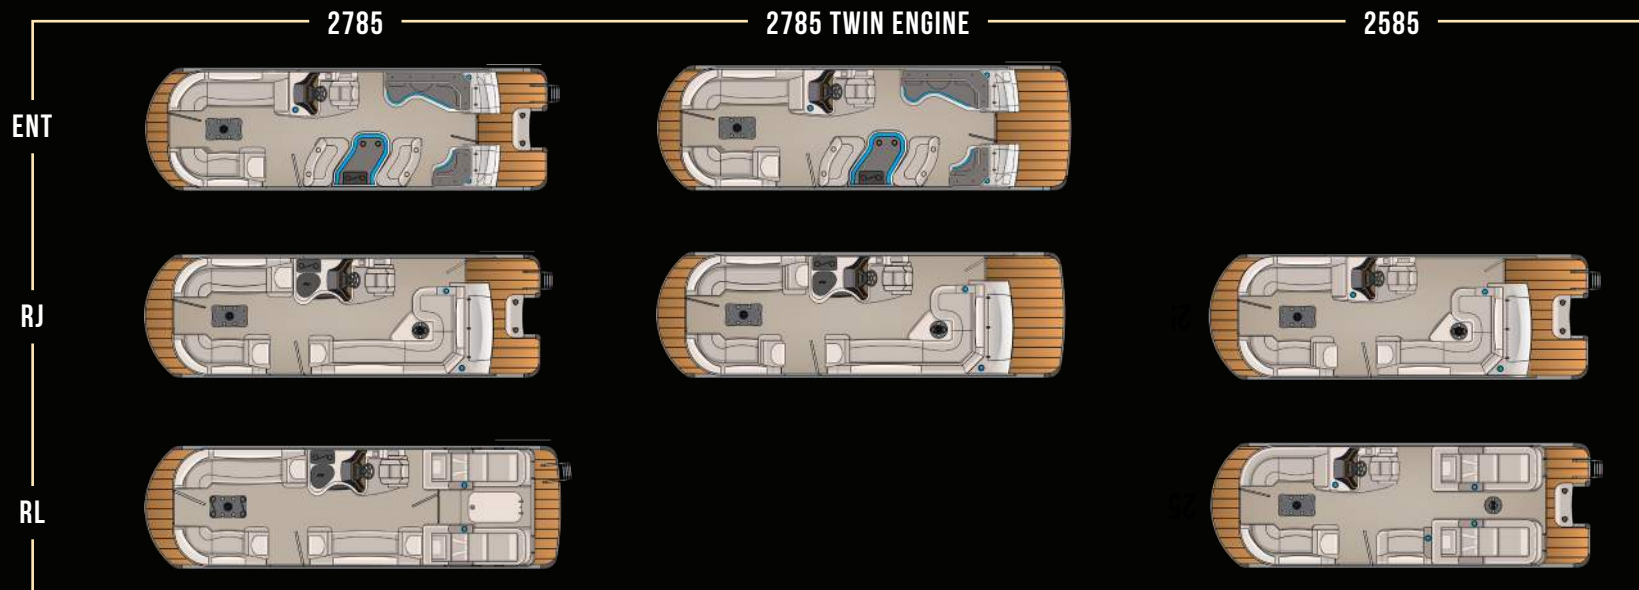

Interior Floor Infinity Deco White / Buck