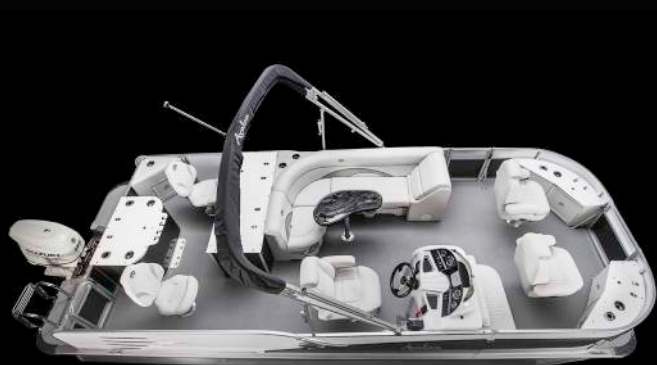

CATALINA QF 2385