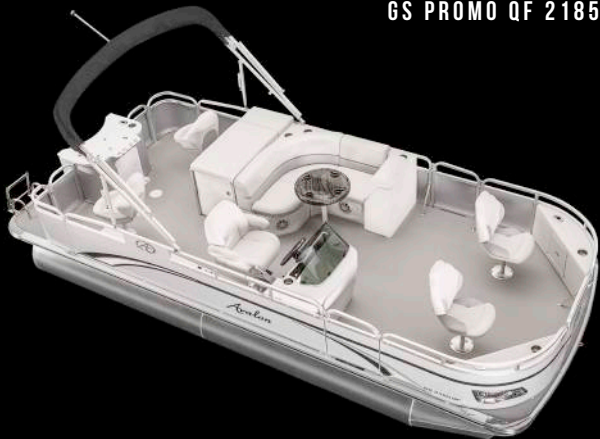

GS PROMO RF 2385

GS PROMO QF 2185