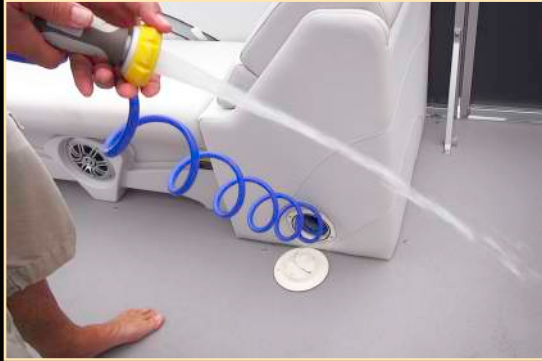

Wash Down Kit

Deco Portable Cup Holder Woodgrain