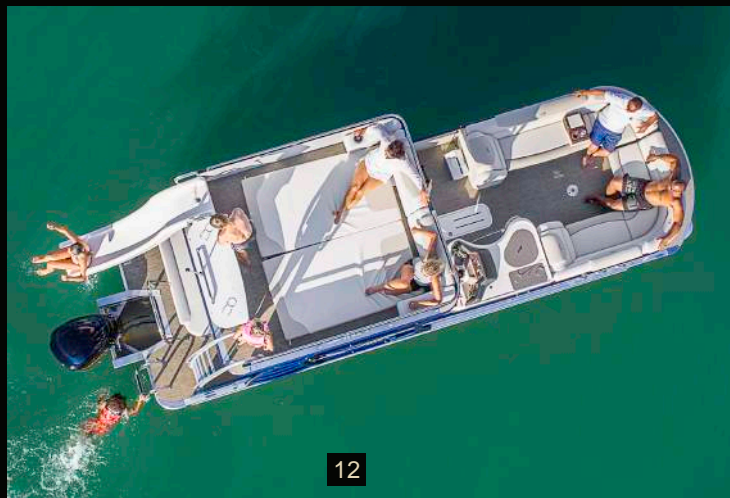

Avalon PARADISE FUNSHIP EL

PARADISE FUNSHIP 2785