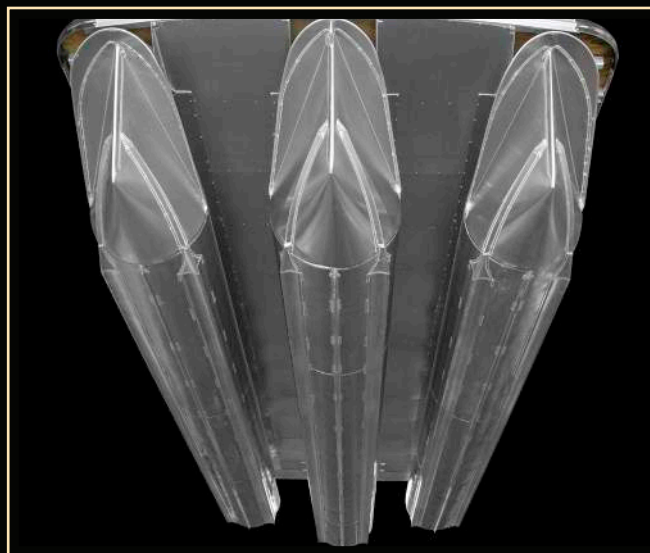

Exclusive side protector keel – protects pontoon from side impact at docks, provides a spray diversion, and makes pontoon structure stronger.

Solid frame includes Double solid full risers, double bolted motor pod all connected with double bolted Hat channel crossbeams plus bow and stern .250 U bars.

- Three full length pontoons – all same diameter
- Motor Pod built in to center pontoon
- 6 HPP Lifting fins, 2 per pontoon
- Maximum Speed
- Better turning
- Extreme bow lift to glide over rough water
- Better weight handling when heavy load on the bow
- Aluminum Waveshield – smooth under deck surface to reduce drag
- Seastar hydraulic steering
- 45 gallon built in fuel system
- Up to 350HP (Based on diameter)

- Two same Diameter outside pontoons
- One 2" Dia. larger full length center pontoon
- Motor Pod built in to center pontoon
- 4 internal HPP fins
- More Speed
- Extreme turning
- Improved Bow lift for wave handling
- Better weight handling when heavy load on the bow
- Aluminum Waveshield – smooth under deck surface to reduce drag
- Electric power assist steering
- Ski Tow Bar
- 45 gallon built in fuel system
- Up to 350HP (Based on diameter)