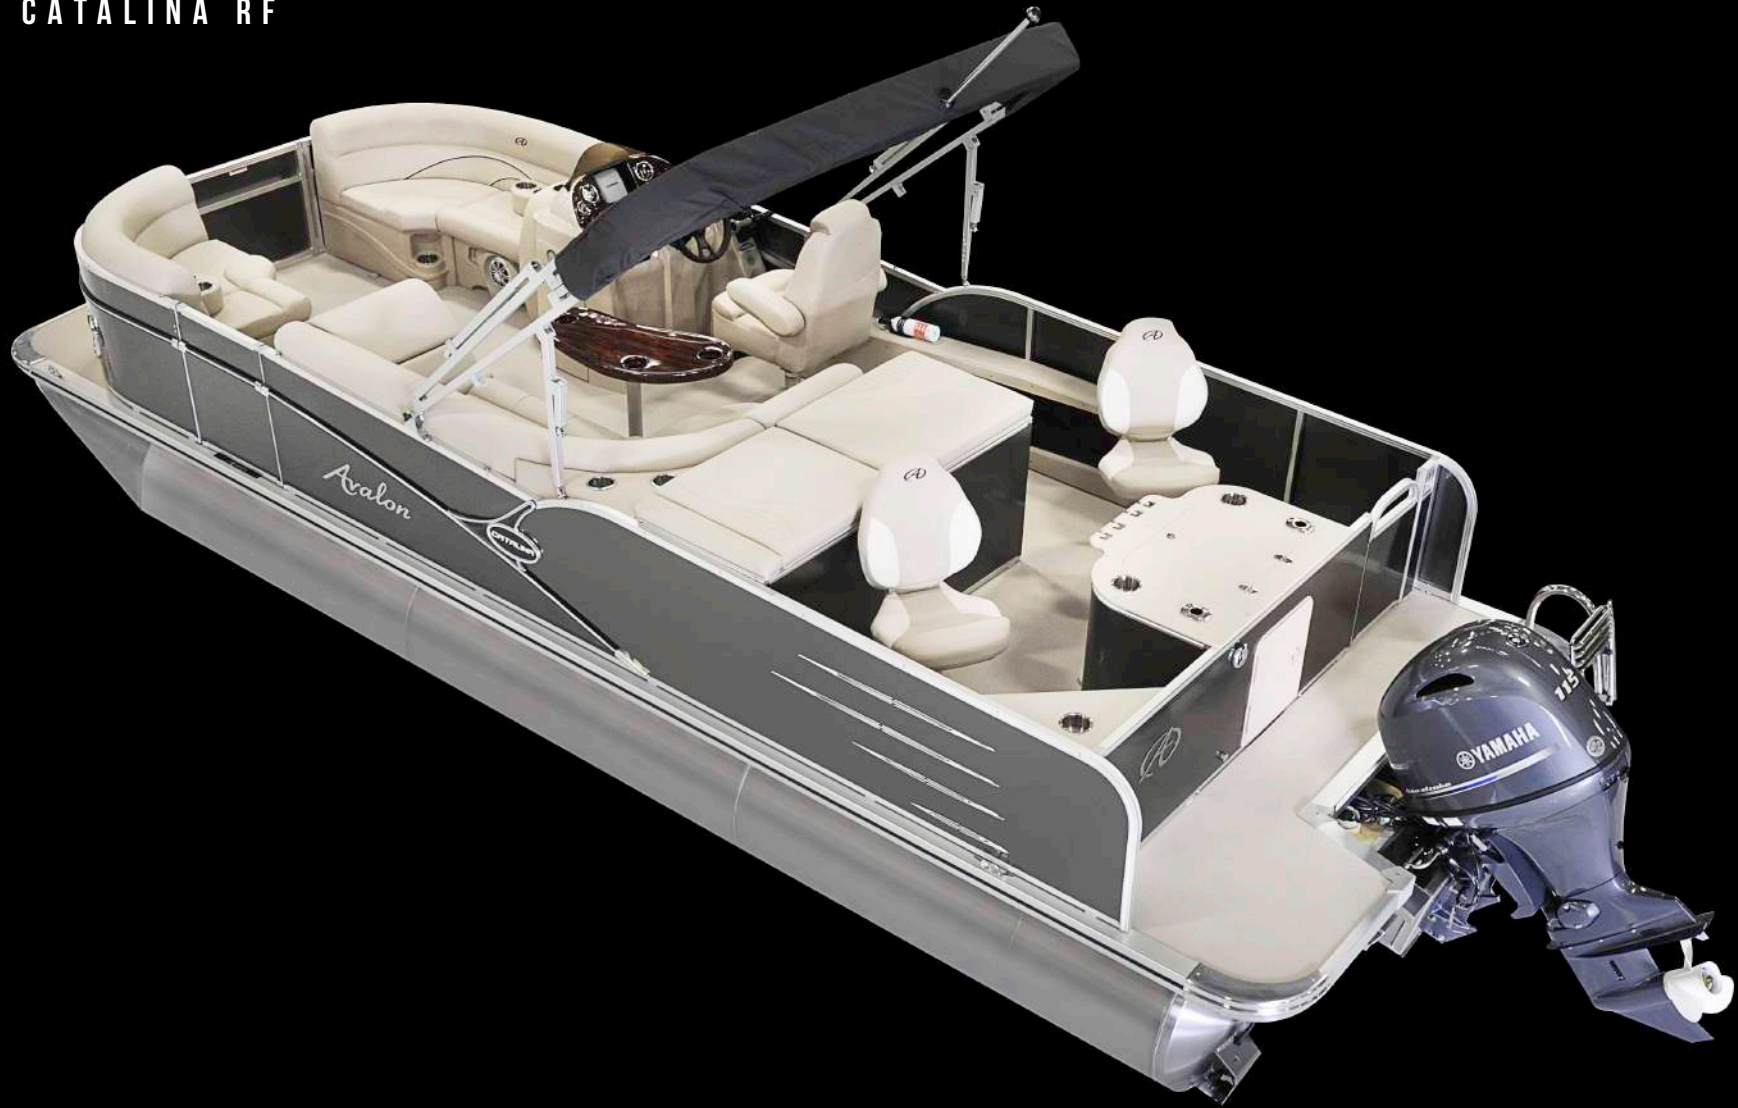

CATALINA RF 2385

STANDARD FEATURES – All Catalina

- Ensign fiberglass helmstand with woodgrain dash panel
- Tach, volt, fuel gauges
- Windshield
- Infinity PRV250BT BT stereo
- (4) Stereo speakers Silver
- 12 Volt power point
- Black Soft-Grip steering wheel
- Deco 3 external multi panel retro walls
- Interior composite wall panels
- Mirror chrome logos
- Gate with SST EZ lift latch
- Large rear starboard stainless ladder
- Courtesy light on helmstand
- Exterior navigation/docklight combo
- USCG navigation lights
- Commander low back reclining drivers chair with self-leveling arms
- Chair adjustment slider, front, back, rotate
- Curved Roto woodgrain table
- Exclusive Matrix 50 Soft Touch Seat Vinyl
- Suspension seating
- Lounge arms with flip up storage
- Lifetime Aluminum seat frames
- Flow-through ventilation
- Deluxe color-matched seat frame cladding
- Movable cup holders (2)
- Chair – Doublewide
- Flooring – vinyl rear deck with Deco carpet interior
- Keels side protector
- Double-bolted hat channel crossbeams
- Deck corner impact protection – Aluminum
- Tapered front deck
- Extended rear deck
- Pontoon double full risers
- 2" rub rail with black rubber bumper
- 4 stainless U bolt and cleat combo
- Vinyl non-skid strips for entry gates
- SST gas cap and vent

ADDITIONAL STANDARD FEATURES – By Model

CATALINA CR, QL, RL, DRL, ENT, QF, RF

- Steering – mechanical tilt
- Bimini top with heavy duty square anodized Aluminum frame
- SST quick release Bimini mount
- Transport position brackets

CATALINA QL, RL, ENT

- Privacy station curtain and frame

CATALINA CR

- Fuel 32 gallon above deck fuel tank

CATALINA ENT

- Port extended bar with built in cooler and 4 stools

CATALINA FUNSHIP

- Walk on sunroof with waterslide
- Steering – Baystar hydraulic tilt
- Twin 27" dia. pontoons
- HPP lifting fins, 2 per pontoon
- 32 gallon above deck fuel tank

CATALINA QL, RL, DRL, ENT, QF, RF

- 30 gallon transom fuel tank

CATALINA QF, RF

- Garmin 201 B/W Fishfinder/Depth Finder
- Livewell in front of Captain stand (QF ONLY)
- Rear fishing center with rod holders and livewell
- Tackle trays

CATALINA	Length Class	Boat Length Overall	Deck Length	Pontoon Diameter	Width	Dry Weight	Max Weight Capacity	Max Persons Pounds	Max Numbers Persons	Max Engine HP
2185 25"	21	21' 5"	21' 3"	25"	8.5'	1,850	2,035	1,300	10	115
2185 25" x 3 ET	21	21' 5"	21' 3"	25" x 3	8.5'	2,040	2,035	1,300	10	115
2185 25" x 3 WG	21	22' 6"	21' 3"	25" x 3	8.5'	2,750	2,240	1,710	12	175
2385 25"	23	23' 5"	23' 3"	25"	8.5'	2,150	2,150	1,540	11	125
2385 25" x 3 ET	23	23' 5"	23' 3"	25" x 3	8.5'	2,450	2,150	1,540	11	150
2385 25" x 3 WG	23	24' 6"	23' 3"	25" x 3	8.5'	2,900	2,560	1,600	12	225
2585 25"	25	25' 5"	25' 3"	25"	8.5'	2,450	2,430	1,770	13	135
2585 25" x 3 ET	25	25' 5"	25' 3"	25" x 3	8.5'	2,650	2,430	1,770	13	150
2585 25" x 3 WG	25	26' 6"	25' 3"	25" x 3	8.5'	3,100	2,825	2,015	14	250
2785 25"	27	27' 5"	27' 3"	25"	8.5'	2,650	2,675	2,015	14	150
2785 25" x 3 ET	27	27' 5"	27' 3"	25" x 3	8.5'	2,850	2,840	2,000	14	150
2785 25" x 3 WG	27	28' 6"	27' 3"	25" x 3	8.5'	3,300	3,120	2,310	16	300
CATALINA FUNSHIP	Length Class	Boat Length Overall	Deck Length	Pontoon Diameter	Width	Dry Weight	Max Weight Capacity	Max Persons Pounds	Max Numbers Persons	Max Engine HP
2585 27"	25	26' 6"	25' 3"	27"	8.5'	3,320	2,520	1,665	11	150

POPULAR OPTIONS – All Catalina