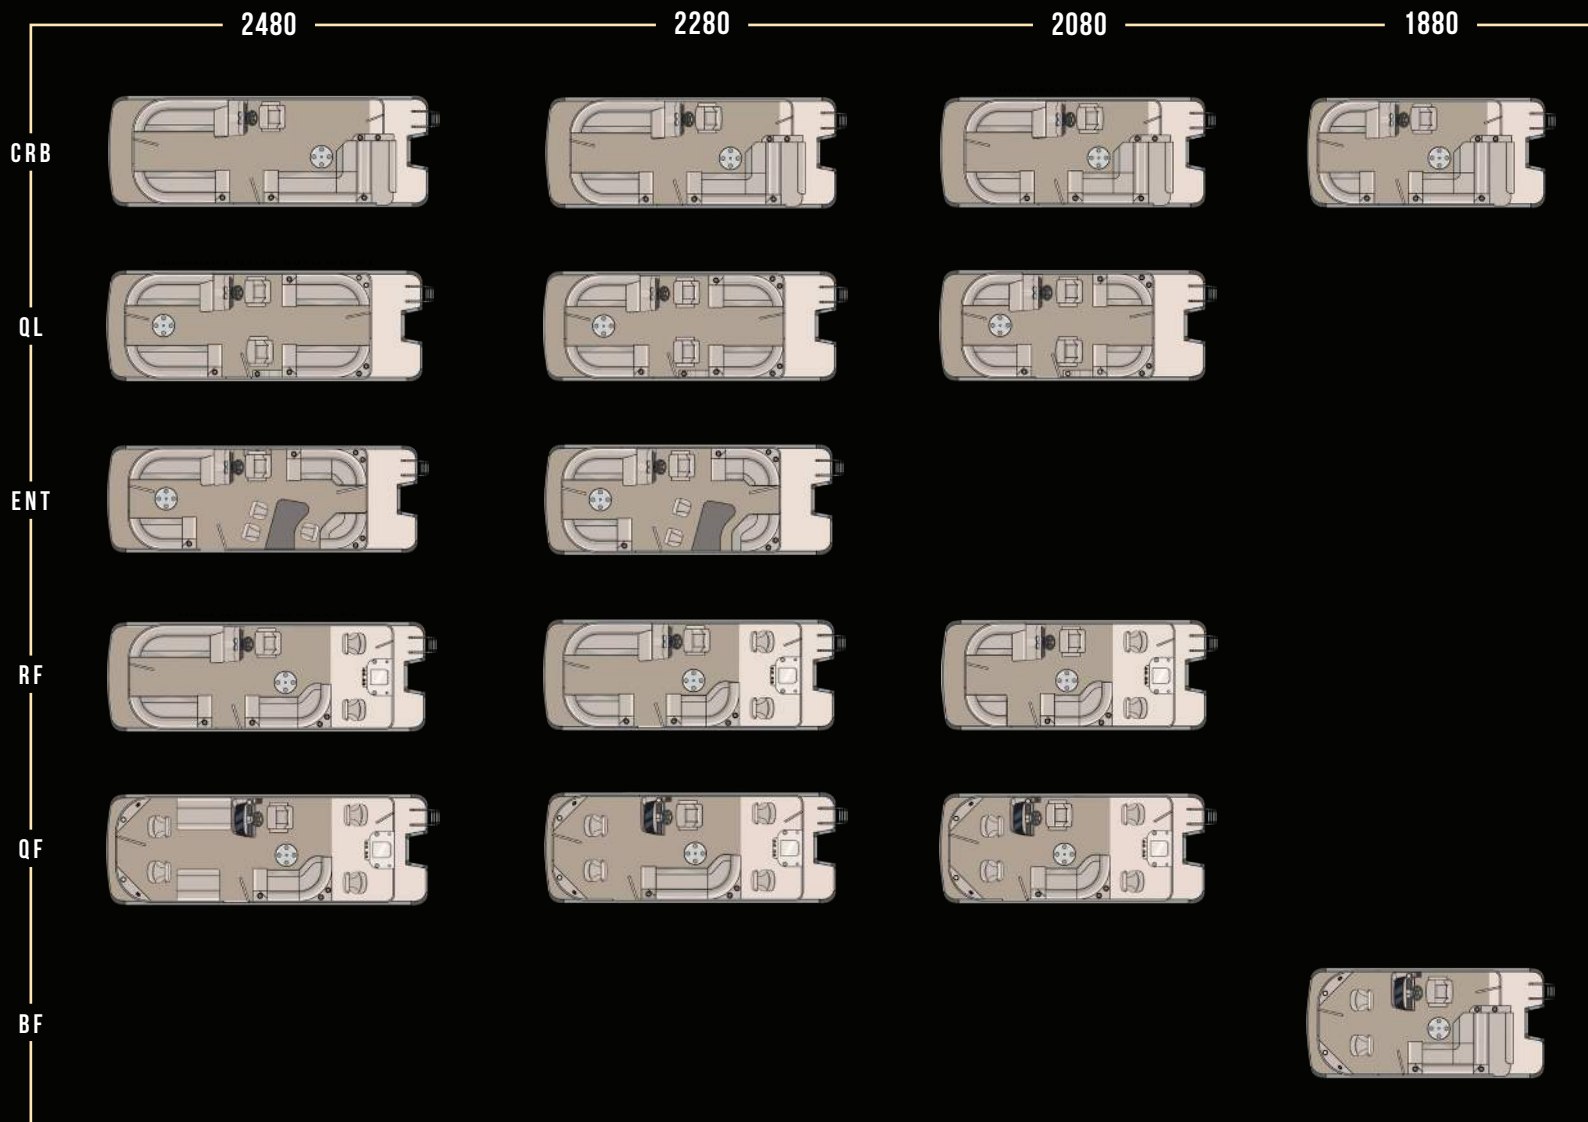

Cadet Helmstand

Mate Helmstand (QF, BF only)

Millenia Stereo

Cadet Chair

Easy Access Lounge Arm Storage

Traditional Bow Bench

Decorative Seat Base Cladding

Table