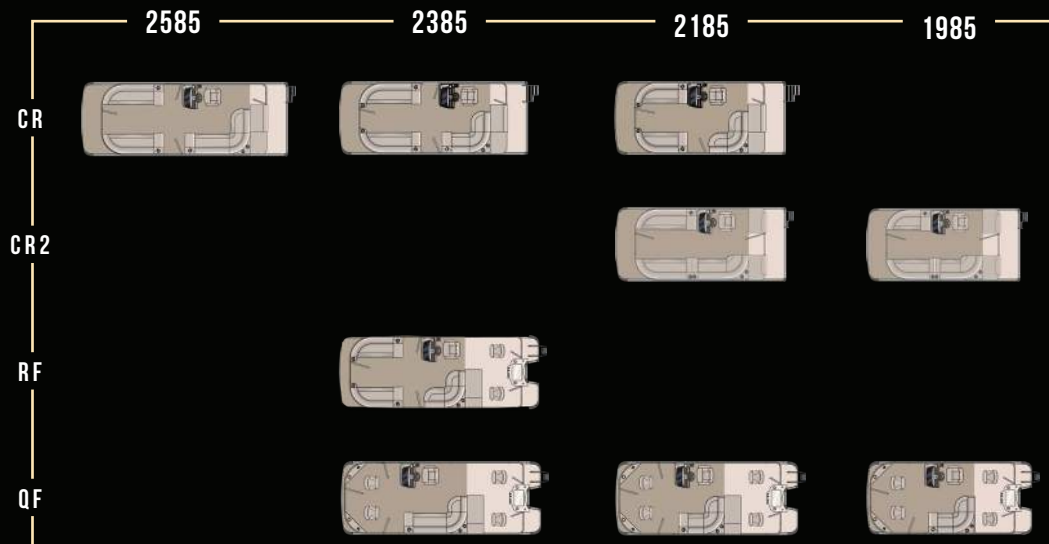

AVALON LS CRB 2080

STANDARD FEATURES – All GS Promo

- Mate Rotocast helmstand with woodgrain dash panel
- Tach, volt, fuel gauges
- Millennia MILPRV21 BT stereo
- (2) stereo speakers Silver
- 12 Volt power point
- Steering – mechanical (no tilt)
- Black Soft-Grip steering wheel
- Traditional external lock stripped single panel walls
- Flat graphic logos
- Gate with SST reinforced twist latch
- Rear starboard Aluminum ladder
- Courtesy light on helmstand
- USCG navigation lights
- Cadet fixed low back drivers chair
- Chair adjustment slider, front, back, rotate
- Lounge arms with flip up storage (except CR 2)
- Exclusive Matrix 50 Soft Touch Seat Vinyl
- Suspension seating
- Lifetime Aluminum Seat Frames
- Flow-through ventilation
- Decorative color-matched seat frame cladding
- Integrated cup holders

- Flooring – vinyl rear deck with Diamond carpet interior deck
- Bimini top with heavy duty square anodized Aluminum frame
- SST quick release Bimini mount
- Transport position brackets
- Double-bolted hat channel crossbeams
- Deck corner impact protection – Aluminum
- Tapered front deck
- Pontoon double full risers
- 2" rub rail with black rubber bumper
- 4 stainless U bolt and cleat combo
- Vinyl non-skid strips for entry gates
- Fuel 30 gallon direct fill transom mount

ADDITIONAL STANDARD FEATURES – By Model

GS PROMO QF RF

- Rear fishing center with rod holders and livewell
- Extended rear deck

GS PROMO	Length Class	Boat Length O.A.	Deck Length	Pontoon Dia.	Width	Dry Weight	Max Weight Cap	Max Persons Lbs.	Max # Persons	Max Engine HP
1985 23"	19	19' 5"	18'	23"	8.5'	1,600	1,575	1,050	7	75
1985 23" x 3 WG	19	20' 6"	18'	23" x 3	8.5'	1,875	1,850	1,290	9	100
2185 25"	21	21' 5"	20'	25"	8.5'	1,850	2,035	1,300	10	115
2185 25" x 3 ET	22	21' 5"	20'	25" x 3	8.5'	2,040	2,035	1,300	10	115
2185 25" x 3 WG	21	22' 6"	20'	25" x 3	8.5'	2,750	2,240	1,300	10	175
2385 25"	23	23' 5"	22'	25"	8.5'	2,150	2,150	1,540	11	125
2385 25" x 3 ET	23	24' 6"	22'	25" x 3	8.5'	2,450	2,150	1,540	11	150
2385 25" x 3 WG	23	24' 6"	22'	23" x 3	8.5'	2,900	2,560	1,600	12	225
2585 25"	25	25' 5"	25' 3"	25"	8.5'	2,450	2,430	1,770	13	135
2585 25" x 3 ET	25	25' 5"	25' 3"	25" x 3	8.5'	2,650	2,650	1,790	13	150
2585 25" x 3 WG	25	26' 6"	25' 3"	23" x 3	8.5'	3,100	2,825	2,015	15	250

POPULAR OPTIONS – All GS Promo