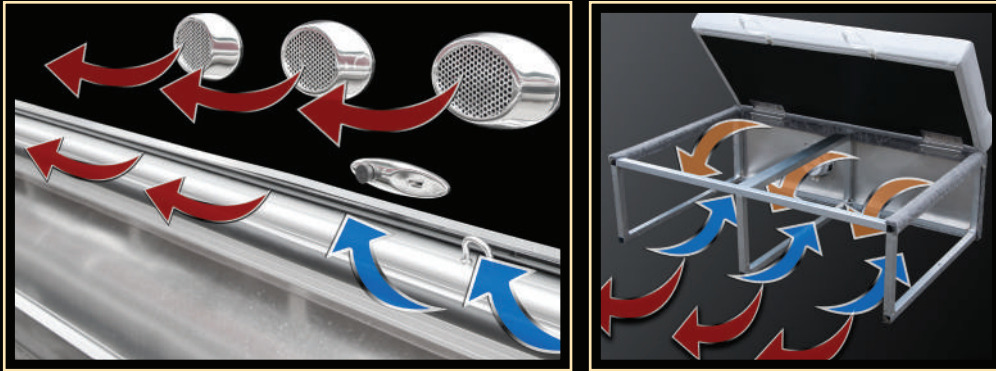

Avalon

A

LUXURY PONTOON BOATS

2016

You won't have to deal with mildew or fungus with Avalon's exclusive Flo Thru ventilation™ Seating. Unlike plastic seating, our exclusive aluminum seat frames have external and internal air flow that dries out the seat compartments while moving and even when the boat is stored!

Avalon's Unique suspension seat cushions provide soft comfortable cushions that don't bottom out on a hard support surface.

Avalon's exclusive Matrix 50 heavy-duty 50 gauge marine seat covering with a 24 percent substructure is tested strongest against tears and punctures.