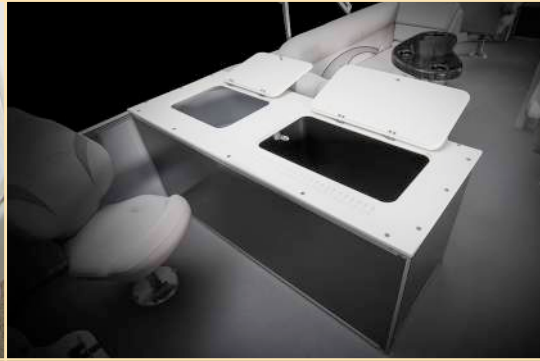

XL Livewell and Baitwell for Catalina (QF, RF)