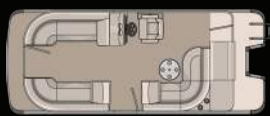

2685

2485

2285

2085

CR