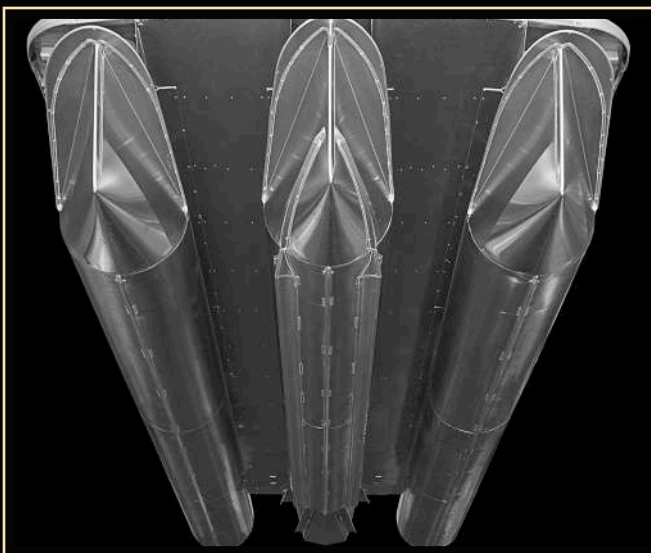

- 2 full, & One 3/4 length, center pontoon – all same diameter.
- 2 HPP lifting fins, center pontoon
- More Speed
- Improved turning
- Improved Bow lift for wave handling
- Better weight handling when heavy load on the bow
- Aluminum Waveshield – smooth under deck surface to reduce drag
- Baystar hydraulic steering
- Up to 150 HP