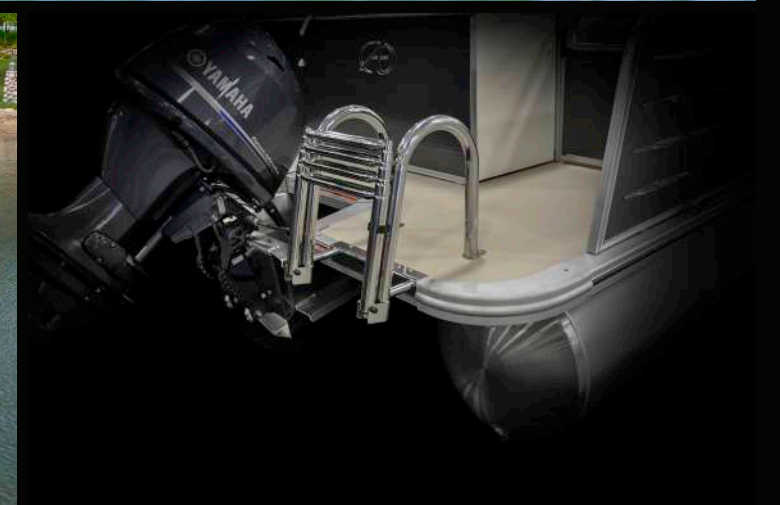

Avalon CATALINA QL & CR

CATALINA QL 2785