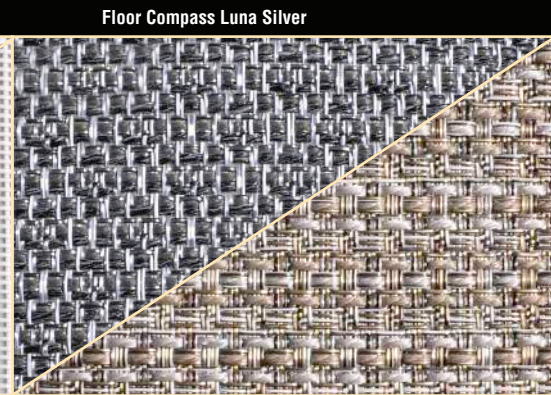

Playpen Cover

Mooring Cover

Seat Covers

Full Camper

1/2 Camper

Floor - Faux Teak

Floor - BTT Woodgrain

Floor Infinity Deco Silver