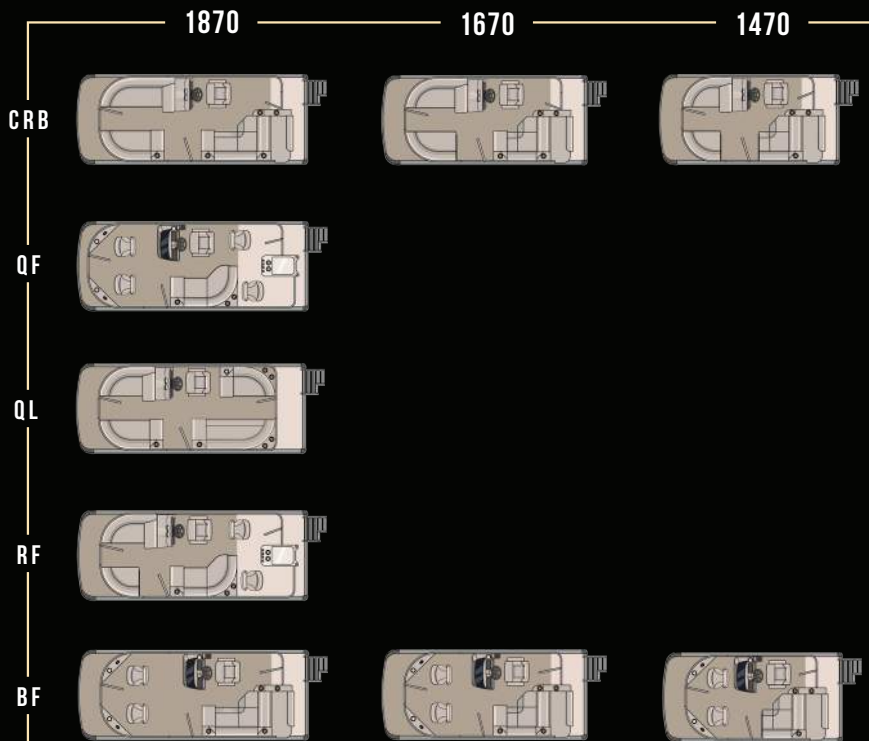

Performance Options

- Fuel – 38 gal. for 23" center pontoon
- Lifting fins for 2 tubes
- 23" center tube ONLY
- Express performance center tube package 23"
- AXT5 Extreme turning package
- Waveglider high performance package 23"
- Floor ski storage in center tube
- Rough water package

ADDITIONAL OPTIONS – By Model

EAGLE BF, QF

- In dash GPS Garmin 53DV Full Color Inland
- In dash GPS Garmin 54DV Full Color Coastal
- In dash Fishfinder – Garmin B&W 201
- In dash Fishfinder – Garmin Color 551 C

Cadet Helmstand