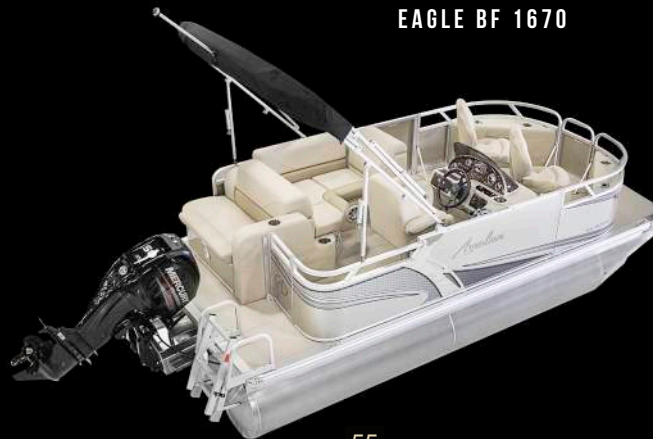

EAGLE RF 1870

EAGLE QF 1870

EAGLE BF 1670

EAGLE 1470 BF

EAGLE BF 1670

MATE HELMSTAND
(QF, BF ONLY)

STANDARD FEATURES – All Eagle

- Cadet Rotocast helmstand
- Tach, volt, fuel gauges
- Windshield
- Millennia MILPRV21 BT stereo
- (2) stereo speakers Silver
- Steering – mechanical (no tilt)
- Black Soft-Grip steering wheel
- Deco 4 external multi panel walls
- Flat graphic logos
- Gate with Lift-n-Lay latch
- Rear starboard Aluminum ladder
- Courtesy light on helmstand
- USCG navigation lights
- Cadet fixed low back drivers chair
- Chair adjustment slider, front, back, rotate
- Exclusive Matrix 50 Soft Touch Seat Vinyl
- Suspension seating
- Lifetime Aluminum Seat Frames
- Flow-through ventilation
- Lounge arms with flip up storage (except 14)
- Decorative color-matched seat frame cladding
- Integrated cup holders
- Flooring – vinyl rear deck with Diamond carpet interior deck
- Bimini top with square anodized Aluminum frame
- Anodized quick release Bimini mount
- Transport position brackets
- 2" U bar channel crossbeams
- Deck corner impact protection – Aluminum
- Tapered front deck
- Pontoon double full risers
- 2" Rub rails with built-in bumper
- 4 stainless U bolt and cleat combo

ADDITIONAL STANDARD FEATURES – By Model

EAGLE QF, RF, BF

- Mate Rotocast helmstand (BF, QF)
- Livewell in bench (BF)
- Rear fishing center with rod holders and bait well (QF, RF)

POPULAR OPTIONS – All Eagle