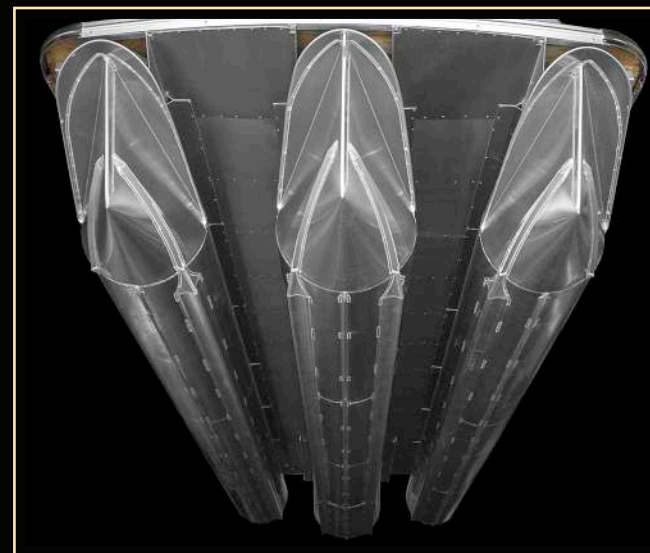

Exclusive side protector keel – protects pontoon from side impact at docks, provides a spray diversion, and makes pontoon structure stronger.

Solid frame includes Double solid full risers, double bolted motor pod all connected with double bolted Hat channel crossbeams plus bow and stern .250 U bars.

- Three full length pontoons – all same diameter
- Motor Pod built in to center pontoon
- 6 HPP Lifting fins, 2 per pontoon
- Maximum Speed
- Better turning
- Extreme bow lift to glide over rough water
- Better weight handling when heavy load on the bow
- Aluminum Waveshield – smooth under deck surface to reduce drag
- Seastar hydraulic steering
- 45 gallon built in fuel system
- Up to 350HP (Based on diameter)

- Two same Diameter outside pontoons
- One 2" Dia. larger full length center pontoon
- Motor Pod built in to center pontoon
- 4 internal HPP fins
- More Speed
- Extreme turning
- Improved Bow lift for wave handling
- Better weight handling when heavy load on the bow
- Aluminum Waveshield – smooth under deck surface to reduce drag
- Electric power assist steering
- Ski Tow Bar
- 45 gallon built in fuel system
- Up to 350HP (Based on diameter)