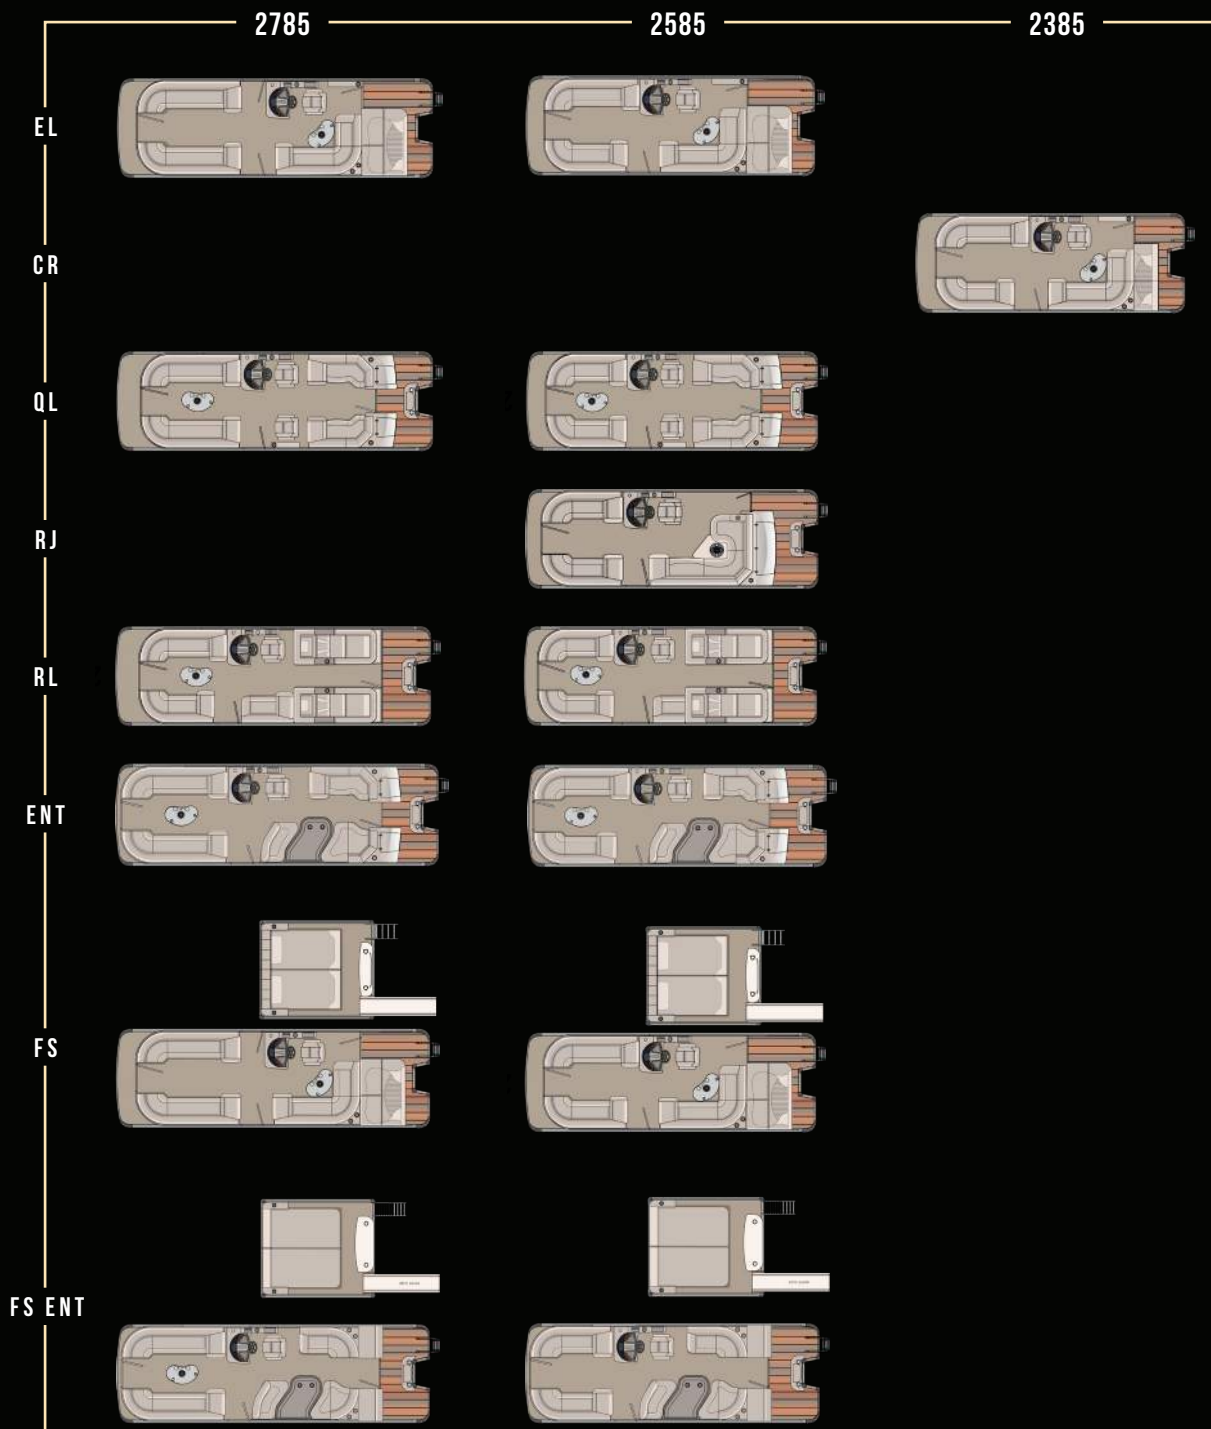

ADDITIONAL OPTIONS – By Model

WINDJAMMER CR, EL, QL, RL, RJ, ENT

- Battery dual smart switch
- Ski tow bar
- Steering – Seastar hydraulic
- Steering – Baystar hydraulic
- Top – electric Bimini (round tube) exch.
- Wakeboard arch Decosport
- Wakeboard arch DS canvas only

- Wakeboard arch racks
- Wakeboard arch speaker – PREM. SND.
- Waveshield

Performance Options

- Lifting fins for 2 tubes
- 25" center tube ONLY
- 45 gal. fuel system for center pontoon (exch)

- Express performance center tube package 25"
- AXT7 Extreme turning package
- Waveglider high performance package 25"
- Upgrade triple 25" to 27"
- Floor ski storage in center tube
- 100 gal. fuel system for center pontoon (exch for 45)
- Rough water package

WINDJAMMER FUNSHIP

- Floor ski storage in center tube
- Performance Upgrades
- 100 gal. fuel system for center pontoon (exch for 45)
- Rough water package

WINDJAMMER QL

- Twin engine AXT extreme turning package

WINDJAMMER	Length Class	Boat Length Overall	Deck Length	Pontoon Diameter	Width	Dry Weight	Max Wt. Capacity	Max Persons Pounds	Max Number Persons	Max Engine HP
2385 25"	23	23' 5"	23' 3"	25"	8.5'	2,150	2,150	1,540	11	125
2385 23" x 3 ET	23	23' 5"	23' 3"	25" x 3	8.5'	2,450	2,150	1,540	11	150
2385 25" x 3 WG	23	24' 6"	23' 3"	25" x 3	8.5'	2,900	2,580	1,600	12	225
2585 25"	25	25' 5"	25' 3"	25"	8.5'	2,450	2,430	1,770	13	135
2585 25" x 3 ET	25	25' 5"	25' 3"	25" x 3	8.5'	2,650	2,650	1,790	13	150
2585 25" x 3 WG	25	26' 6"	25' 3"	25" x 3	8.5'	3,100	2,825	2,015	15	250
2785 25"	27	27' 5"	27' 3"	25"	8.5'	2,650	2,675	2,015	14	150
2785 25" x 3 ET	27	27' 5"	27' 3"	25" x 3	8.5'	2,850	2,675	2,015	14	150
2785 25" x 3 WG	27	28' 6"	27' 3"	25" x 3	8.5'	3,300	3,120	2,310	16	300
WINDJAMMER FUNSHIP	Length Class	Boat Length Overall	Deck Length	Pontoon Diameter	Width	Dry Weight	Max Weight Capacity	Max Persons Pounds	Max Number Persons	Max Engine HP
2585 27" x 3 WG	25	26' 6"	25' 3"	27" X 3	8.5'	4,200	3,370	2,000	14	250
2785 27" x 3 WG	27	28' 6"	27' 3"	27" X 3	8.5'	4,485	3,320	2,370	17	250

Captain Helmstand and Composite Interior Wall Covering