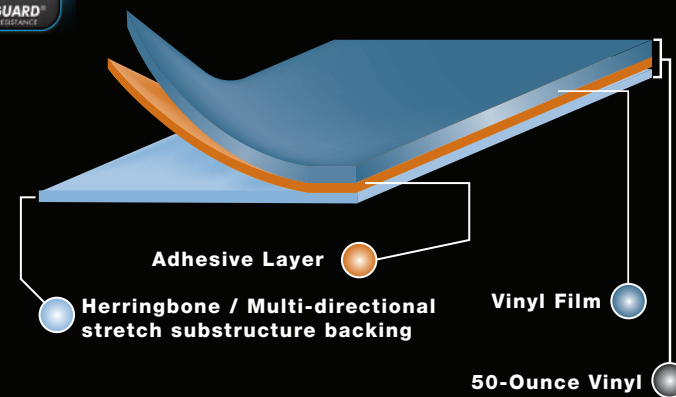

Our exclusive aluminum seat frames have 30 percent more storage than conventional plastic seat frames. Try putting all this in plastic seat storage!

Heavy duty, stylishly designed, seat frame cladding eliminates fabric covering and provides a vented, beautiful accent to Avalon's Deco designs.

Avalon's Unique suspension seat cushions provide soft comfortable cushions that don't bottom out on a hard support surface.

Avalon's exclusive Matrix 50 heavy-duty 50 gauge marine seat covering with a 24 percent substructure is tested strongest against tears and punctures.

- New Herringbone multi-directional stretch backing promotes quicker recovery
- Greater stitch strength
- Permaguard stain protection

Heavy duty double bolted hat channel – Double the surface, double the strength, one wide surface for stronger flooring connection.