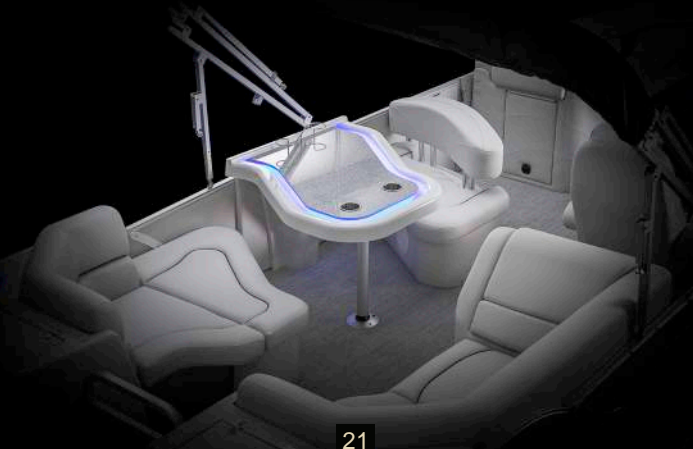

Avalon WINDJAMMER RL

WINDJAMMER RL 2525

WINDJAMMER ENT 2785

STANDARD FEATURES – All Windjammer

- Captain fiberglass helmstand with woodgrain dash panel
- Tach, volt, fuel gauges
- Windshield
- Garmin 551 Color Fishfinder/Depth Finder
- Infinity PRV250BT BT stereo
- USB and auxiliary input
- (4) High power speakers with SST, logo, lighted, speaker covers
- 12 Volt power point
- Black Soft-Grip steering wheel with chrome spokes
- Deco 2 external multi panel retro two tone walls with lighted flow-through air vents
- Interior composite wall panels
- High flex bold chrome logos
- Gate with SST EZ lift latch
- Large rear starboard stainless ladder
- Quick release fender holders with straps
- Courtesy light on helmstand
- SST docklights with LED accent strip, in chrome housing, built into walls
- Interior mood lighting
- USCG navigation lights
- Admiral high back reclining drivers chair with self-leveling arms
- Chair adjustment slider, front, back, rotate
- Table – smoked glass curved with wine glass cutouts and SST cup holders
- Privacy station curtain and frame
- Trash can built into lounge arm
- Exclusive Matrix 50 Soft Touch Seat vinyl
- Suspension seating
- Lounge arms with flip up storage
- Lifetime Aluminum seat frames
- Flow-through ventilation
- Seat frame floor matting
- Premium designer metallic finish seat cladding with SST vents
- 25 qt. portable cooler
- Movable cup holders (2)
- Lighted cup holders
- Flooring – BTT woodgrain soft vinyl rear deck with Deco carpet interior deck
- Full mooring cover – color-matched
- Keels side protector
- Double-bolted hat channel crossbeams
- Deck corner impact protection – polished aluminum
- Tapered front deck
- Extended rear deck
- Pontoon double full risers
- 2" rub rail with black rubber bumper
- 4 stainless U bolt and cleat combo
- Vinyl non-skid strips for entry gates
- SST gas cap and vent