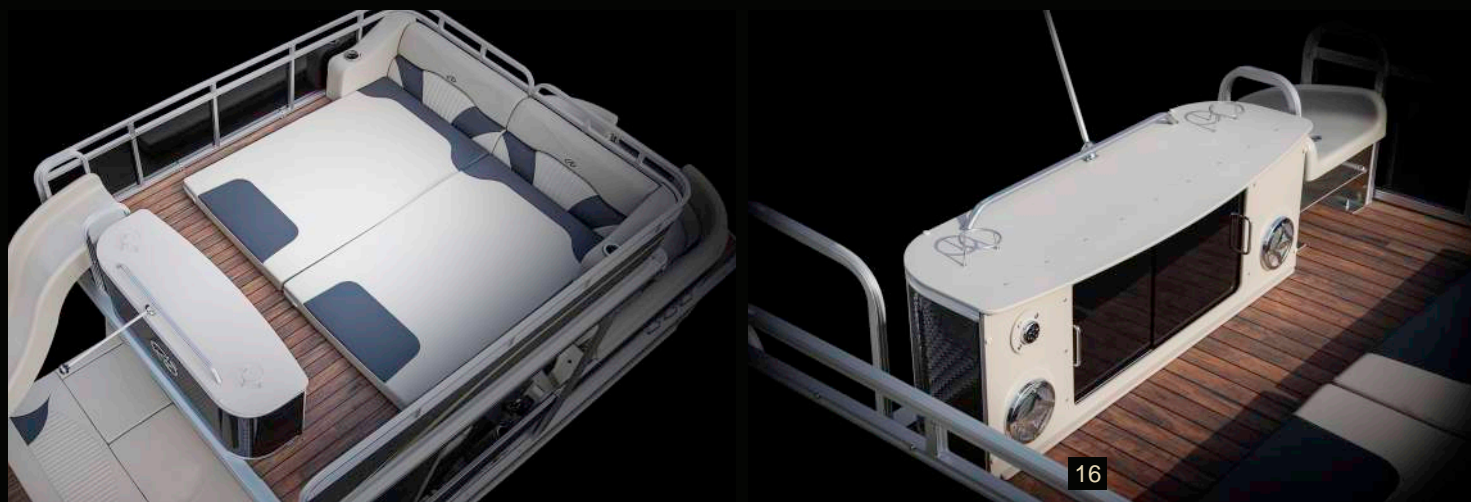

WINDJAMMER ENT FS 2785