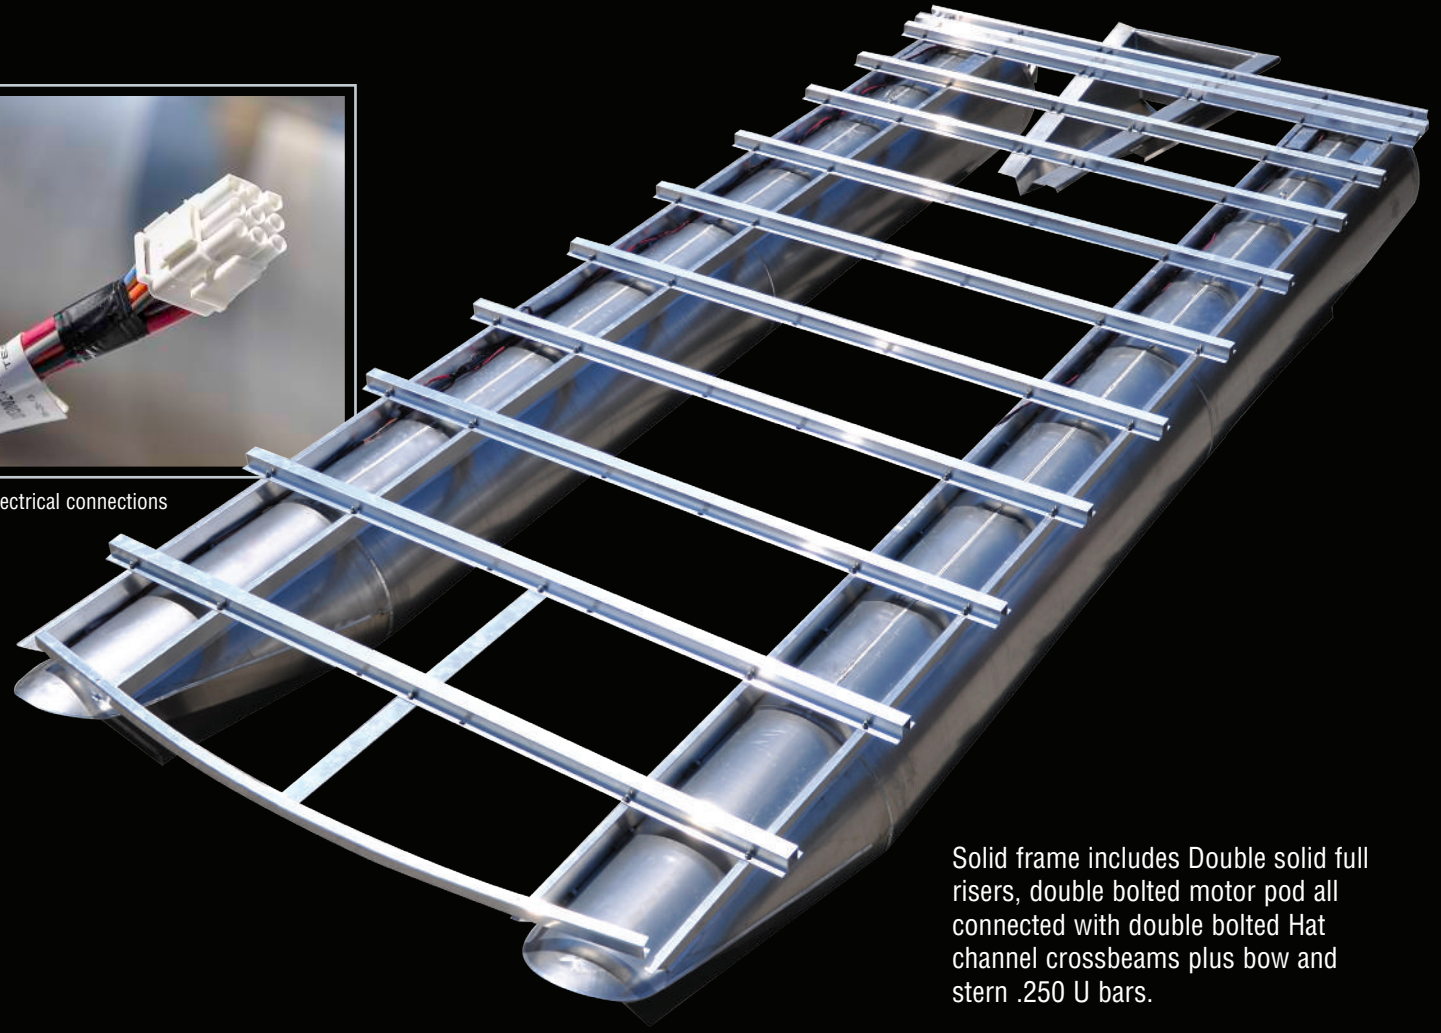

Tahoe's Unique suspension seat cushions provide soft comfortable cushions that don't bottom out on a hard support surface.

Tahoe's exclusive Matrix 50 heavy-duty 50 gauge marine seat covering with a 24 percent substructure is tested strongest against tears and punctures.

- New Herringbone multi-directional stretch backing promotes quicker recovery
- Greater stitch strength
- Permaguard stain protection

Heavy duty double bolted hat channel – Double the surface, double the strength, one wide surface for stronger flooring connection.

Plug N Play electrical connections

Heavy duty Deck corner protection

Strongest bow eye connected to 3 crossbeams

One Piece nose cone has heavy duty double wrapped, double thickness .200 leading edge.

Integrated nose cone splash fins cannot be broken off! Fins have welded edge guard.

Exclusive side protector keel – protects pontoon from side impact at docks, provides a spray diversion, and makes pontoon structure stronger.

Solid frame includes Double solid full risers, double bolted motor pod all connected with double bolted Hat channel crossbeams plus bow and stern .250 U bars.