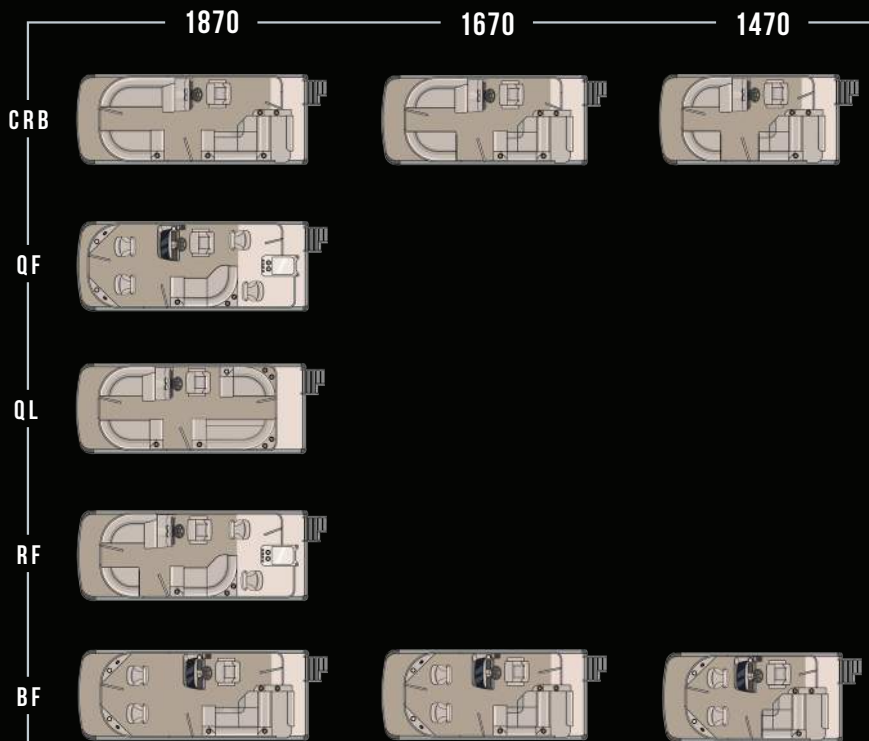

Tahoe

STANDARD FEATURES – All Sport

- Cadet Rotocast helmstand
- Tach, volt, fuel gauges
- Windshield
- Millennia MILPRV21 BT stereo
- (2) stereo speakers Silver
- Steering – mechanical (no tilt)
- Black Soft-Grip steering wheel
- Deco 4 external multi panel walls
- Flat graphic logos
- Gate with Lift-n-Lay latch
- Rear starboard Aluminum ladder
- Courtesy light on helmstand
- USCG navigation lights
- Cadet fixed low back drivers chair
- Chair adjustment slider, front, back, rotate
- Exclusive Matrix 50 Soft Touch Seat Vinyl
- Suspension seating
- Lifetime Aluminum Seat Frames
- Flow-through ventilation
- Lounge arms with flip up storage (except 14)
- Decorative color-matched seat frame cladding
- Integrated cup holders
- Flooring – vinyl rear deck with Diamond carpet interior deck
- Bimini top with square anodized Aluminum frame
- Anodized quick release Bimini mount
- Transport position brackets
- 2" U bar channel crossbeams
- Deck corner impact protection – Aluminum
- Tapered front deck
- Pontoon double full risers
- 2" Rub rails with built-in bumper
- 4 stainless U bolt and cleat combo

ADDITIONAL STANDARD FEATURES – By Model

SPORT QF, RF, BF

- Mate Rotocast helmstand (BF, QF)
- Livewell in bench (BF)
- Rear fishing center with rod holders and bait well (QF, RF)