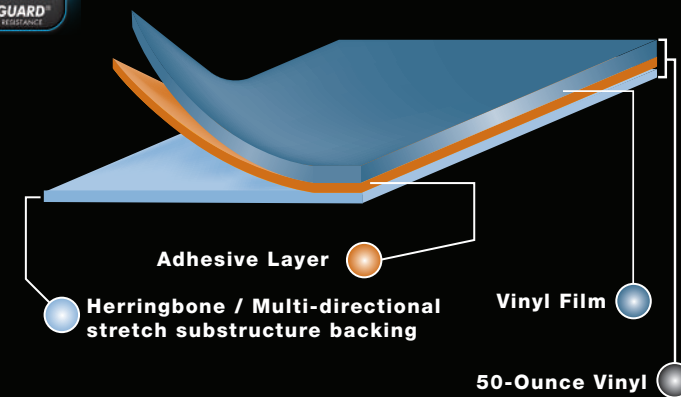

Our exclusive aluminum seat frames have 30 percent more storage than conventional plastic seat frames. Try putting all this in plastic seat storage!

Heavy duty, stylishly designed, seat frame cladding eliminates fabric covering and provides a vented, beautiful accent to Tahoe's Deco designs.

Tahoe's Unique suspension seat cushions provide soft comfortable cushions that don't bottom out on a hard support surface.

Tahoe's exclusive Matrix 50 heavy-duty 50 gauge marine seat covering with a 24 percent substructure is tested strongest against tears and punctures.

- New Herringbone multi-directional stretch backing promotes quicker recovery
- Greater stitch strength
- Permaguard stain protection

Heavy duty double bolted hat channel – Double the surface, double the strength, one wide surface for stronger flooring connection.