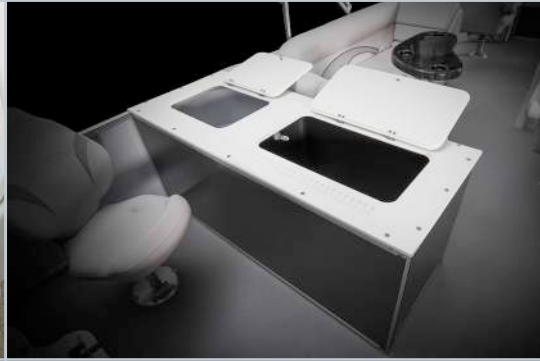

XL Livewell and Baitwell for Cascade (QF, RF)