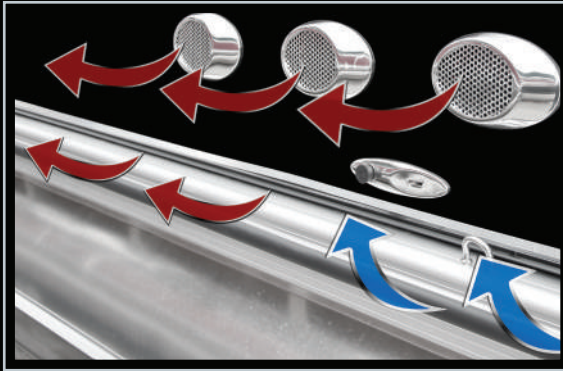

Tahoe

LUXURY PONTOON BOATS

2016

Tahoe

EXCLUSIVE HIGH QUALITY CONSTRUCTION FEATURES

You won't have to deal with mildew or fungus with Tahoe's exclusive Flo Thru ventilation™ Seating. Unlike plastic seating, our exclusive aluminum seat frames have external and internal air flow that dries out the seat compartments while moving and even when the boat is stored!

Tahoe's Unique suspension seat cushions provide soft comfortable cushions that don't bottom out on a hard support surface.

Tahoe's exclusive Matrix 50 heavy-duty 50 gauge marine seat covering with a 24 percent substructure is tested strongest against tears and punctures.