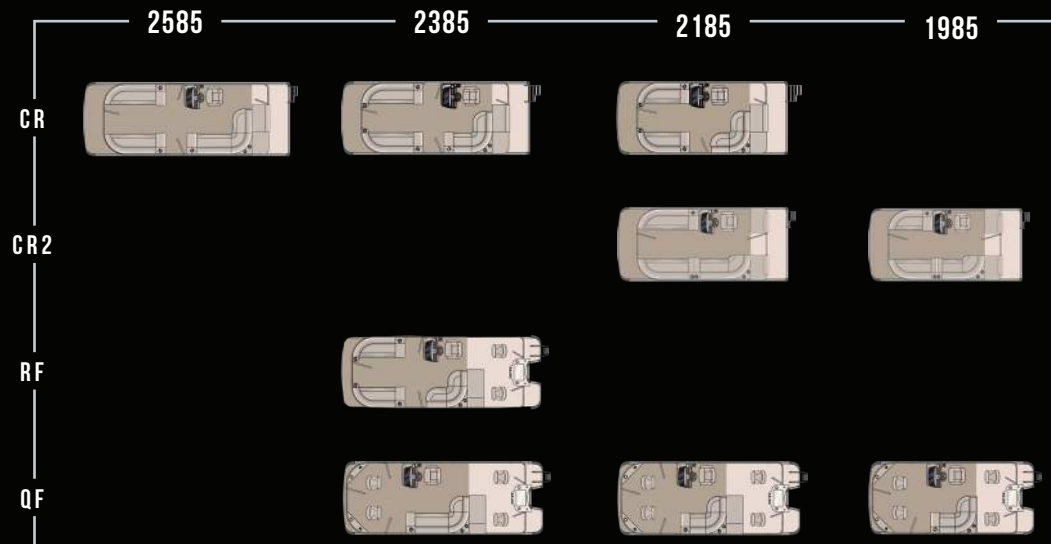

Tahoe

STANDARD FEATURES – All GT Promo

- Mate Rotocast helmstand with woodgrain dash panel
- Tach, volt, fuel gauges
- Millennia MILPRV21 BT stereo
- (2) stereo speakers Silver
- 12 Volt power point
- Steering – mechanical (no tilt)
- Black Soft-Grip steering wheel
- Traditional external lock stripped single panel walls
- Flat graphic logos
- Gate with SST reinforced twist latch
- Rear starboard Aluminum ladder
- Courtesy light on helmstand
- USCG navigation lights
- Cadet fixed low back drivers chair
- Chair adjustment slider, front, back, rotate
- Lounge arms with flip up storage (except CR 2)
- Exclusive Matrix 50 Soft Touch Seat Vinyl
- Suspension seating
- Lifetime Aluminum Seat Frames
- Flow-through ventilation
- Decorative color-matched seat frame cladding
- Integrated cup holders

- Flooring – vinyl rear deck with Diamond carpet interior deck
- Bimini top with heavy duty square anodized Aluminum frame
- SST quick release Bimini mount
- Transport position brackets
- Double-bolted hat channel crossbeams
- Deck corner impact protection – Aluminum
- Tapered front deck
- Pontoon double full risers
- 2" rub rail with black rubber bumper
- 4 stainless U bolt and cleat combo
- Vinyl non-skid strips for entry gates
- Fuel 30 gallon direct fill transom mount

ADDITIONAL STANDARD FEATURES – By Model

GT PROMO QF RF

- Rear fishing center with rod holders and livewell
- Extended rear deck

GT PROMO	Length Class	Boat Length O.A.	Deck Length	Pontoon Dia.	Width	Dry Weight	Max Weight Cap	Max Persons Lbs.	Max # Persons	Max Engine HP
1985 23"	19	19' 5"	18'	23"	8.5'	1,600	1,575	1,050	7	75
1985 23" x 3 WG	19	20' 6"	18'	23" x 3	8.5'	1,875	1,850	1,290	9	100
2185 25"	21	21' 5"	20'	25"	8.5'	1,850	2,035	1,300	10	115
2185 25" x 3 ET	22	21' 5"	20'	25" x 3	8.5'	2,040	2,035	1,300	10	115
2185 25" x 3 WG	21	22' 6"	20'	25" x 3	8.5'	2,750	2,240	1,300	10	175
2385 25"	23	23' 5"	22'	25"	8.5'	2,150	2,150	1,540	11	125
2385 25" x 3 ET	23	24' 6"	22'	25" x 3	8.5'	2,450	2,150	1,540	11	150
2385 25" x 3 WG	23	24' 6"	22'	23" x 3	8.5'	2,900	2,560	1,600	12	225
2585 25"	25	25' 5"	25' 3"	25"	8.5'	2,450	2,430	1,770	13	135
2585 25" x 3 ET	25	25' 5"	25' 3"	25" x 3	8.5'	2,650	2,650	1,790	13	150
2585 25" x 3 WG	25	26' 6"	25' 3"	23" x 3	8.5'	3,100	2,825	2,015	15	250

POPULAR OPTIONS – All GT Promo