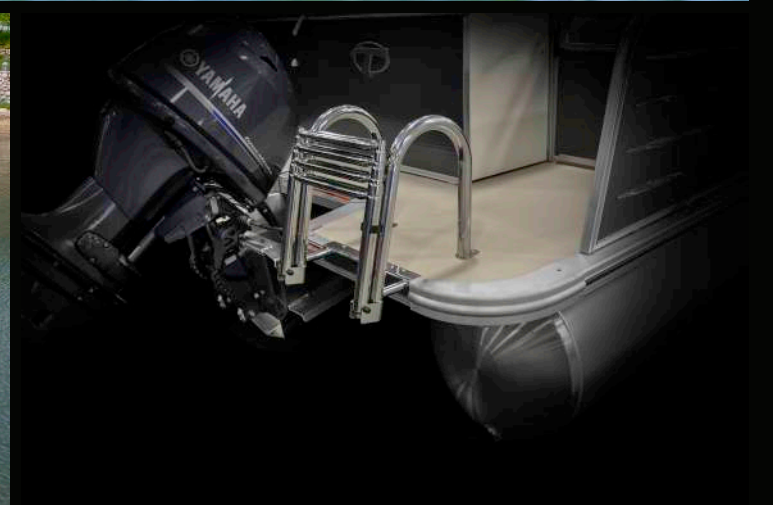

Tahoe

CASCADE QL & CR

CASCADE QL 2785