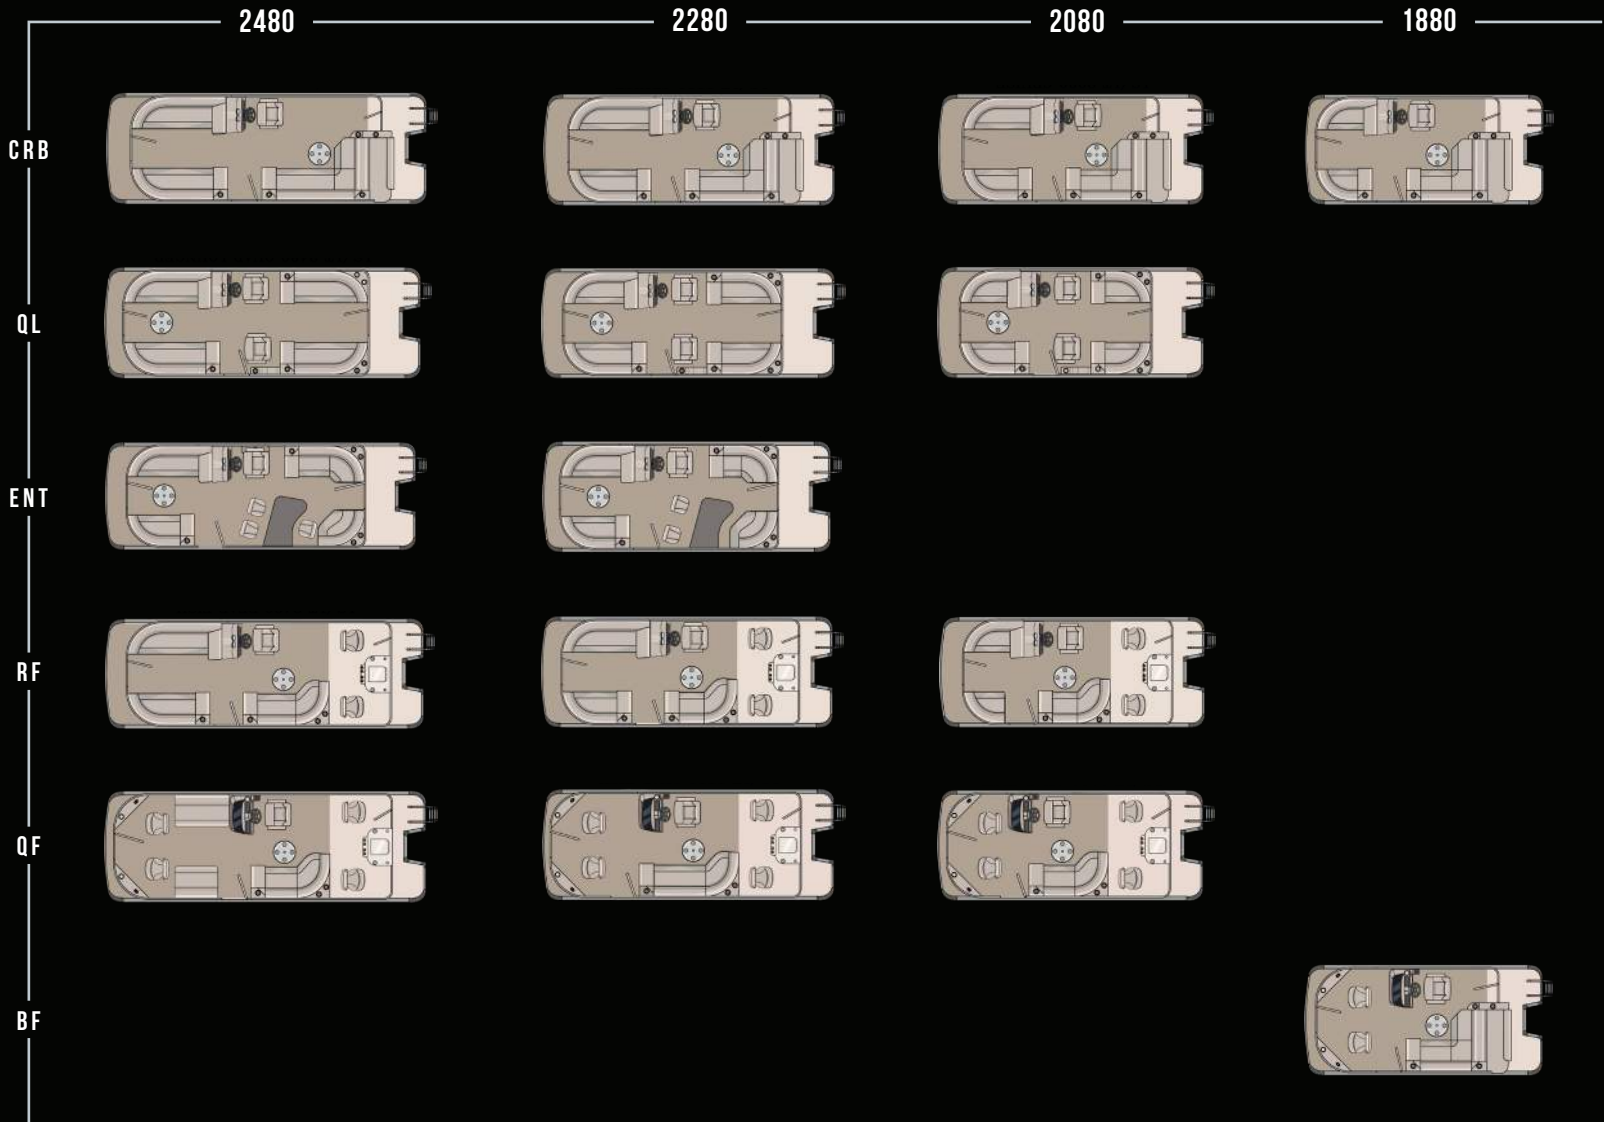

Cadet Helmstand

Mate Helmstand (QF, BF only)

Millenia Stereo

Cadet Chair

Easy Access Lounge Arm Storage

Traditional Bow Bench

Decorative Seat Base Cladding

Table