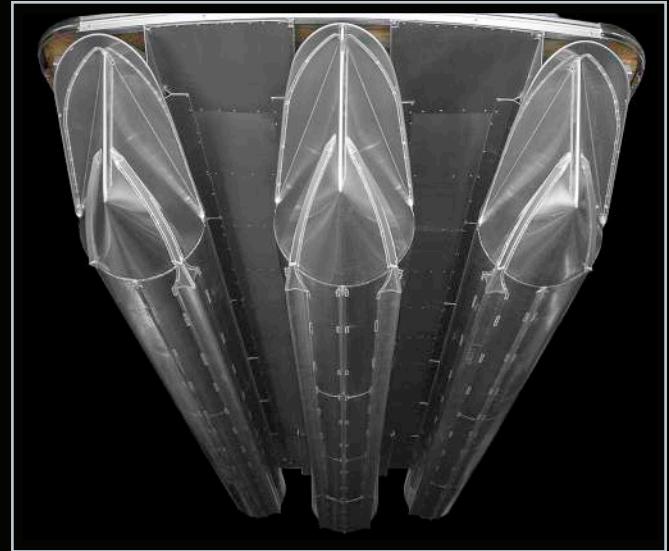

- Three full length pontoons – all same diameter
- Motor Pod built in to center pontoon
- 6 HPP Lifting fins, 2 per pontoon
- Maximum Speed
- Better turning
- Extreme bow lift to glide over rough water
- Better weight handling when heavy load on the bow
- Aluminum Waveshield – smooth under deck surface to reduce drag
- Seastar hydraulic steering
- 45 gallon built in fuel system
- Up to 350HP (Based on diameter)

- Two same Diameter outside pontoons
- One 2" Dia. larger full length center pontoon
- Motor Pod built in to center pontoon
- 4 internal HPP fins
- More Speed
- Extreme turning
- Improved Bow lift for wave handling
- Better weight handling when heavy load on the bow
- Aluminum Waveshield – smooth under deck surface to reduce drag
- Electric power assist steering
- Ski Tow Bar
- 45 gallon built in fuel system
- Up to 350HP (Based on diameter)