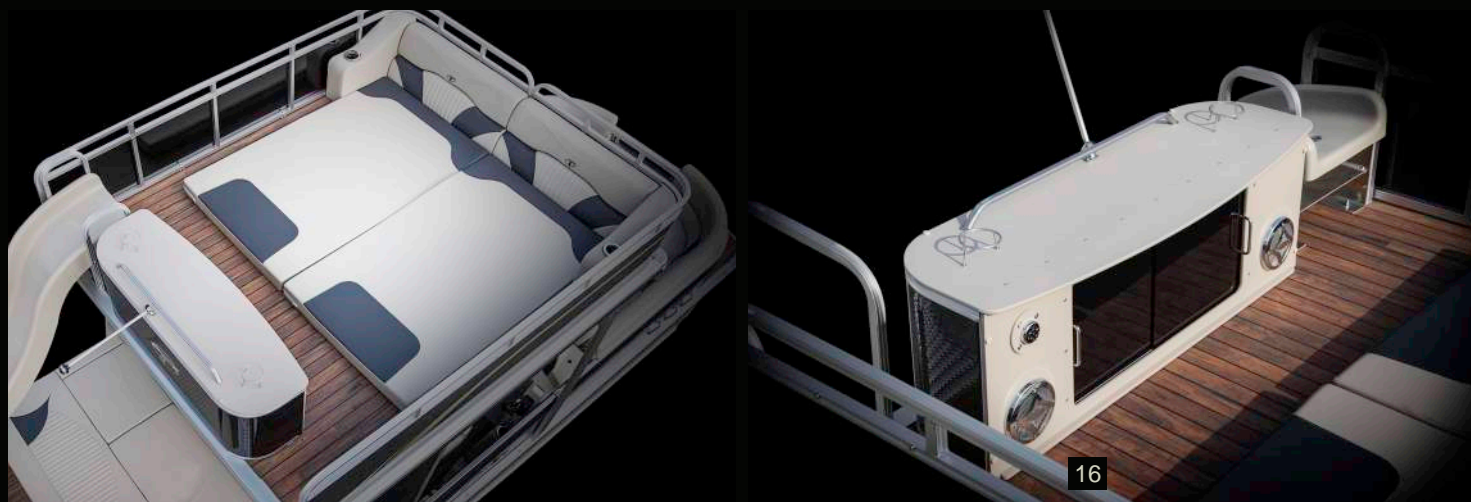

VISTA ENT FS 2785

VISTA EL 2585