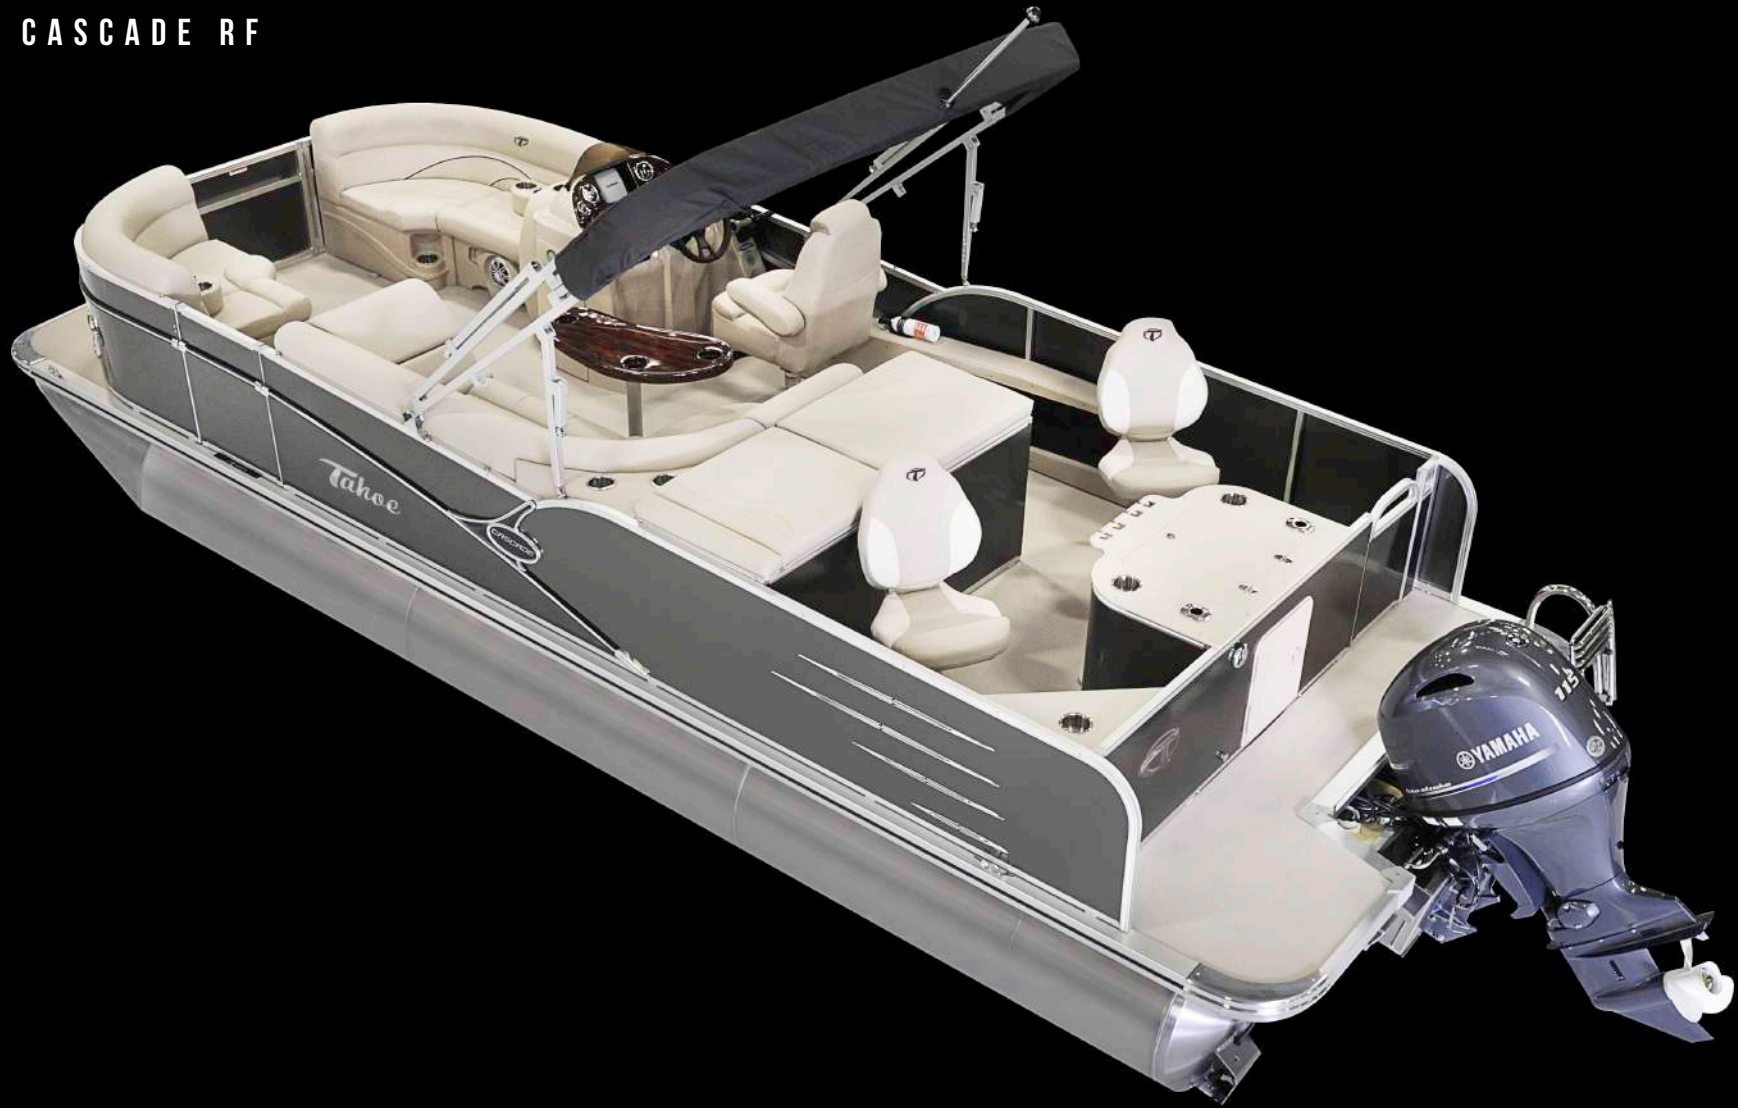

CASCADE RF

CASCADE

CASCADE RF 2385

Tahoe

STANDARD FEATURES – All Cascade

- Ensign fiberglass helmstand with woodgrain dash panel
- Tach, volt, fuel gauges
- Windshield
- Infinity PRV250BT BT stereo
- (4) Stereo speakers Silver
- 12 Volt power point
- Black Soft-Grip steering wheel
- Deco 3 external multi panel retro walls
- Interior composite wall panels
- Mirror chrome logos
- Gate with SST EZ lift latch
- Large rear starboard stainless ladder
- Courtesy light on helmstand
- Exterior navigation/docklight combo
- USCG navigation lights
- Commander low back reclining drivers chair with self-leveling arms
- Chair adjustment slider, front, back, rotate
- Curved Roto woodgrain table
- Exclusive Matrix 50 Soft Touch Seat Vinyl
- Suspension seating
- Lounge arms with flip up storage
- Lifetime Aluminum seat frames
- Flow-through ventilation
- Deluxe color-matched seat frame cladding
- Movable cup holders (2)
- Integrated cup holders
- Flooring – vinyl rear deck with Deco carpet interior
- Keels side protector
- Double-bolted hat channel crossbeams
- Deck corner impact protection – Aluminum
- Tapered front deck
- Extended rear deck
- Pontoon double full risers
- 2" rub rail with black rubber bumper
- 4 stainless U bolt and cleat combo
- Vinyl non-skid strips for entry gates
- SST gas cap and vent

ADDITIONAL STANDARD FEATURES – By Model

CASCADE CR, QL, RL, DRL, ENT, QF, RF

- Steering – mechanical tilt
- Bimini top with heavy duty square anodized Aluminum frame
- SST quick release Bimini mount
- Transport position brackets

CASCADE QL, RL, ENT

- Privacy station curtain and frame

CASCADE CR

- Fuel 32 gallon above deck fuel tank

CASCADE ENT

- Port extended bar with built in cooler and 4 stools

CASCADE FUNSHIP

- Walk on sunroof with waterslide
- Steering – Baystar hydraulic tilt
- Twin 27" dia. pontoons
- HPP lifting fins, 2 per pontoon
- 32 gallon above deck fuel tank

CASCADE QL, RL, DRL, ENT, QF, RF

- 30 gallon transom fuel tank

CASCADE QF, RF

- Garmin 201 B/W Fishfinder/Depth Finder
- Livewell in front of Captain stand (QF ONLY)
- Rear fishing center with rod holders and livewell
- Tackle trays

CASCADE	Length Class	Boat Length Overall	Deck Length	Pontoon Diameter	Width	Dry Weight	Max Weight Capacity	Max Persons Pounds	Max Numbers Persons	Max Engine HP
2185 25"	21	21' 5"	21' 3"	25"	8.5'	1,850	2,035	1,300	10	115
2185 25" x 3 ET	21	21' 5"	21' 3"	25" x 3	8.5'	2,040	2,035	1,300	10	115
2185 25" x 3 WG	21	22' 6"	21' 3"	25" x 3	8.5'	2,750	2,240	1,710	12	175
2385 25"	23	23' 5"	23' 3"	25"	8.5'	2,150	2,150	1,540	11	125
2385 25" x 3 ET	23	23' 5"	23' 3"	25" x 3	8.5'	2,450	2,150	1,540	11	150
2385 25" x 3 WG	23	24' 6"	23' 3"	25" x 3	8.5'	2,900	2,560	1,600	12	225
2585 25"	25	25' 5"	25' 3"	25"	8.5'	2,450	2,430	1,770	13	135
2585 25" x 3 ET	25	25' 5"	25' 3"	25" x 3	8.5'	2,650	2,430	1,770	13	150
2585 25" x 3 WG	25	26' 6"	25' 3"	25" x 3	8.5'	3,100	2,825	2,015	14	250
2785 25"	27	27' 5"	27' 3"	25"	8.5'	2,650	2,675	2,015	14	150
2785 25" x 3 ET	27	27' 5"	27' 3"	25" x 3	8.5'	2,850	2,840	2,000	14	150
2785 25" x 3 WG	27	28' 6"	27' 3"	25" x 3	8.5'	3,300	3,120	2,310	16	300
CASCADE FUNSHIP	Length Class	Boat Length Overall	Deck Length	Pontoon Diameter	Width	Dry Weight	Max Weight Capacity	Max Persons Pounds	Max Numbers Persons	Max Engine HP
2585 27"	25	26' 6"	25' 3"	27"	8.5'	3,320	2,520	1,665	11	150

POPULAR OPTIONS – All Cascade