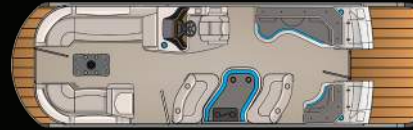

2785

2785 TWIN ENGINE

2585

ENT