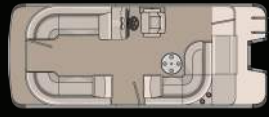

2685

2485

2285

2085

CR