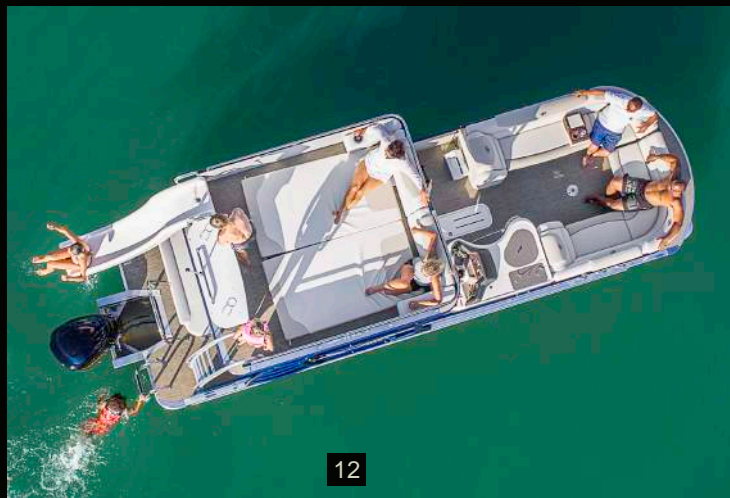

Premium Seat Cladding with Lighted Speakers and Cup Holder

Portable Deco Cup Holder

Electric Bimini Top

Admiral Stand (2785 Except ENT)

Touchscreen Dash, Built In GPS and Stereo

Tahoe

SIERRA FUNSHIP EL

SIERRA FUNSHIP 2785