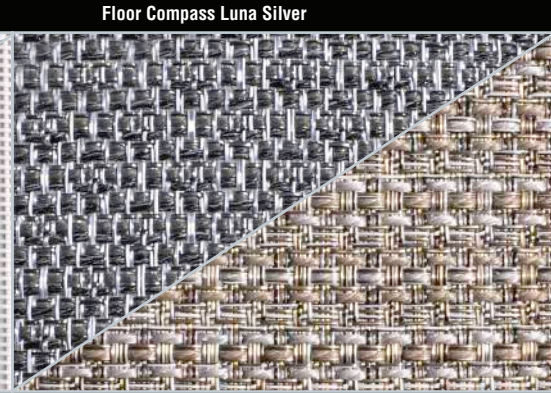

1/2 Camper

Umbrella For Table

Floor Compass Luna White / Buck