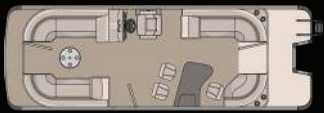

2685

2485

2285

2085

CR

CRB

QL

ENT

RL

QF

RF