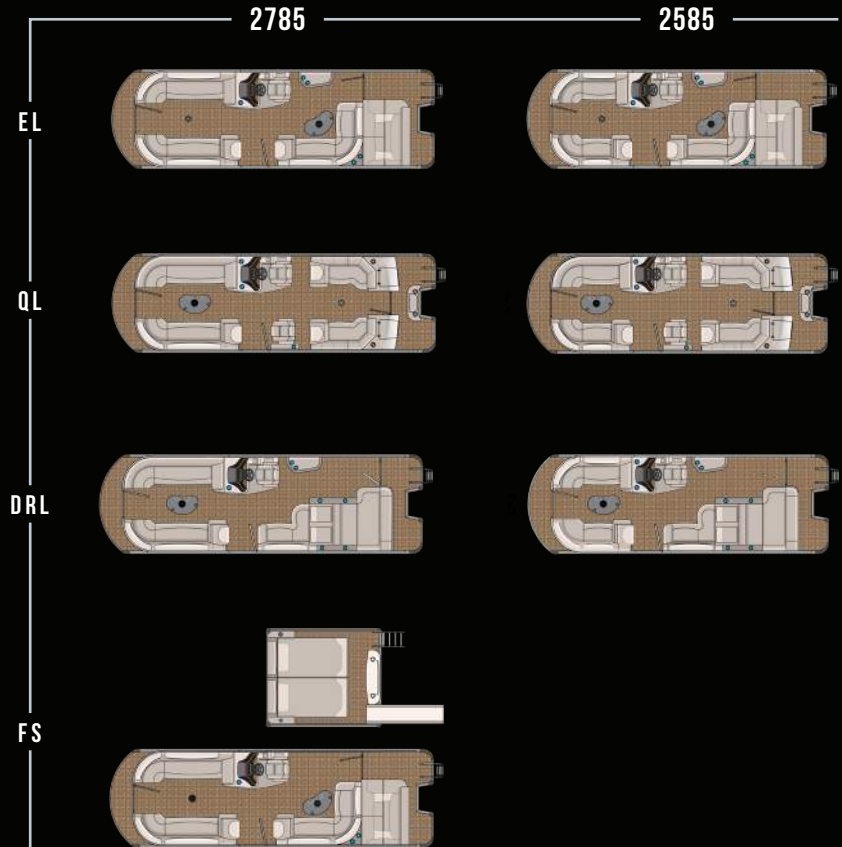

1. **Performance Upgrades**
2. 100 gal. fuel system for center pontoon (excl for 45)
   - Rough water package

ADDITIONAL OPTIONS – By Model

SIERRA EL, CR, QL, DRL

- Top – electric Bimini (round tube) exch.
- Upgrade triple 25" to 27"
- Wakeboard tower including Bimini top
- Wakeboard tower upgrade, collapsible, including Bimini top
- Wakeboard Arch Decosport
- Wakeboard arch DS canvas only
- Wakeboard arch speaker – PREM. SND.
- Wakeboard tower speaker – HI PERF SND.

SIERRA	Length Class	Boat Length Overall	Deck Length	Pontoon Diameter	Width	Dry Weight	Max Weight Capacity	Max Persons Pounds	Max Number Persons	Max Engine HP
2585 25" x 3 WG	25	27' 3"	26'	25" x 3	8.5'	3,700	2,850	1,910	12	250
2785 25" x 3 WG	27	29' 3"	28'	25" x 3	8.5'	4,400	2,840	1,900	14	300

SIERRA FUNSHIP	Length Class	Boat Length Overall	Deck Length	Pontoon Diameter	Width	Dry Weight	Max Weight Capacity	Max Persons Pounds	Max Number Persons	Max Engine HP
2785 27" x 3 WG	27	29' 3"	28'	27" X 3	8.5'	4830	3290	2220	15	250

Commander Helmstand with Touchscreen Dash