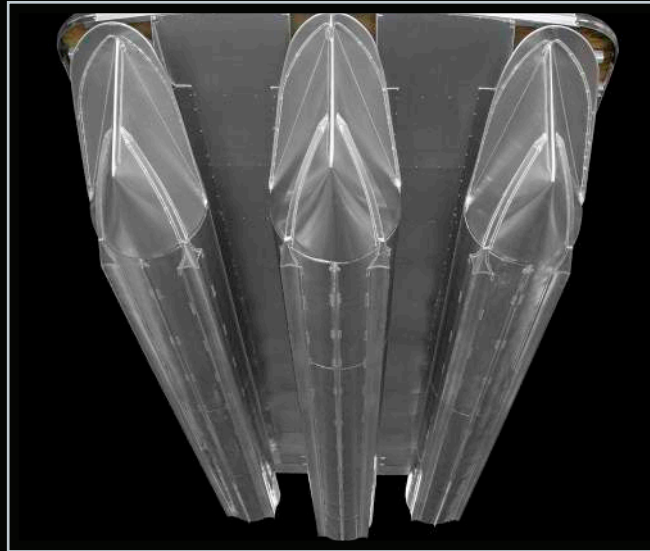

Exclusive side protector keel – protects pontoon from side impact at docks, provides a spray diversion, and makes pontoon structure stronger.

Solid frame includes Double solid full risers, double bolted motor pod all connected with double bolted Hat channel crossbeams plus bow and stern .250 U bars.

- Three full length pontoons – all same diameter
- Motor Pod built in to center pontoon
- 6 HPP Lifting fins, 2 per pontoon
- Maximum Speed
- Better turning
- Extreme bow lift to glide over rough water
- Better weight handling when heavy load on the bow
- Aluminum Waveshield – smooth under deck surface to reduce drag
- Seastar hydraulic steering
- 45 gallon built in fuel system
- Up to 350HP (Based on diameter)

- Two same Diameter outside pontoons
- One 2" Dia. larger full length center pontoon
- Motor Pod built in to center pontoon
- 4 internal HPP fins
- More Speed
- Extreme turning
- Improved Bow lift for wave handling
- Better weight handling when heavy load on the bow
- Aluminum Waveshield – smooth under deck surface to reduce drag
- Electric power assist steering
- Ski Tow Bar
- 45 gallon built in fuel system
- Up to 350HP (Based on diameter)