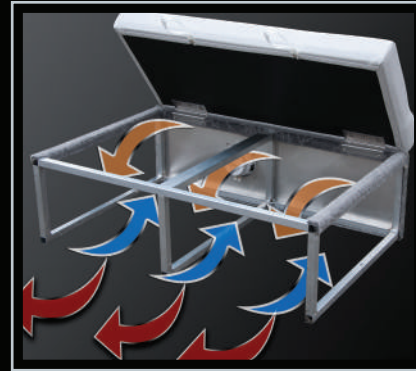

Tahoe

LUXURY PONTOON BOATS

2016

Tahoe

EXCLUSIVE HIGH QUALITY CONSTRUCTION FEATURES

You won't have to deal with mildew or fungus with Tahoe's exclusive Flo Thru ventilation™ Seating. Unlike plastic seating, our exclusive aluminum seat frames have external and internal air flow that dries out the seat compartments while moving and even when the boat is stored!