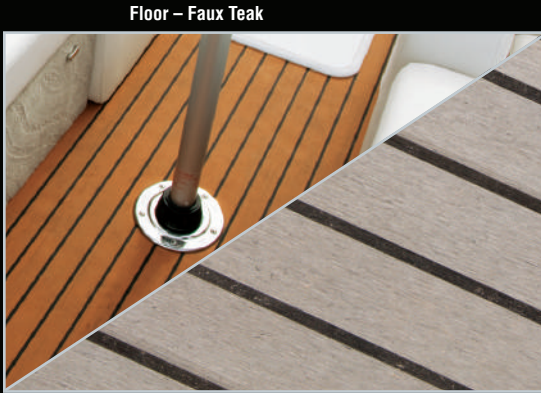

www.tahoepontoons.com

Playpen Cover

Mooring Cover

Seat Covers

Full Camper

1/2 Camper

Floor - Faux Teak

Floor - BTT Woodgrain