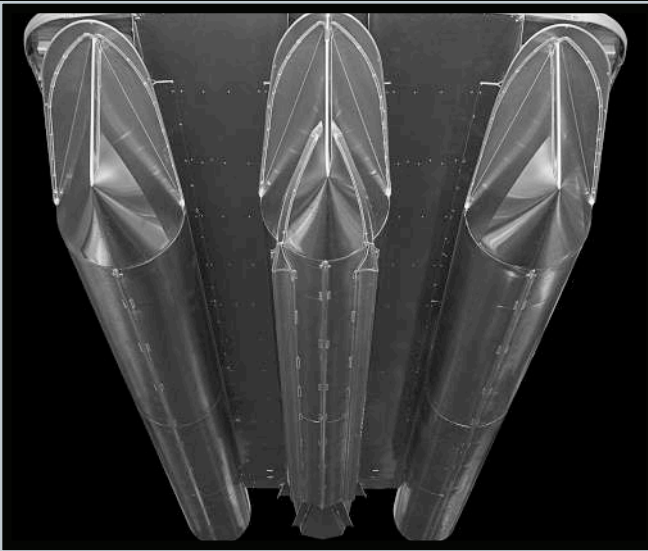

- 2 full, & One 3/4 length, center pontoon – all same diameter.
- 2 HPP lifting fins, center pontoon
- More Speed
- Improved turning
- Improved Bow lift for wave handling
- Better weight handling when heavy load on the bow
- Aluminum Waveshield – smooth under deck surface to reduce drag
- Baystar hydraulic steering
- Up to 150 HP