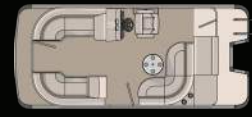

2685

2485

2285

2085

CR