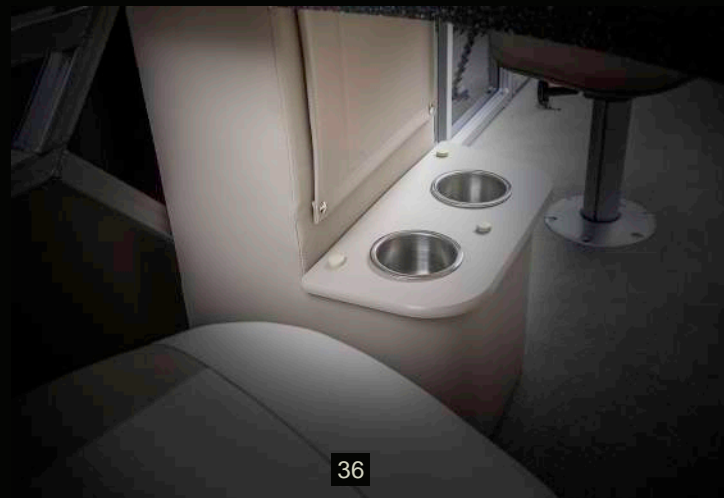

TAHOE LTZ ENT 2485