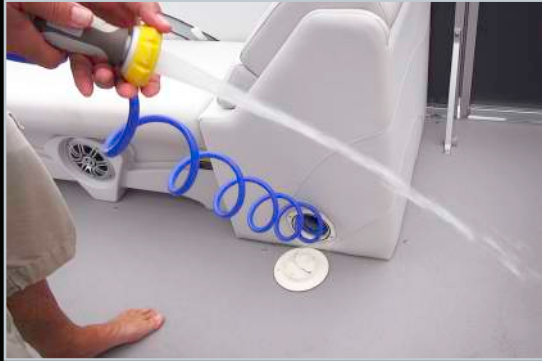

Wash Down Kit
Deco Portable Cup Holder Woodgrain