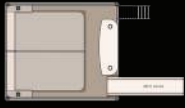

Captain Helmstand and Composite Interior Wall Covering