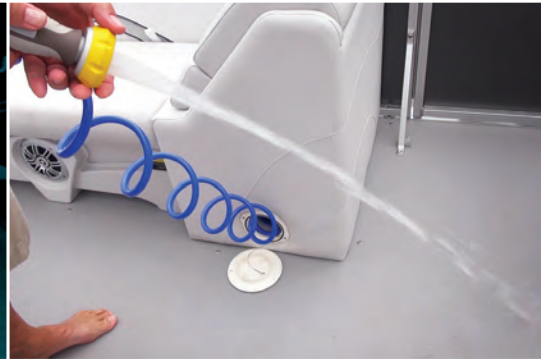

LED Accent SST Docklights in Chrome Housing, Rub Rail Lights, and Lighted Air Vents

Combined Docklight Nav. Light

Rear Underwater Lights

Wash Down Kit

Livewell Under Bench

XL Livewell and Bait Well for Catalina and GS (QF and RF)