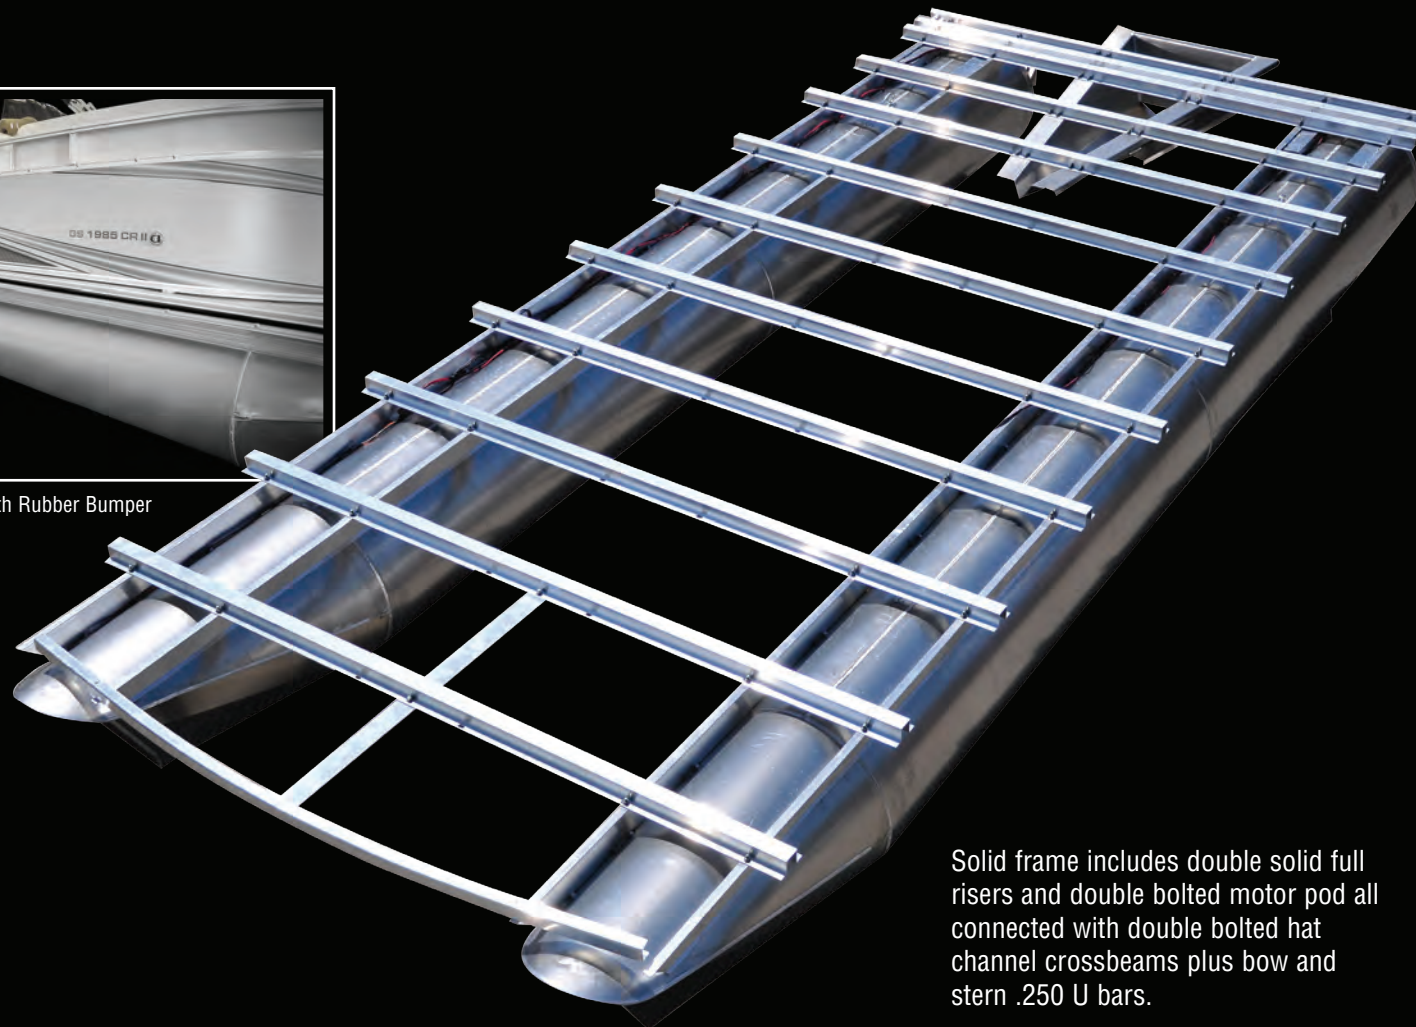

# Avalon EXCLUSIVE HIGH QUALITY CONSTRUCTION FEATURES

You won't have to deal with mildew or fungus with Avalon's exclusive Flo Thru Ventilation™ Seating. Unlike plastic seating, our exclusive aluminum seat frames have external and internal air flow that dries out the seat compartments while moving and even when the boat is stored!

Our exclusive aluminum seat frames have 30 percent more storage than conventional plastic seat frames. Try putting all this in plastic seat storage!

Heavy duty, stylishly designed, seat frame cladding eliminates fabric covering and provides a vented, beautiful accent to Avalon's Deco designs.

Avalon's Unique suspension seat cushions provide soft comfortable cushions that don't bottom out on a hard support surface.

Avalon's exclusive Matrix 50 heavy-duty 50 oz. marine seat covering with a 24 percent substructure is tested strongest against tears and punctures.

- New Herringbone multi-directional stretch backing promotes quicker recovery
- Greater stitch strength
- Permaguard stain protection

Solid frame includes double solid full risers and double bolted motor pod all connected with double bolted hat channel crossbeams plus bow and stern .250 U bars.