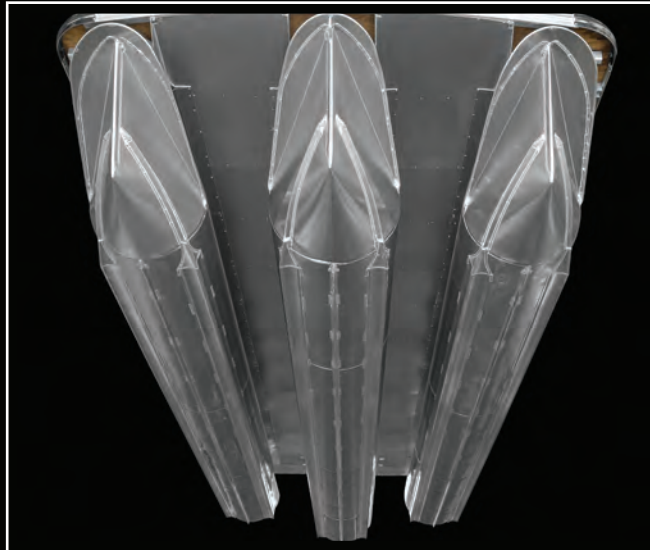

- 3 full length pontoons – all same diameter
- Motor pod built in to center pontoon
- 6 HPP lifting fins, 2 per pontoon
- Maximum speed
- Better turning
- Extreme bow lift to glide over rough water
- Better weight handling when heavy load on the bow
- Decrease nose diving
- SeaStar hydraulic steering
- 45 gallon built in fuel system
- Up to 300HP
- Full Waveshield