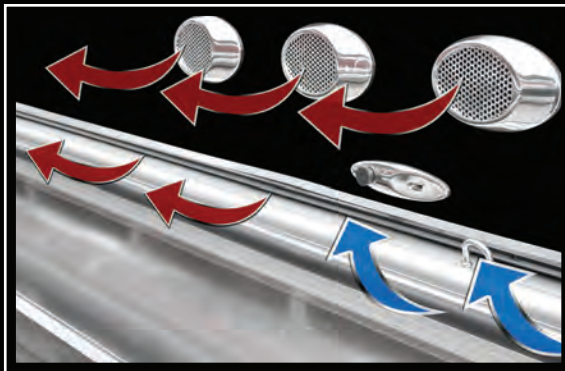

Avalon EXCLUSIVE HIGH QUALITY CONSTRUCTION FEATURES