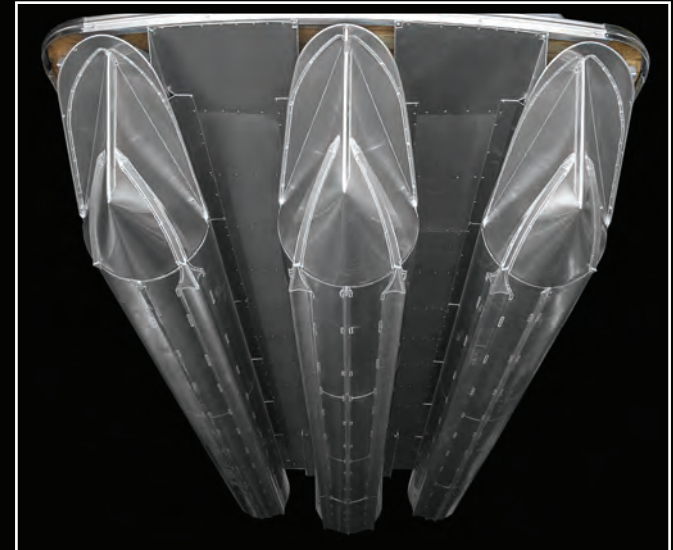

- Two same diameter outside pontoons
- One 2" dia. larger full length center pontoon
- Motor pod built in to center pontoon
- 4 internal HPP fins
- More speed
- Extreme turning
- Improved bow lift for wave handling
- Better weight handling when heavy load on the bow
- Decrease nose diving
- Electric power assist steering
- Ski tow bar
- 45 gallon built in fuel system
- Up to 300HP
- Full Waveshield