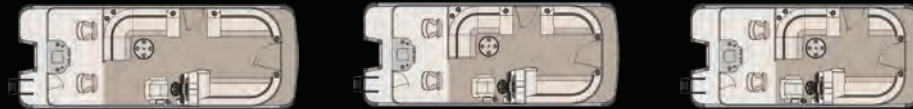

RL

QL

QF

RF

Cadet Helmstand

Millenia Stereo

Captain's Chair

Easy Access Lounge Arm