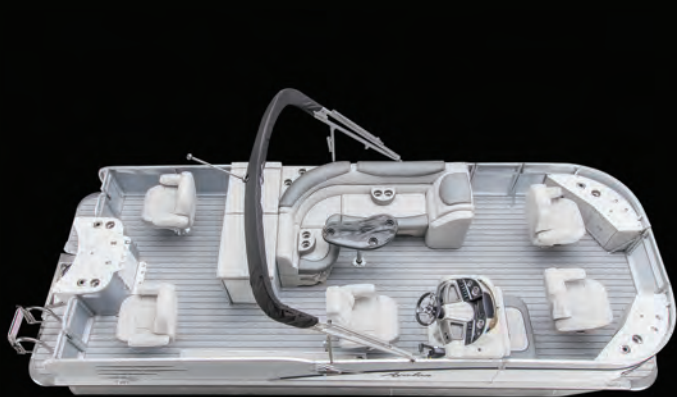

Catalina QF 2385

Catalina RF 2585