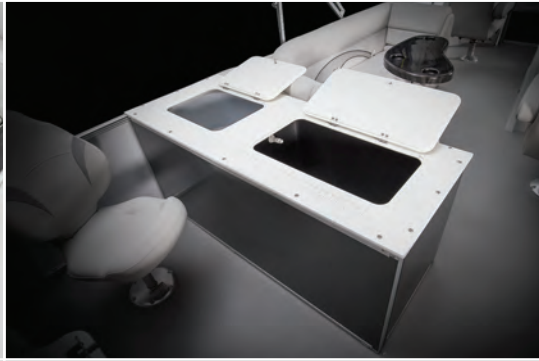

XL Livewell and Bait Well for Catalina and GS (QF and RF)