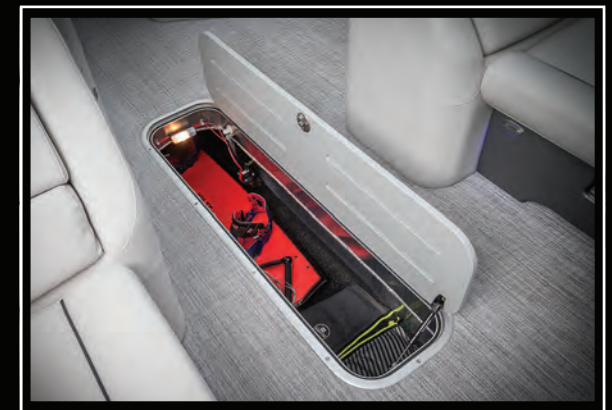

IN FLOOR SKI STORAGE