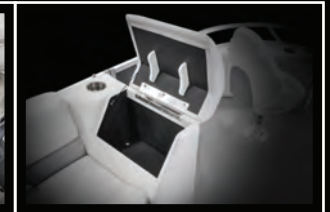

RL

QL

QF

RF

Cadet Helmstand

Millenia Stereo

Captain's Chair

Easy Access Lounge Arm