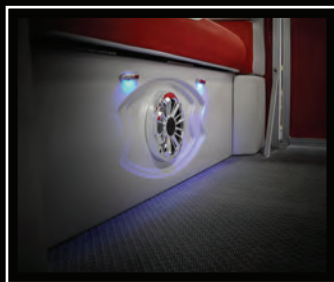

Decorative Seat Base Cladding

EAGLE	Length Class	Boat Length Overall	Deck Length	Pontoon Diameter	Width	Dry Weight	Max Weight Capacity	Max Persons Pounds	Max Number Persons	Max Engine HP
1470 23"	14	15' 5"	14'	23"	7'	1,150	1,170	800	5	40
1470 23" x 3 WG	14	16' 6"	14'	23" x 3	7'	1,400	1,360	840	6	60
1670 23"	16	17' 5"	16'	23"	7'	1,350	1,350	950	6	50
1670 23" x 3 WG	16	18' 6"	16'	23" x 3	7'	1,600	1,650	1,100	8	75
1870 23"	18	19' 5"	18'	23"	7'	1,600	1,575	1,050	7	75
1870 23" x 3 WG	18	20' 6"	18'	23" x 3	7'	1,875	1,850	1,290	9	100