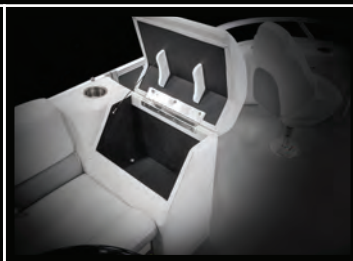

Roto Cadet Stand

Mate Helmstand (QF and BF only)

Millennia Stereo

Cadet Chair

Easy Access Lounge Arm Storage

Traditional Bow Bench

Telescoping SST Ladder

Table