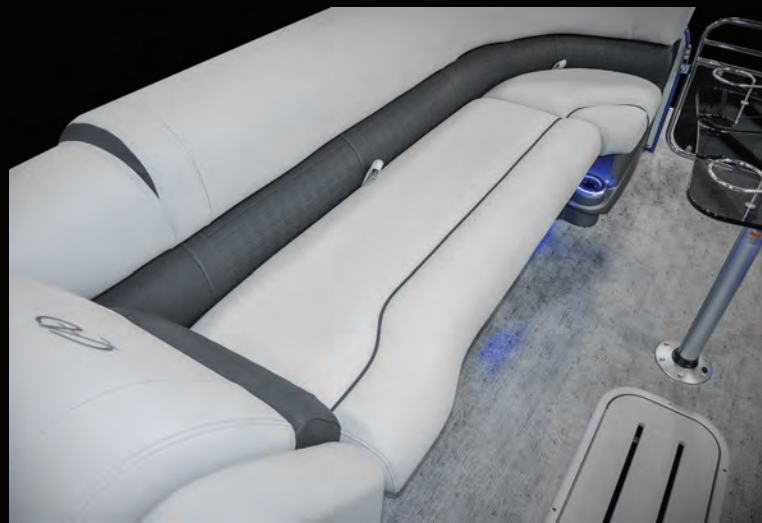

Avalon AMBASSADOR CRUISE

Ambassador CR 2585