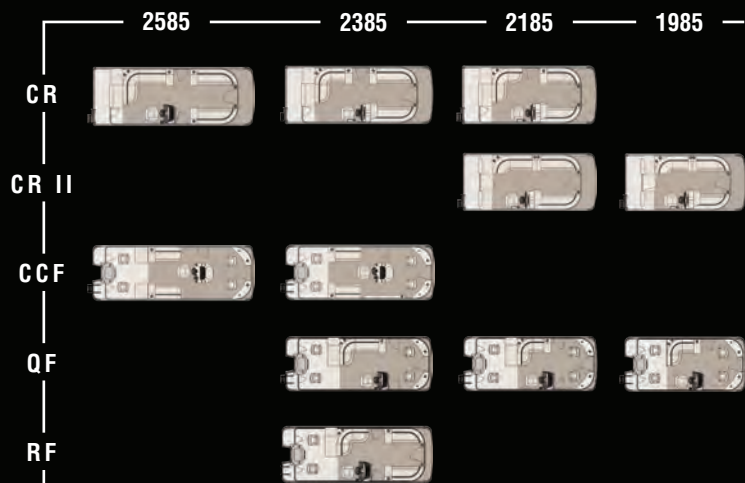

- Battery charger
- Battery dual smart switch system
- Battery selector switch manual
- Black-out rub rail, corner caps, and top frame
- Camper 1/2 enclosure (square Bimini frame)
- Camper 1/2 enclosure with bow cover (square Bimini frame)
- Camper full enclosure (square Bimini frame)
- Chair – Admiral's reclining
- Chair – Admiral's reclining with flip-up bolster
- Chair – Captain's deluxe
- Chair – Commander's reclining
- Chair – king
- Chrome package – stainless steel cupholders, mirror chrome logos, and polished aluminum corner caps
- Cleat – pull up (set of 4)
- Cooler – ottoman
- Cover – full color-matched mooring
- Covers – seat
- Cup holder lighted – fixed
- Cup holder moveable – Deco
- Cup holder moveable – plastic cups
- Cup holder moveable – SST cups
- Cup holders upgrade to SST
- Deck – polished aluminum corner caps
- Deck – SST corner caps
- Dinette – 2 Commander chairs and cocktail table (2485+) (n/a QF and RF)
- Diving board – Lillipad
- Fender holders – quick release
- Floor matting under seat
- Flooring – ATD – rear or full
- Flooring – BTT Teak – full
- Flooring – BTT Teak – rear
- Flooring – carpet snap-in (vinyl floor required)
- Flooring – carpet snap-in runner (vinyl floor required)
- Flooring – Compass Luna woven – rear or full
- Flooring – Deco carpet upgrade
- Flooring – Infinity Brushstroke woven full
- Flooring – Infinity Brushstroke woven – rear
- Flooring – vinyl floor Taupe or Gray – full
- Flooring – woodgrain vinyl – rear or full
- Fuel tank – 100 gallon upgrade (27" center pontoon only)
- Fuel tank – 29 gallon remote fill transom
- Fuel tank – 45 gallon for 25" or 27" center pontoon
- Garmin fish/depth finder Striker 5DV color (mate stand only) (standard on CCF)
- Garmin GPS Echomap Chirp 43DV – US Lakes HD (Cadet stand only)
- Garmin fish/depth finder Striker 4DV color (Cadet stand only)
- Garmin GPS 53DV full color (Inland) (mate stand only)
- Garmin GPS 54DV full color (Coastal) (mate stand only)
- Gate – half – front (includes trolling motor outlet and plug)
- Grill stainless (rail or pedestal mount)
- Helm – windshield with quick release
- Helmstand – Cadet – fiberglass (n/a on 2585 CR, CCF, RF, and QF)
- Helmstand – Captain (includes glove box) (except CCF)
- Helmstand – Ensign (except CCF)
- Helmstand – Ensign II (except CCF)
- Keels – side
- Keels – solid bottom
- Lights – exterior navigation/docklight combo
- Lights – interior mood lighting set
- Lights – LED accent black housing docklights built into walls
- Lights – LED accent chrome housing docklights built into walls
- Lights – rear underwater
- Lights – under-rub rail lighting
- Livewell in place of sundeck with beverage storage (QF and RF only)
- Livewell under bench
- Motor – primary electric E-drive
- Pontoon – center 25" pontoon only
- Pontoon – center 27" pontoon only
- Pontoon – center economy performance package LZ/G
- Pontoon – express center 25" (standard on CCF)
- Pontoon – in-floor ski storage (center tube only)
- Pontoon – rough water package – (Waveglider only)
- Pontoon – upgrade from 23" to 25" (1985 only)
- Pontoon AXT7 extreme turning package
- Pontoon center – upgrade to 27" dia. for 25" Waveglider package
- Pontoon HPP lifting fins (2 tubes)
- Pontoon triple 27" exch. from triple 25" performance package C/LZ
- Privacy curtain and frame
- Rod box (QF and RF only)
- Saltwater – anode protection
- Saltwater package C-ES (anodes, solid bottom keel, SST corner caps, SW bolted deck and saltwater logos)
- Shore power – A/C input and outlet, charger, inverter
- Sound – high performance amp
- Sound – high performance sound system
- Sound – high power speaker MSX65 with stainless cover
- Sound – Infinity PRV250BT
- Sound – JL Audio MX Series 60w Premium speaker
- Sound – JL Premium sound system
- Sound – lighted speaker ring
- Sound – MB Quart 60w high performance speaker
- Sound – Polk PA450UMBT
- Sound – Sirius radio receiver and antenna
- Sound – USB/aux. combined input
- Steering – Baystar hydraulic tilt (115hp-150hp)
- Steering – electric power assist (requires SeaStar)
- Steering – mechanical tilt
- Steering – SeaStar hydraulic tilt (150hp+)
- Steering wheel – Burano
- Table – extra base installed
- Table – Greywood curved thermo
- Table – round thermo
- Table – short leg
- Table – smoked glass cocktail
- Table – smoked glass curved
- Table – smoked glass rectangle
- Table – smoked glass round
- Top – 8.5' electric Bimini (22' and up)
- Top – Black anodized frame
- Top 2nd bow 8.5' wide anodized square with logo boot
- Top 2nd bow Bimini polished round with logo boot
- Transom – 25" transom (WG and AXT only)
- Umbrella for table
- Vinyl – seat Buckskin package
- Vinyl – seat color accent upgrade
- Vinyl – seat Silver package
- Walls – Black Powder-coated wall frames
- Walls – mirrored chrome logos
- Wash down kit with sprayer and pump
- Watersports – sport tower racks (2 pieces – 1 side)
- Watersports – sport tower speakers for HP sound system
- Watersports – collapsible sport tower with canvas top
- Watersports – Decosport full arch (with canvas cover)
- Watersports – Decosport collapsible tower with canvas top
- Watersports – Decosport arch racks (2 pieces – 1 side)
- Watersports – Decosport arch speakers for premium sound
- Watersports – ski tow bar
- Waveshield – aluminum

Cadet Chair

AVALON GS	Length Class	Boat Length O.A.	Deck Length	Pontoon Dia.	Width	Dry Weight	Max Weight Cap	Max Persons Lbs.	Max # Persons	Max Engine HP
1985 23"	19	19' 5"	18'	23"	8.5'	1,650	1,610	1,050	8	75
1985 23" x 3 WG	19	20' 6"	18'	23" x 3	8.5'	1,875	1,850	1,290	9	100
2185 25"	21	21' 5"	20'	25"	8.5'	1,850	2,035	1,300	10	115
2185 25" x 3 ET	22	21' 5"	20'	25" x 3	8.5'	2,040	2,035	1,300	10	115
2185 25" x 3 WG	21	22' 6"	20'	25" x 3	8.5'	2,750	2,240	1,300	10	175
2385 25"	23	23' 5"	22'	25"	8.5'	2,150	2,150	1,540	11	125
2385 25" x 3 ET	23	24' 6"	22'	25" x 3	8.5'	2,450	2,150	1,540	11	150
2385 25" x 3 WG	23	24' 6"	22'	23" x 3	8.5'	2,900	2,560	1,600	12	250
2585 25"	25	25' 5"	25' 3"	25"	8.5'	2,450	2,430	1,770	13	135
2585 25" x 3 ET	25	25' 5"	25' 3"	25" x 3	8.5'	2,650	2,650	1,790	13	150
2585 25" x 3 WG	25	26' 6"	25' 3"	23" x 3	8.5'	3,100	2,825	2,015	14	250