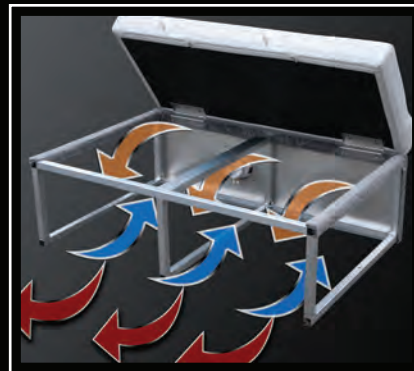

# Avalon EXCLUSIVE HIGH QUALITY CONSTRUCTION FEATURES

You won't have to deal with mildew or fungus with Avalon's exclusive Flo Thru Ventilation™ Seating. Unlike plastic seating, our exclusive aluminum seat frames have external and internal air flow that dries out the seat compartments while moving and even when the boat is stored!