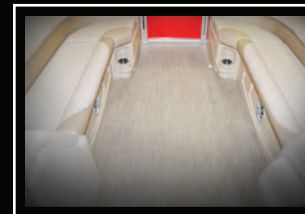

RL

QL

QF

RF

Cadet Helmstand

Millenia Stereo

Captain's Chair

Easy Access Lounge Arm