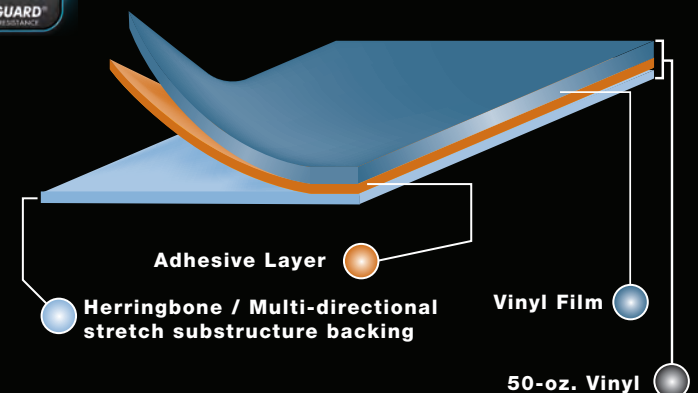

Avalon EXCLUSIVE HIGH QUALITY CONSTRUCTION FEATURES

You won't have to deal with mildew or fungus with Avalon's exclusive Flo Thru Ventilation™ Seating. Unlike plastic seating, our exclusive aluminum seat frames have external and internal air flow that dries out the seat compartments while moving and even when the boat is stored!

Our exclusive aluminum seat frames have 30 percent more storage than conventional plastic seat frames. Try putting all this in plastic seat storage!

Heavy duty, stylishly designed, seat frame cladding eliminates fabric covering and provides a vented, beautiful accent to Avalon's Deco designs.

Avalon's Unique suspension seat cushions provide soft comfortable cushions that don't bottom out on a hard support surface.

Avalon's exclusive Matrix 50 heavy-duty 50 oz. marine seat covering with a 24 percent substructure is tested strongest against tears and punctures.

- New Herringbone multi-directional stretch backing promotes quicker recovery
- Greater stitch strength
- Permaguard stain protection