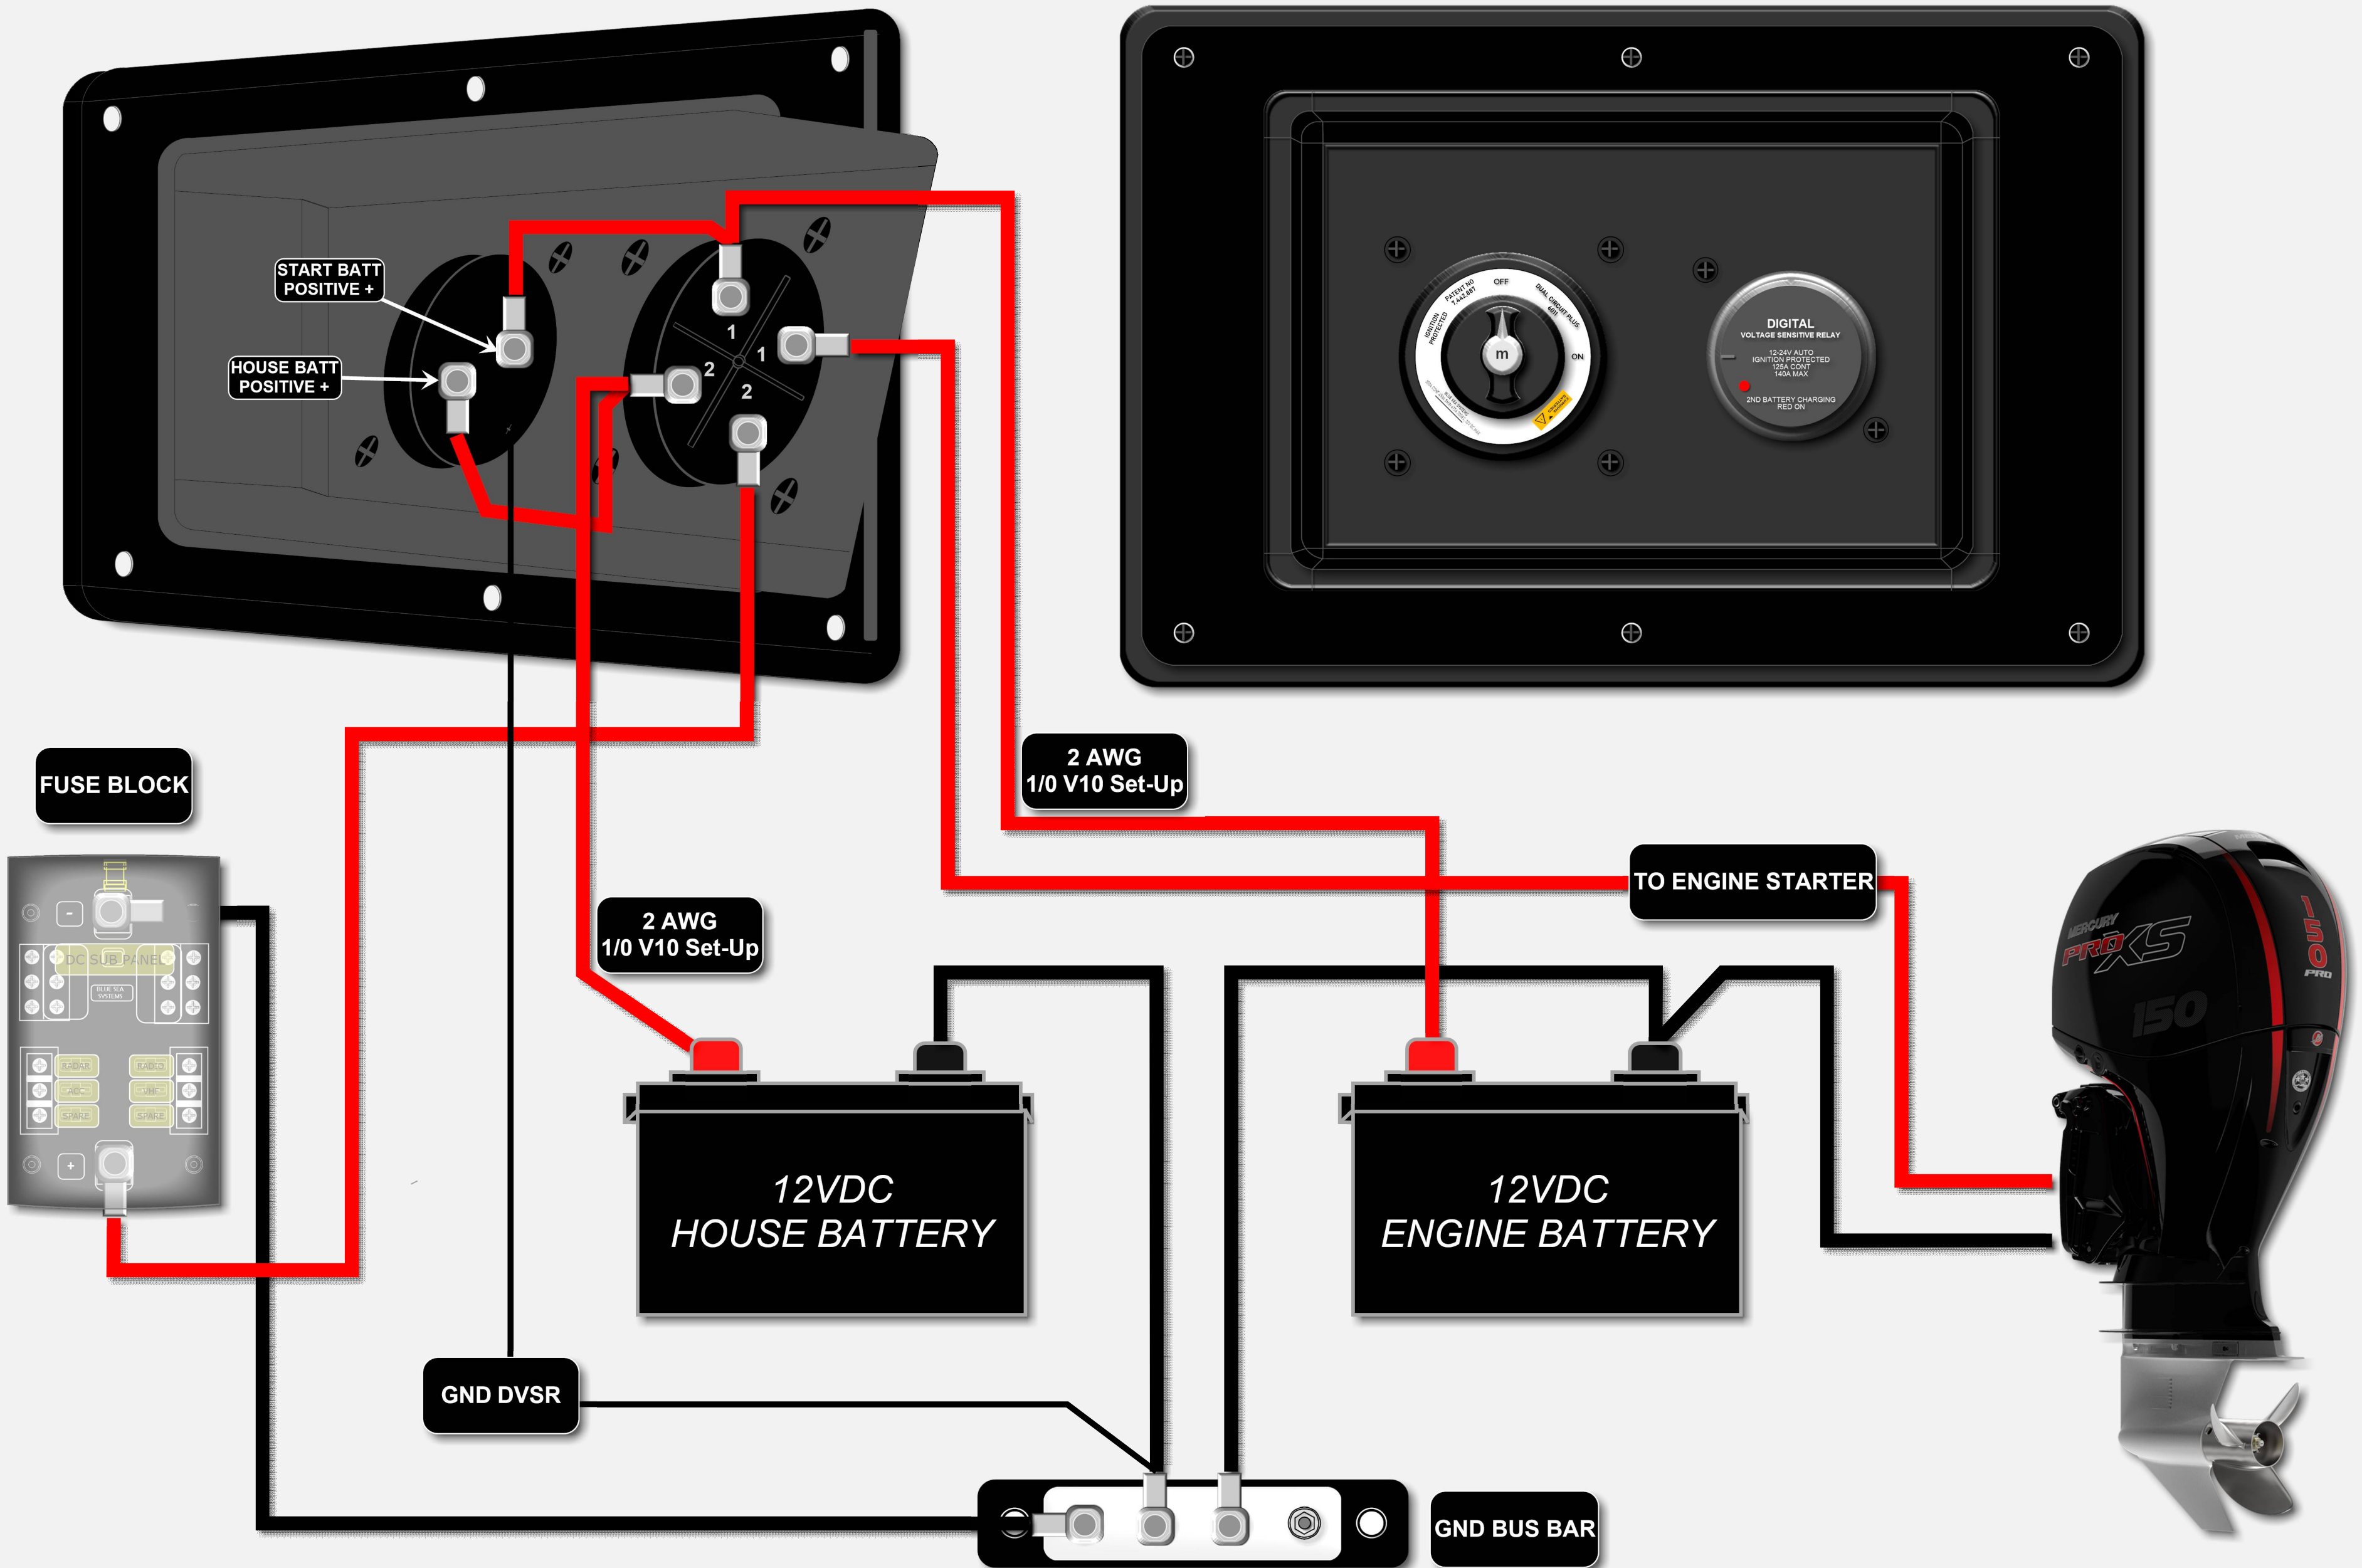

BATTERY MANAGEMENT PANEL

Name: BATTERY MANAGEMENT PANEL	Drawing: 01	Project:	Drawn: DAVID PERALES	Notes: Added AWG on cables that connects to the house and engine batteries.
BLUE SEA SYSTEMS PARTS (DVS7 710-140A, SW-6011B)	Scale:	Date: 6/7/2023	Rev: B	SM Osgood Company 3410 Hardscrabble Road N. Minnetrista, MN 55364