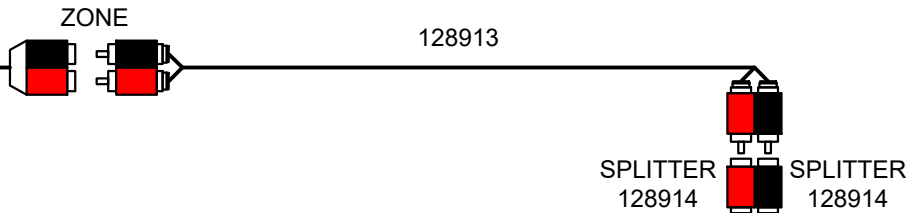

BRONZEPLUS1

ALL VEN/SPT & GS/GT FLOORPLANS
RA60, 6 EL SPEAKERS, 4CH AMP

129285 - SM80/LVL9/LVL10 SOUND HRNS 1 MY21

129283 - SOUND HRNS 1 MY21