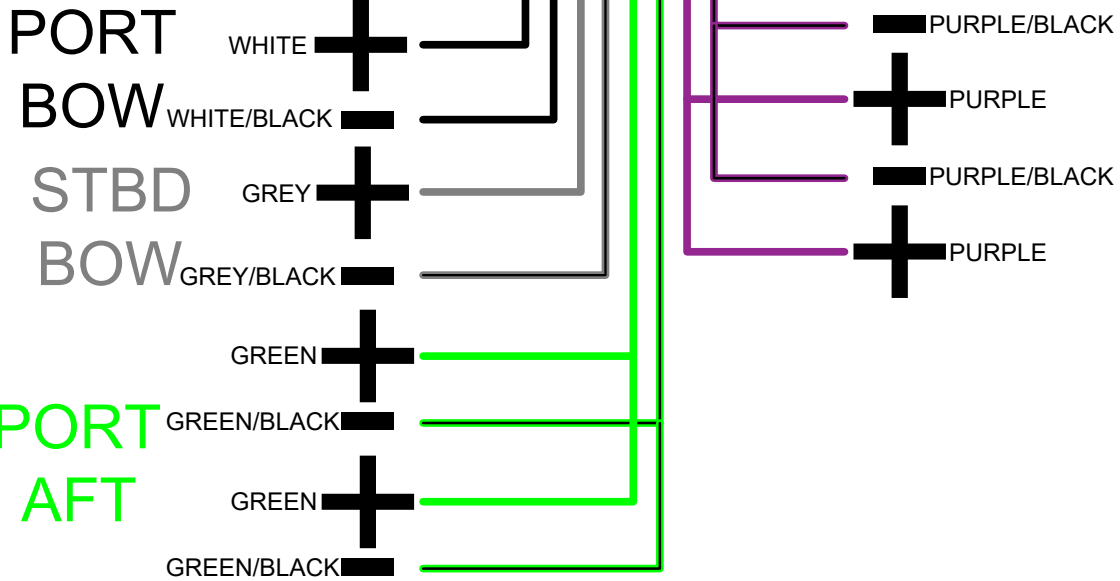

BRONZEPLUS1

ALL VEN/SPT & GS/GT FLOORPLANS
RA60, 6 EL SPEAKERS, 4CH AMP

129285 - SM80/LVL9/LVL10 SOUND HRNS 1 MY21

129283 - SOUND HRNS 1 MY21