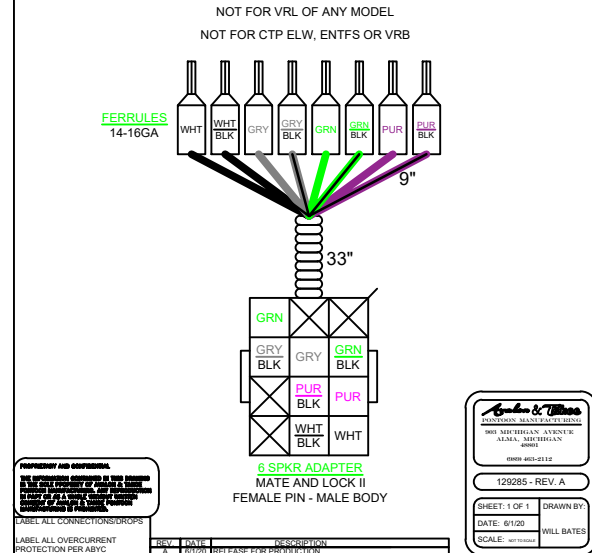

BRONZEPLUS1

ALL VEN/SPT & GS/GT FLOORPLANS
RA60, 6 EL SPEAKERS, 4CH AMP

129285 - SM80/LVL9/LVL10 SOUND HRNS 1 MY21

129283 - SOUND HRNS 1 MY21