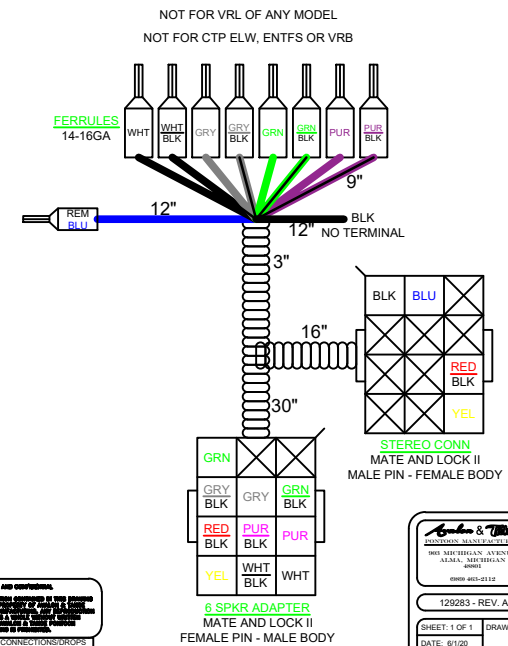

# BRONZEPLUS1MY23

ALL VEN/SPT & GS/GT FLOORPLANS  
RA60, 6 EL SPEAKERS, 4CH AMP

## 129285 - SM80/LVL9/LVL10 SOUND HRNS 1 MY21

129285 - REV. A  
SHEET: 1 OF 1  
DATE: 6/120  
SCALE: 1/8"=1'-0"

## 129283 - SOUND HRNS 1 MY21

129283 - REV. A  
SHEET: 1 OF 1  
DATE: 6/120  
SCALE: 1/8"=1'-0"