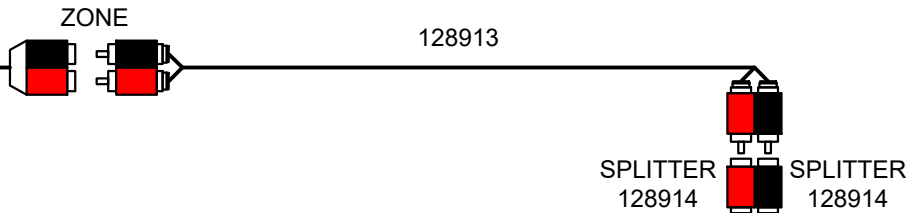

# BRONZEPLUS1MY23

ALL VEN/SPT & GS/GT FLOORPLANS  
RA60, 6 EL SPEAKERS, 4CH AMP

## 129285 - SM80/LVL9/LVL10 SOUND HRNS 1 MY21

129285 - REV. A  
SHEET: 1 OF 1  
DATE: 6/120  
SCALE: 1/8"=1'-0"