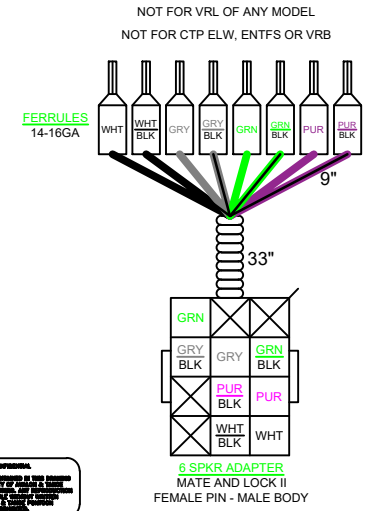

# BRONZEPLUS1MY23

ALL VEN/SPT & GS/GT FLOORPLANS  
RA60, 6 EL SPEAKERS, 4CH AMP

## 129285 - SM80/LVL9/LVL10 SOUND HRNS 1 MY21

129285 - REV. A  
SHEET: 1 OF 1  
DATE: 6/120  
SCALE: 1/8"=1'-0"

## 129283 - SOUND HRNS 1 MY21

129283 - REV. A  
SHEET: 1 OF 1  
DATE: 6/120  
SCALE: 1/8"=1'-0"