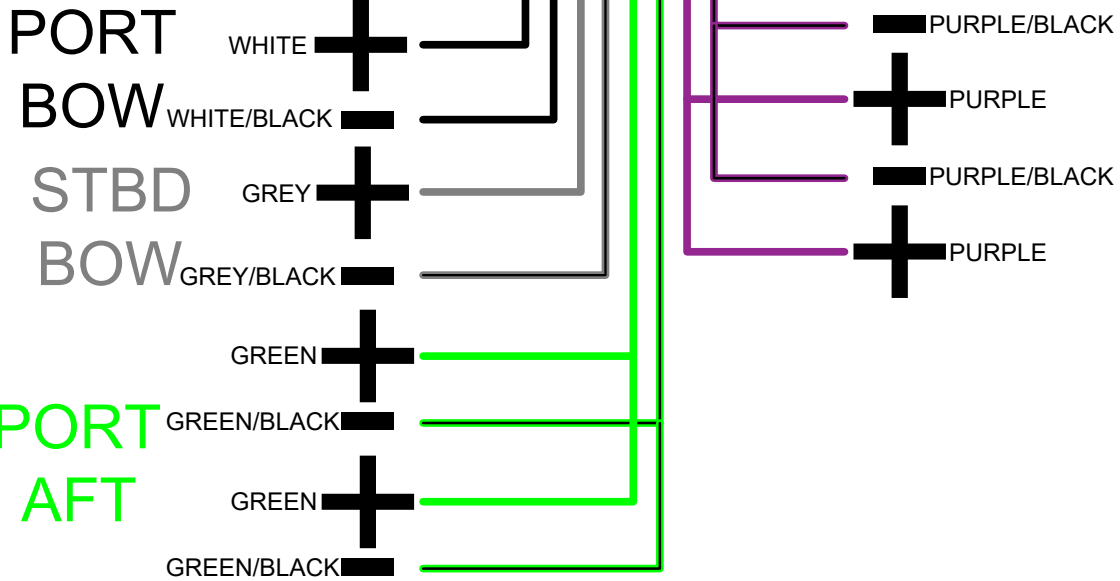

# BRONZEPLUS1MY23

ALL VEN/SPT & GS/GT FLOORPLANS  
RA60, 6 EL SPEAKERS, 4CH AMP

## 129285 - SM80/LVL9/LVL10 SOUND HRNS 1 MY21

129285 - REV. A  
SHEET: 1 OF 1  
DATE: 6/120  
SCALE: 1/8"=1'-0"

## 129283 - SOUND HRNS 1 MY21

129283 - REV. A  
SHEET: 1 OF 1  
DATE: 6/120  
SCALE: 1/8"=1'-0"