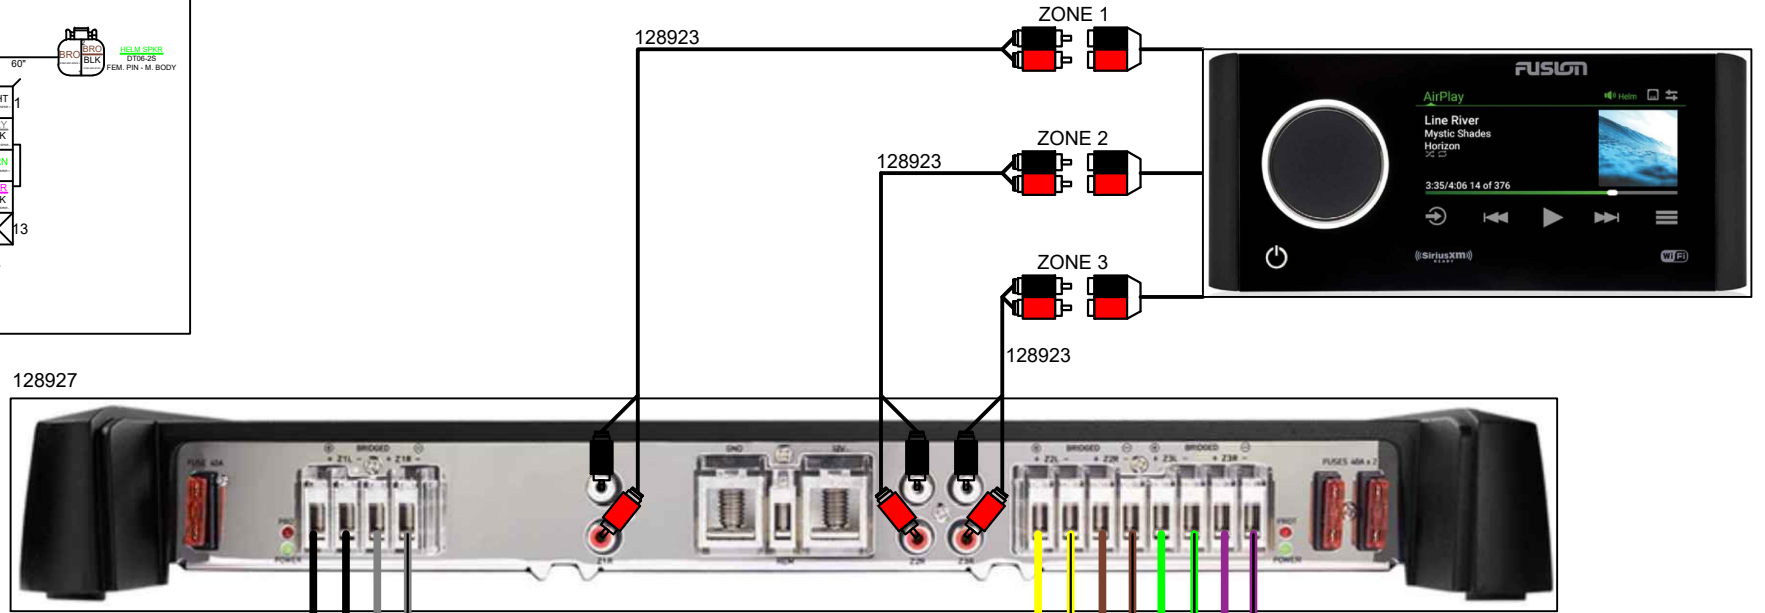

129394 - EXC SOUND HRNS 1 MY22

EXCGT1

EXC STANDARD SOUND PACKAGE - NO GX
RA770, 6 SG SPKRS, 6CH AMP

PORT
BOW
STBD
BOW

PORT
MID
STBD
MID