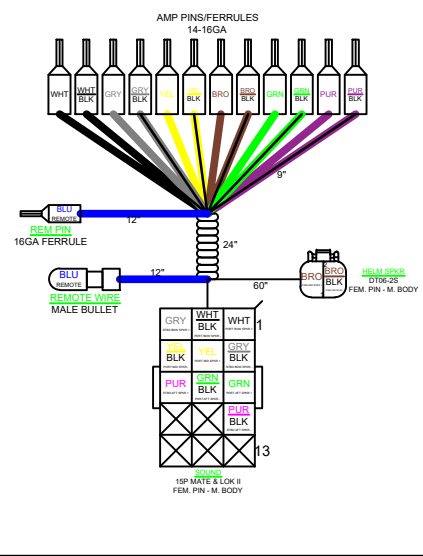

129394 - EXC SOUND HRNS 1 MY22

EXCGT1

EXC STANDARD SOUND PACKAGE - NO GX
RA770, 6 SG SPKRS, 6CH AMP

PORT
BOW
STBD
BOW

PORT
MID
STBD
MID