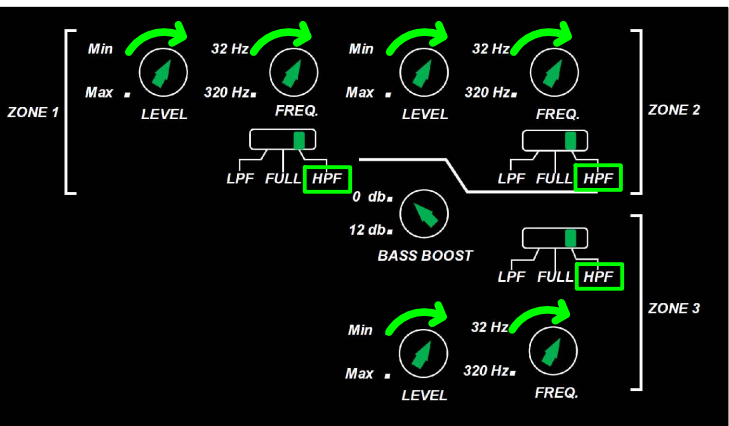

2

EXC GT 2

EXC STANDARD SOUND PACKAGE 2:
GX TOWER EQUIPPED
8 SG SPKRS & 8CH AMP

129358 - EXC SOUND HARNESS 2