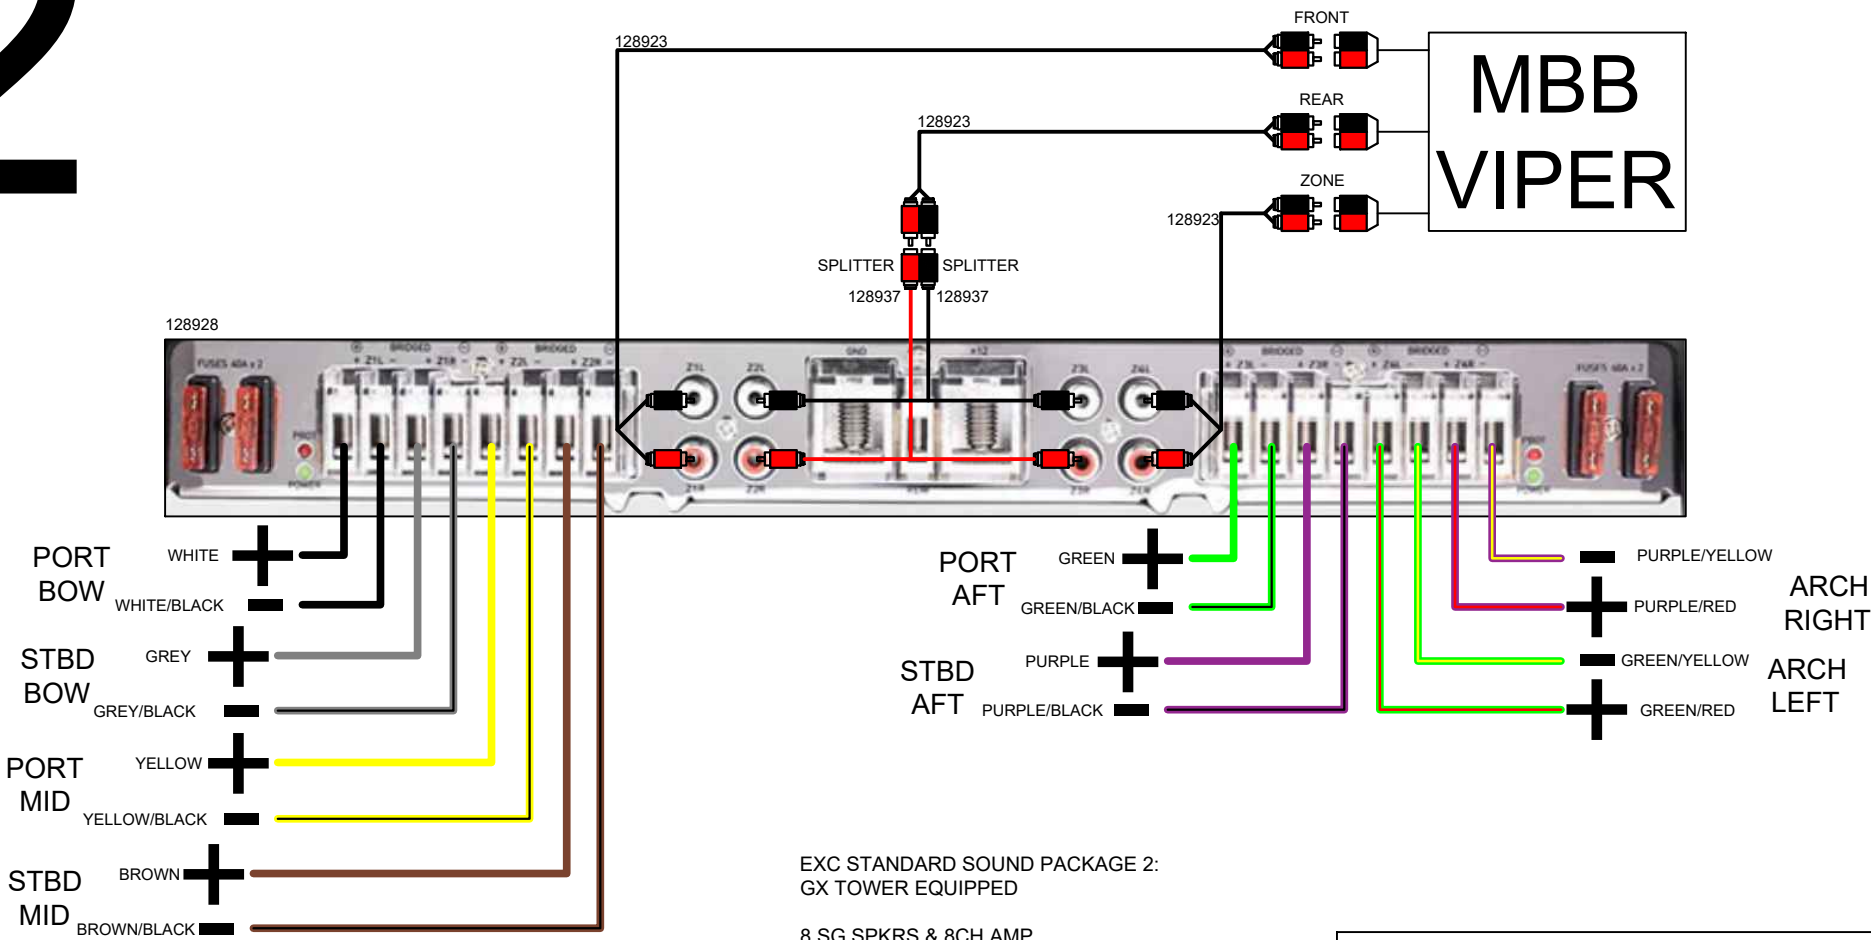

2

EXC GT 2

EXC STANDARD SOUND PACKAGE 2:
GX TOWER EQUIPPED
8 SG SPKRS & 8CH AMP

129358 - EXC SOUND HARNESS 2