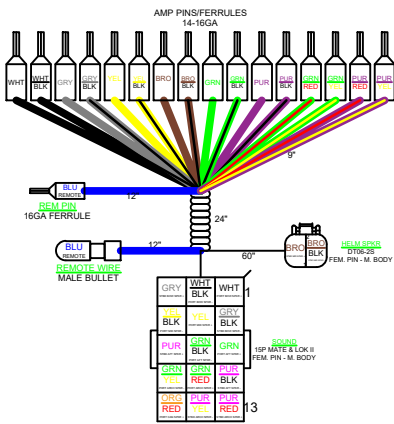

129395 - EXC SOUND HRNS 2 MY22

EXCGT2

EXC STANDARD SOUND PACKAGE - WITH GX
RA770, 8 SG SPKRS, 8CH AMP

128928