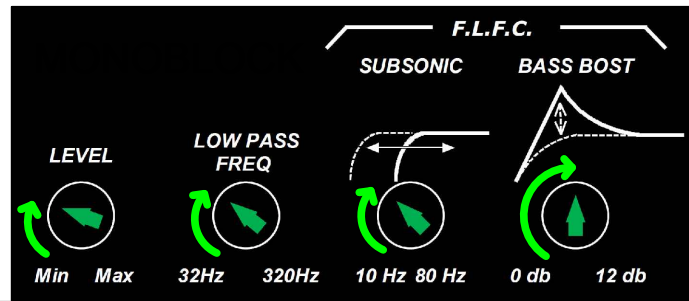

3

EXC PREM 1

EXC PREMIUM SOUND PACKAGE 1:
NO GX TOWER

6 SG SPKRS & SG SUBWOOFER
6CH AMP & MONOBLOCK

**POLARITY MUST BE REVERSED ON
SG SUB (ORANGE TO NEG ON
SUBWOOFER)**

**POLARITY MUST BE REVERSED ON SG SUB
(ORANGE TO NEGATIVE TERMINAL)**