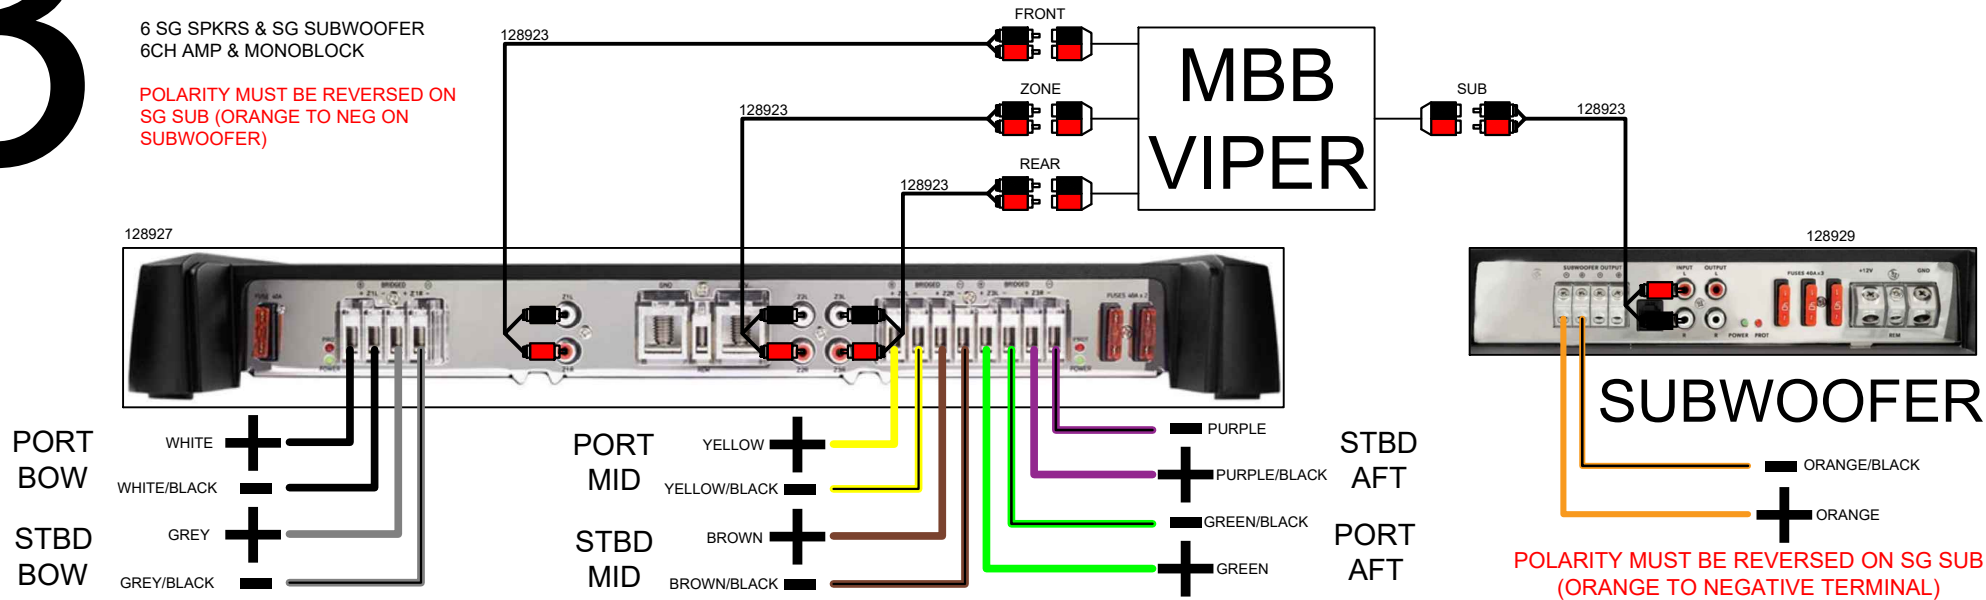

3

EXC PREM 1

EXC PREMIUM SOUND PACKAGE 1:
NO GX TOWER

6 SG SPKRS & SG SUBWOOFER
6CH AMP & MONOBLOCK

**POLARITY MUST BE REVERSED ON
SG SUB (ORANGE TO NEG ON
SUBWOOFER)**

**POLARITY MUST BE REVERSED ON SG SUB
(ORANGE TO NEGATIVE TERMINAL)**

129351 - EXC SOUND HARNESS 1

129342 - FUSION SG SUBWOOFER SHORT HRNS