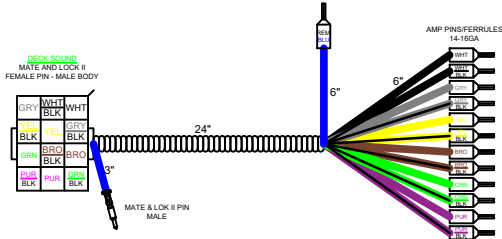

3

EXC PREM 1

EXC PREMIUM SOUND PACKAGE 1:
NO GX TOWER

6 SG SPKRS & SG SUBWOOFER
6CH AMP & MONOBLOCK

**POLARITY MUST BE REVERSED ON
SG SUB (ORANGE TO NEG ON
SUBWOOFER)**

**POLARITY MUST BE REVERSED ON SG SUB
(ORANGE TO NEGATIVE TERMINAL)**

129351 - EXC SOUND HARNESS 1

129342 - FUSION SG SUBWOOFER SHORT HRNS