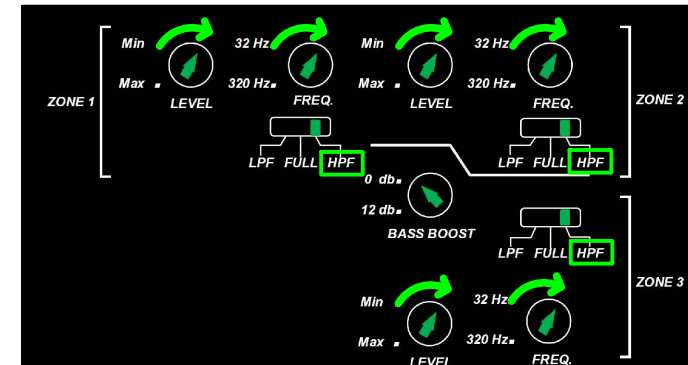

# 4

PORT  
BOW  
STBD  
BOW

EXC PREMIUM SOUND PACKAGE 2:

GX TOWER EQUIPPED, NO CANS

8 SG SPKRS & SG SUBWOOFER  
6CH AMP & MONOBLOCK

**POLARITY MUST BE REVERSED ON SG SUB  
(ORANGE TO NEG ON SUBWOOFER)**