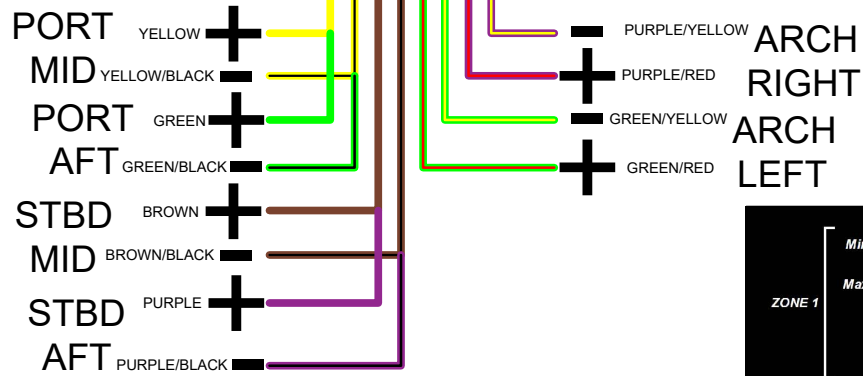

# EXC PREM 2

# 4

PORT  
BOW  
STBD  
BOW

EXC PREMIUM SOUND PACKAGE 2:

GX TOWER EQUIPPED, NO CANS

8 SG SPKRS & SG SUBWOOFER  
6CH AMP & MONOBLOCK

**POLARITY MUST BE REVERSED ON SG SUB  
(ORANGE TO NEG ON SUBWOOFER)**