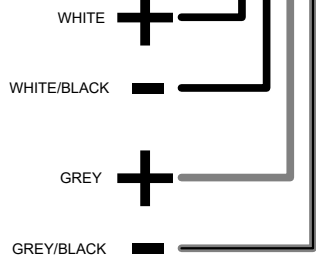

# EXC PREM 2

# 4

PORT  
BOW  
STBD  
BOW

EXC PREMIUM SOUND PACKAGE 2:

GX TOWER EQUIPPED, NO CANS

8 SG SPKRS & SG SUBWOOFER  
6CH AMP & MONOBLOCK

**POLARITY MUST BE REVERSED ON SG SUB  
(ORANGE TO NEG ON SUBWOOFER)**