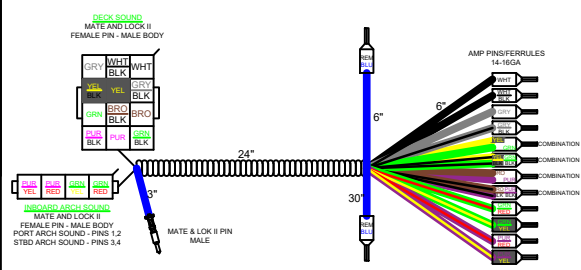

129359 - EXC SOUND HARNESS 3