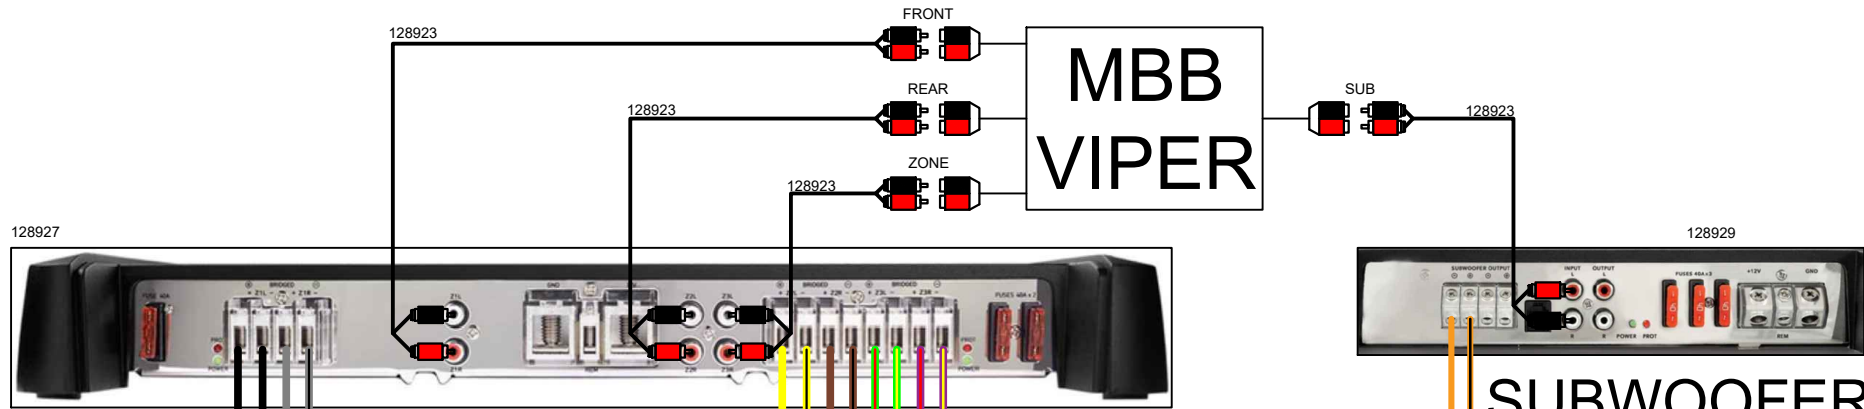

# 4

PORT  
BOW  
STBD  
BOW

EXC PREMIUM SOUND PACKAGE 2:

GX TOWER EQUIPPED, NO CANS

8 SG SPKRS & SG SUBWOOFER  
6CH AMP & MONOBLOCK

**POLARITY MUST BE REVERSED ON SG SUB  
(ORANGE TO NEG ON SUBWOOFER)**