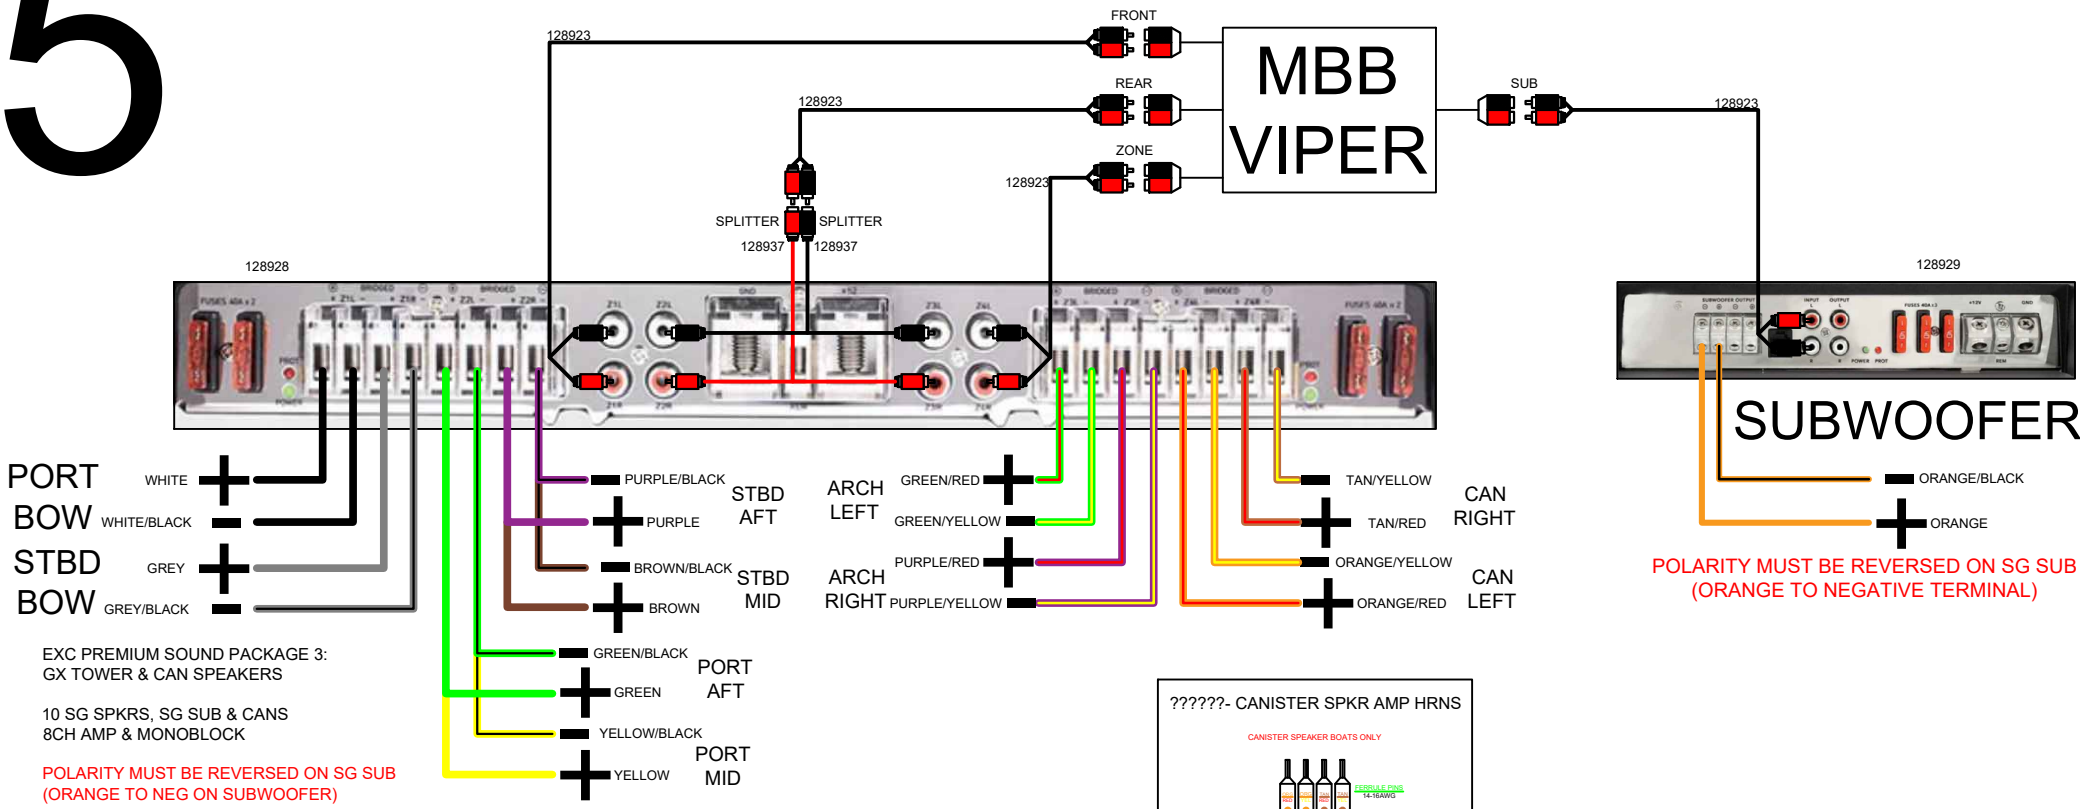

5

EXC PREM 3

EXC PREMIUM SOUND PACKAGE 3:
GX TOWER & CAN SPEAKERS
10 SG SPKRS, SG SUB & CAN
8CH AMP & MONOBLOCK

POLARITY MUST BE REVERSED ON SG SUB (ORANGE TO NEG ON SUBWOOFER)