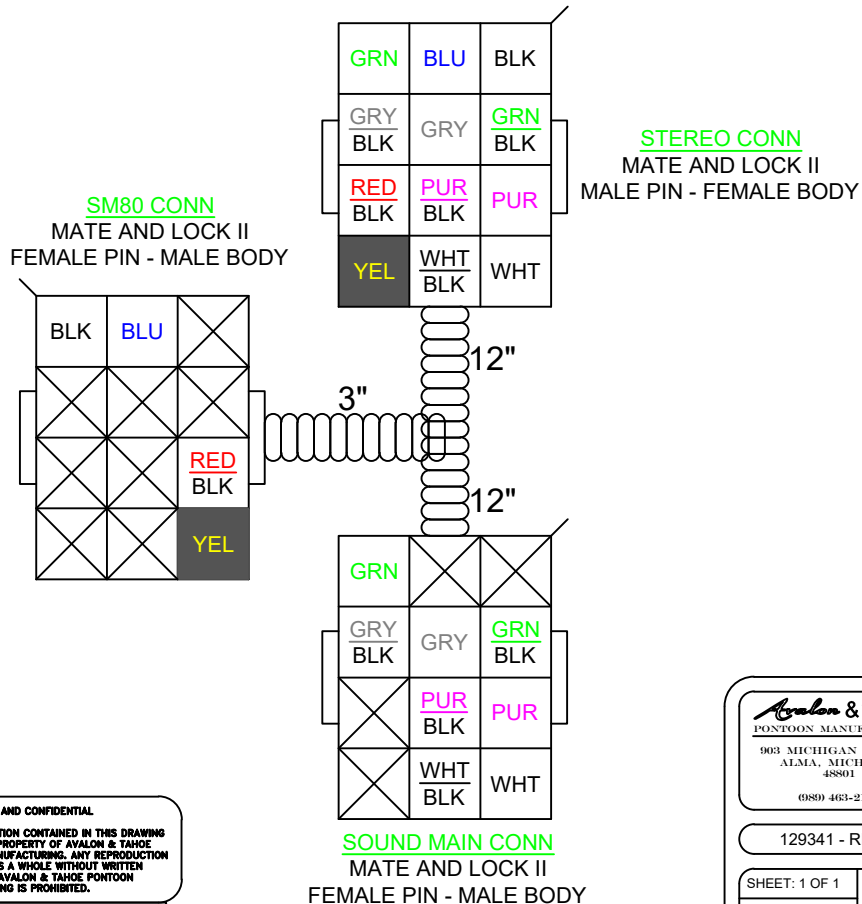

129341 - SM80/LVL9/LVL10 4 SPKR SOUND HRNS MY21

LABEL ALL CONNECTIONS/DROPS

LABEL ALL OVERCURRENT PROTECTION PER ABYC

REV.	DATE	DESCRIPTION
A	6/1/20	RELEASE FOR PRODUCTION

Avalon & Tahoe
PONTOON MANUFACTURING
903 MICHIGAN AVENUE
ALMA, MICHIGAN
48801
(989) 463-2112

129341 - REV. A

SHEET: 1 OF 1	DRAWN BY:
DATE: 6/1/20	WILL BATES
SCALE: NOT TO SCALE