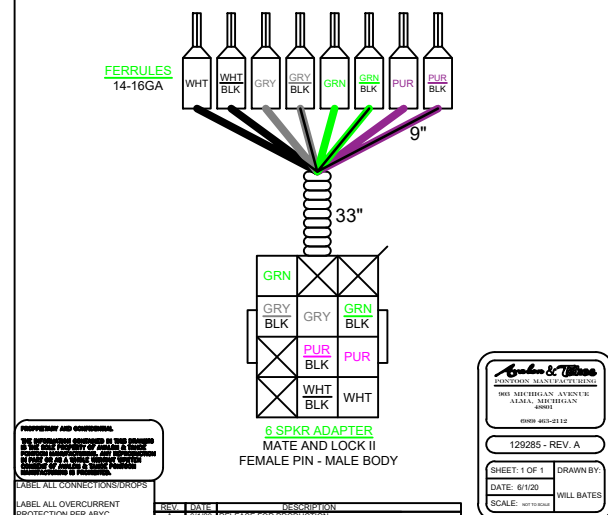

# GOLDPLUS1

ALL CAT/CAS FLOORPLANS **EXCEPT VRL**. STANDARD FOR VRB

ALL CTP/CSP FLOORPLANS **EXCEPT ELW, VRB, ENTFS, CRUFS**

RA670, 6 XS SPEAKERS, 5CH AMP

## 129285 - SM80/LVL9/LVL10 SOUND HRNS 1 MY21

NOT FOR VRL OF ANY MODEL  
NOT FOR CTP ELW, ENTFS OR VRB