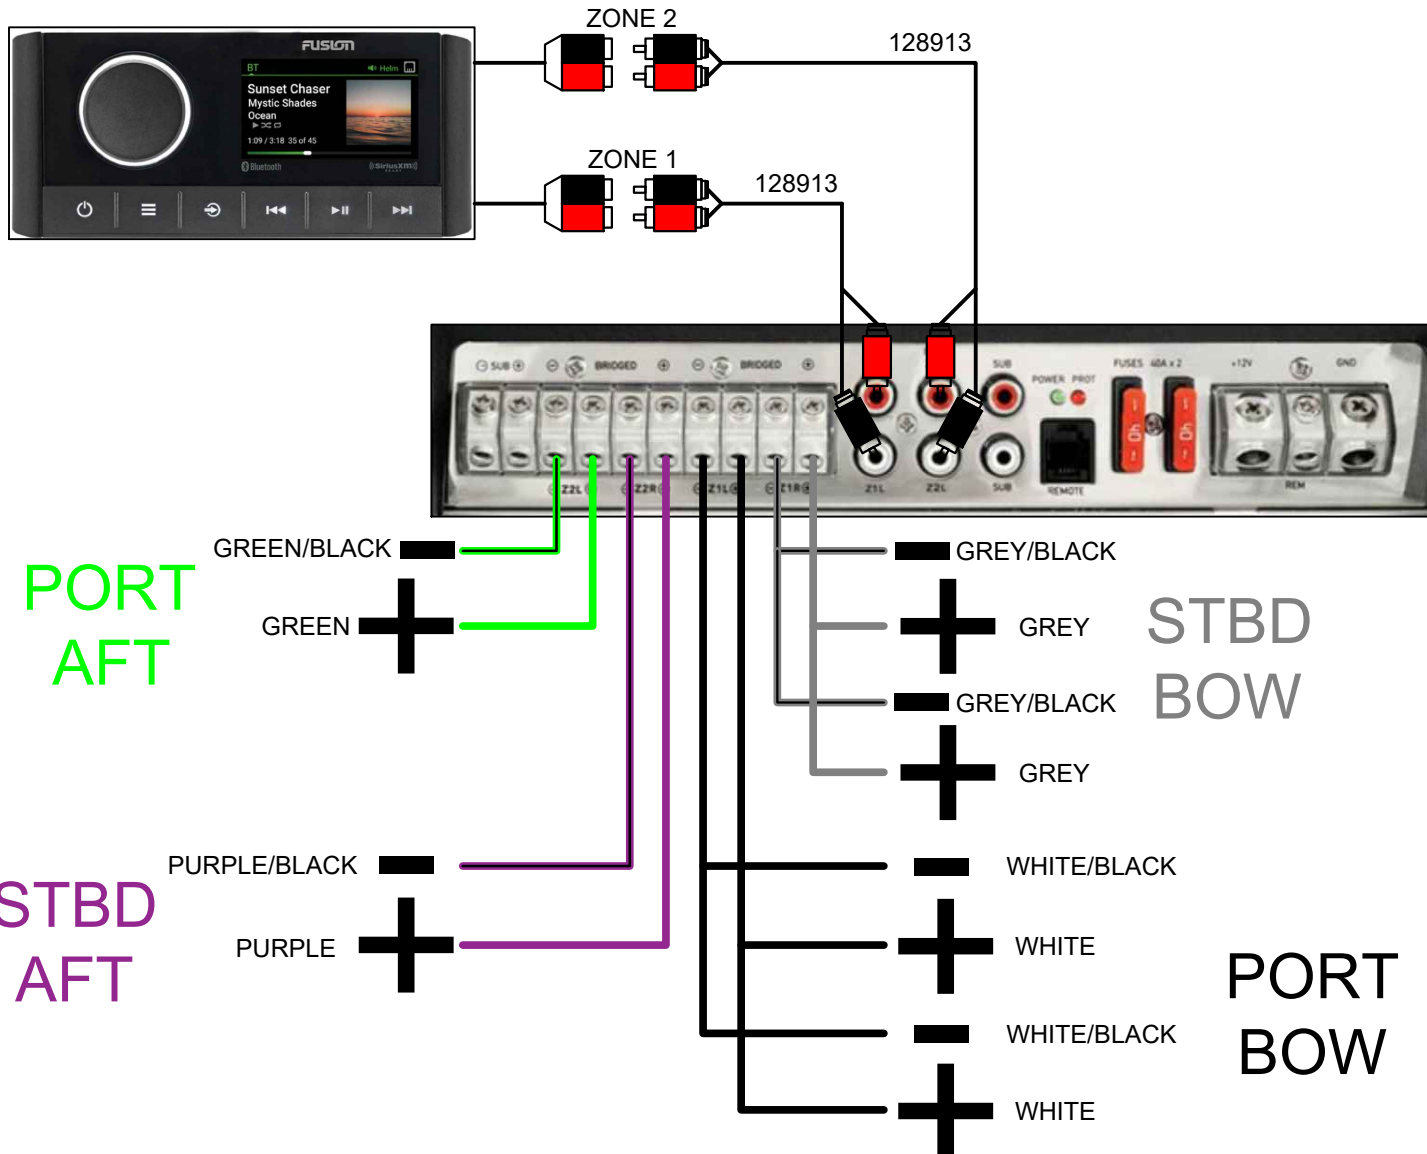

# GOLDPLUS1

ALL CAT/CAS FLOORPLANS **EXCEPT VRL**. STANDARD FOR VRB

ALL CTP/CSP FLOORPLANS **EXCEPT ELW, VRB, ENTFS, CRUFS**

RA670, 6 XS SPEAKERS, 5CH AMP

## 129285 - SM80/LVL9/LVL10 SOUND HRNS 1 MY21

NOT FOR VRL OF ANY MODEL  
NOT FOR CTP ELW, ENTFS OR VRB

## 129283 - SOUND HRNS 1 MY21

NOT FOR VRL OF ANY MODEL  
NOT FOR CTP ELW, ENTFS OR VRB