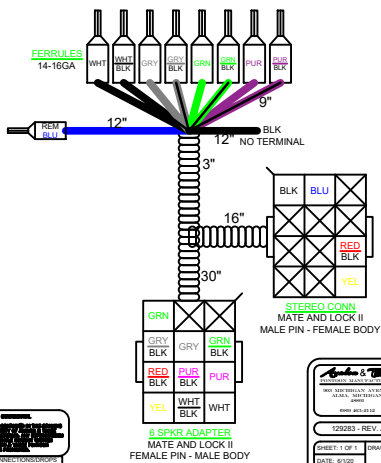

# GOLDPLUS1MY23

ALL CAT/CAS FLOORPLANS **EXCEPT VRL**. STANDARD FOR VRB  
 ALL CTP/CSP FLOORPLANS **EXCEPT ELW, VRB, ENTFS, CRUFS**  
 RA670, 6 XS SPEAKERS, 6CH AMP

**PORT BOW**

**STBD BOW**

## 129283 - SOUND HRNS 1 MY21

NOT FOR VRL OF ANY MODEL  
 NOT FOR CTP ELW, ENTFS OR VRB

## 129285 - SM80/LVL9/LVL10 SOUND HRNS 1 MY21

NOT FOR VRL OF ANY MODEL  
 NOT FOR CTP ELW, ENTFS OR VRB