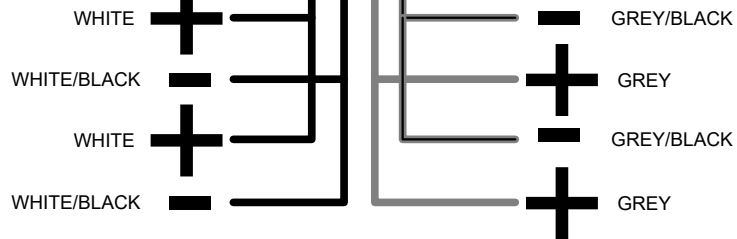

# GOLDPLUS1MY23

ALL CAT/CAS FLOORPLANS **EXCEPT VRL**. STANDARD FOR VRB  
 ALL CTP/CSP FLOORPLANS **EXCEPT ELW, VRB, ENTFS, CRUFS**  
 RA670, 6 XS SPEAKERS, 6CH AMP

**PORT BOW**

**STBD BOW**