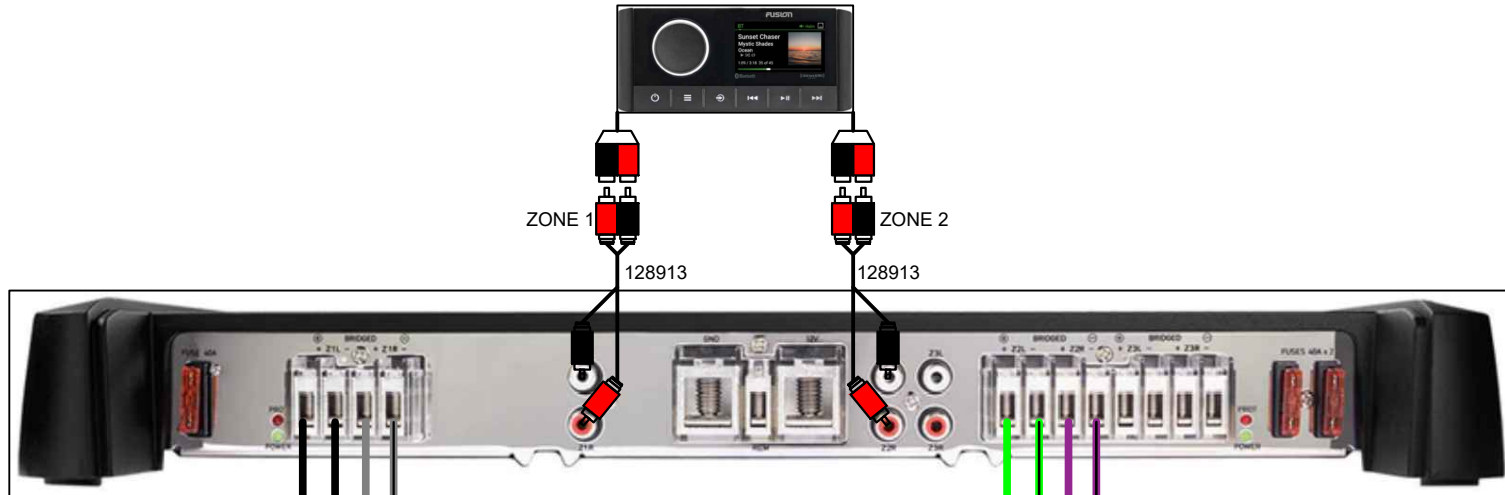

# GOLDPLUS1MY23

ALL CAT/CAS FLOORPLANS **EXCEPT VRL**. STANDARD FOR VRB  
 ALL CTP/CSP FLOORPLANS **EXCEPT ELW, VRB, ENTFS, CRUFS**  
 RA670, 6 XS SPEAKERS, 6CH AMP

**PORT BOW**

**STBD BOW**

## 129283 - SOUND HRNS 1 MY21

NOT FOR VRL OF ANY MODEL  
 NOT FOR CTP ELW, ENTFS OR VRB