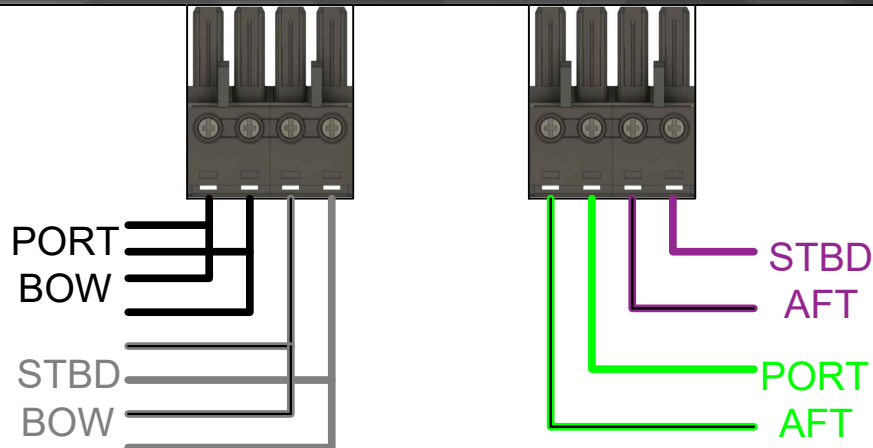

GOLDPLUS1MY24

ALL CAT/CAS FLOORPLANS **EXCEPT VRL**. STANDARD FOR VRB
 ALL CTP/CSP FLOORPLANS **EXCEPT ELW, VRB, ENTFS, CRUFS**
 RA670, 6 XS SPEAKERS, 6CH AMP

ZONE 1
 PREMIUM RCA 128923

ZONE 2
 PREMIUM RCA 128923

6CH APOLLO
 128963

129285A - APOLLO SOUND HRNS 3 MY24

NOT FOR VRL OF ANY MODEL
 NOT FOR CTP ELW, ENTFS OR VRB