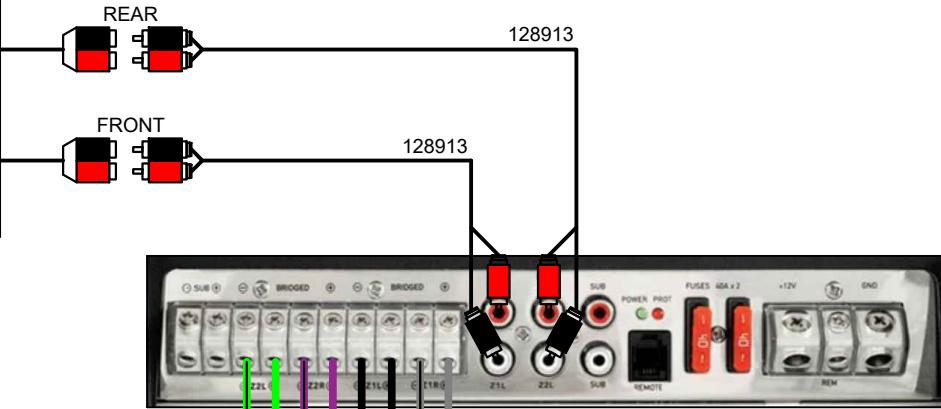

# GOLDPLUS2LVL8

## MBB VIPER

PORT REAR

PORT AFT  
PORT MID

STBD BOW  
PORT BOW

CTP 6 SPKR LEVEL 8  
LEVEL 8 STEREO, 5CH AMP, 6 XS SPEAKERS  
6 SPEAKER LEVEL 8 ONLY  
LEVEL 8 ELW NON-EXCALIBUR