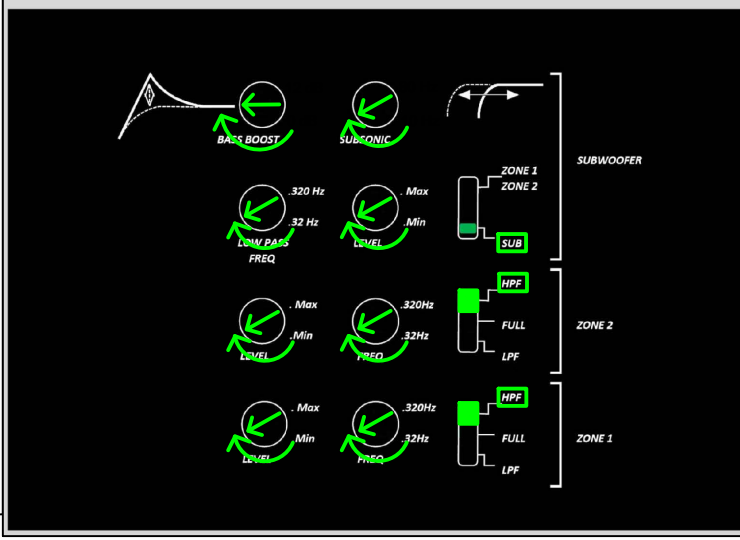

SG-DA51600 DSP Amplifier Settings