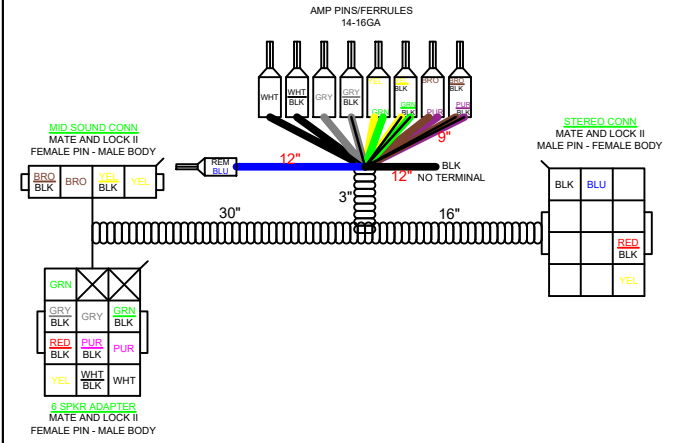

129284 - 6 SPKR SOUND HRNS 2