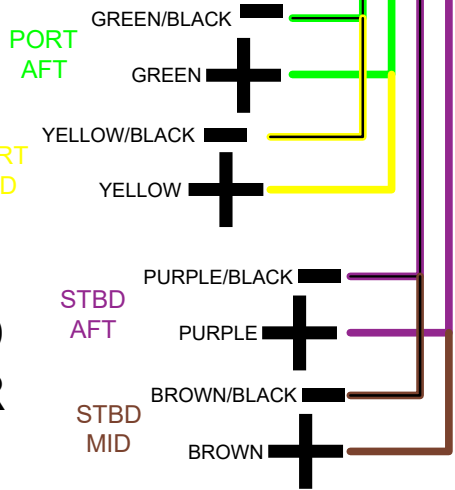

# GOLDPLUS2LVL8

## MBB VIPER

PORT REAR

PORT AFT  
PORT MID

STBD BOW  
PORT BOW

CTP 6 SPKR LEVEL 8  
LEVEL 8 STEREO, 5CH AMP, 6 XS SPEAKERS  
6 SPEAKER LEVEL 8 ONLY  
LEVEL 8 ELW NON-EXCALIBUR

# 129284 - 6 SPKR SOUND HRNS 2

# SG-DA51600 DSP Amplifier Settings