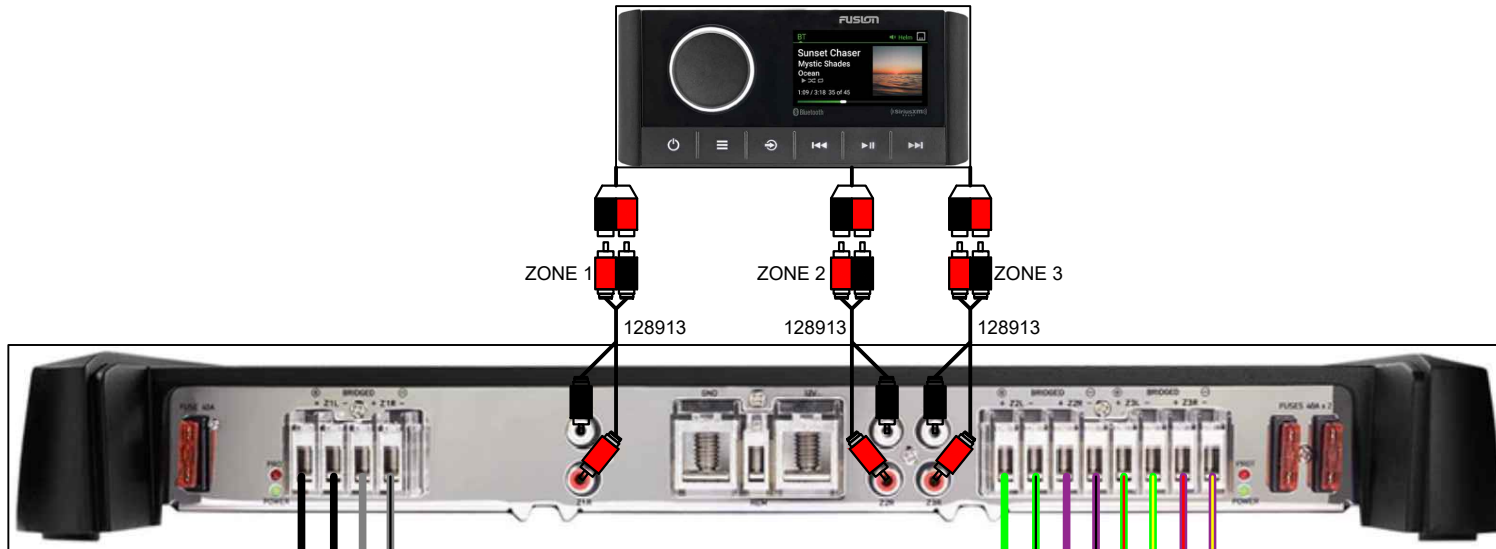

# GOLDPLUS3MY23

FOR CTP/CSP ENTFS & CRUFS ONLY  
RA670, 6 XS SPEAKERS, 6CH AMP

STBD ABOVE DECK  
PURPLE/YELLOW + PURPLE/RED  
PORT ABOVE DECK  
GREEN/YELLOW + GREEN/RED