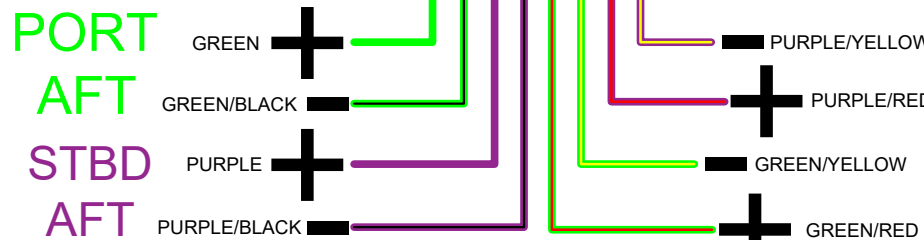

# GOLDPLUS3MY23

FOR CTP/CSP ENTFS & CRUFS ONLY  
RA670, 6 XS SPEAKERS, 6CH AMP

STBD ABOVE DECK  
PURPLE/YELLOW + PURPLE/RED  
PORT ABOVE DECK  
GREEN/YELLOW + GREEN/RED