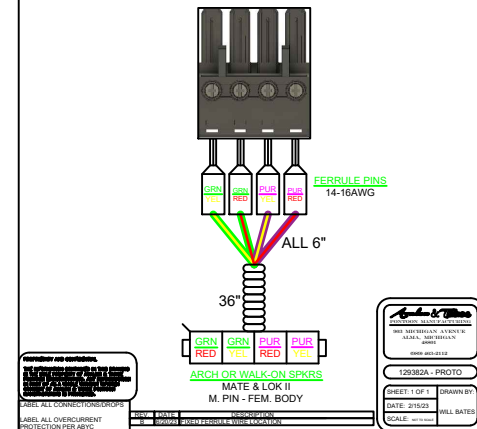

GOLDPLUS3MY24

ALL CAT/GAS FLOORPLANS **EXCEPT VRL**. STANDARD FOR VRB
 ALL CTP/CSP FLOORPLANS **EXCEPT ELW, VRB, ENTFS, CRUFS**
 RA670, 6 XS SPEAKERS, 6CH AMP

6CH APOLLO
128963

ZONE 1
PREMIUM RCA 128923

ZONE 2
PREMIUM RCA 128923

ZONE 3
PREMIUM RCA 128923

129382A - APOLLO ARCH & WALK-ON HRNS MY24
INTEGRATED ARCH & WALK-ON SPEAKERS ONLY

129285A - APOLLO SOUND HRNS 3 MY24