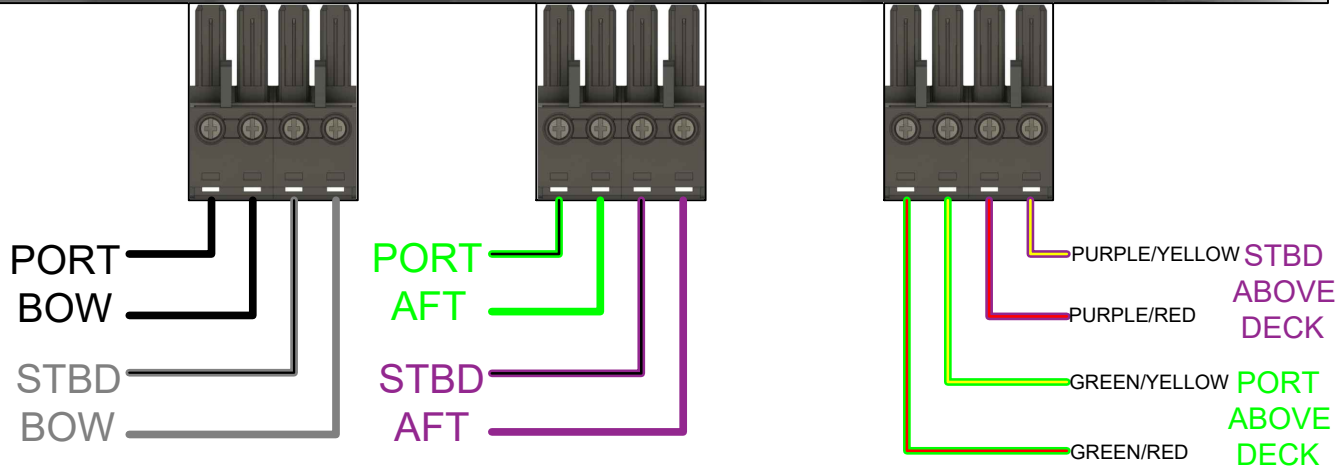

GOLDPLUS3MY24

ALL CAT/GAS FLOORPLANS **EXCEPT VRL**. STANDARD FOR VRB
 ALL CTP/CSP FLOORPLANS **EXCEPT ELW, VRB, ENTFS, CRUFS**
 RA670, 6 XS SPEAKERS, 6CH AMP

6CH APOLLO
128963

ZONE 1
PREMIUM RCA 128923

ZONE 2
PREMIUM RCA 128923

ZONE 3
PREMIUM RCA 128923

129382A - APOLLO ARCH & WALK-ON HRNS MY24
INTEGRATED ARCH & WALK-ON SPEAKERS ONLY

129285A - APOLLO SOUND HRNS 3 MY24